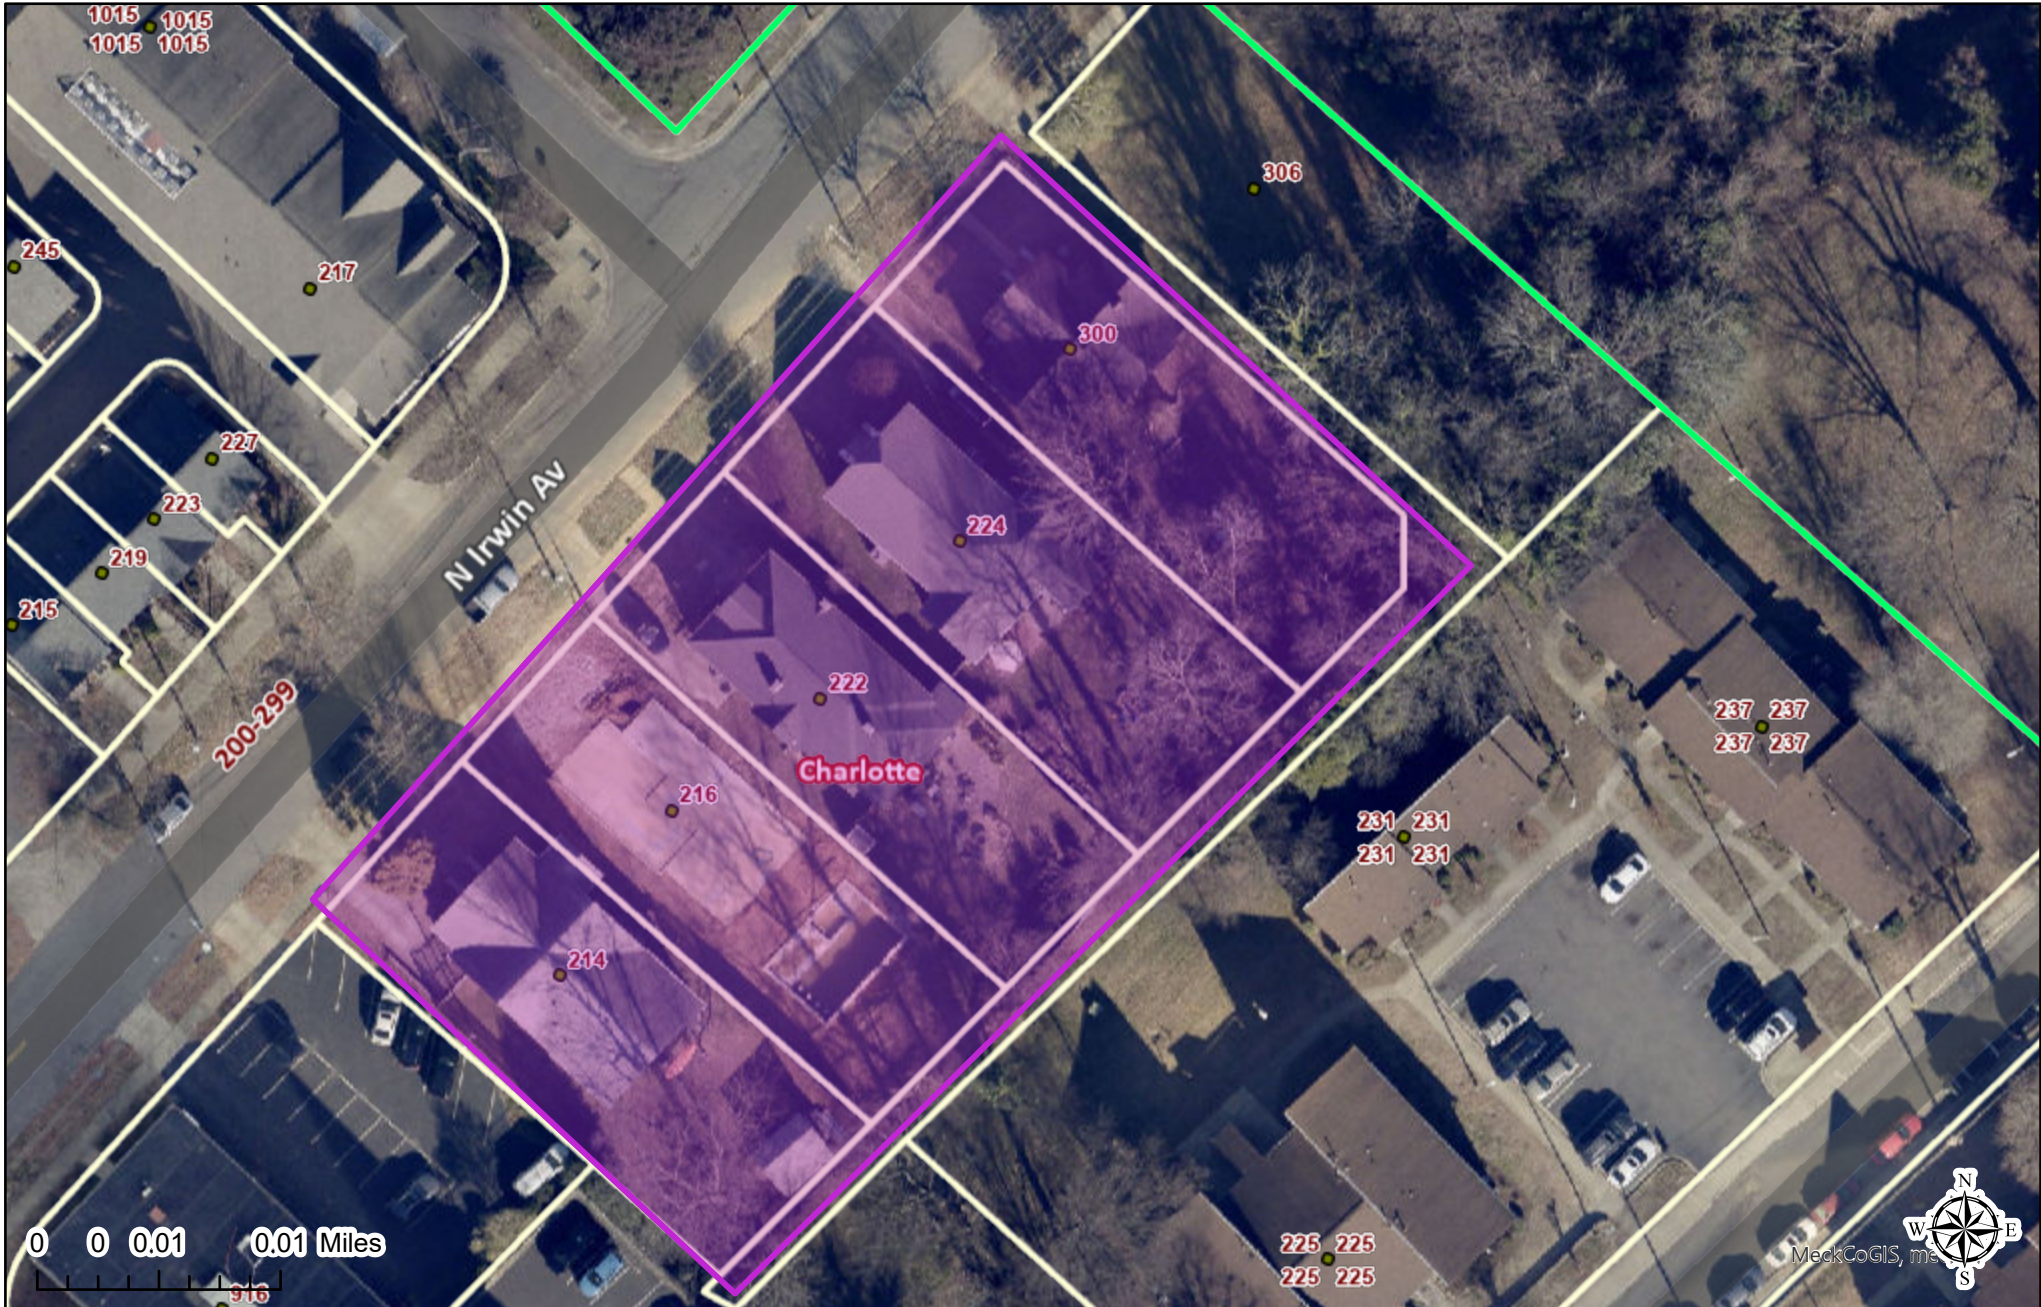

Polaris Map – Mecklenburg County, North Carolina

N Irwin Houses

Date Printed: 7/16/2024 5:42 PM

This map or report is prepared for the inventory of real property within Mecklenburg County and is compiled from recorded deeds, plats, tax maps, surveys, planimetric maps, and other public records and data. Users of this map or report are hereby notified that the aforementioned public primary information sources should be consulted for verification. Mecklenburg County and its mapping contractors assume no legal responsibility for the information contained herein.