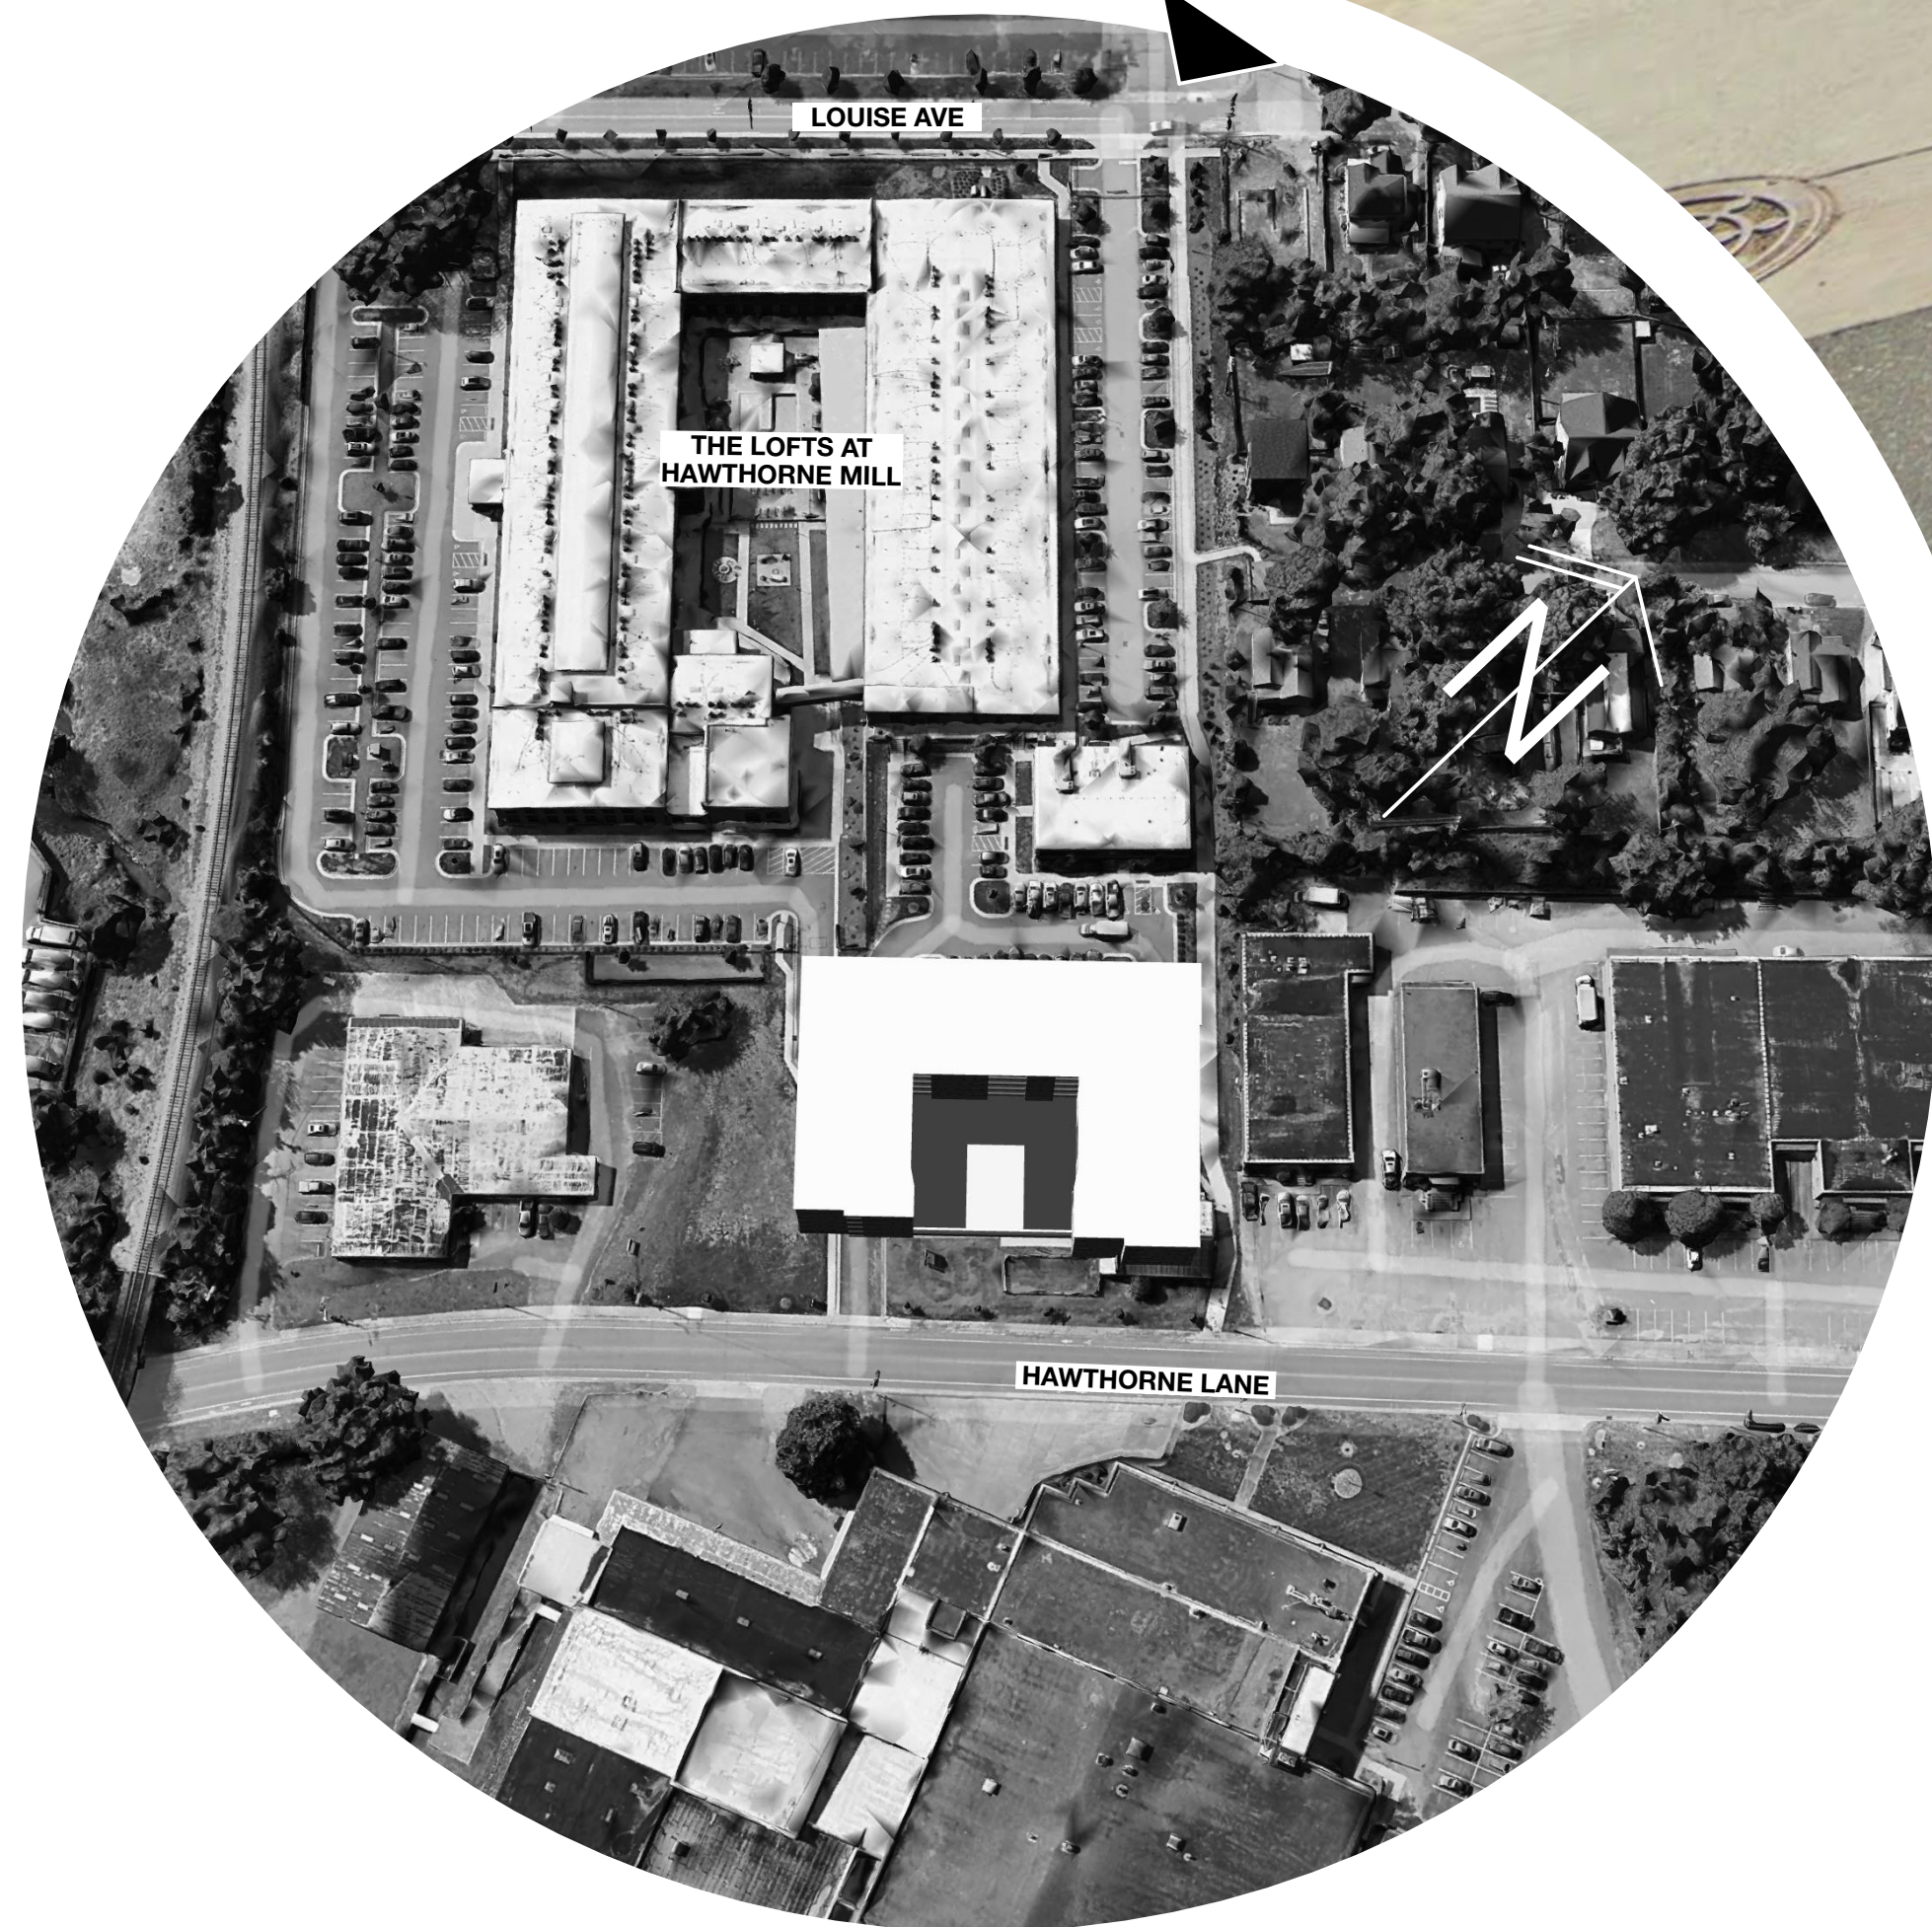

HML2
1101 Hawthorne Ln Charlotte NC 28205 USA
date: 4/25/23

LOUISE AVE PERSPECTIVE

A-3.1

313 N. Adams Street
Richmond, VA 23220
1 804.644.4761
1 804.644.4763
walterPARKS
ARCHITECT