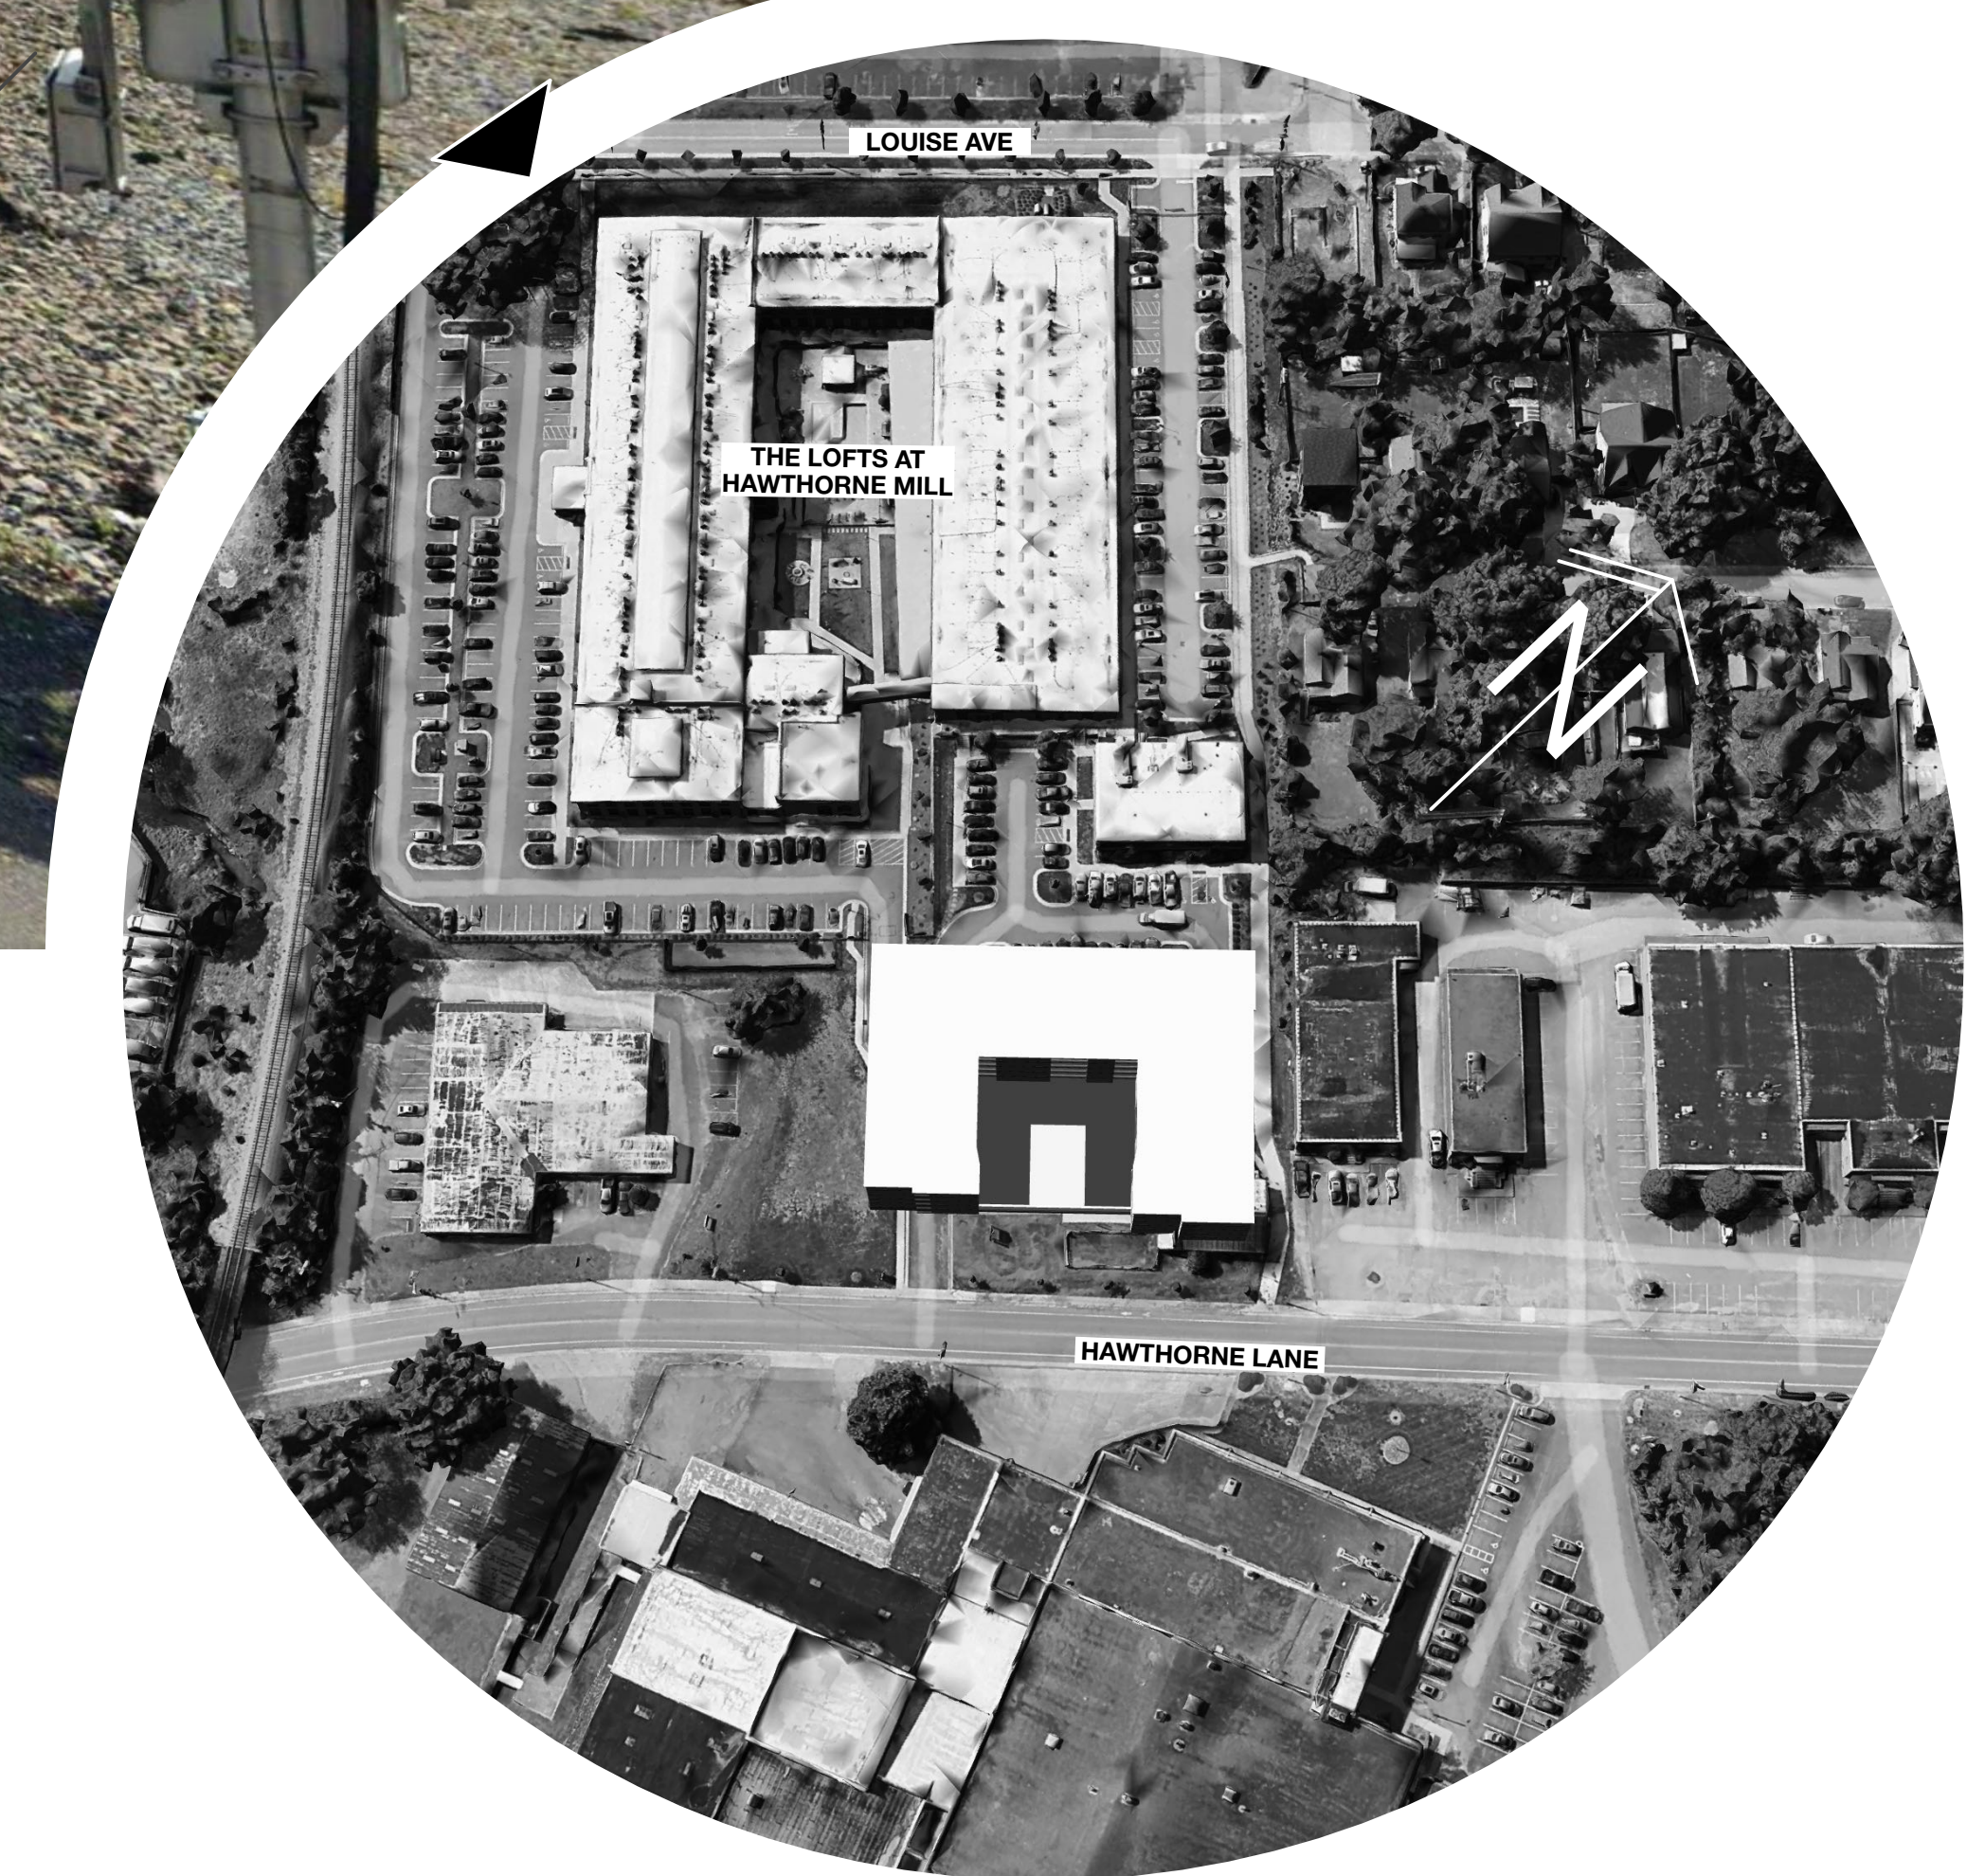

HML2
1101 Hawthorne Ln Charlotte NC 28205 USA
date: 4/25/23

LOUISE AVE PERSPECTIVE

A-3.2

313 N. Adams Street
Richmond, VA 23220
1 804.644.4761
1 804.644.4763
walterPARKS
ARCHITECT