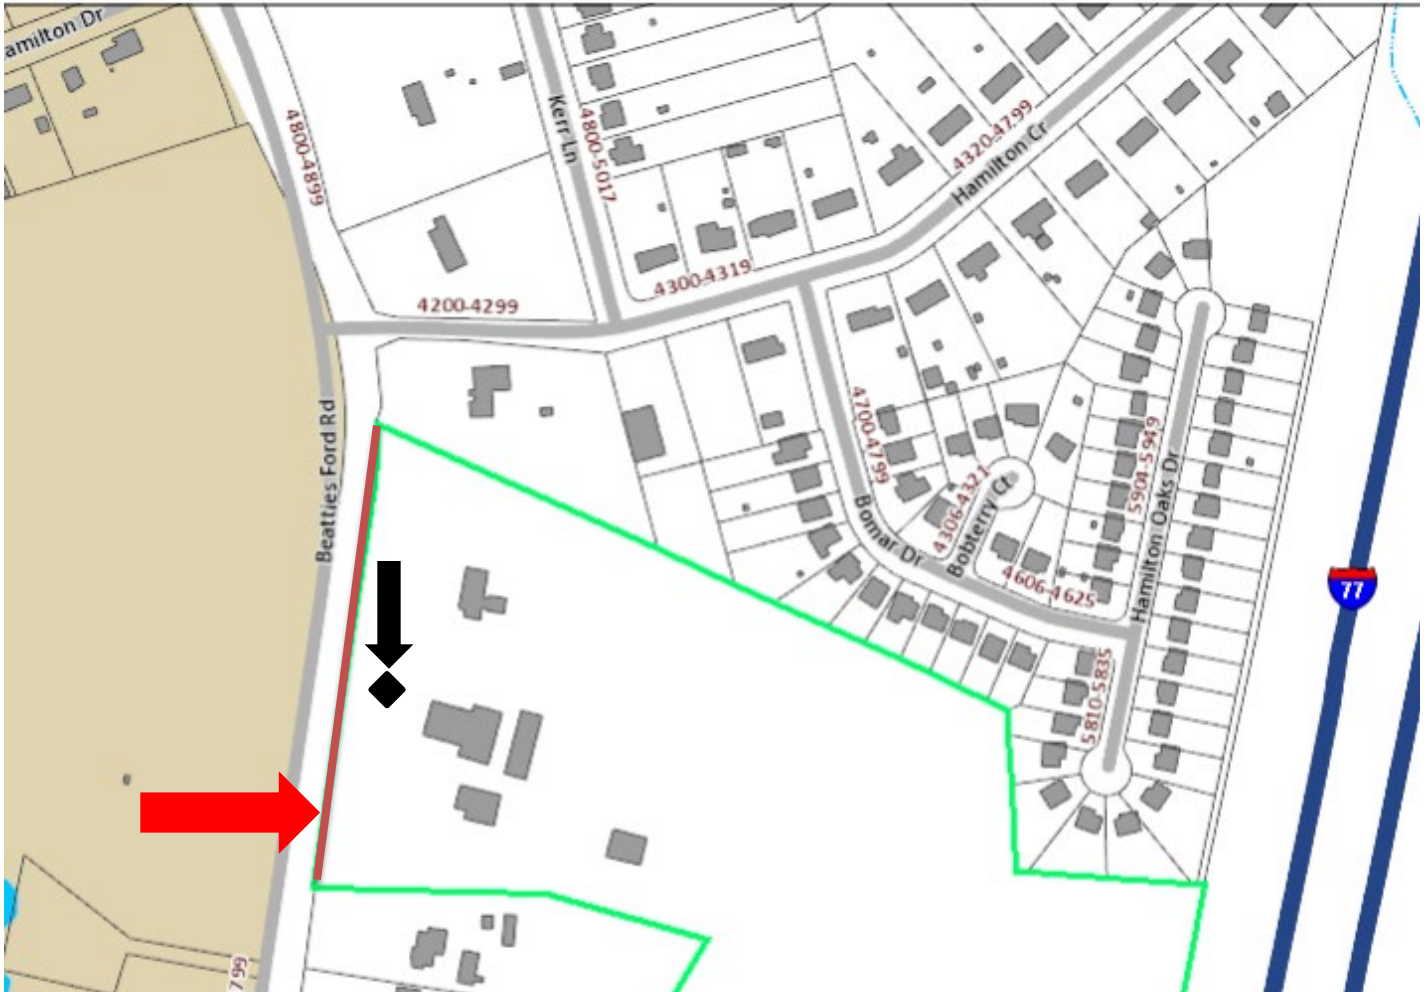

Polaris 3G Map – Mecklenburg County, North Carolina

Williams Memorial Presbyterian Wall & Marker

Date Printed: 9/24/2021 5:19:03 PM

*Red line (indicated by red arrow) shows location of wall;
black diamond (indicated by black arrow) shows approximate location of marker*