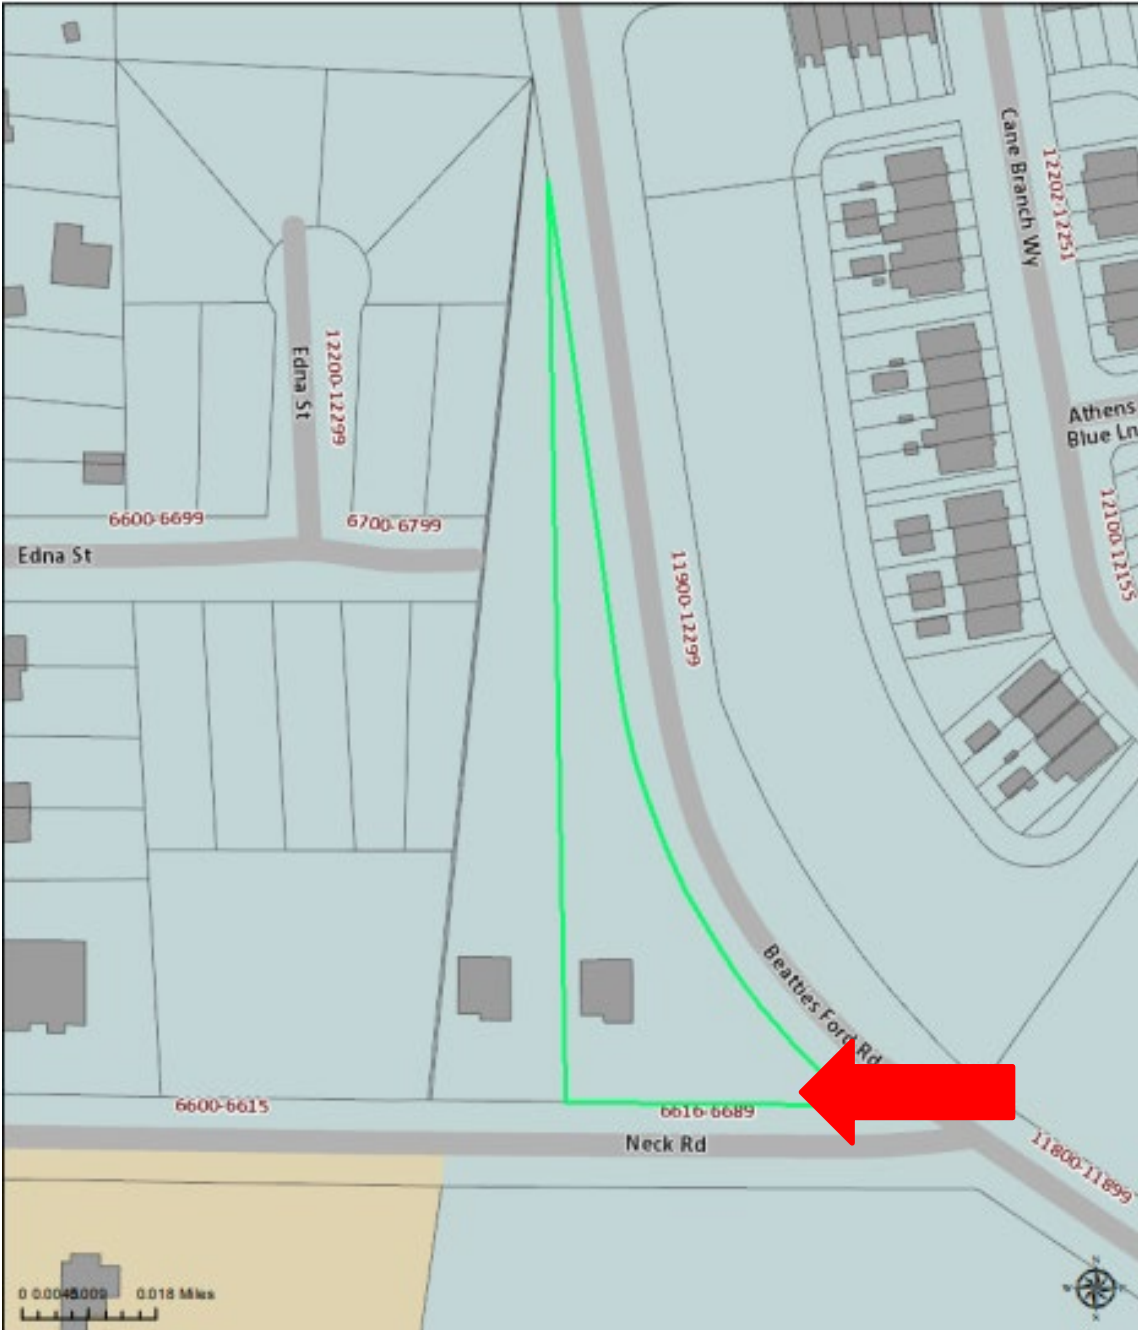

Polaris 3G Map – Mecklenburg County, North Carolina Rural Hill Directional Marker

Date Printed: 9/22/2021 6:11:59 PM

Arrow indicates approximate location of Rural Hill directional marker