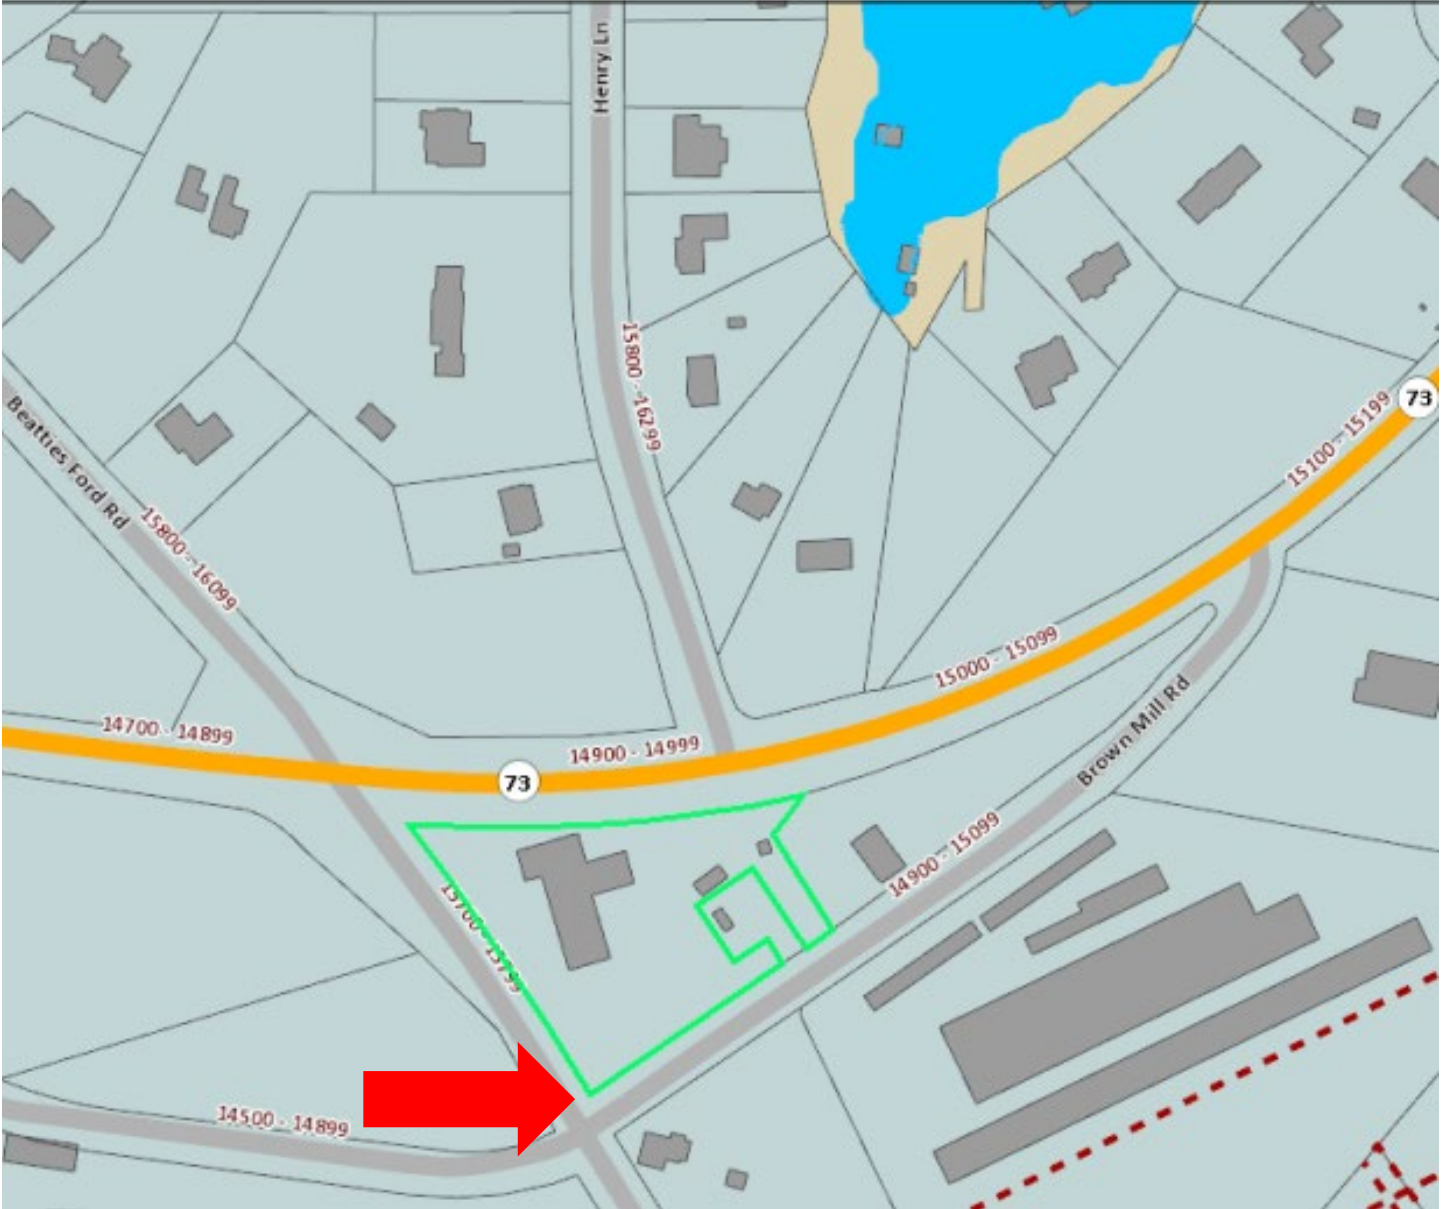

# Polaris 3G Map – Mecklenburg County, North Carolina

## Cowan's Ford/Davidson College Monument

Date Printed: 9/22/2021 9:43:44 PM

*Arrow indicates approximate location of Cowan's Ford – Davidson College Monument*