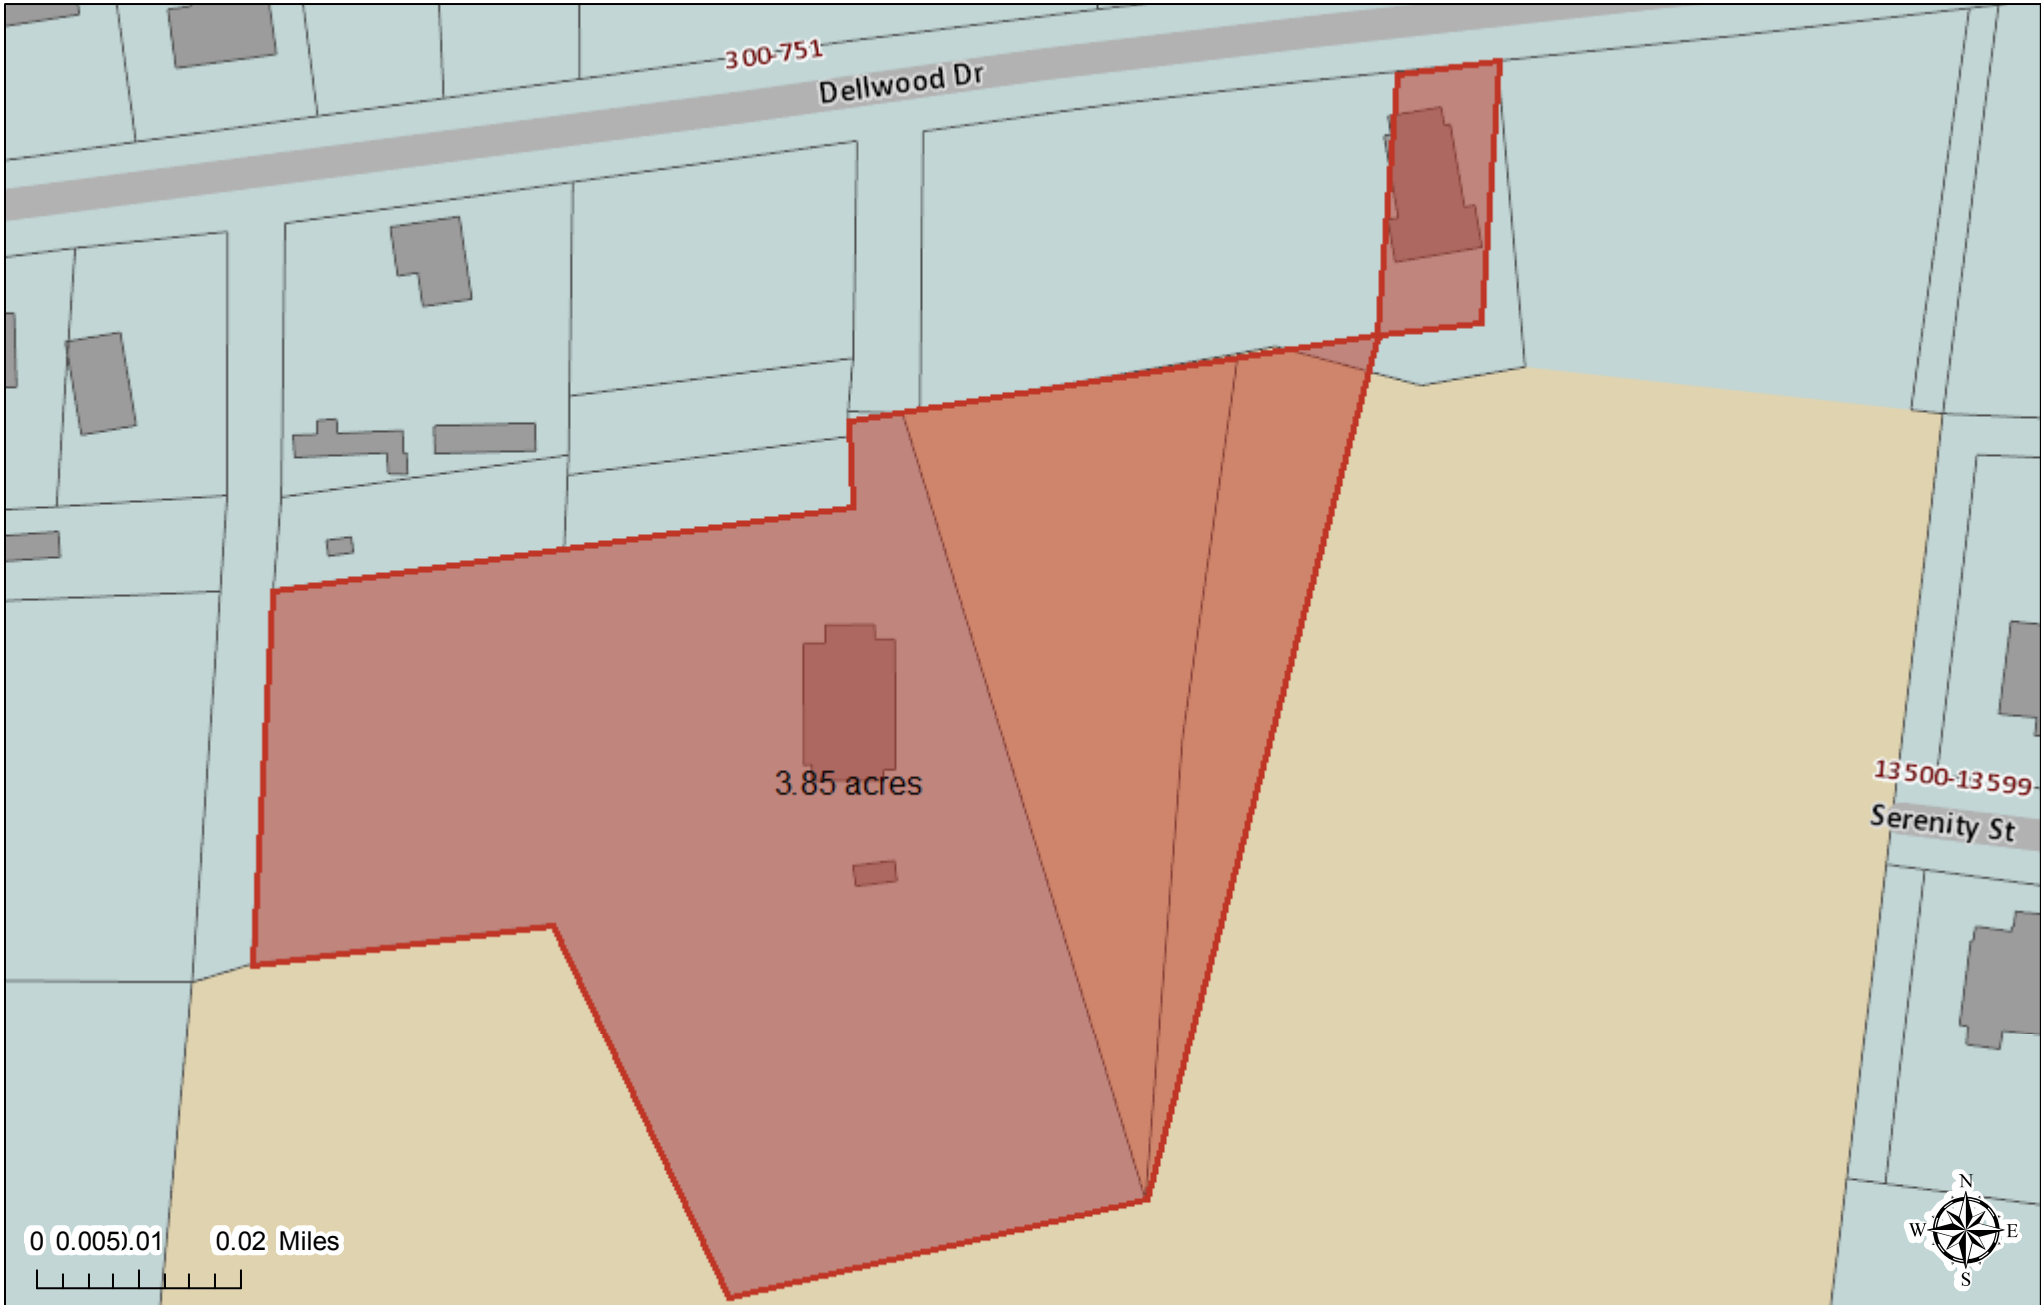

Polaris 3G Map – Mecklenburg County, North Carolina

1925 Hunter to Board of Education Book 585, Page 329

Date Printed: 1/4/2022 5:49:28 PM

This map or report is prepared for the inventory of real property within Mecklenburg County and is compiled from recorded deeds, plats, tax maps, surveys, planimetric maps, and other public records and data. Users of this map or report are hereby notified that the aforementioned public primary information sources should be consulted for verification. Mecklenburg County and its mapping contractors assume no legal responsibility for the information contained herein.