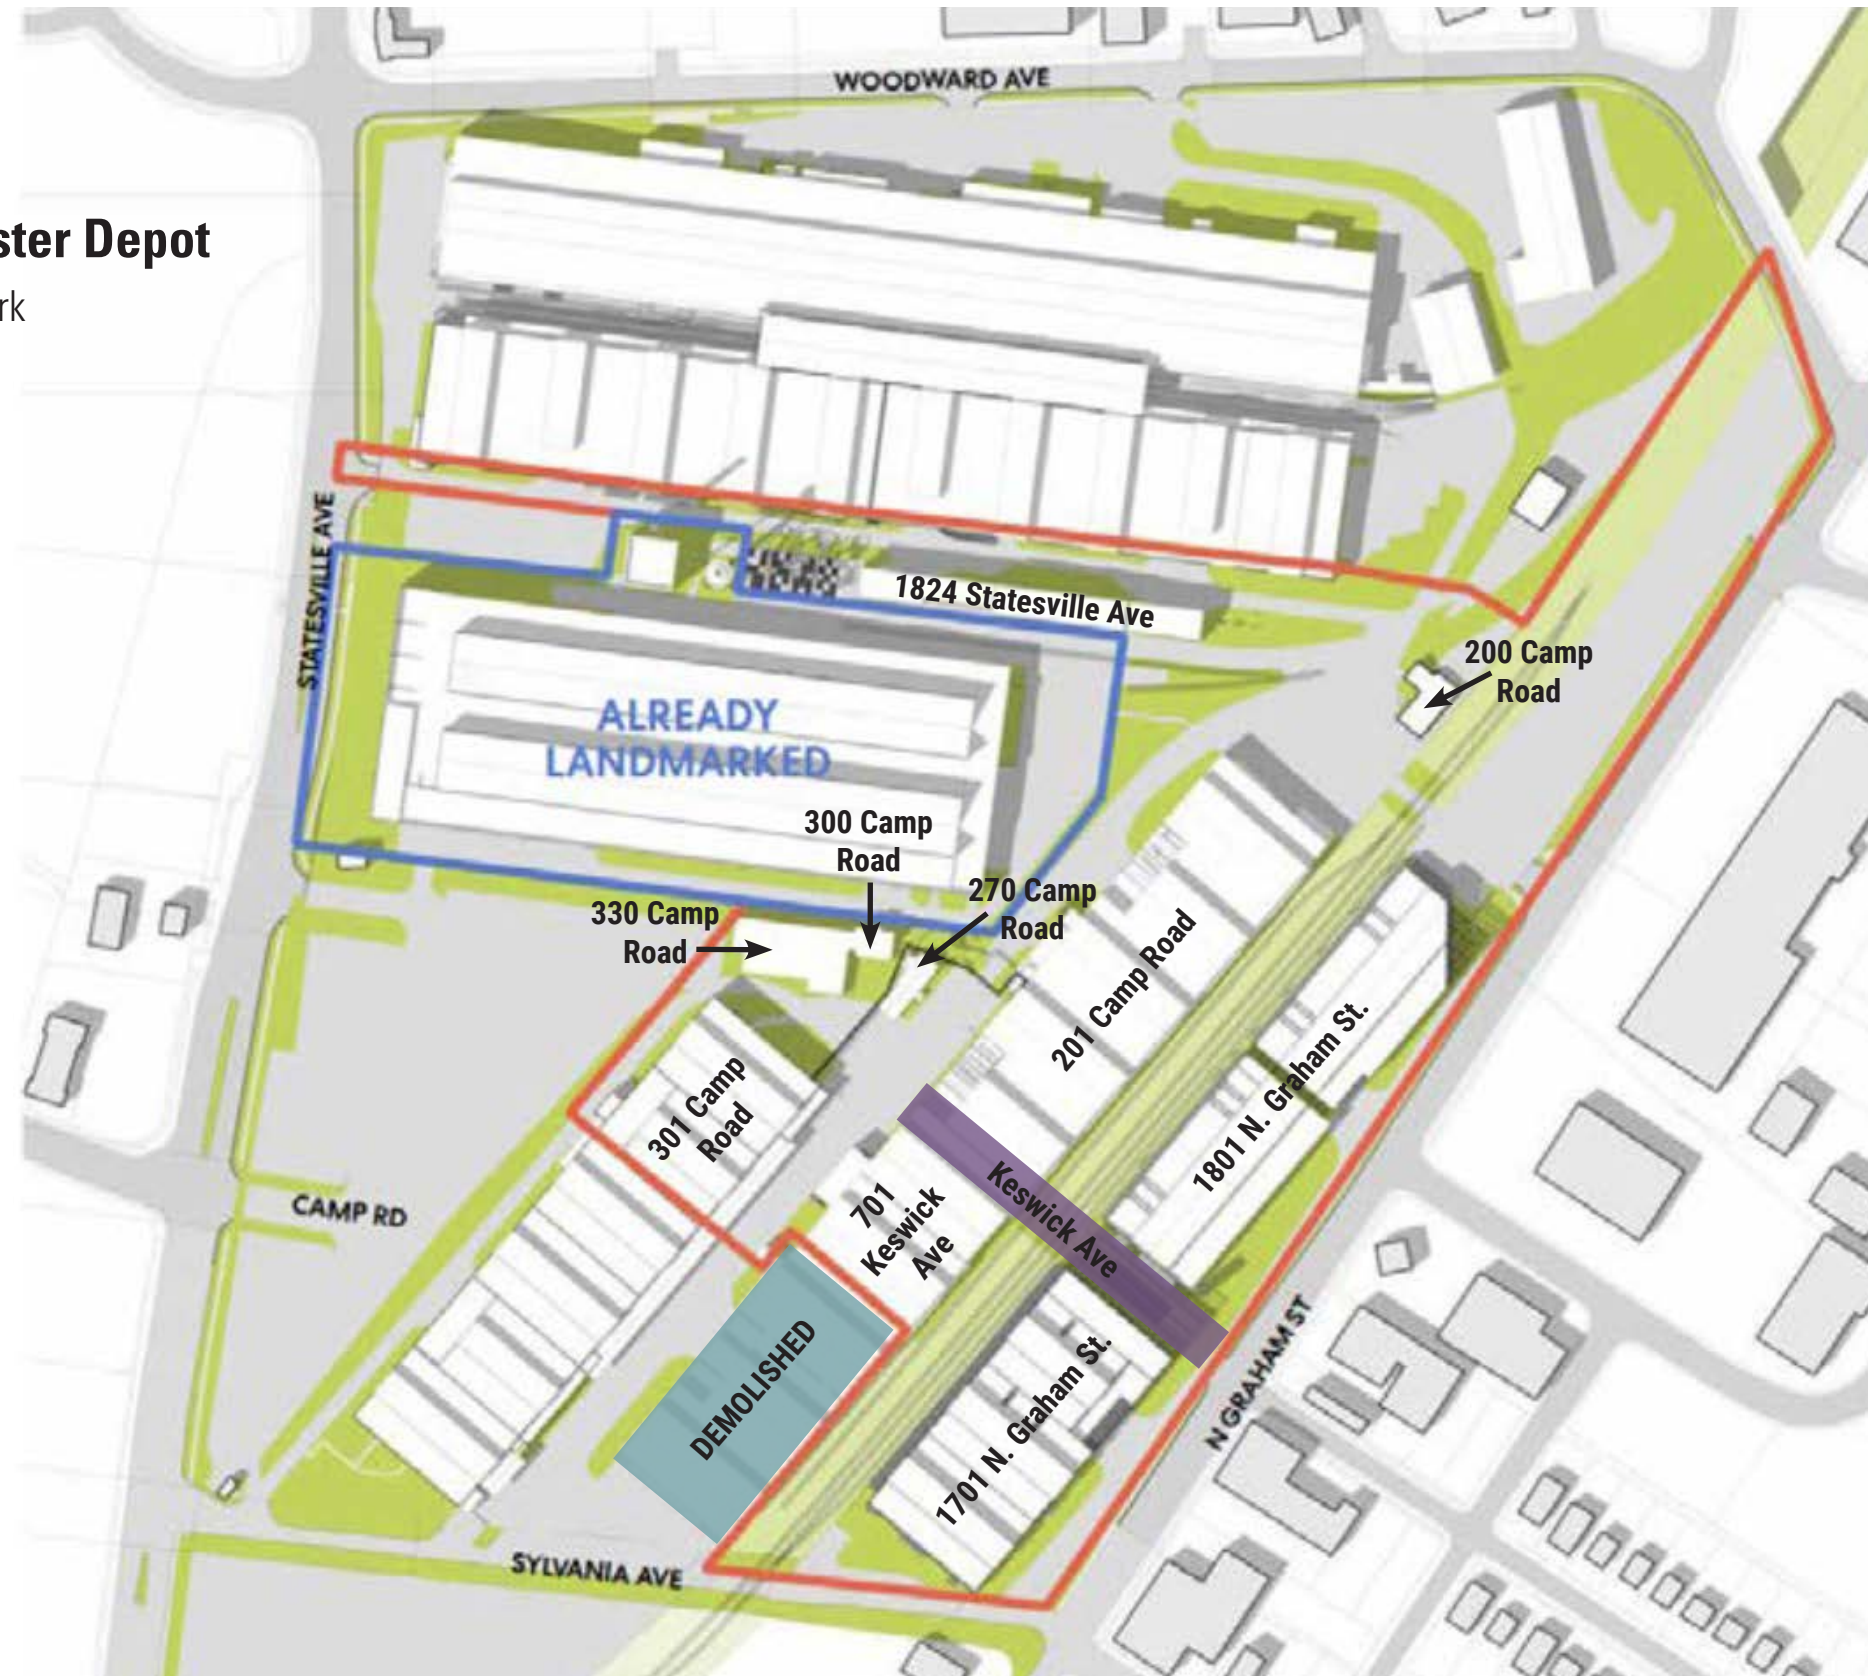

Charlotte Quartermaster Depot

Mecklenburg County Landmark
Designation Outline (orange)

Charlotte Quartermaster Depot

300 Camp Road
Charlotte, NC