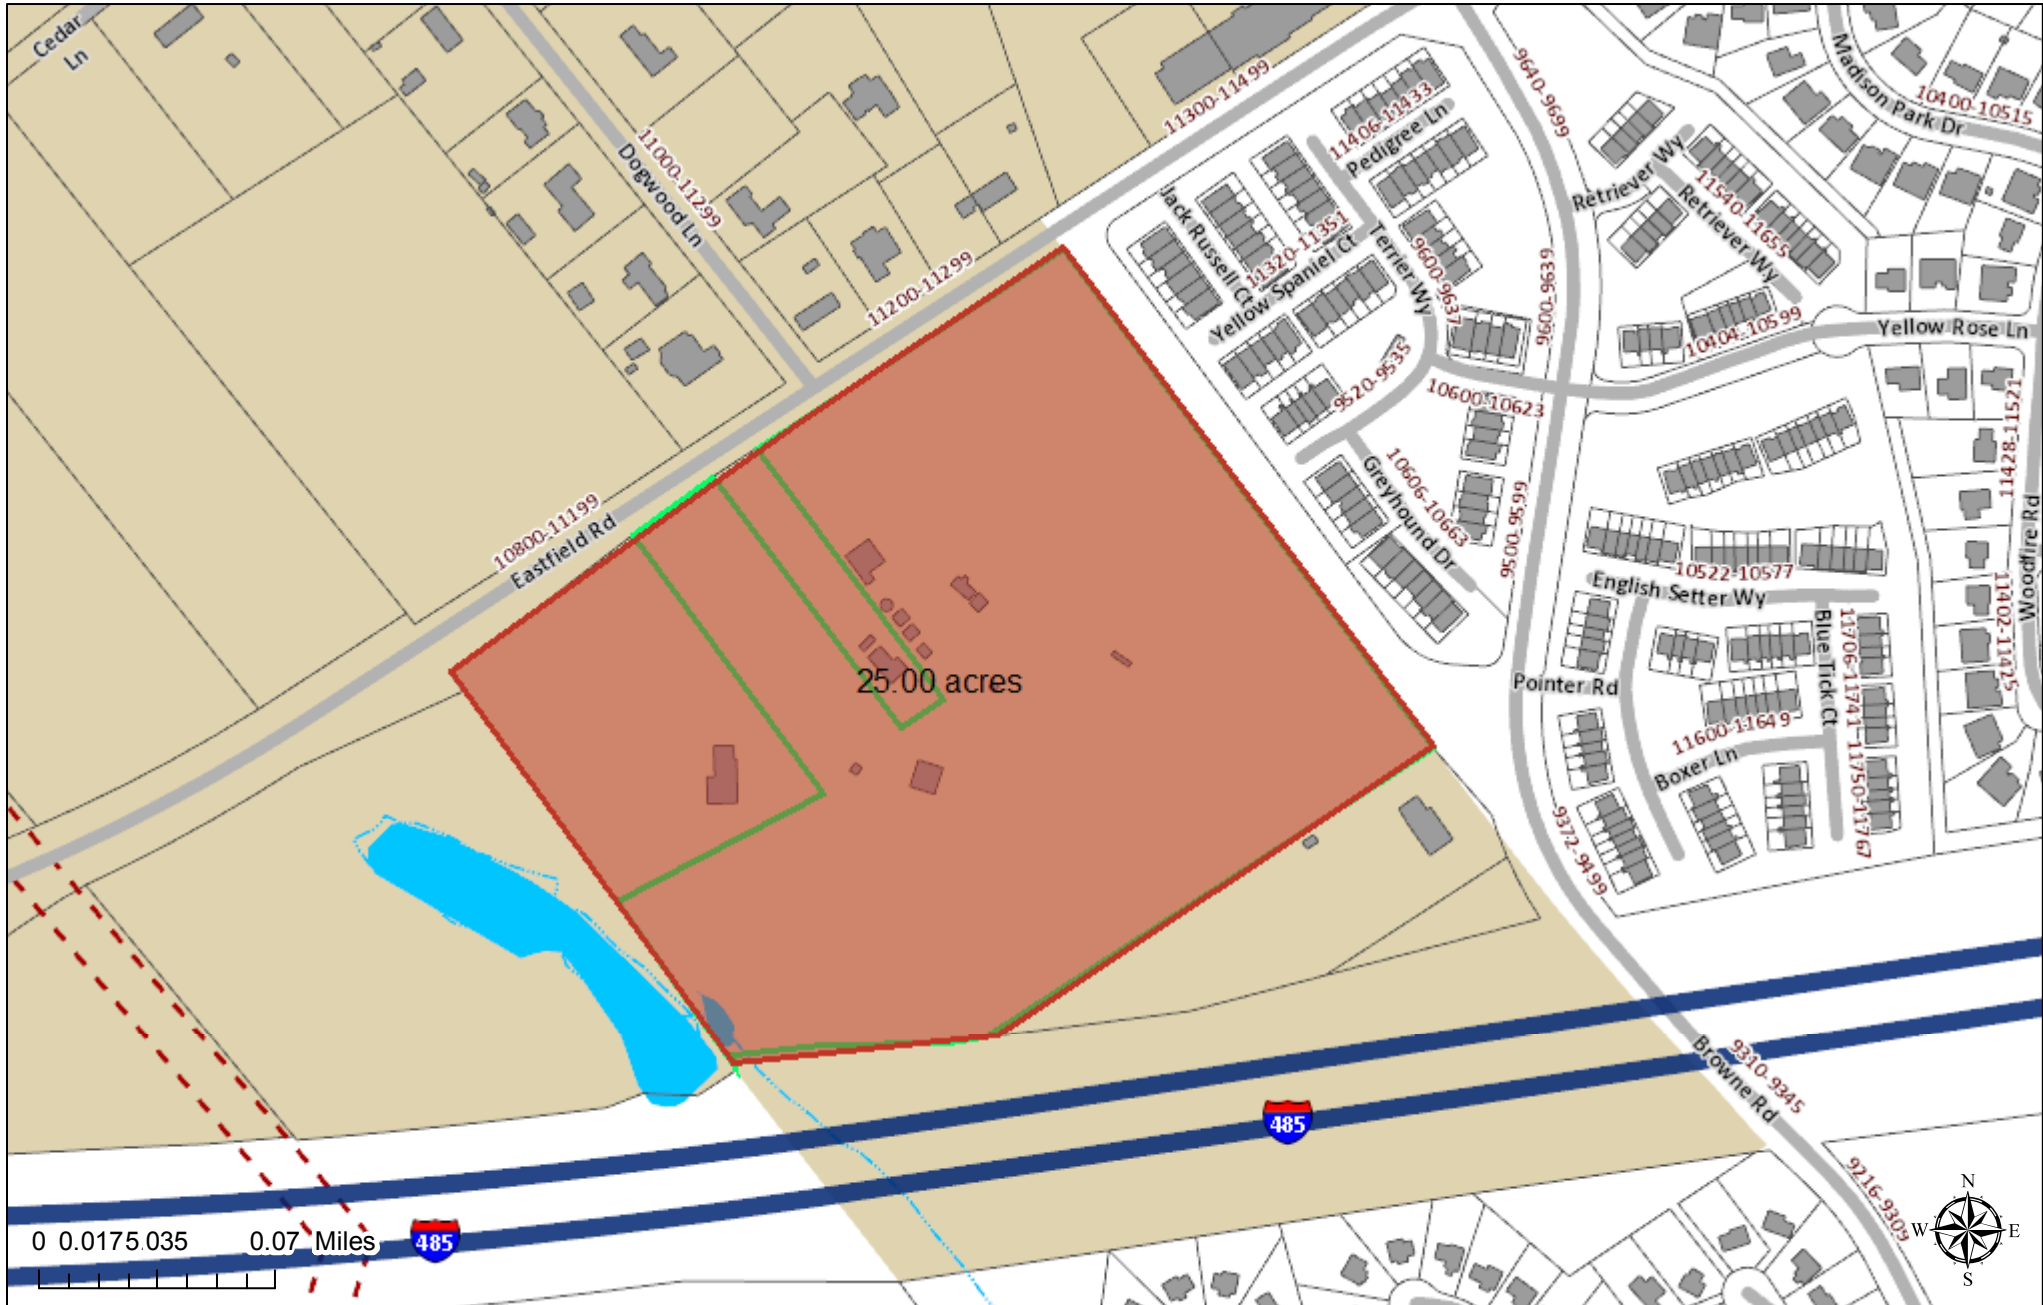

# Polaris 3G Map – Mecklenburg County, North Carolina

## Edgewood Plantation

25.00 acres(1089213.34 sq ft)

Date Printed: 4/9/2021 1:02:29 PM

This map or report is prepared for the inventory of real property within Mecklenburg County and is compiled from recorded deeds, plats, tax maps, surveys, planimetric maps, and other public records and data. Users of this map or report are hereby notified that the aforementioned public primary information sources should be consulted for verification. Mecklenburg County and its mapping contractors assume no legal responsibility for the information contained herein.