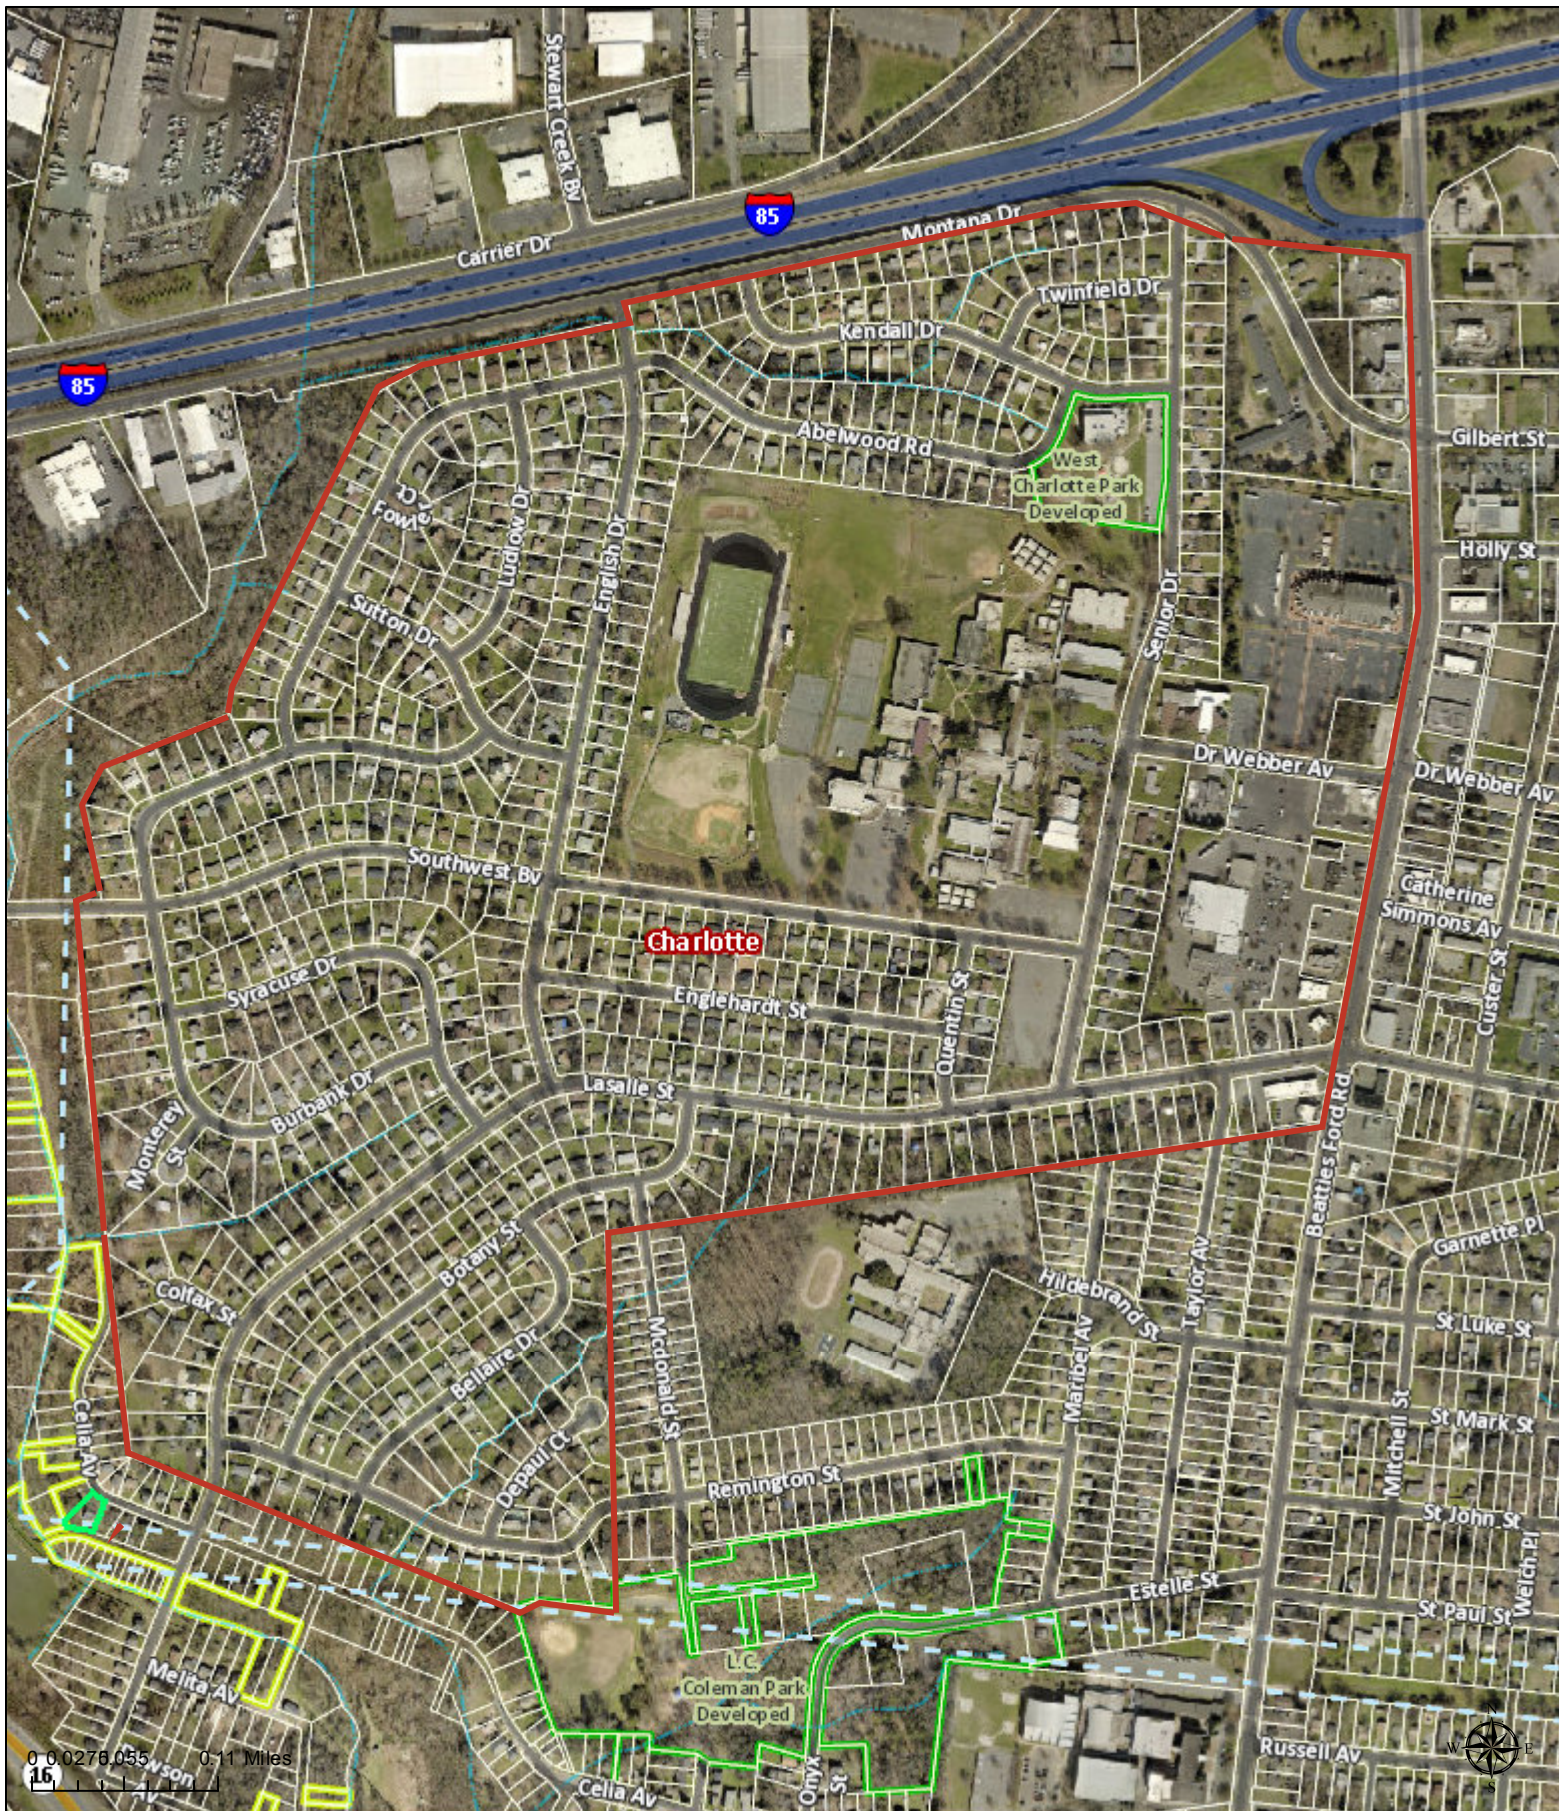

Polaris 3G Map – Mecklenburg County, North Carolina

Univ Park

3305.98 ft(0.63 miles)

Date Printed: 6/10/2020 4:05:37 PM

This map or report is prepared for the inventory of real property within Mecklenburg County and is compiled from recorded deeds, plats, tax maps, surveys, planimetric maps, and other public records and data. Users of this map or report are hereby notified that the aforementioned public primary information sources should be consulted for verification. Mecklenburg County and its mapping contractors assume no legal responsibility for the information contained herein.