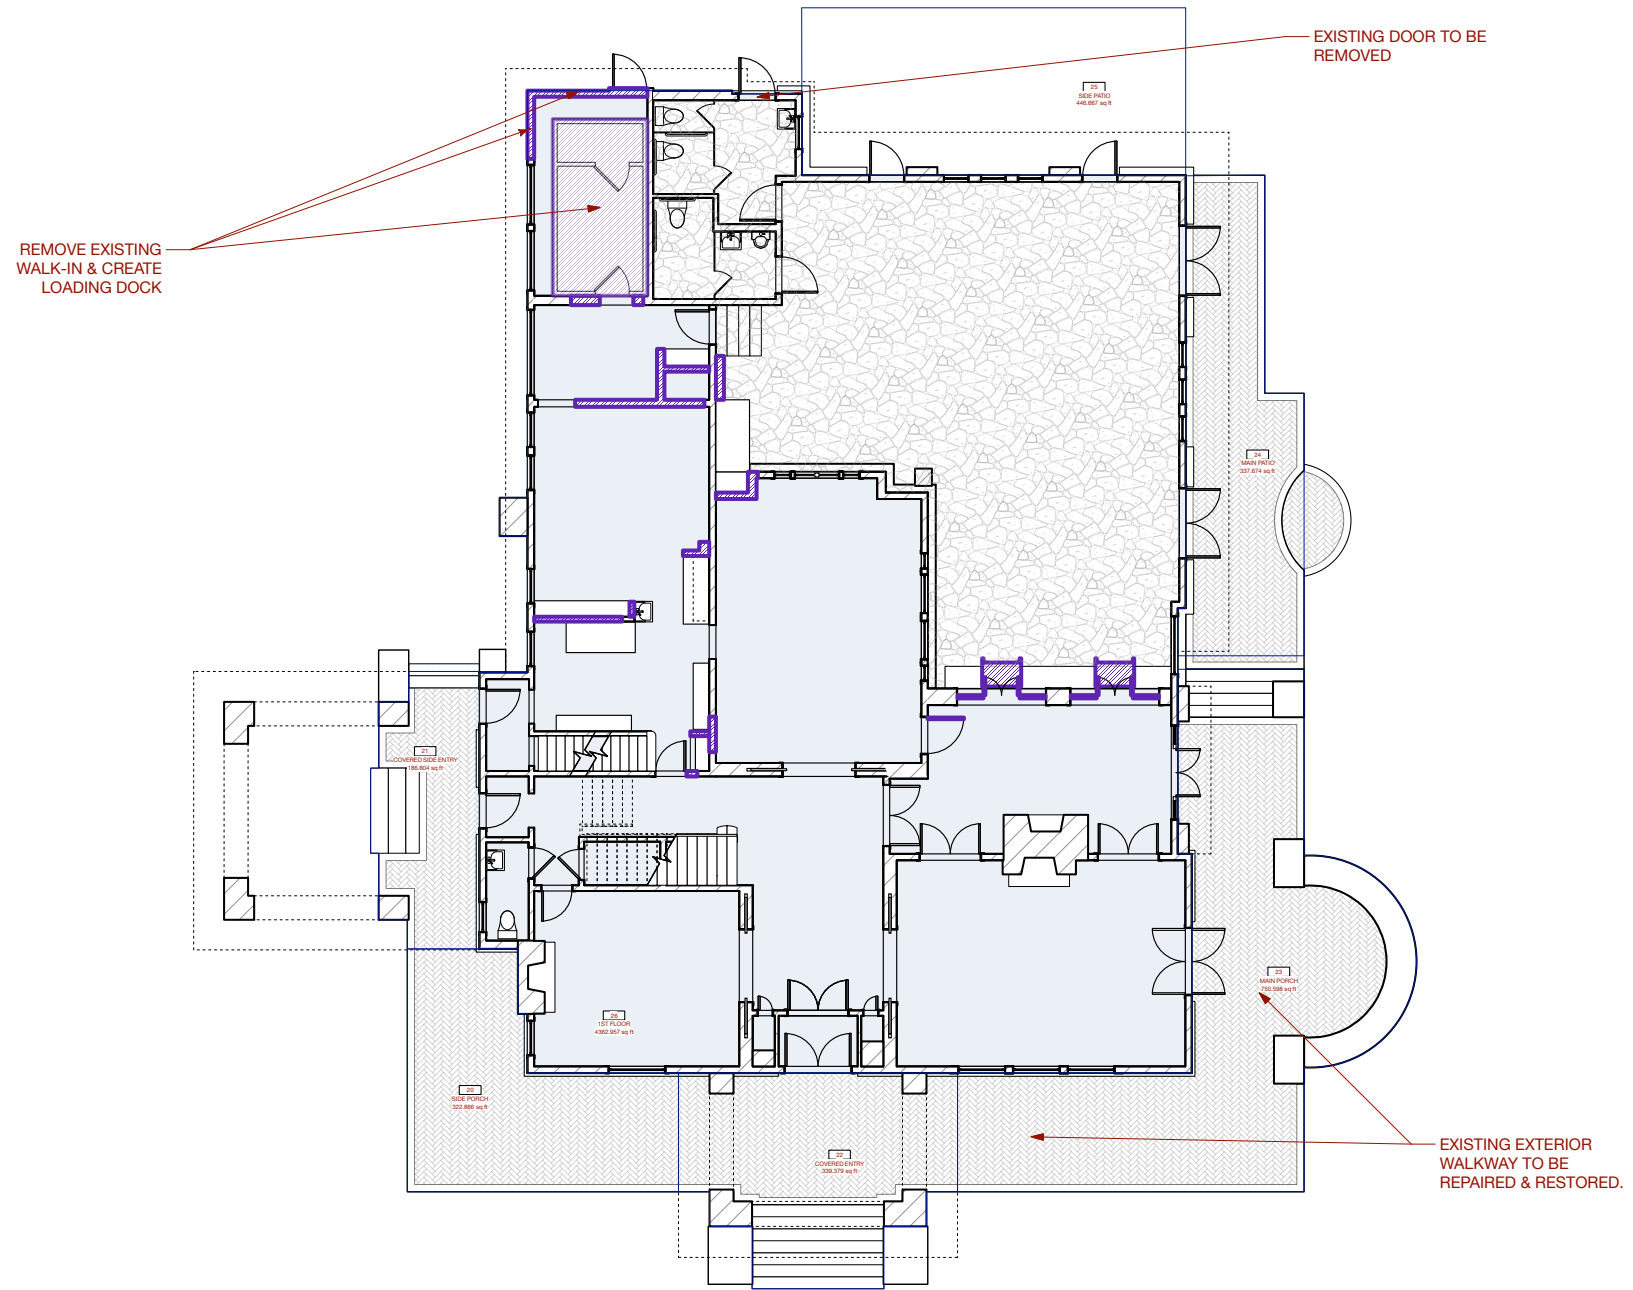

VanLandingham Estate