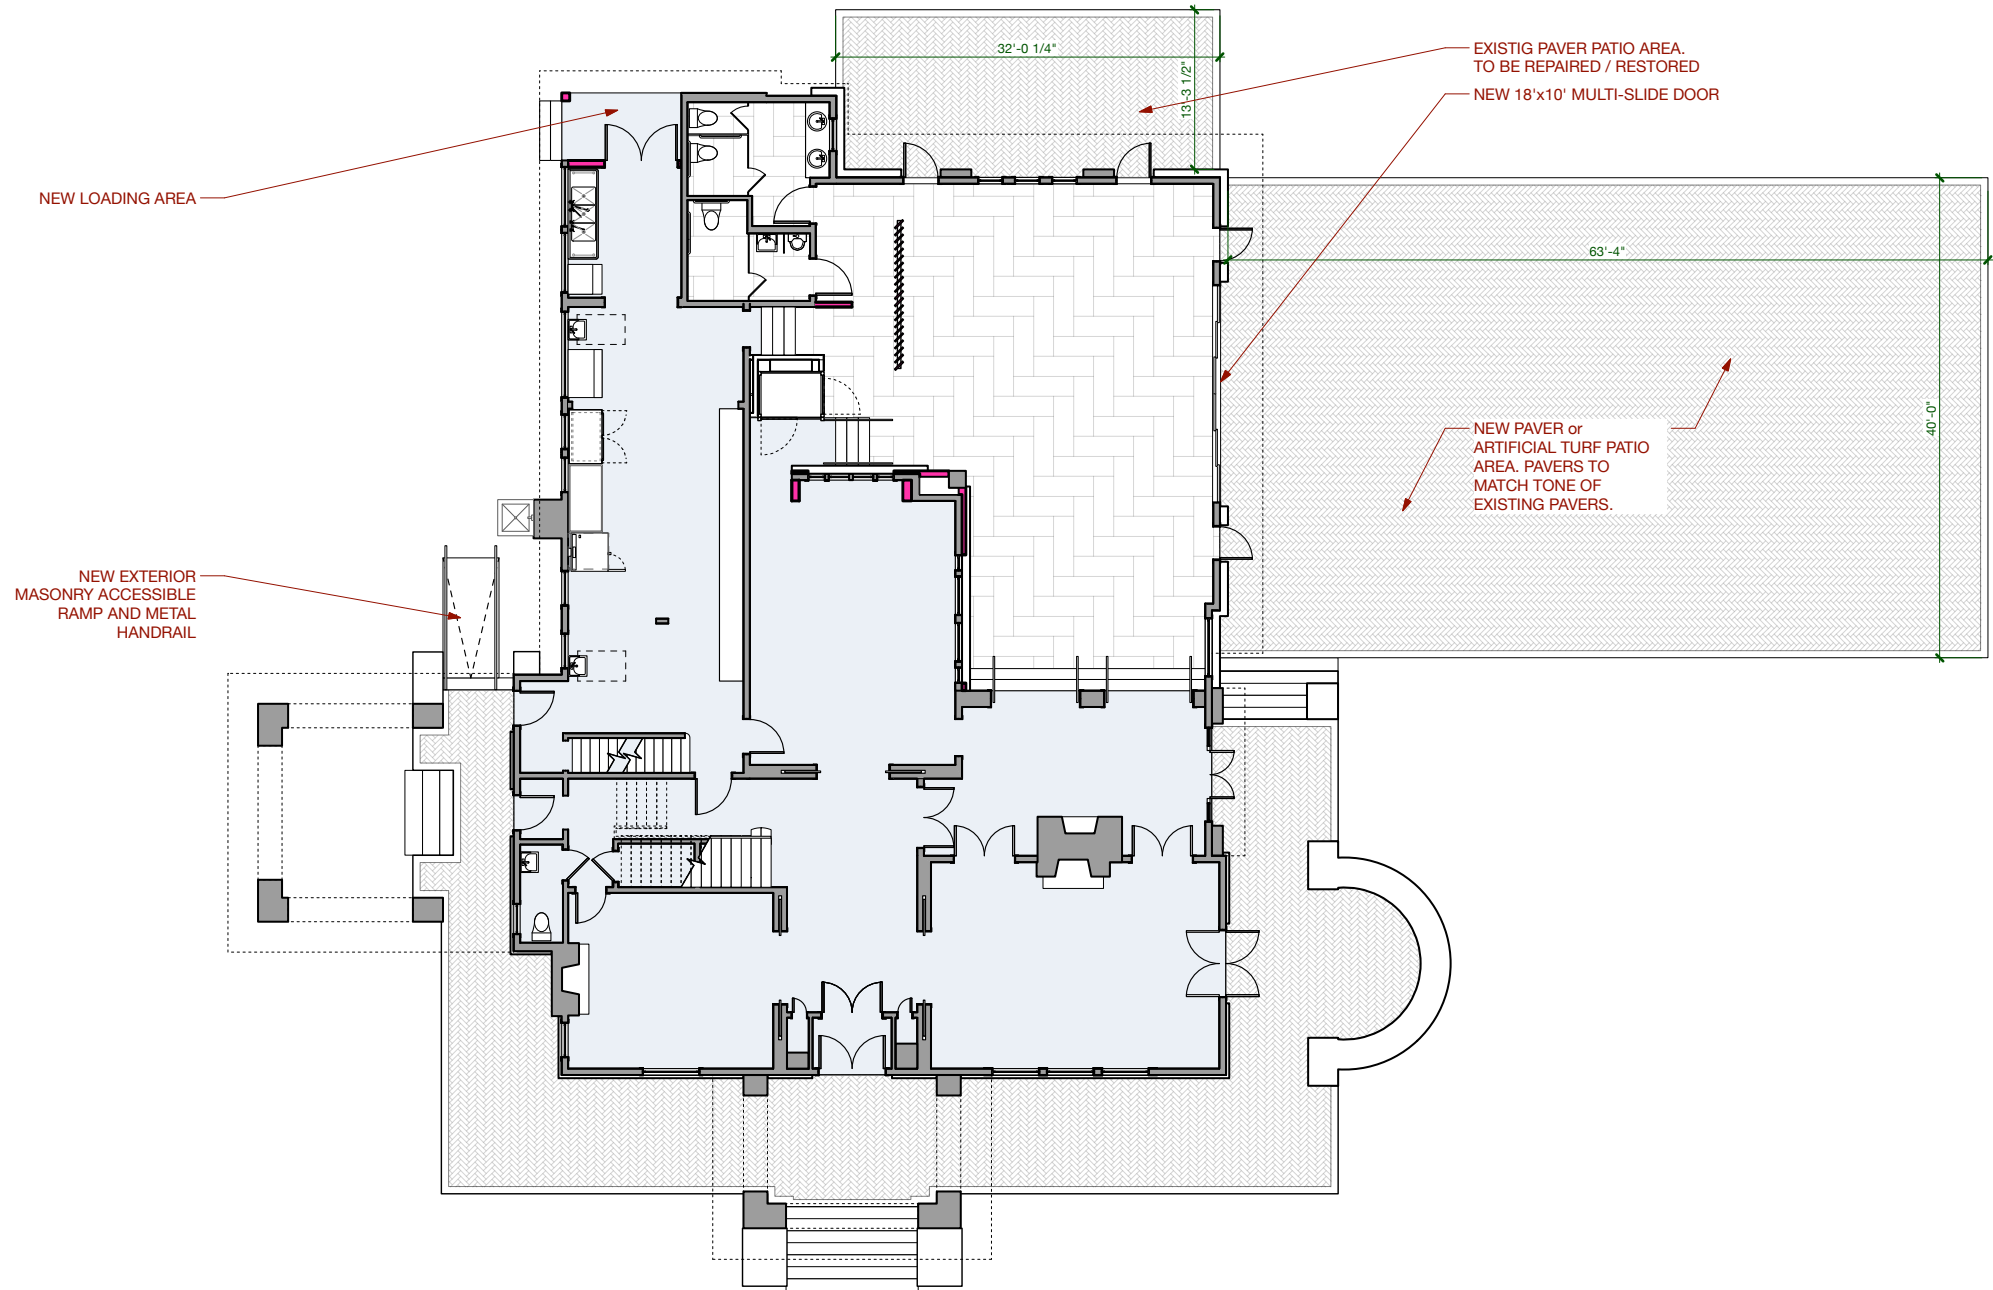

VanLandingham Estate

1530 Elizabeth Ave, Suite 200
Charlotte NC 28204
704 405 5980
www.cluckdesign.com
--
Offices: CLT / NYC

2010 The Plaza, Charlotte, NC 28205

Project #: 19_104
Date: 07.24.2019 Design Sign-off

© 2019 CLUCK DESIGN COLLABORATIVE. ALL RIGHTS RESERVED.

Proposed Floor Plan - First Floor
1" = 16'-0"