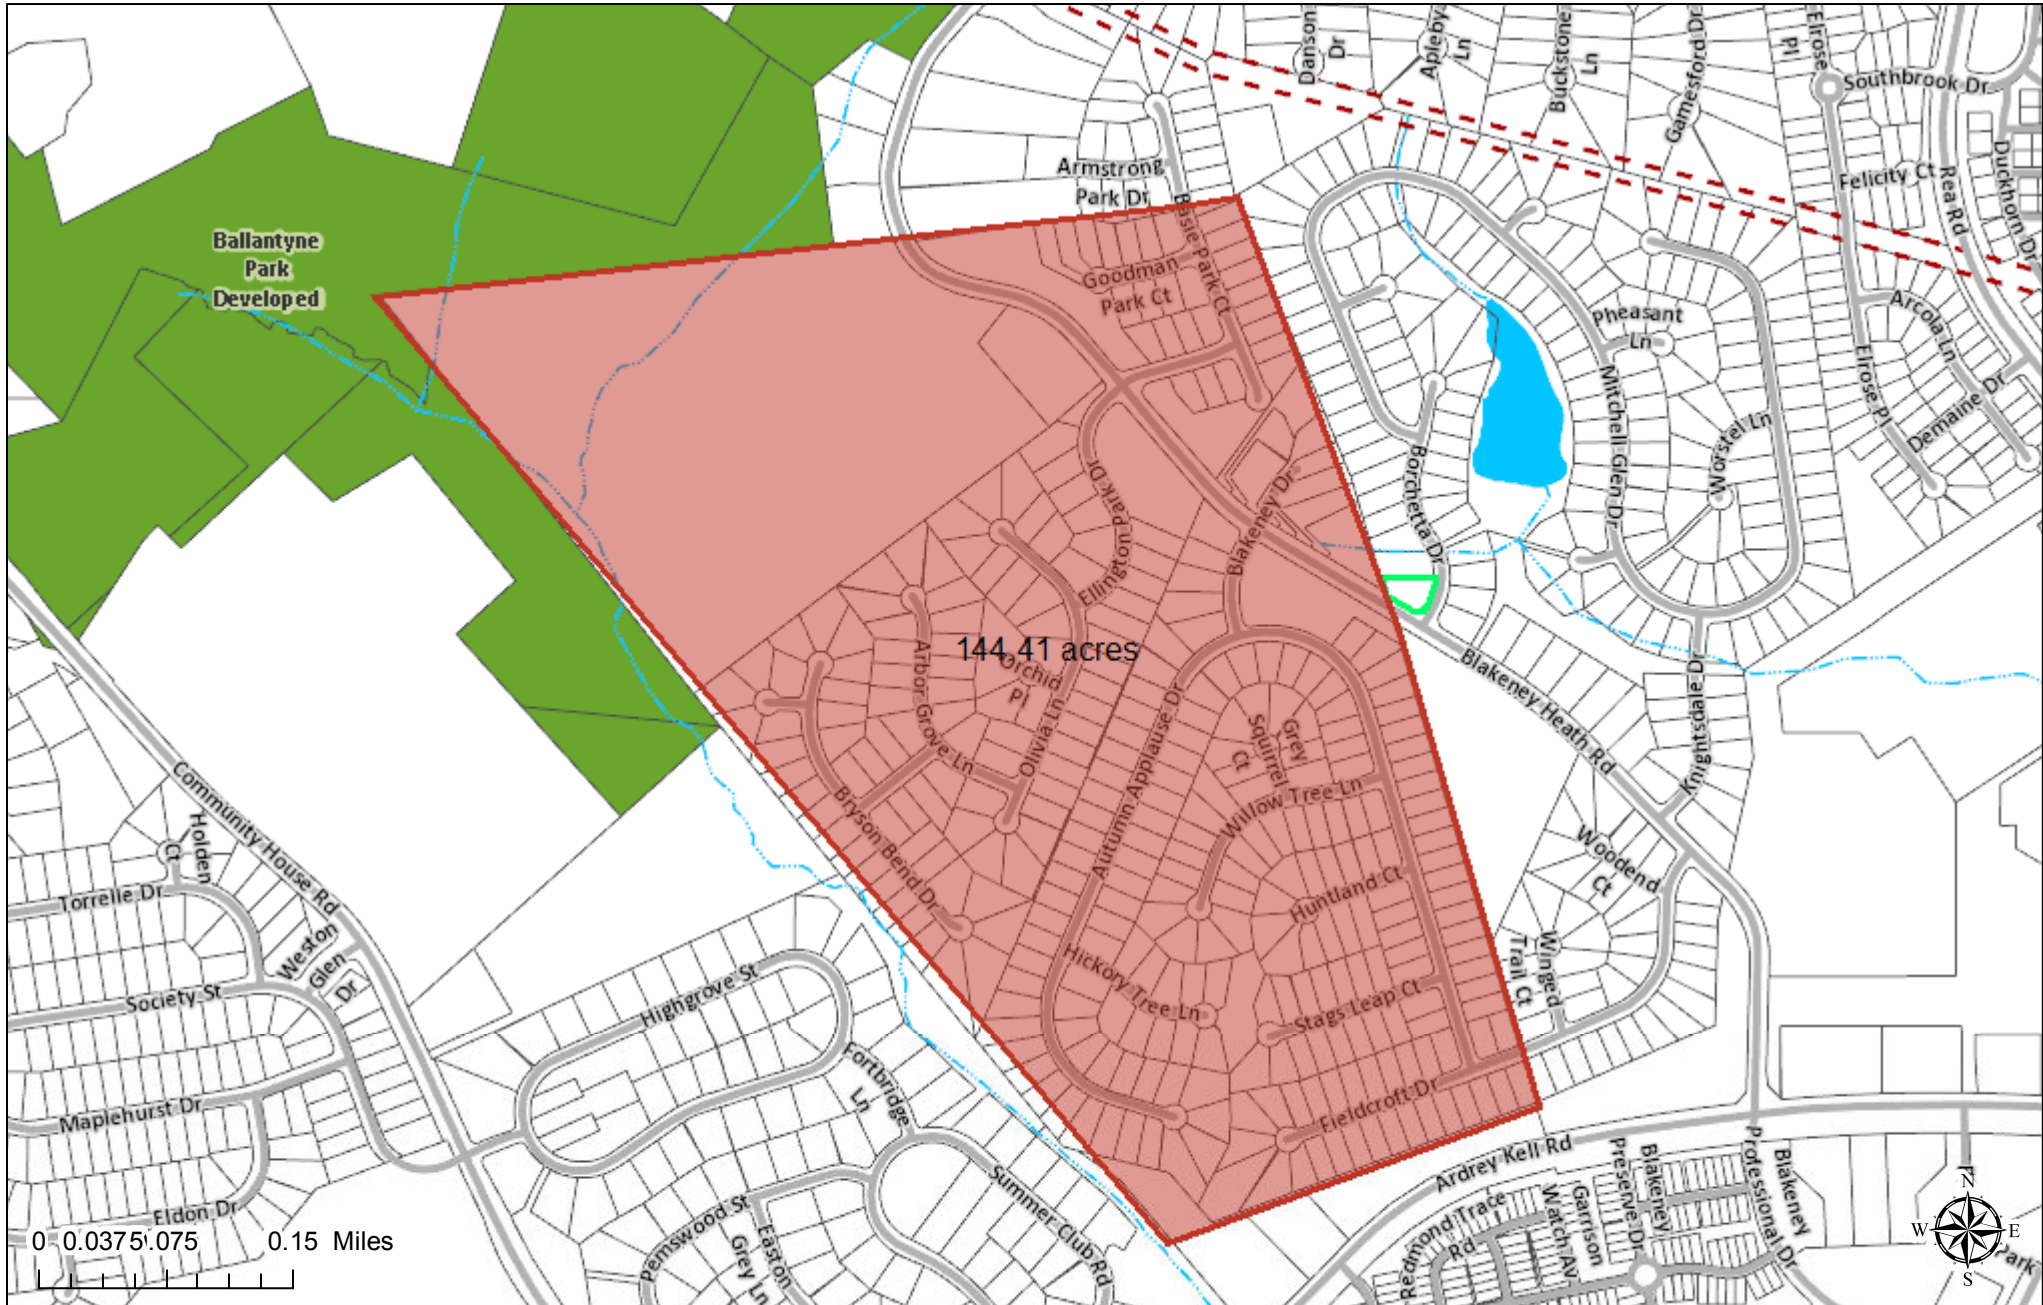

# Polaris 3G Map – Mecklenburg County, North Carolina

## Blakeney -Orig Designation

Date Printed: 5/7/2020 8:46:17 AM

This map or report is prepared for the inventory of real property within Mecklenburg County and is compiled from recorded deeds, plats, tax maps, surveys, planimetric maps, and other public records and data. Users of this map or report are hereby notified that the aforementioned public primary information sources should be consulted for verification. Mecklenburg County and its mapping contractors assume no legal responsibility for the information contained herein.