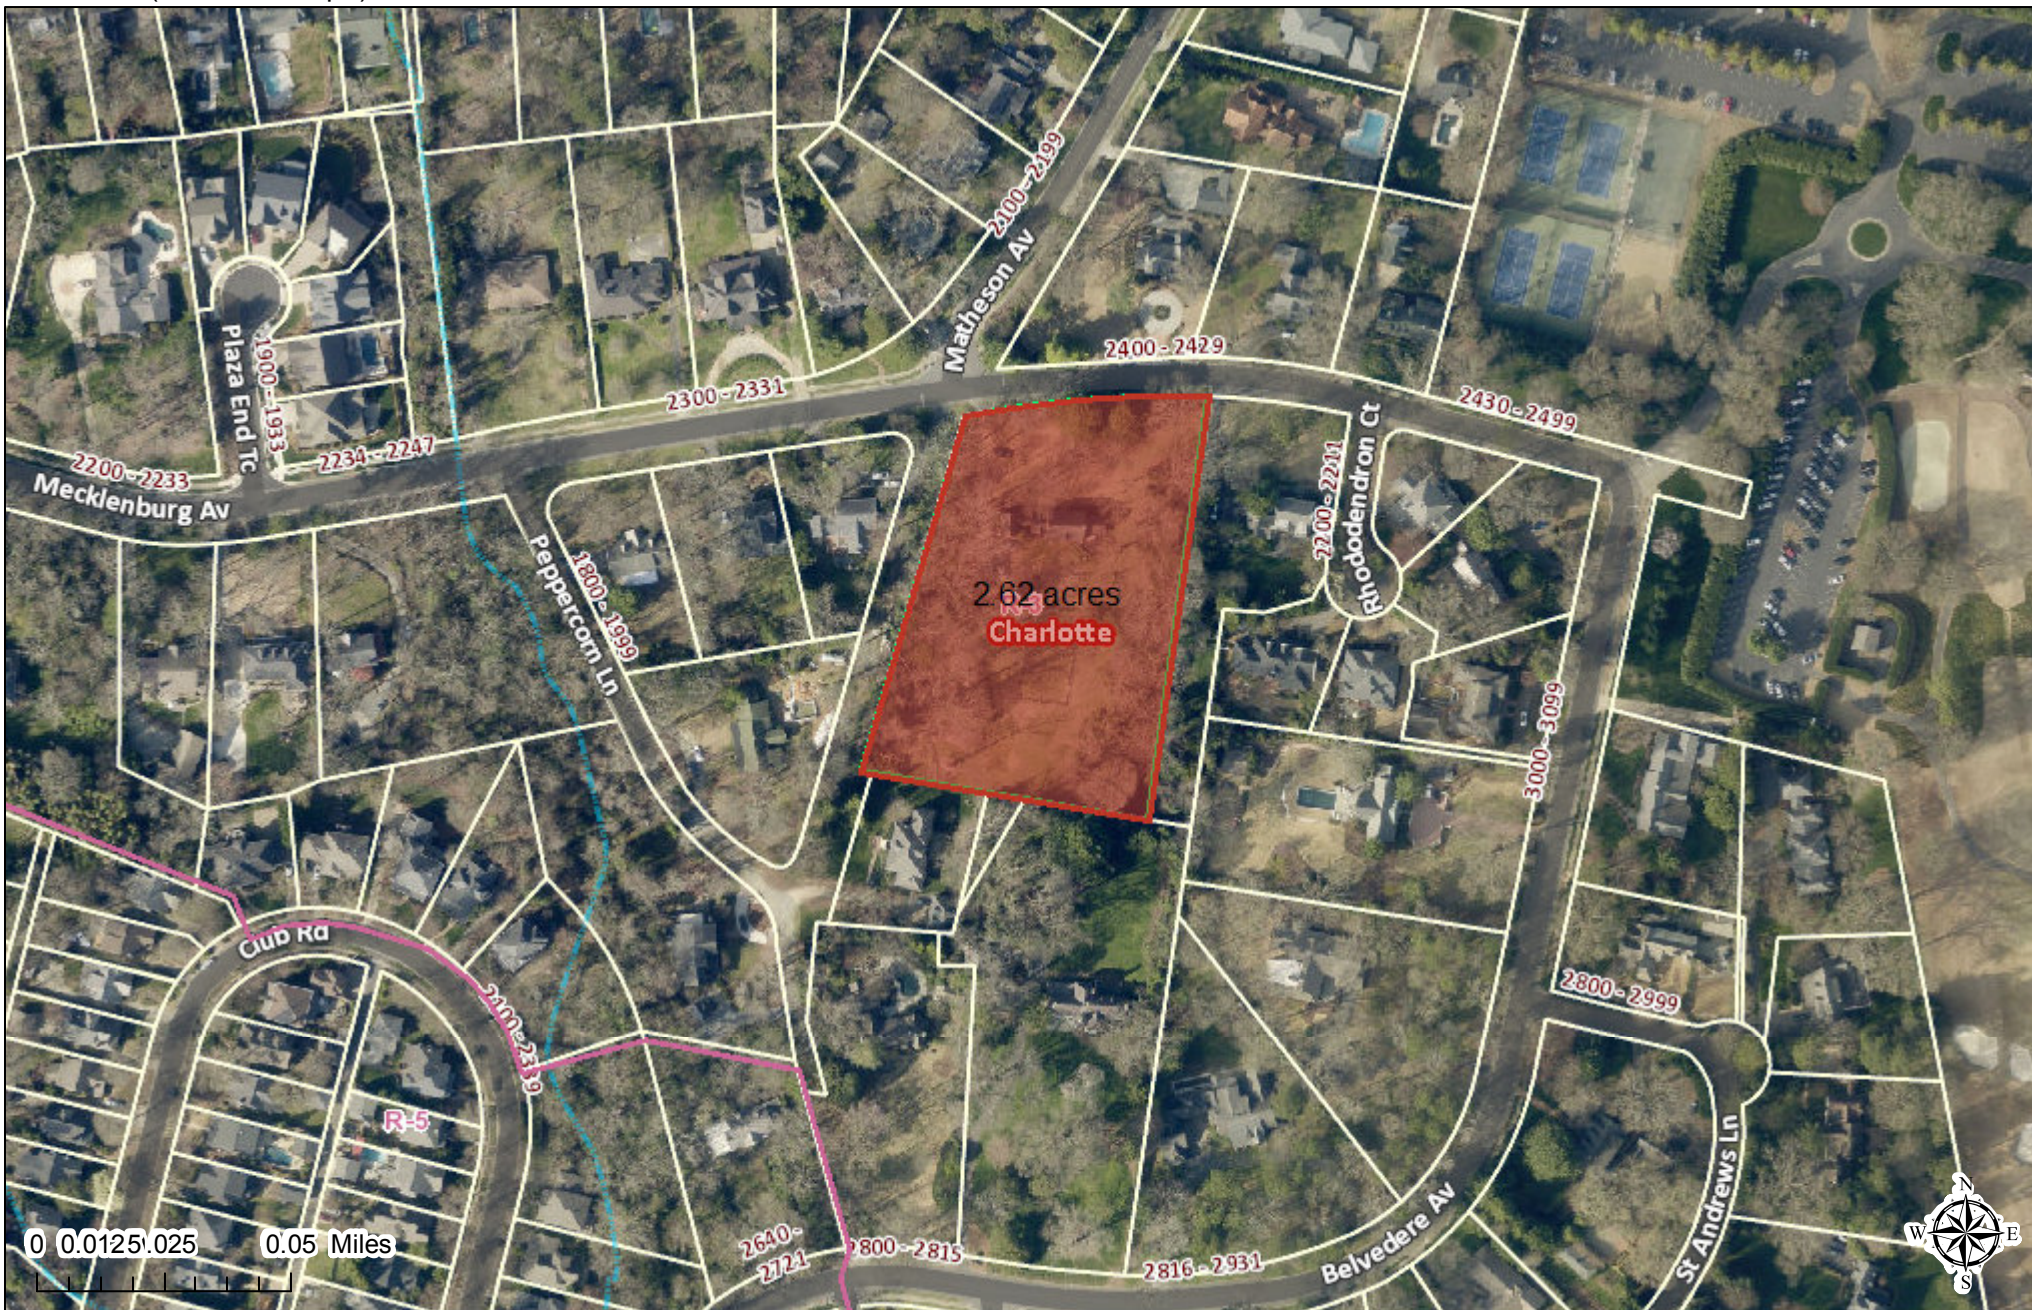

# Polaris 3G Map – Mecklenburg County, North Carolina

## Victor Shaw House

2.62 acres(114340.33 sq ft)

Date Printed: 11/8/2019 12:47:24 PM

This map or report is prepared for the inventory of real property within Mecklenburg County and is compiled from recorded deeds, plats, tax maps, surveys, planimetric maps, and other public records and data. Users of this map or report are hereby notified that the aforementioned public primary information sources should be consulted for verification. Mecklenburg County and its mapping contractors assume no legal responsibility for the information contained herein.