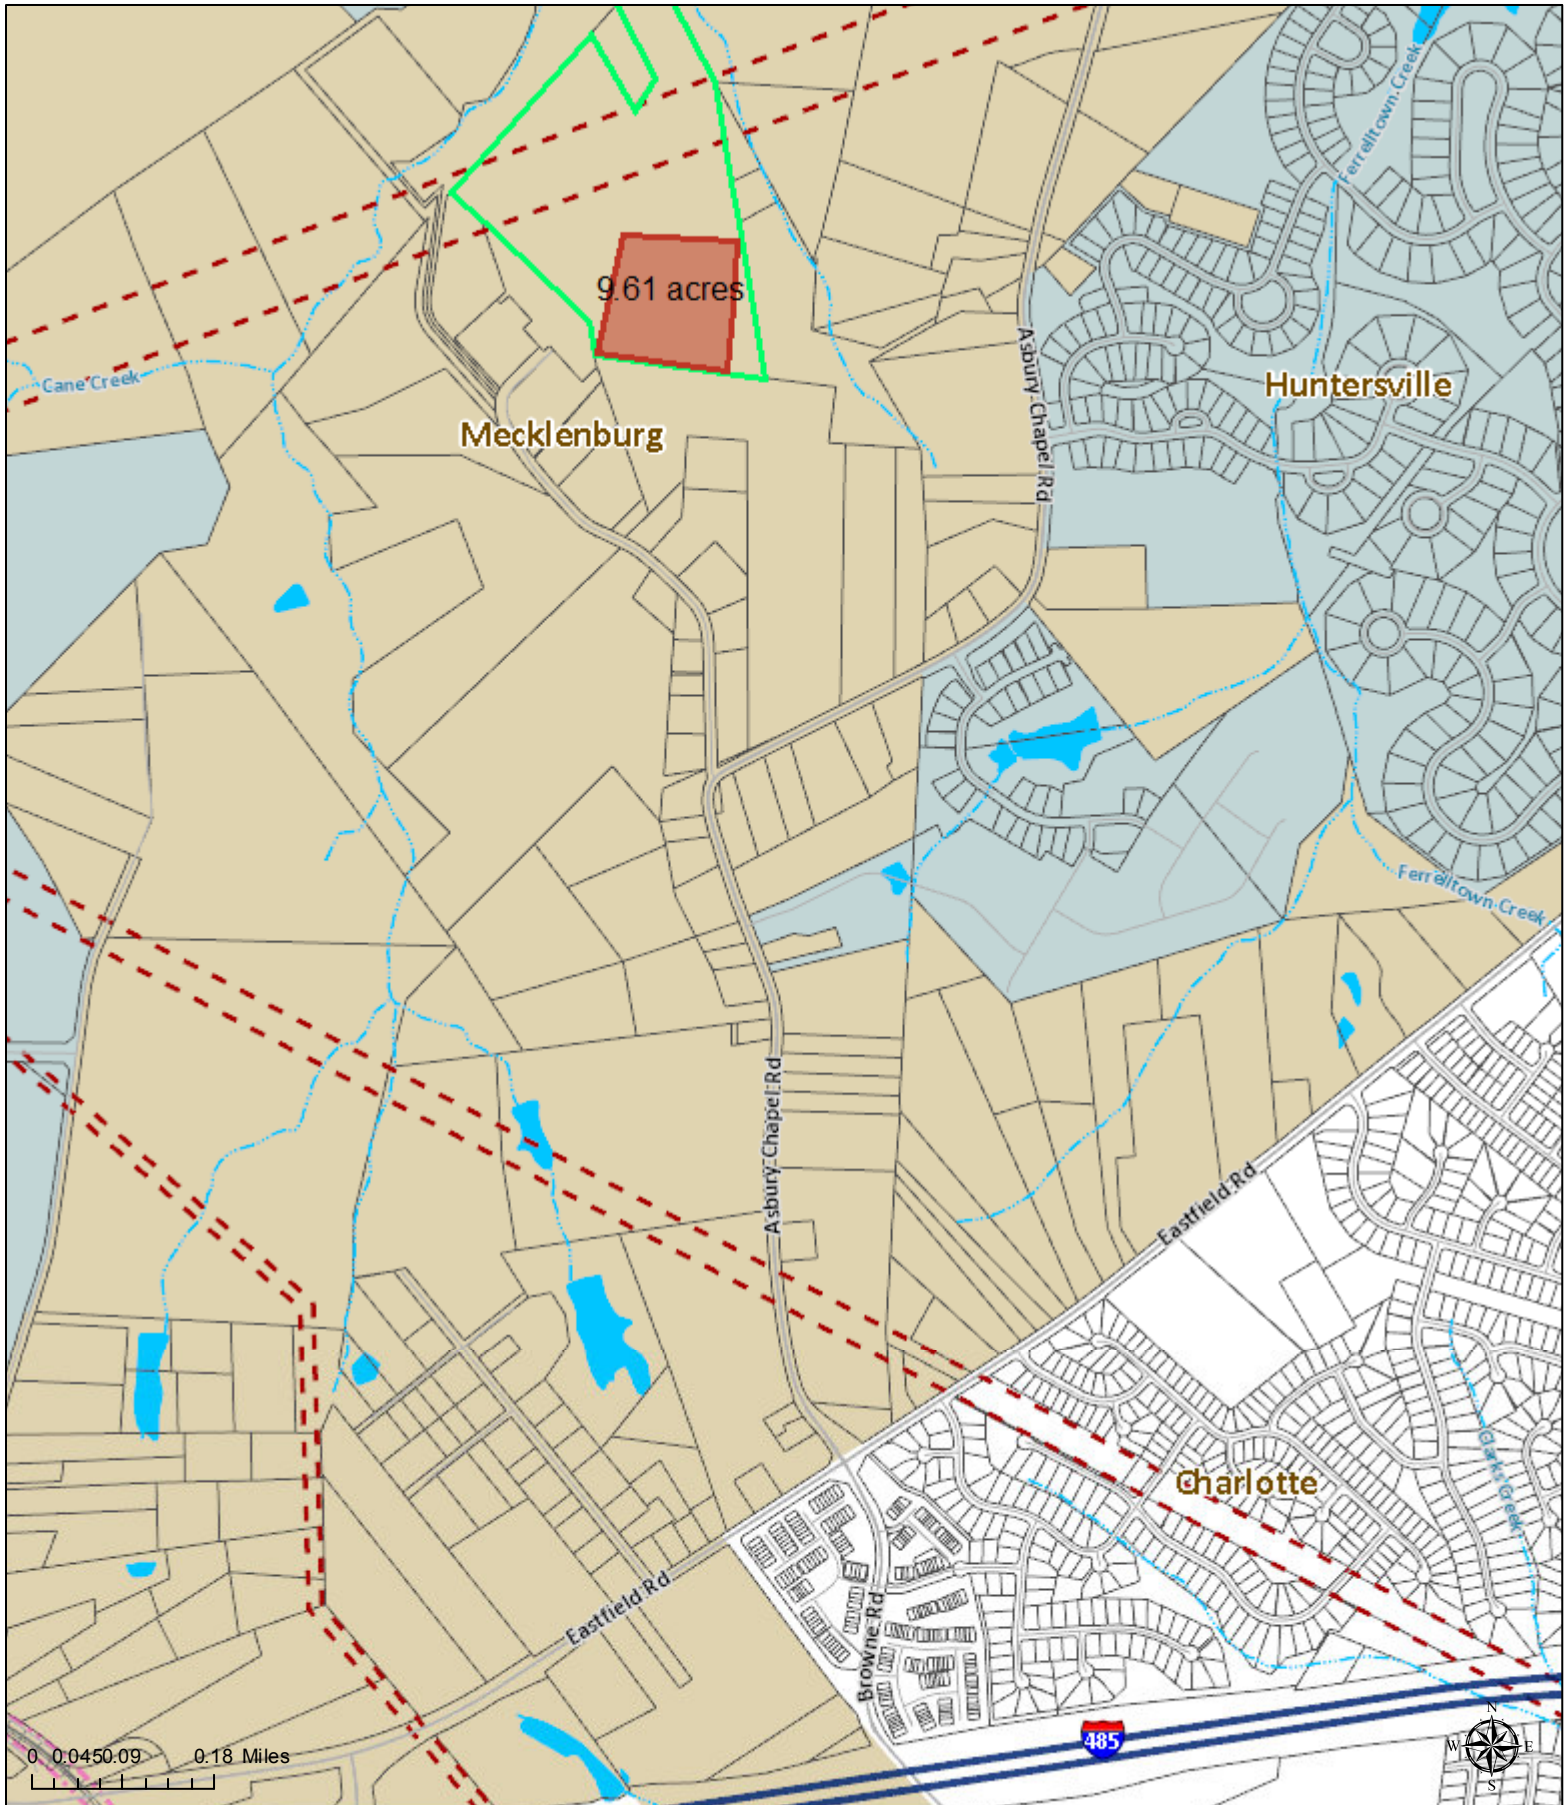

Polaris 3G Map – Mecklenburg County, North Carolina

Date Printed: 11/12/2019 1:22:56 PM

This map or report is prepared for the inventory of real property within Mecklenburg County and is compiled from recorded deeds, plats, tax maps, surveys, planimetric maps, and other public records and data. Users of this map or report are hereby notified that the aforementioned public primary information sources should be consulted for verification. Mecklenburg County and its mapping contractors assume no legal responsibility for the information contained herein.