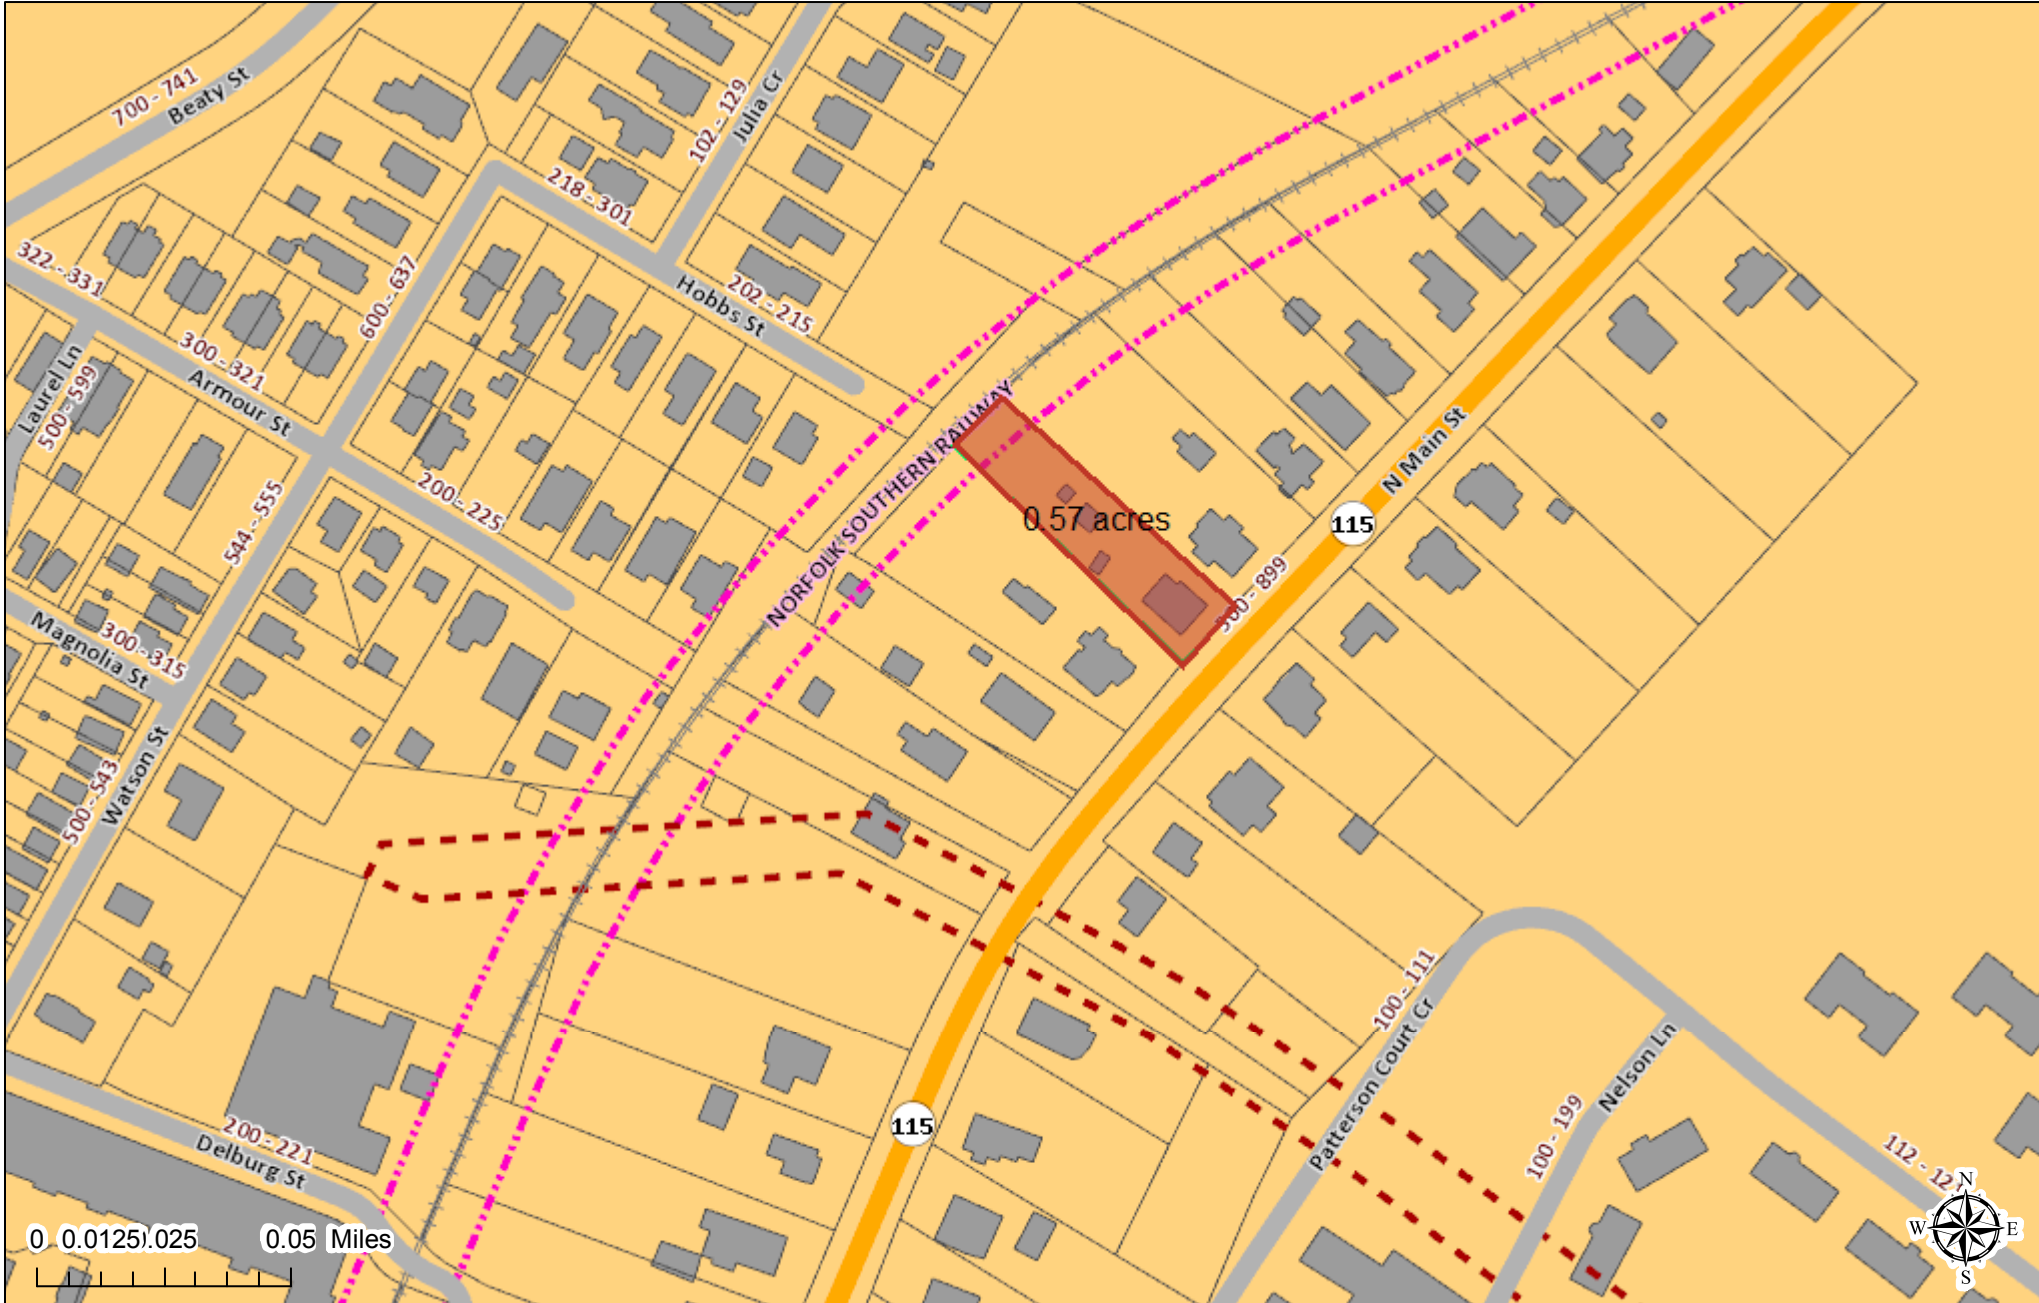

Polaris 3G Map – Mecklenburg County, North Carolina

Helper-Walley House

0.57 acres(24758.94 sq ft)

Date Printed: 8/16/2019 10:52:36 AM

This map or report is prepared for the inventory of real property within Mecklenburg County and is compiled from recorded deeds, plats, tax maps, surveys, planimetric maps, and other public records and data. Users of this map or report are hereby notified that the aforementioned public primary information sources should be consulted for verification. Mecklenburg County and its mapping contractors assume no legal responsibility for the information contained herein.