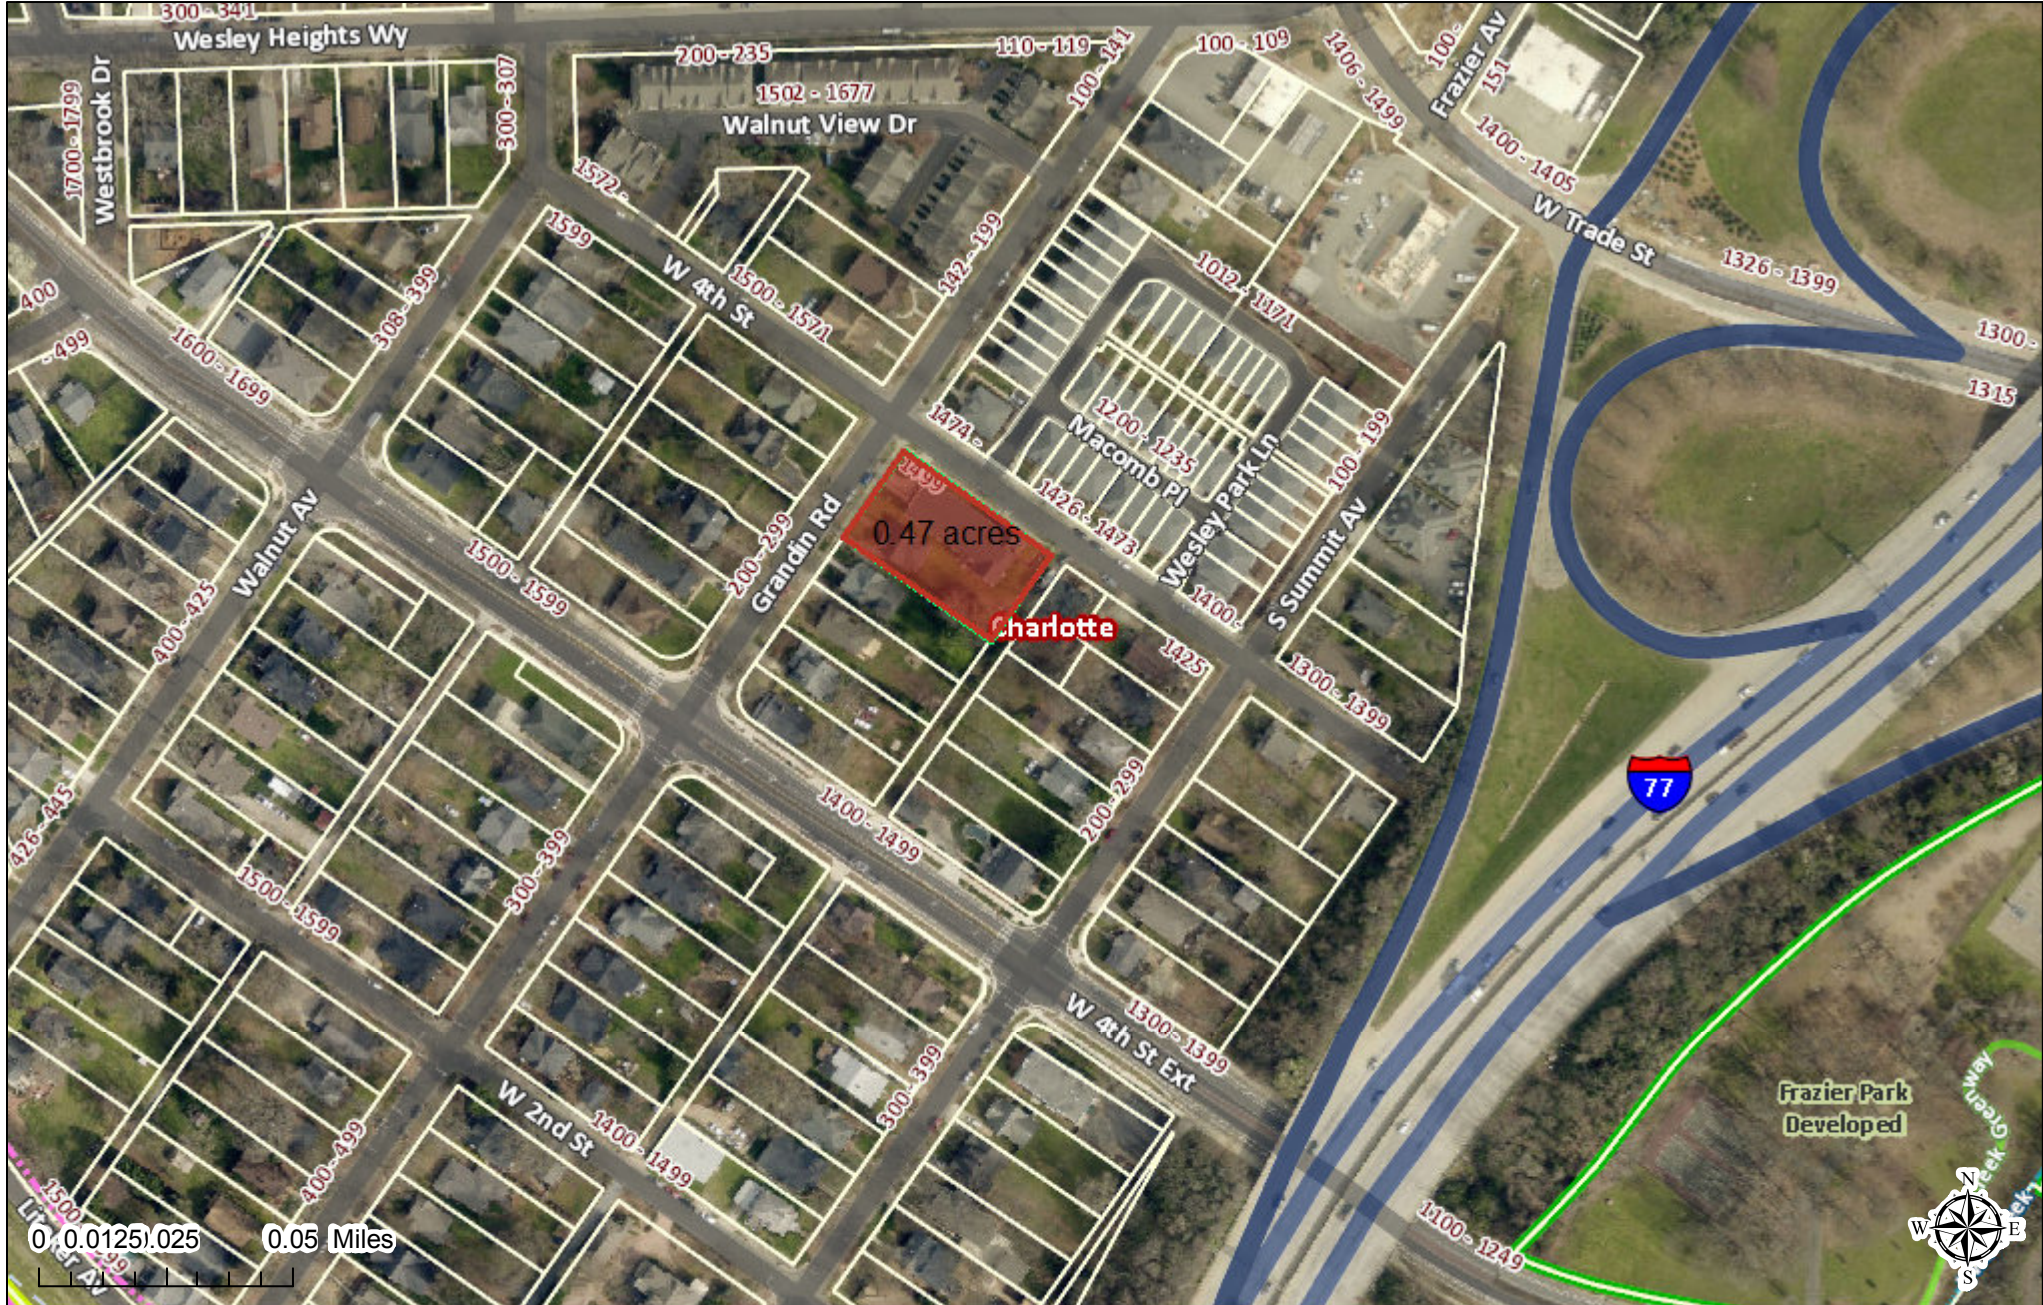

Polaris 3G Map – Mecklenburg County, North Carolina

Former Wesley Heights Methodist Church

0.47 acres(20371.04 sq ft)

Date Printed: 10/2/2019 11:53:37 AM

This map or report is prepared for the inventory of real property within Mecklenburg County and is compiled from recorded deeds, plats, tax maps, surveys, planimetric maps, and other public records and data. Users of this map or report are hereby notified that the aforementioned public primary information sources should be consulted for verification. Mecklenburg County and its mapping contractors assume no legal responsibility for the information contained herein.