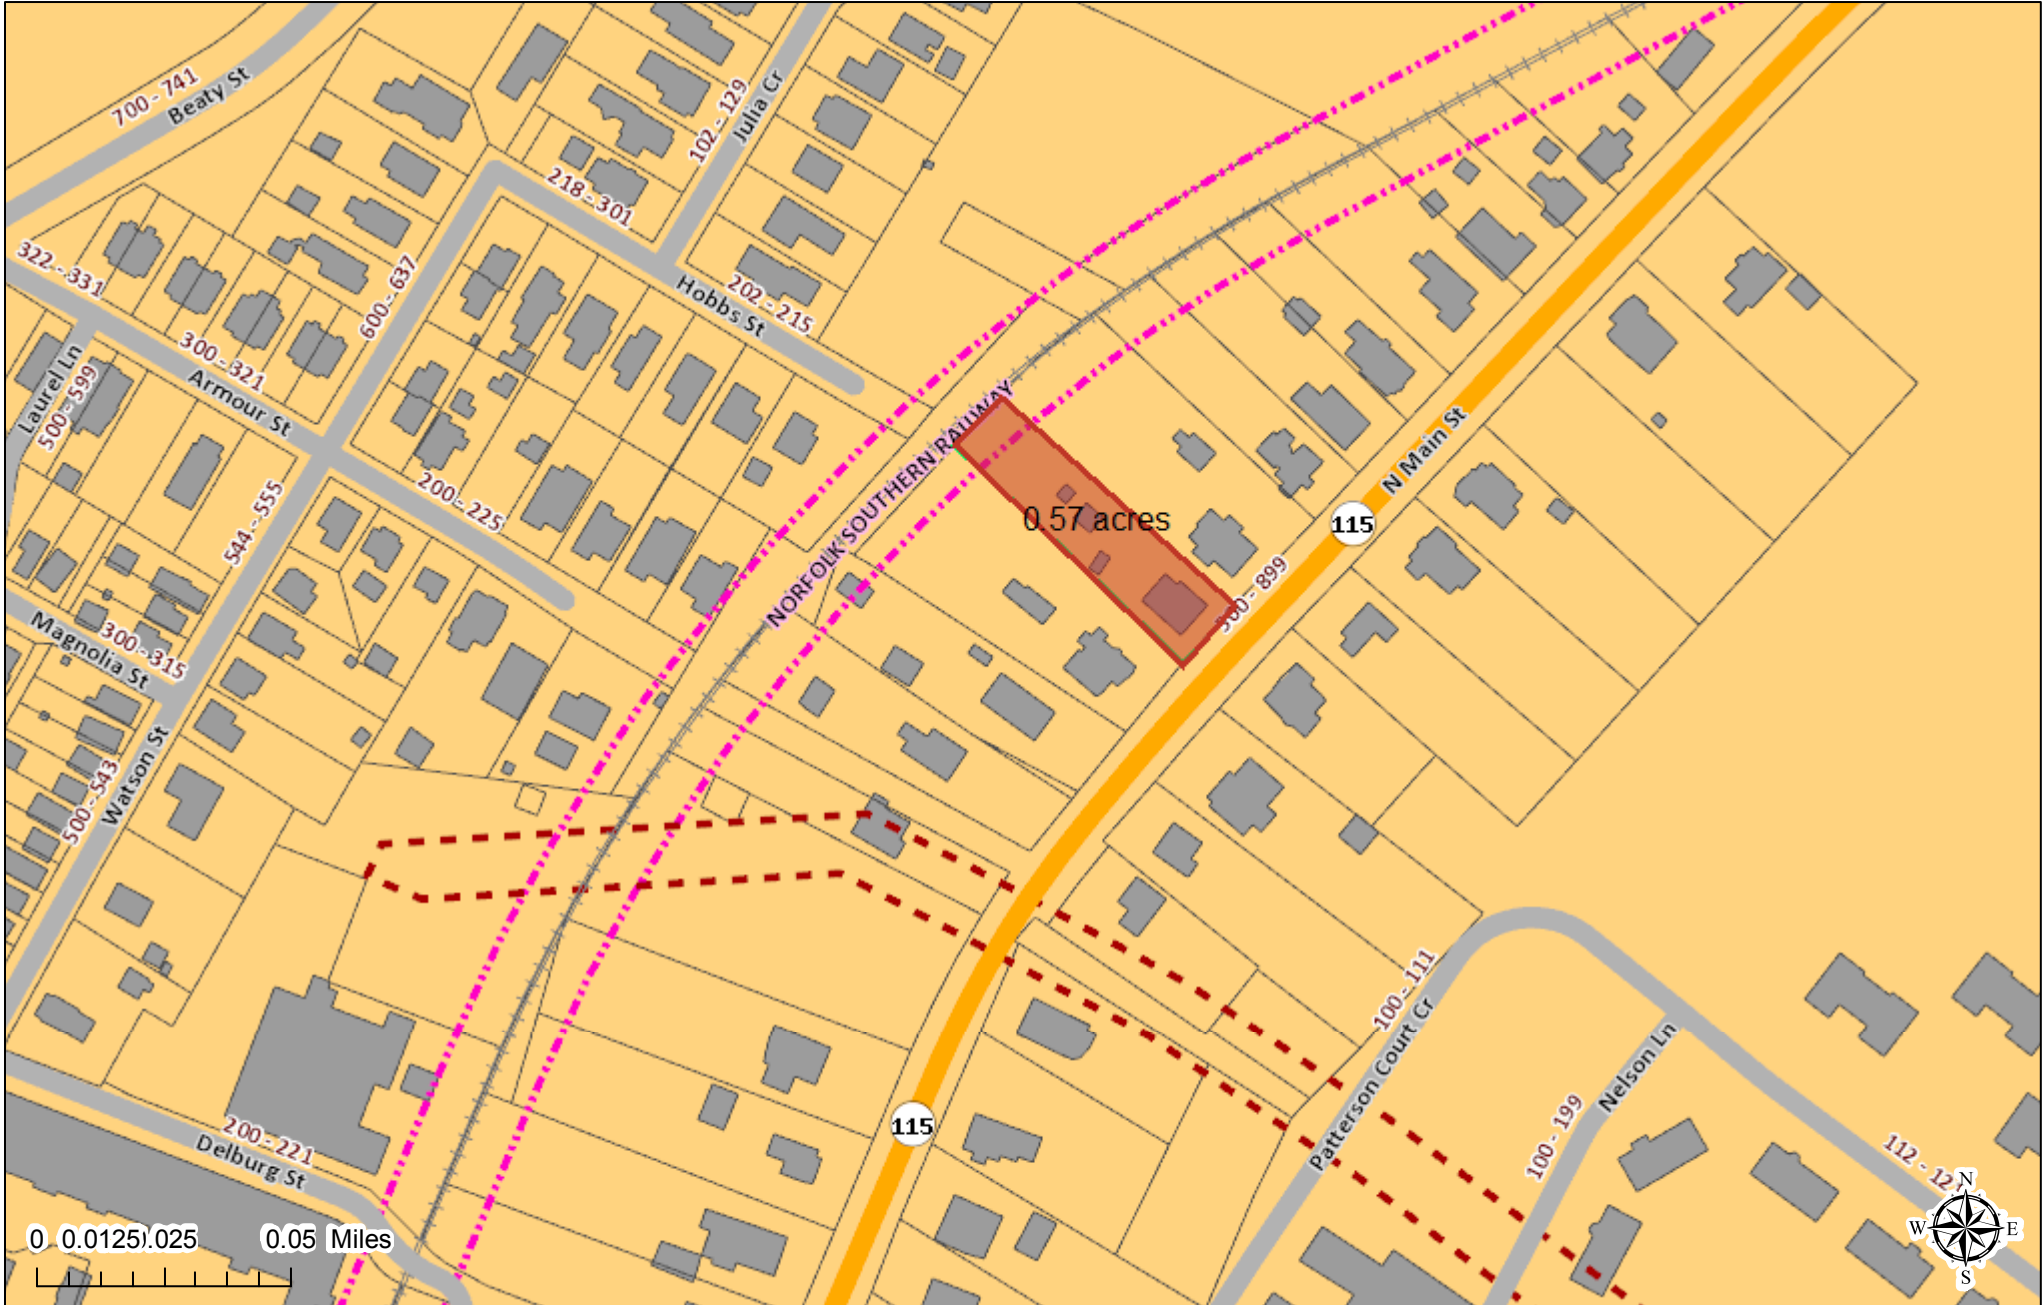

# Polaris 3G Map – Mecklenburg County, North Carolina

## Wally Helper House

0.57 acres(24758.94 sq ft)

Date Printed: 8/16/2019 10:52:36 AM

This map or report is prepared for the inventory of real property within Mecklenburg County and is compiled from recorded deeds, plats, tax maps, surveys, planimetric maps, and other public records and data. Users of this map or report are hereby notified that the aforementioned public primary information sources should be consulted for verification. Mecklenburg County and its mapping contractors assume no legal responsibility for the information contained herein.