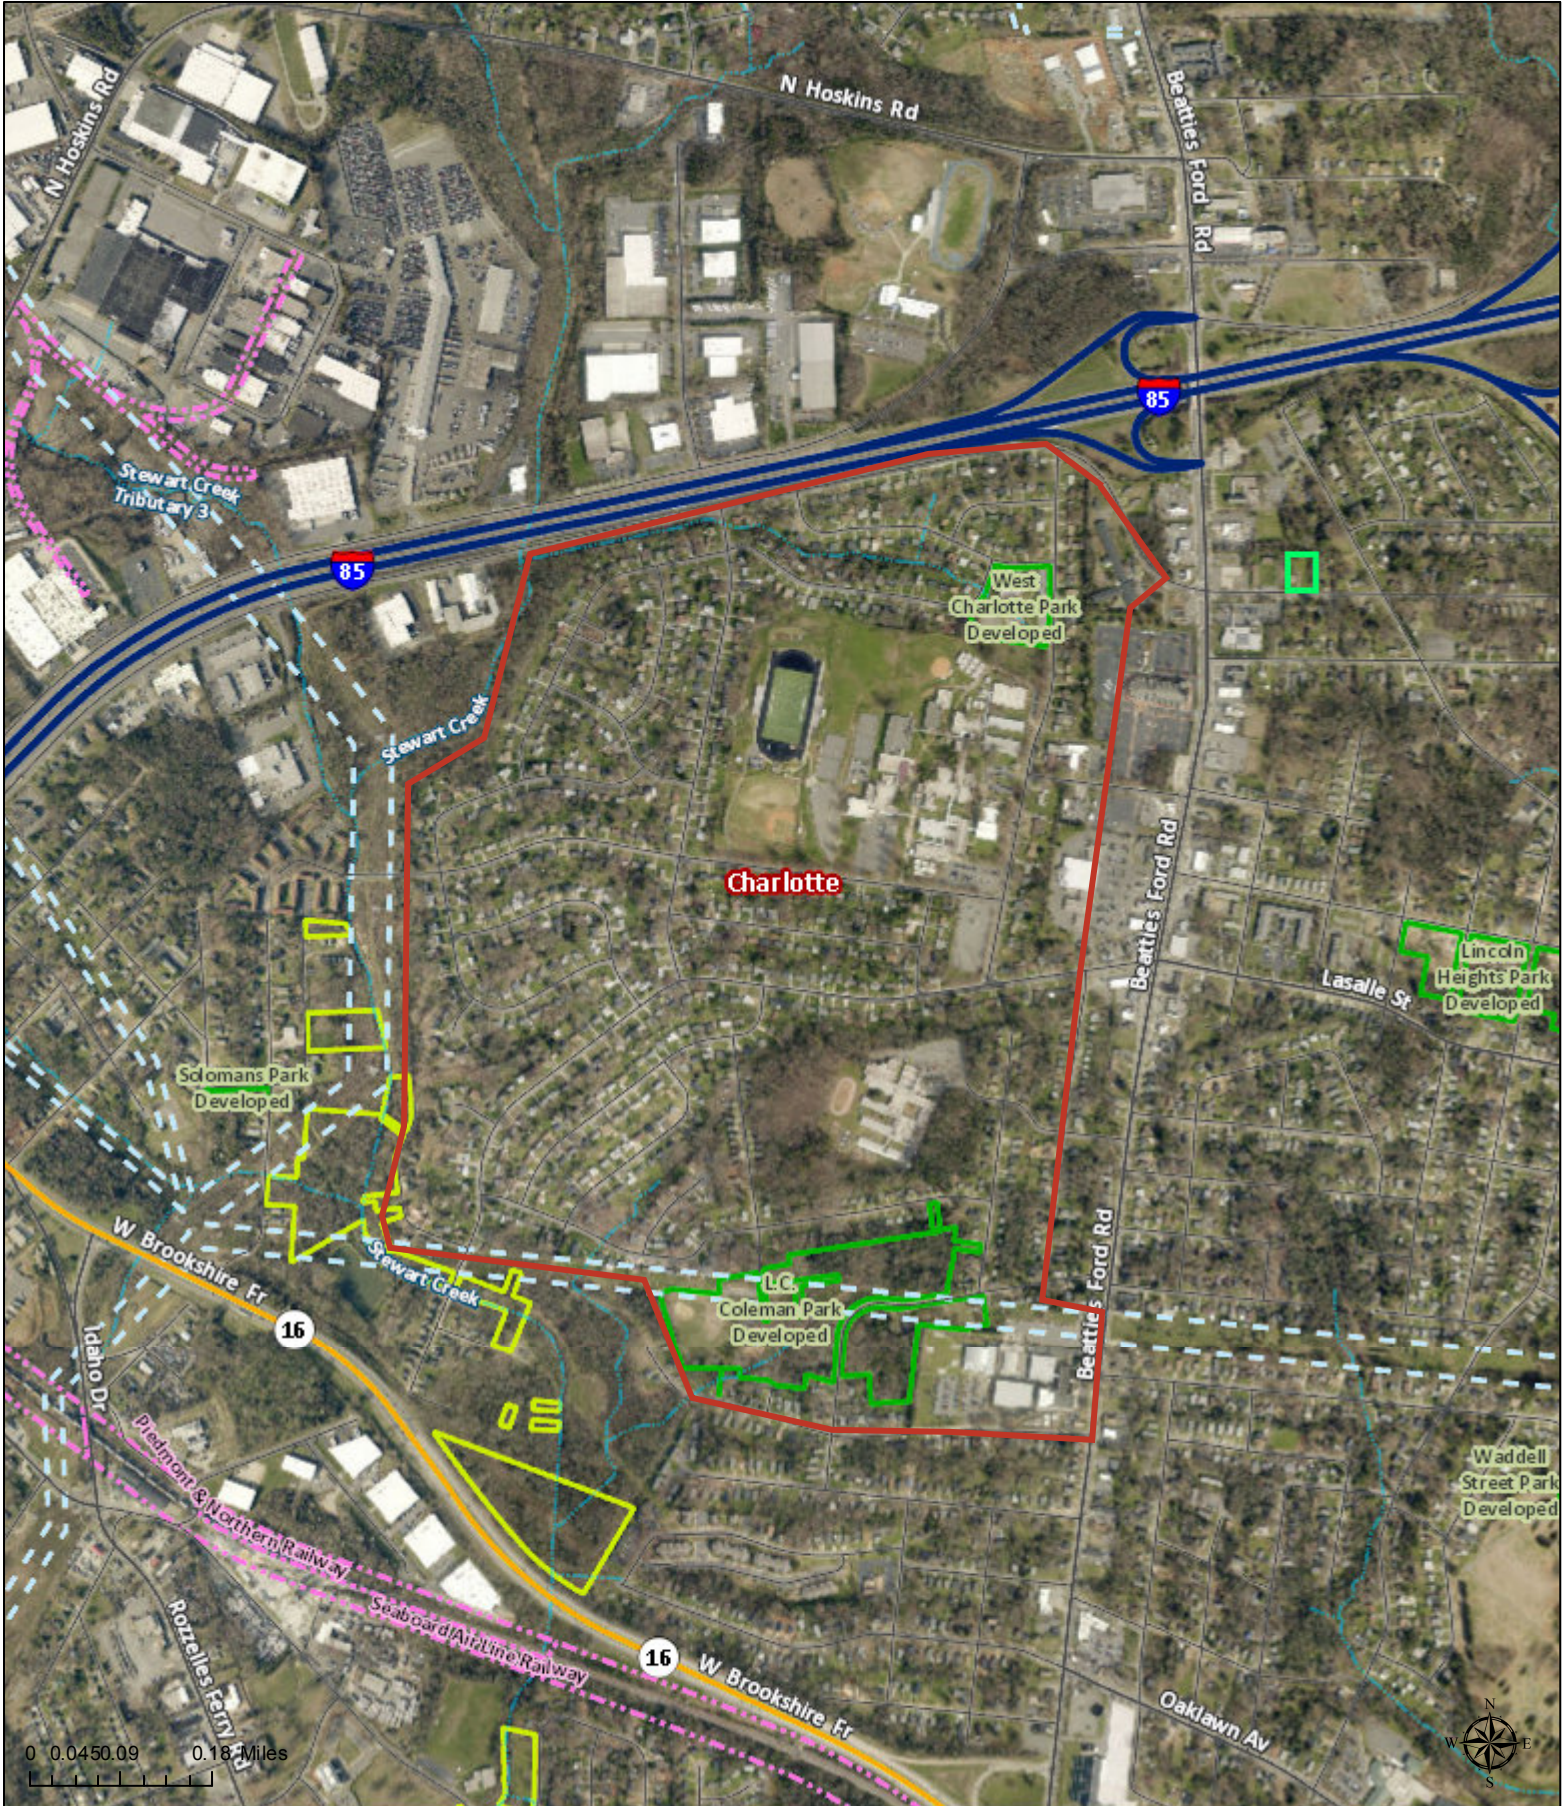

Polaris 3G Map – Mecklenburg County, North Carolina

University Park Inventory Area

Date Printed: 8/21/2019 5:07:26 PM

This map or report is prepared for the inventory of real property within Mecklenburg County and is compiled from recorded deeds, plats, tax maps, surveys, planimetric maps, and other public records and data. Users of this map or report are hereby notified that the aforementioned public primary information sources should be consulted for verification. Mecklenburg County and its mapping contractors assume no legal responsibility for the information contained herein.