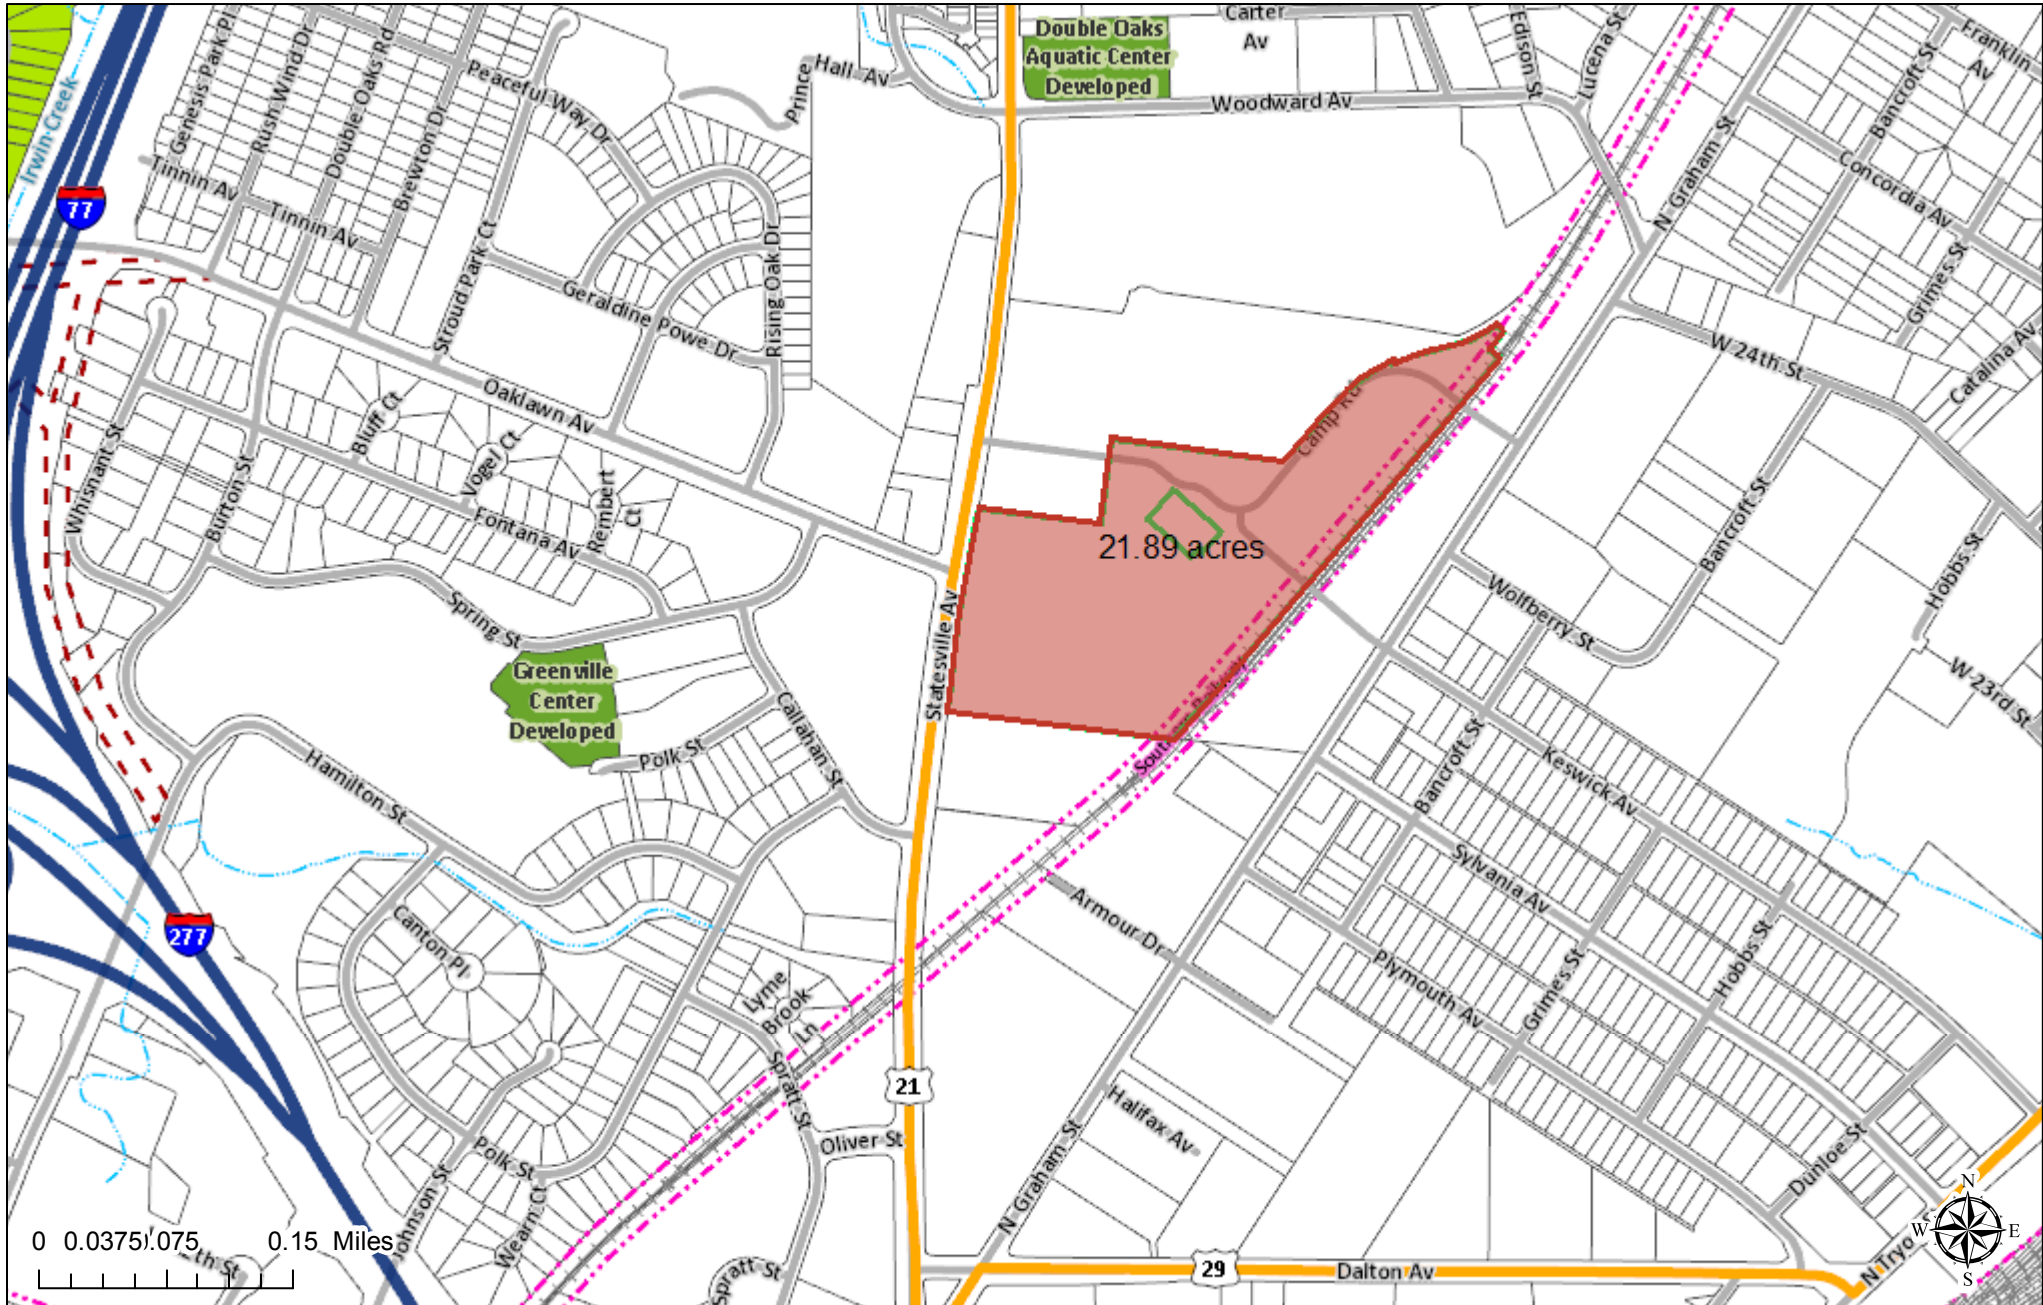

Polaris 3G Map – Mecklenburg County, North Carolina

Ford Motor Company Plant

21.89 acres(953554.16 sq ft)

Date Printed: 8/16/2019 11:07:08 AM

This map or report is prepared for the inventory of real property within Mecklenburg County and is compiled from recorded deeds, plats, tax maps, surveys, planimetric maps, and other public records and data. Users of this map or report are hereby notified that the aforementioned public primary information sources should be consulted for verification. Mecklenburg County and its mapping contractors assume no legal responsibility for the information contained herein.