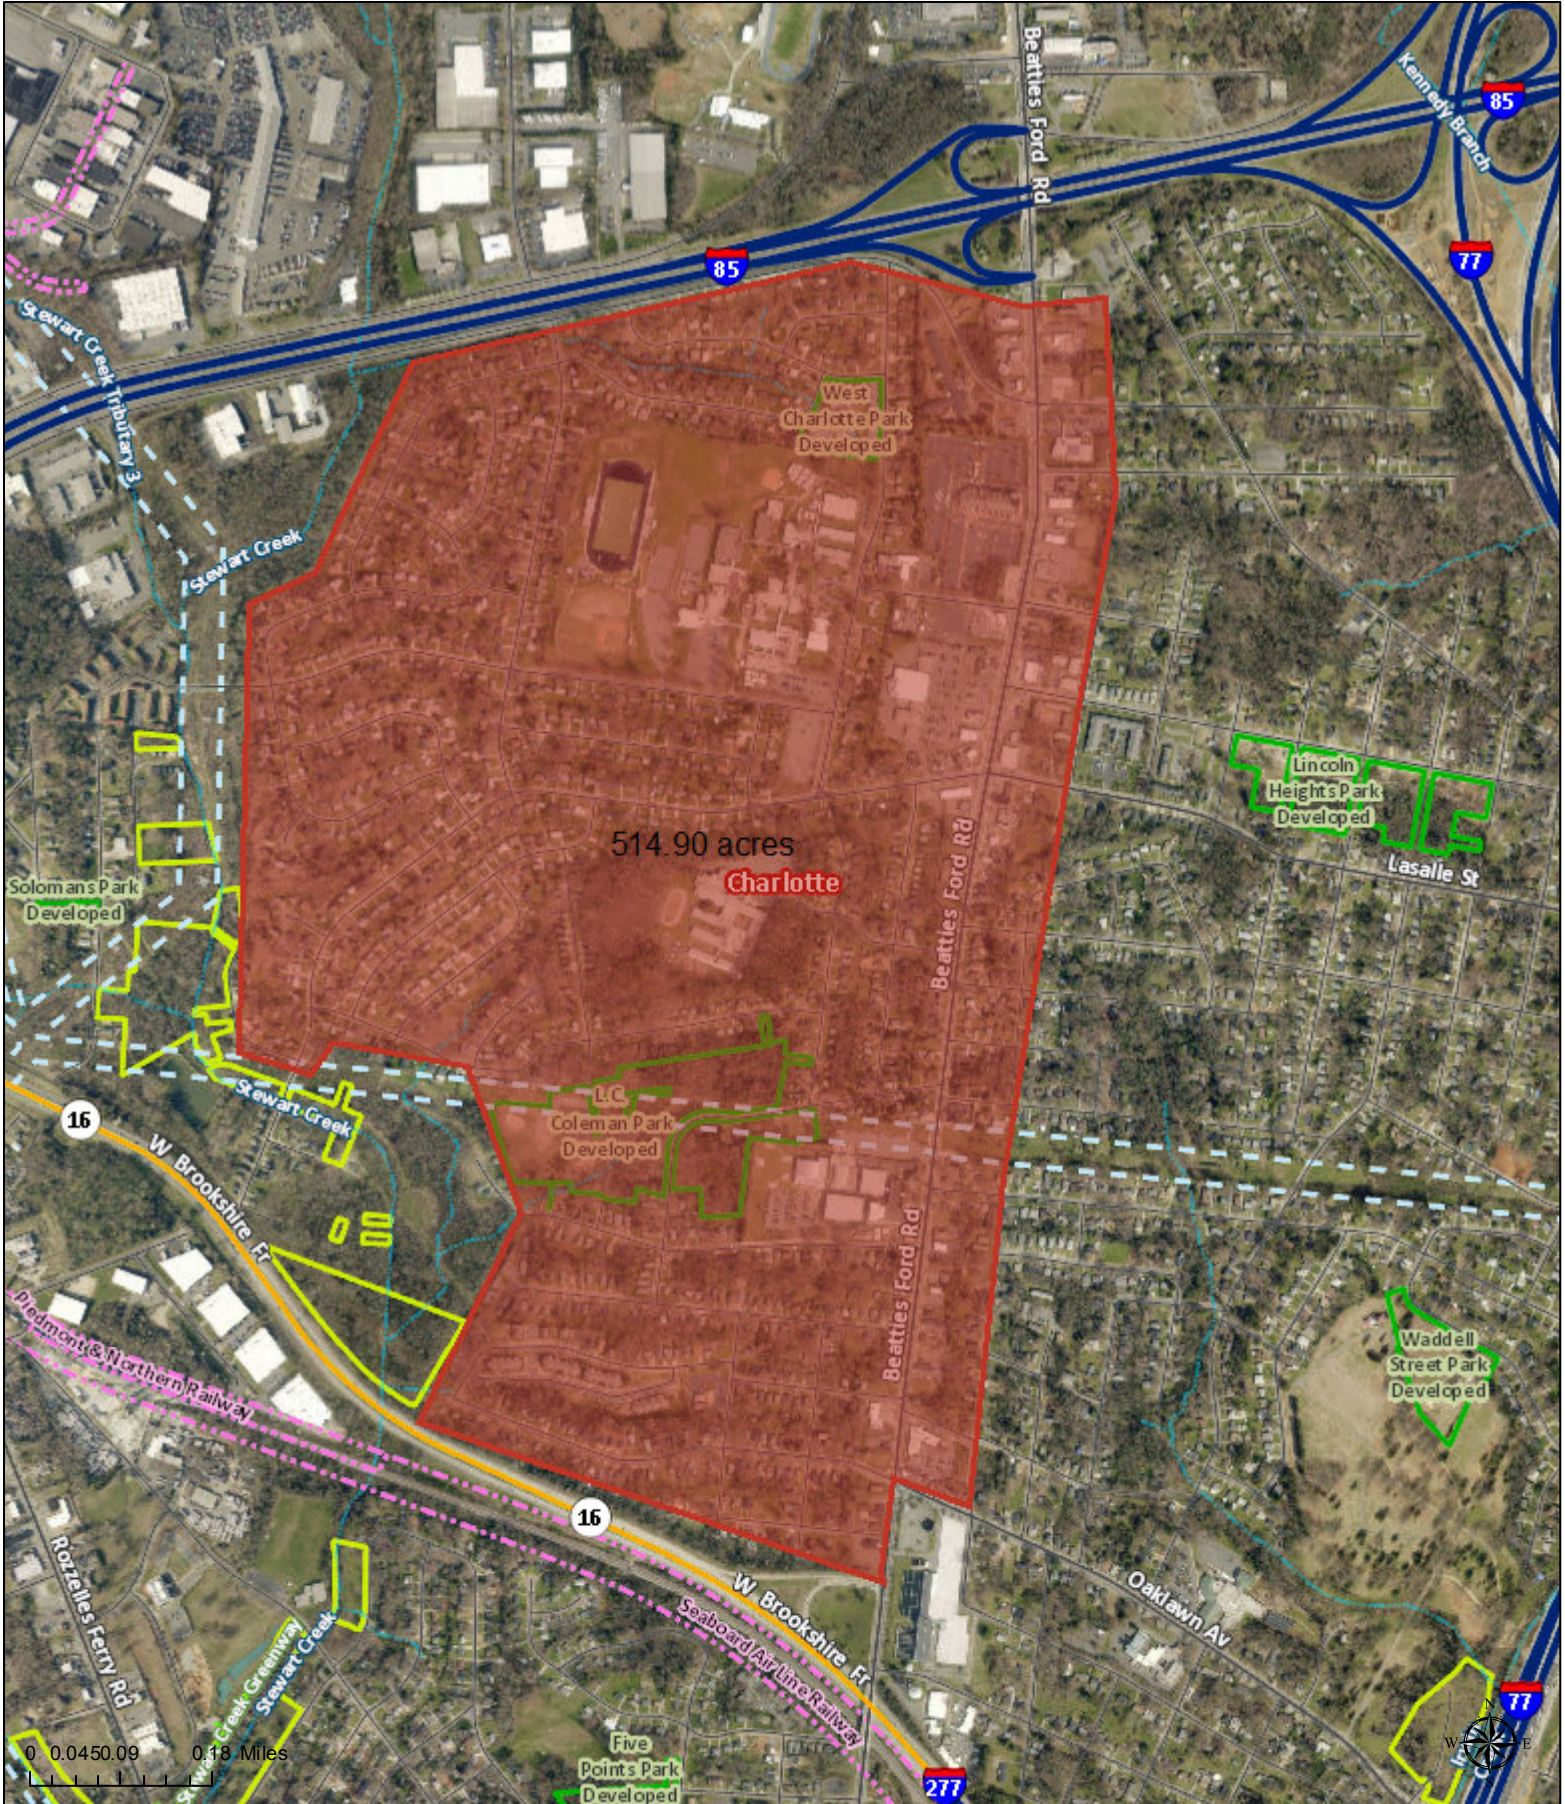

Polaris 3G Map – Mecklenburg County, North Carolina

Beatties Ford Inventory Area

514.90 acres(22428854.91 sq ft)

Date Printed: 8/20/2019 2:47:00 PM

This map or report is prepared for the inventory of real property within Mecklenburg County and is compiled from recorded deeds, plats, tax maps, surveys, planimetric maps, and other public records and data. Users of this map or report are hereby notified that the aforementioned public primary information sources should be consulted for verification. Mecklenburg County and its mapping contractors assume no legal responsibility for the information contained herein.