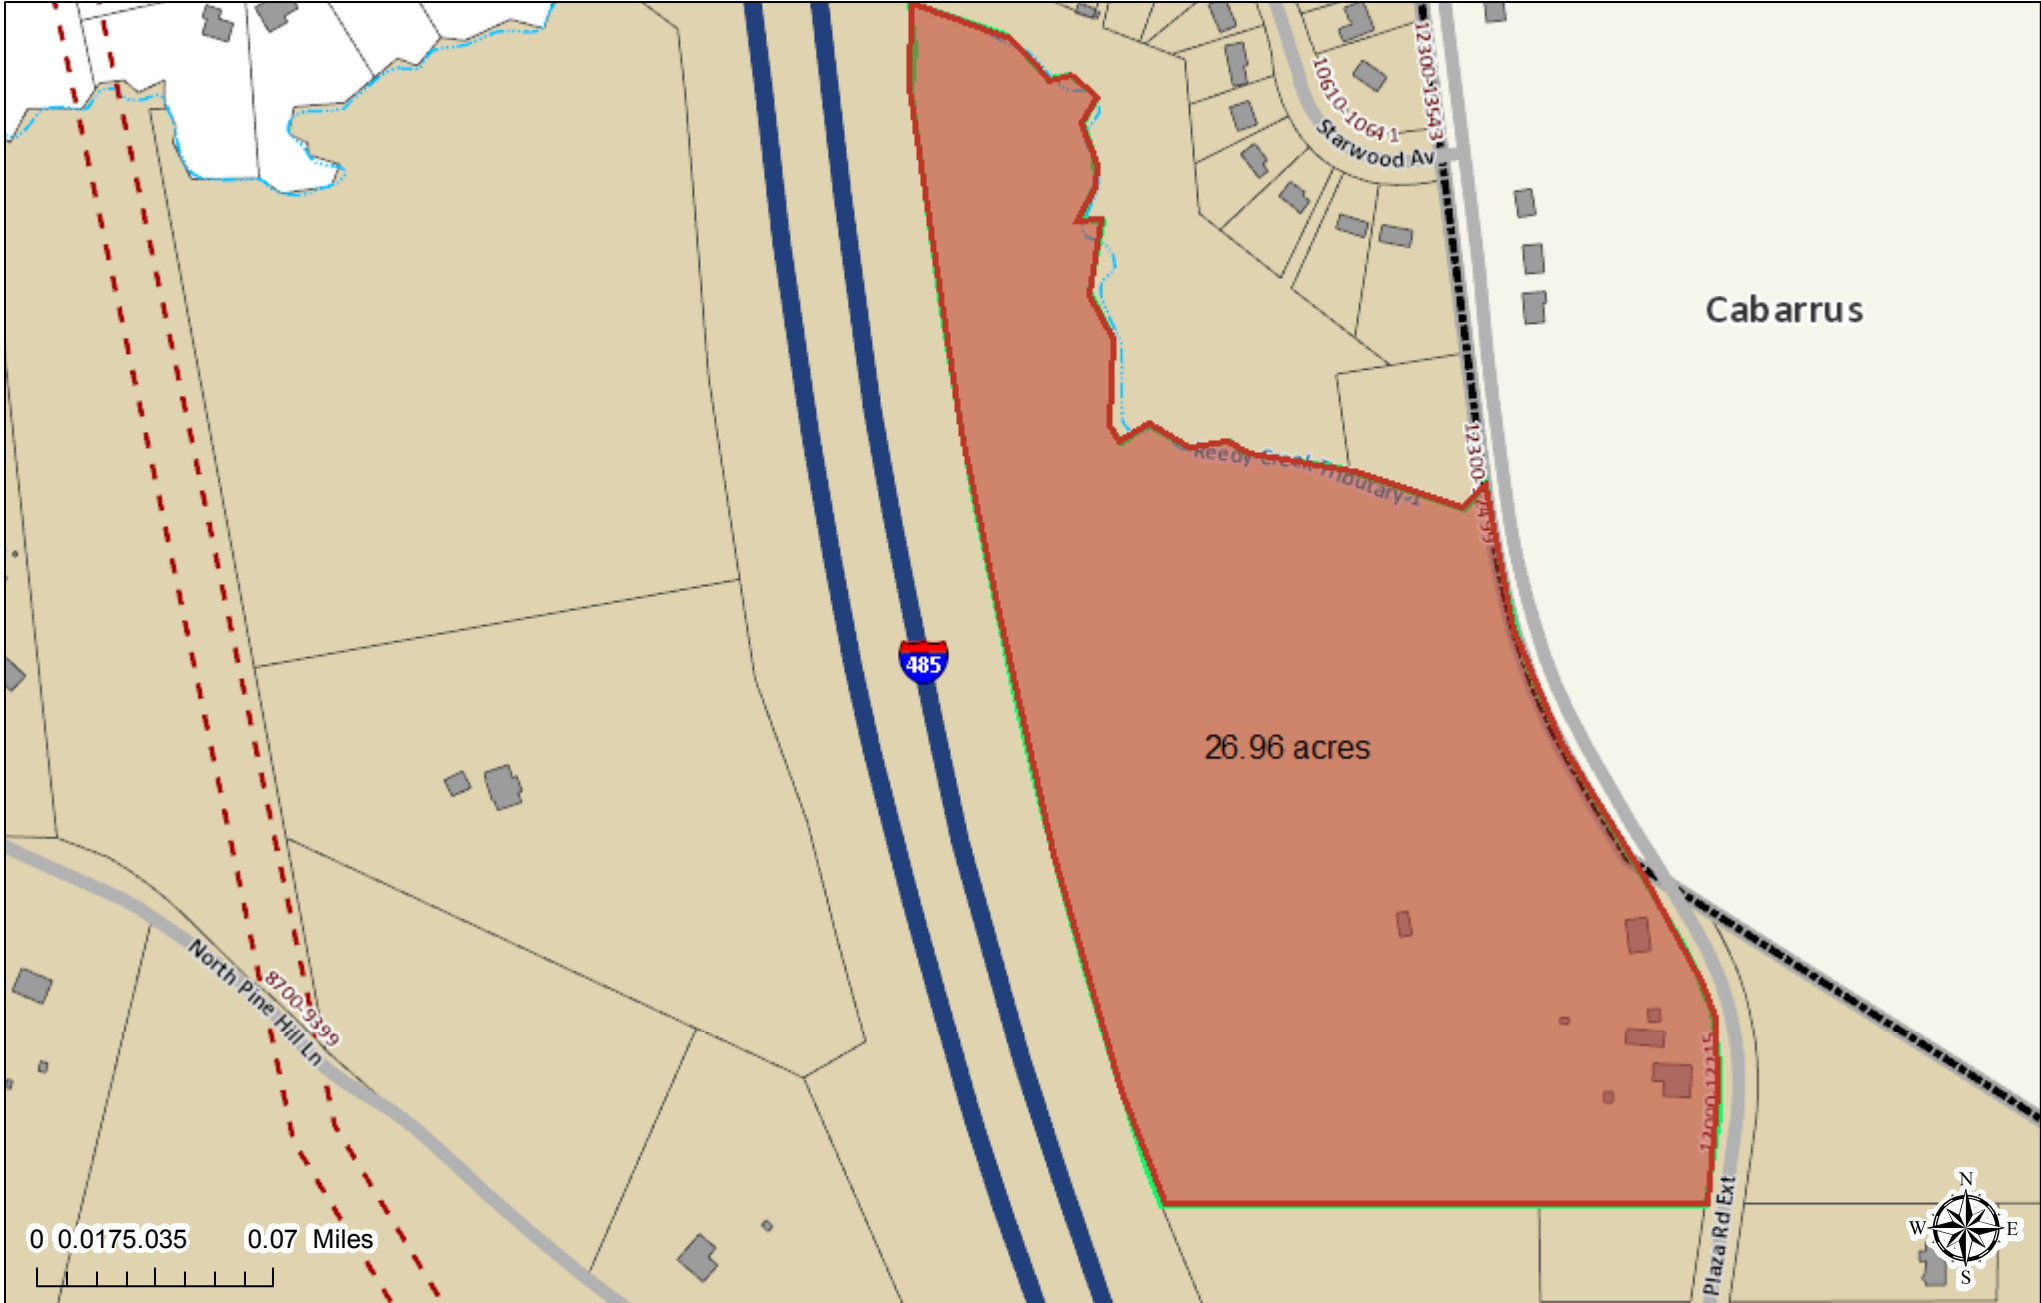

Polaris 3G Map – Mecklenburg County, North Carolina

Stafford Slave Cabin

26.96 acres(1174280.96 sq ft)

Date Printed: 5/22/2019 1:44:22 PM

This map or report is prepared for the inventory of real property within Mecklenburg County and is compiled from recorded deeds, plats, tax maps, surveys, planimetric maps, and other public records and data. Users of this map or report are hereby notified that the aforementioned public primary information sources should be consulted for verification. Mecklenburg County and its mapping contractors assume no legal responsibility for the information contained herein.