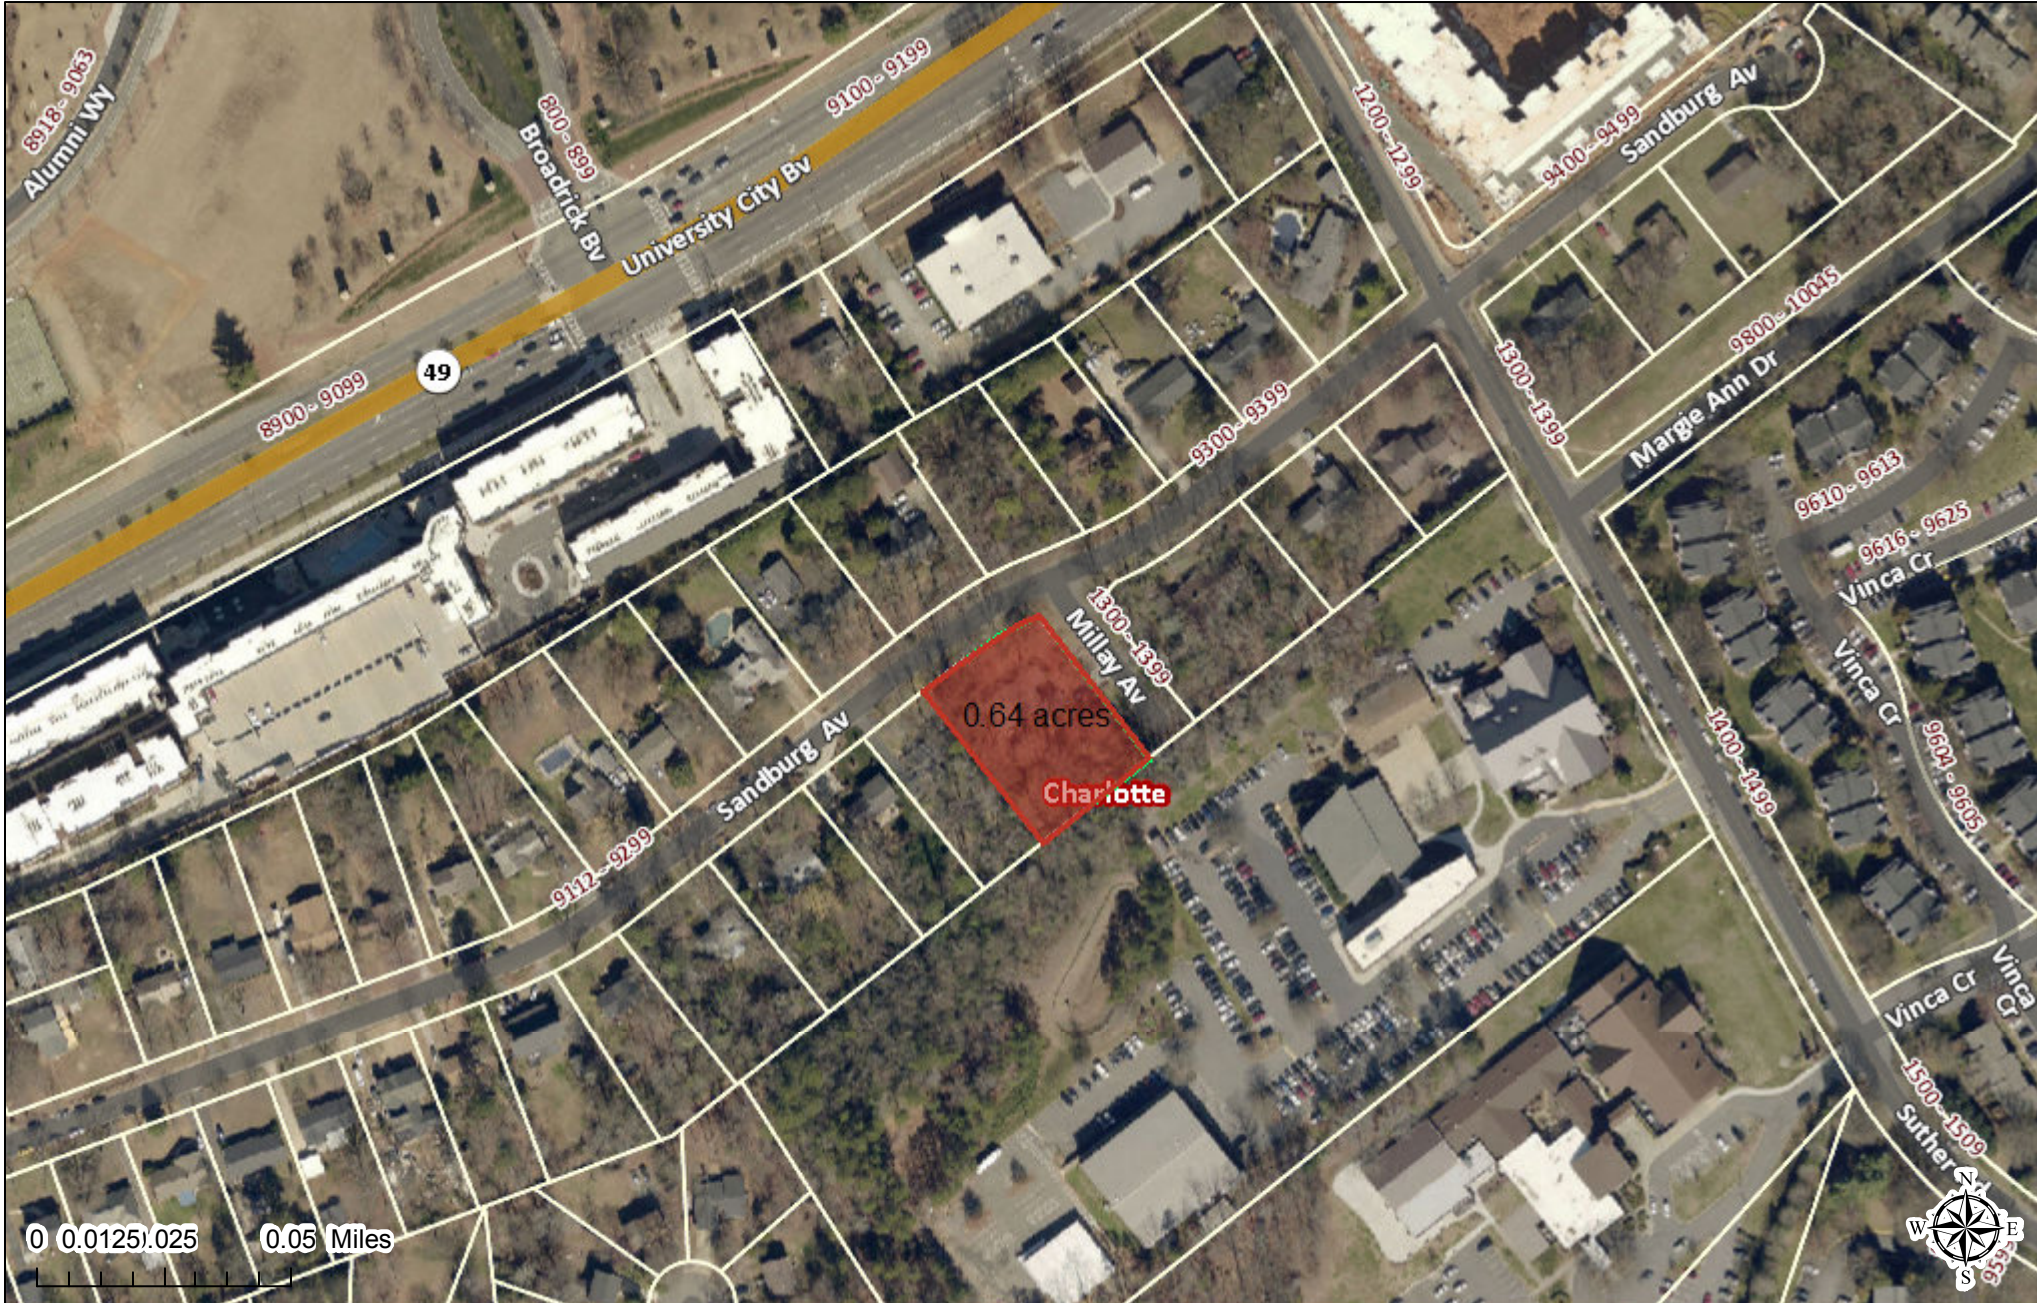

Polaris 3G Map – Mecklenburg County, North Carolina

Bonnie E. Cone House

0.64 acres(27969.00 sq ft)

Date Printed: 4/15/2019 12:40:54 PM

This map or report is prepared for the inventory of real property within Mecklenburg County and is compiled from recorded deeds, plats, tax maps, surveys, planimetric maps, and other public records and data. Users of this map or report are hereby notified that the aforementioned public primary information sources should be consulted for verification. Mecklenburg County and its mapping contractors assume no legal responsibility for the information contained herein.