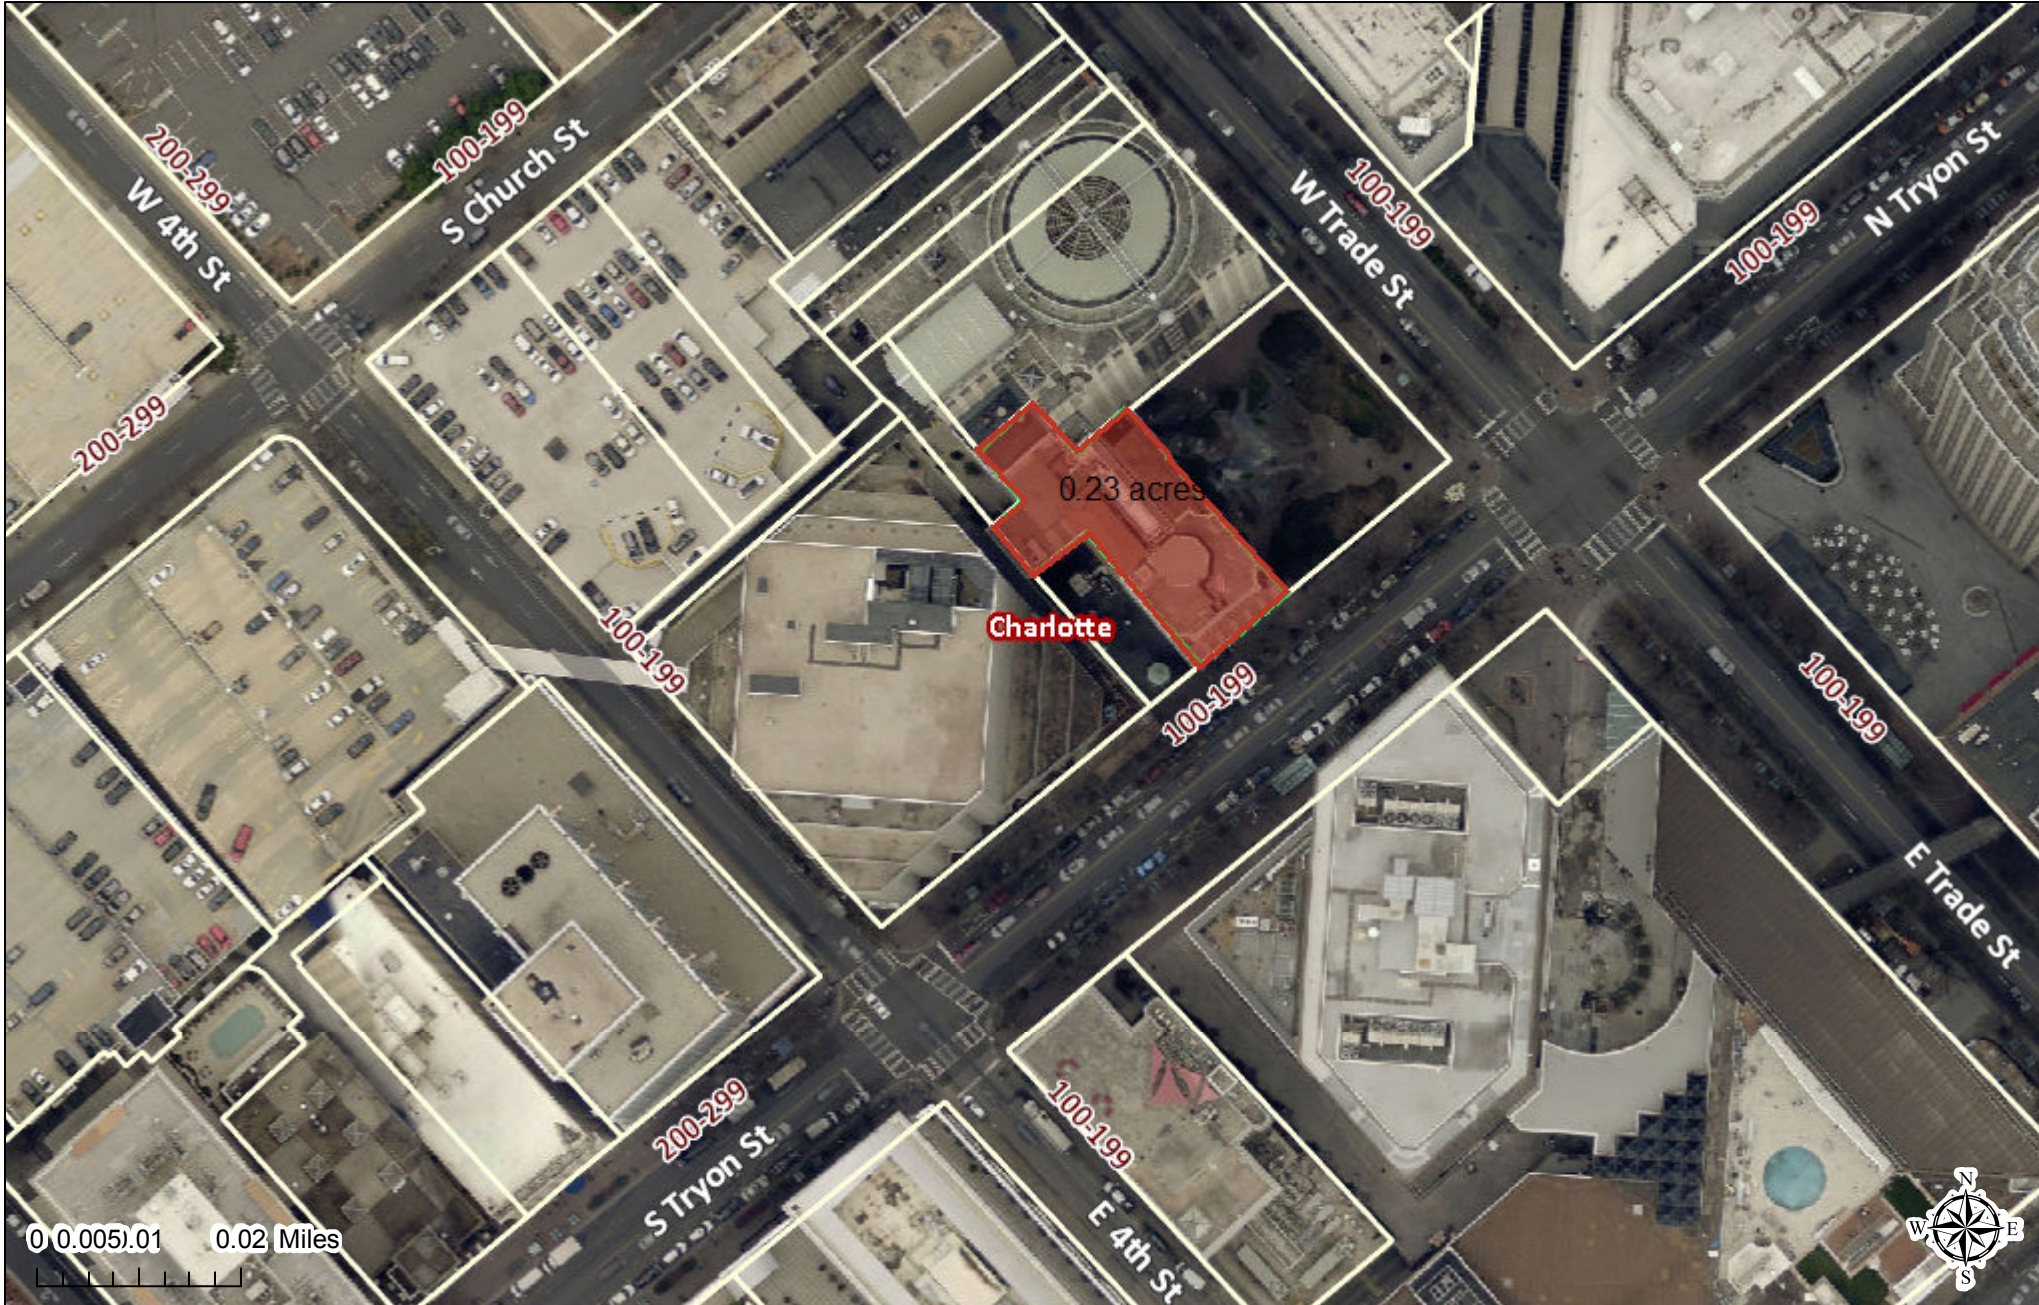

Polaris 3G Map – Mecklenburg County, North Carolina

First National Bank Building

0.23 acres(9828.33 sq ft)

Date Printed: 3/22/2019 11:49:33 AM

This map or report is prepared for the inventory of real property within Mecklenburg County and is compiled from recorded deeds, plats, tax maps, surveys, planimetric maps, and other public records and data. Users of this map or report are hereby notified that the aforementioned public primary information sources should be consulted for verification. Mecklenburg County and its mapping contractors assume no legal responsibility for the information contained herein.