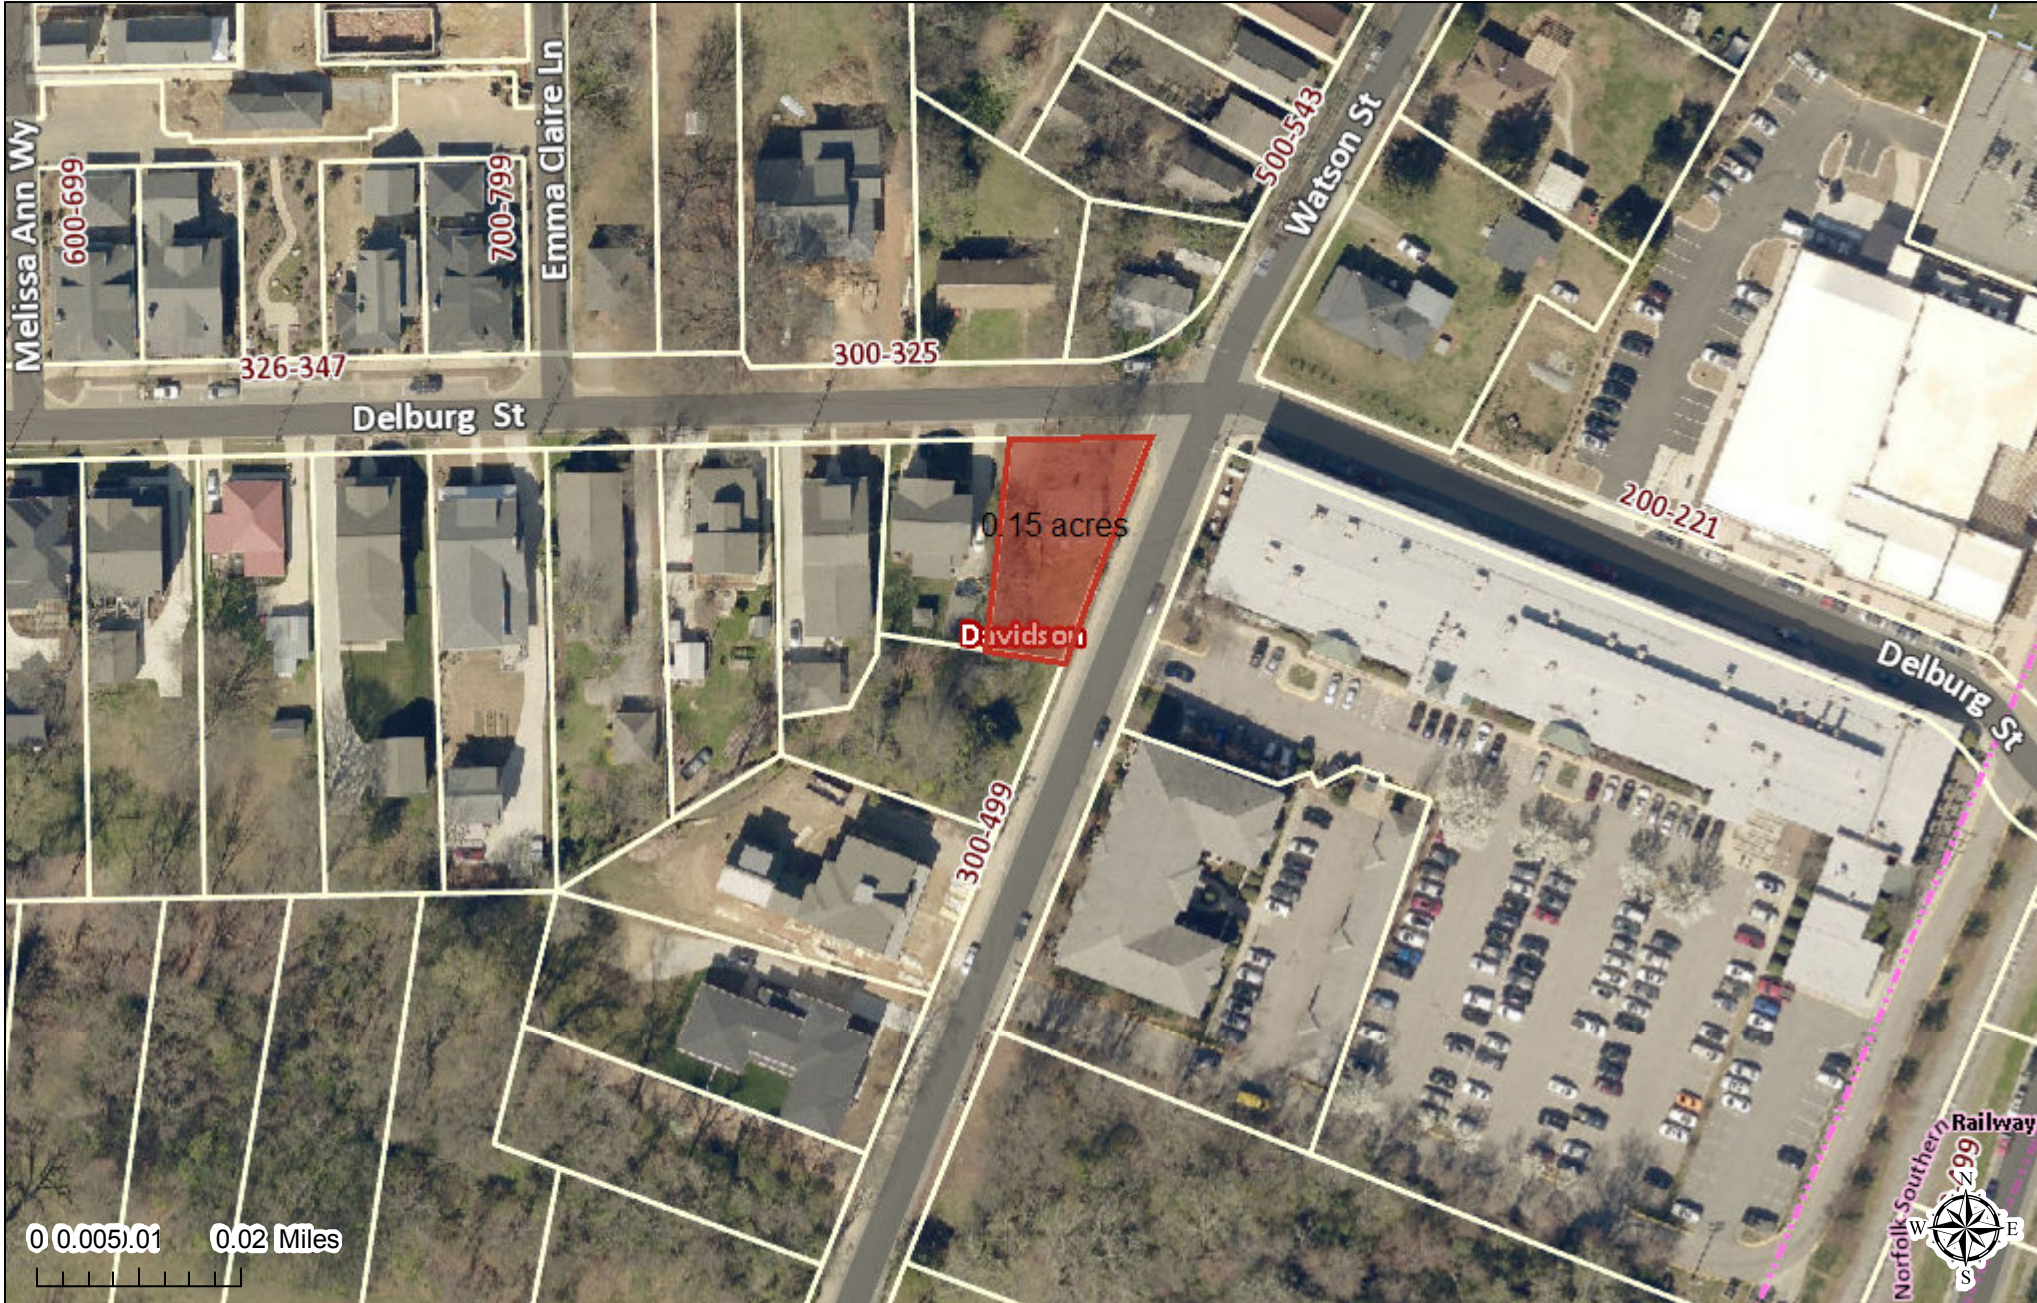

Polaris 3G Map – Mecklenburg County, North Carolina

Delburg Mill House

0.15 acres(6550.73 sq ft)

Date Printed: 3/22/2019 11:42:51 AM

This map or report is prepared for the inventory of real property within Mecklenburg County and is compiled from recorded deeds, plats, tax maps, surveys, planimetric maps, and other public records and data. Users of this map or report are hereby notified that the aforementioned public primary information sources should be consulted for verification. Mecklenburg County and its mapping contractors assume no legal responsibility for the information contained herein.