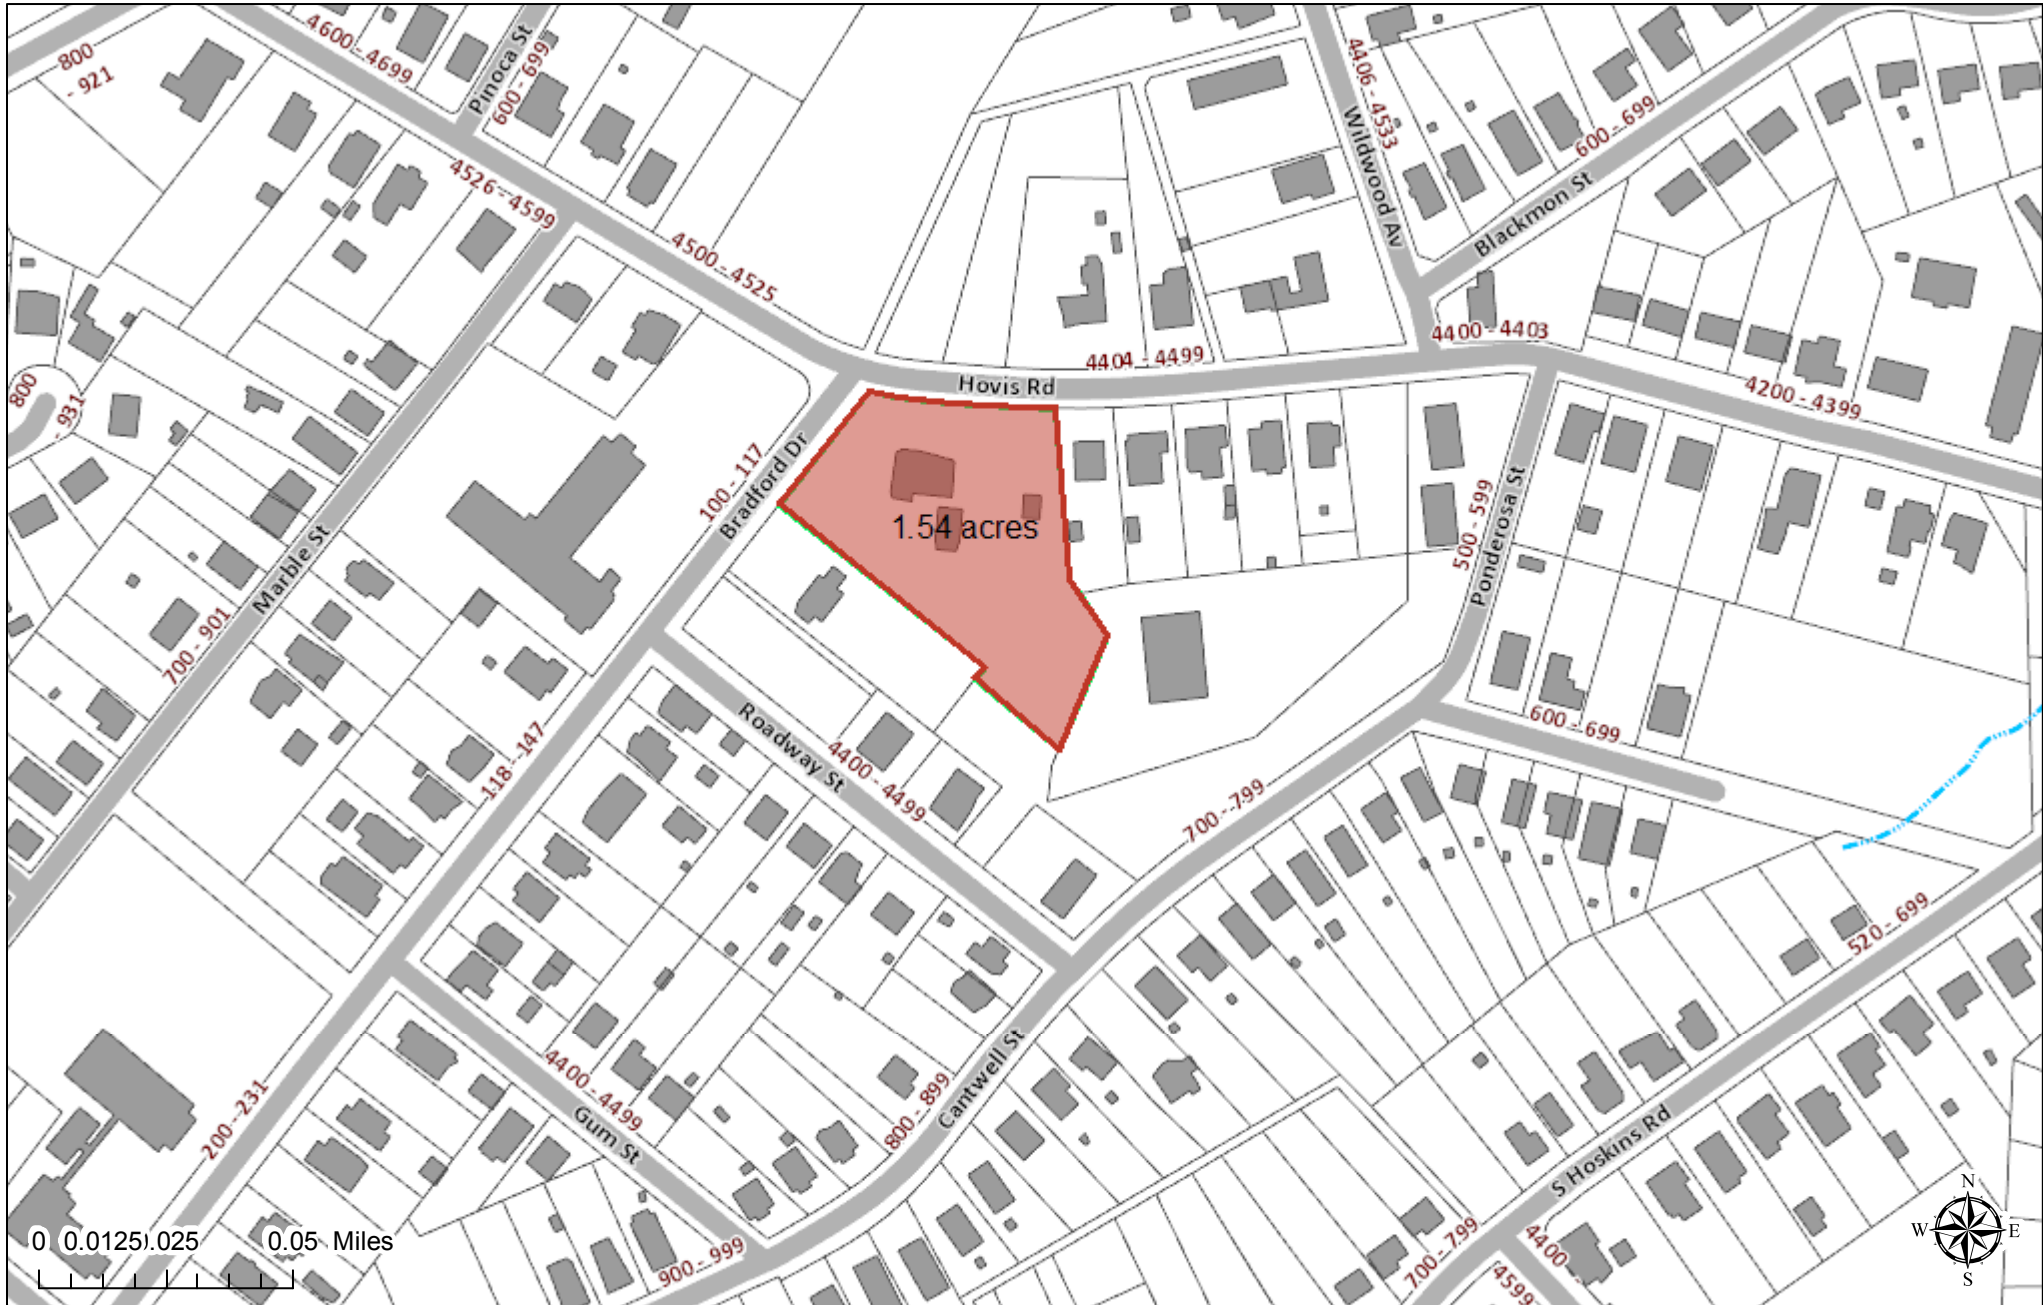

Polaris 3G Map – Mecklenburg County, North Carolina

Thomasboro House

1.54 acres(67213.67 sq ft)

Date Printed: 1/15/2019 11:28:31 AM

This map or report is prepared for the inventory of real property within Mecklenburg County and is compiled from recorded deeds, plats, tax maps, surveys, planimetric maps, and other public records and data. Users of this map or report are hereby notified that the aforementioned public primary information sources should be consulted for verification. Mecklenburg County and its mapping contractors assume no legal responsibility for the information contained herein.