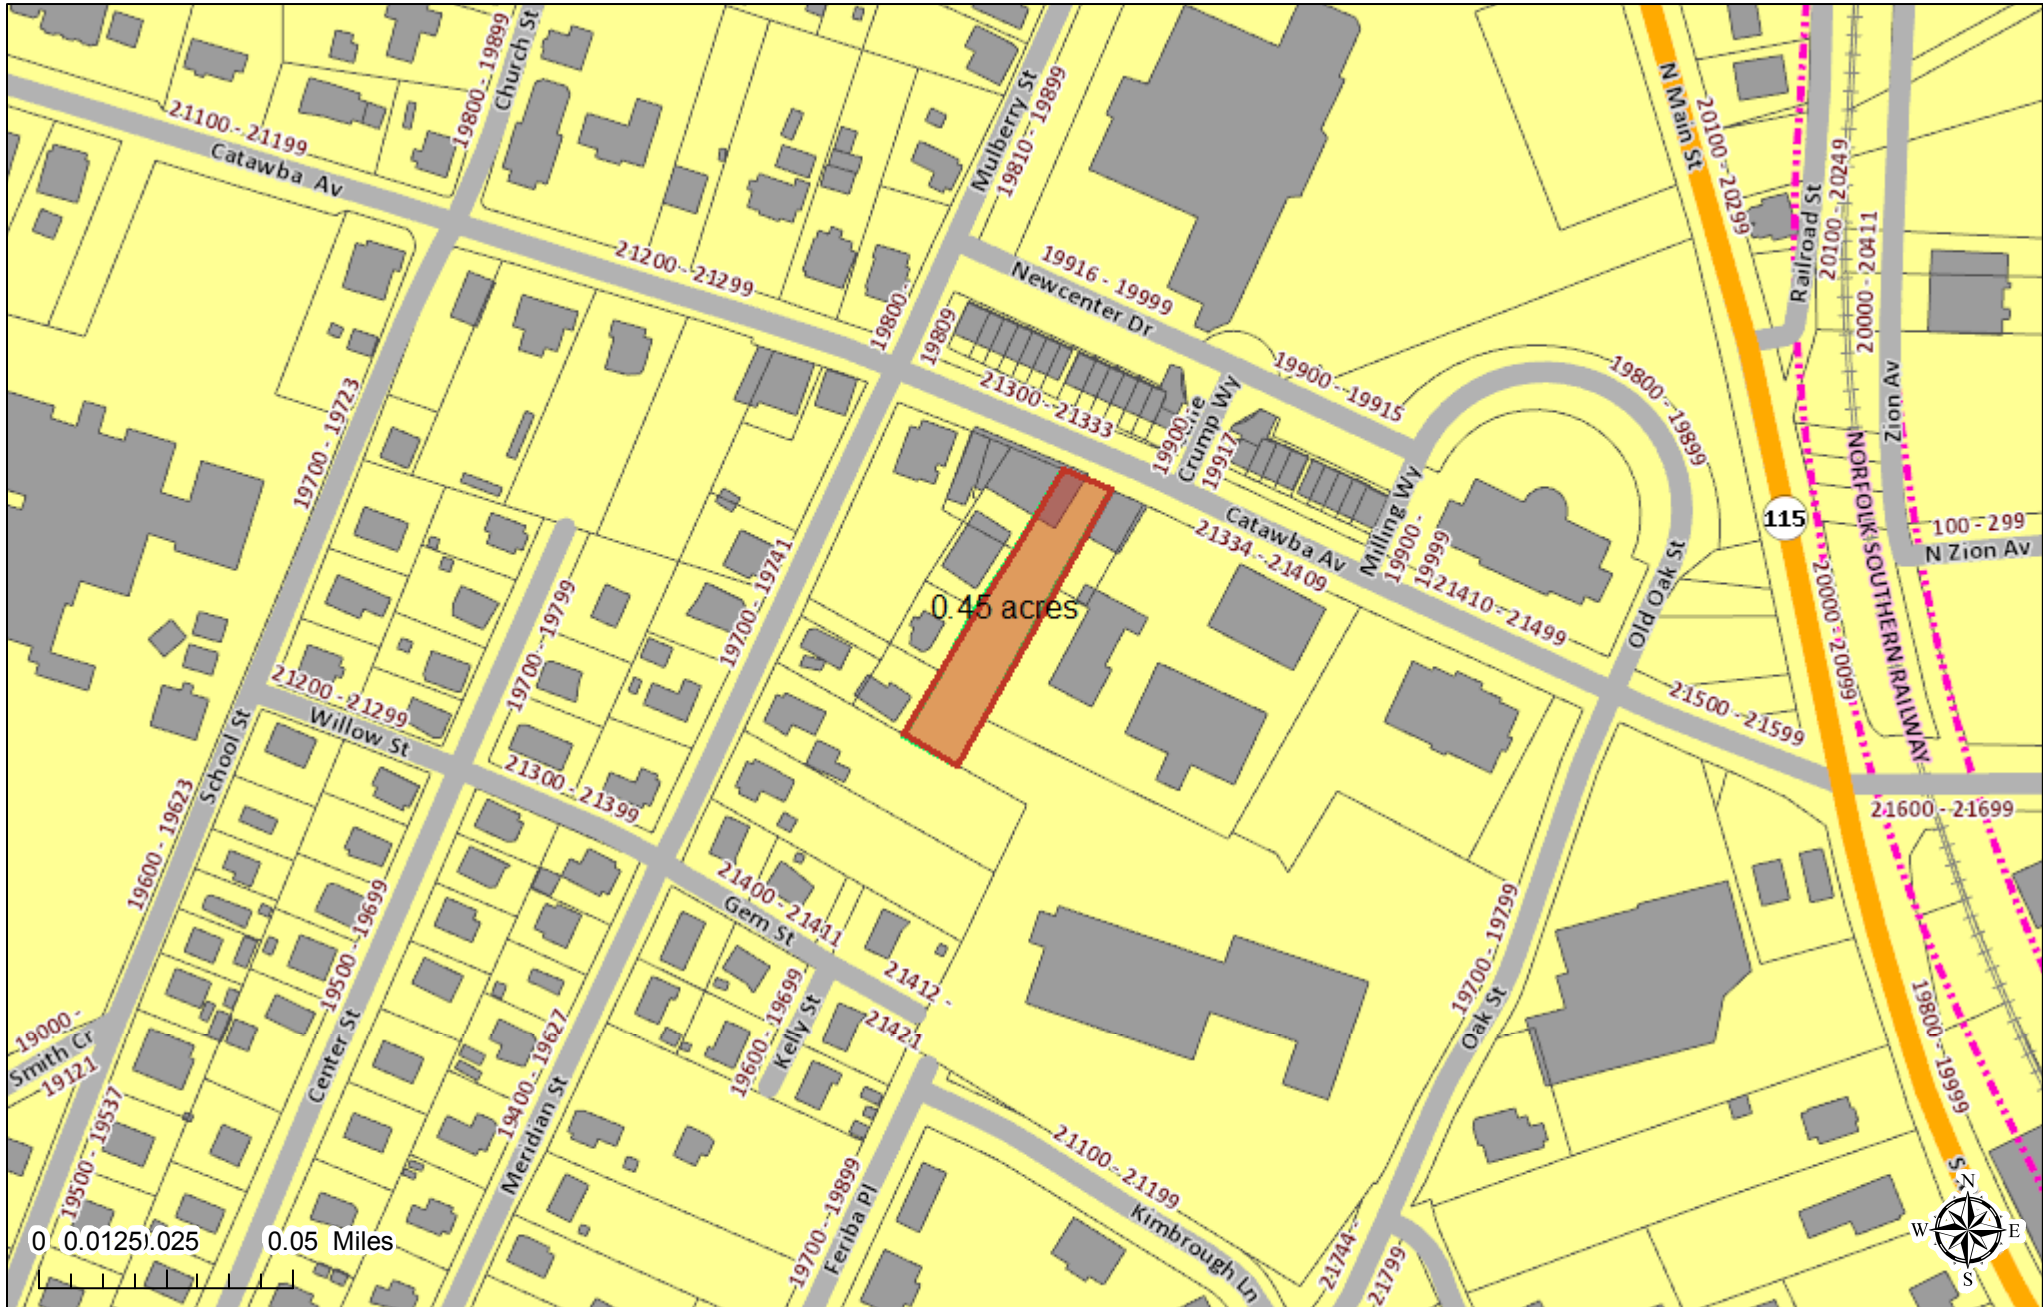

# Polaris 3G Map – Mecklenburg County, North Carolina

## Smith Building

0.45 acres(19474.63 sq ft)

Date Printed: 1/15/2019 11:46:33 AM

This map or report is prepared for the inventory of real property within Mecklenburg County and is compiled from recorded deeds, plats, tax maps, surveys, planimetric maps, and other public records and data. Users of this map or report are hereby notified that the aforementioned public primary information sources should be consulted for verification. Mecklenburg County and its mapping contractors assume no legal responsibility for the information contained herein.