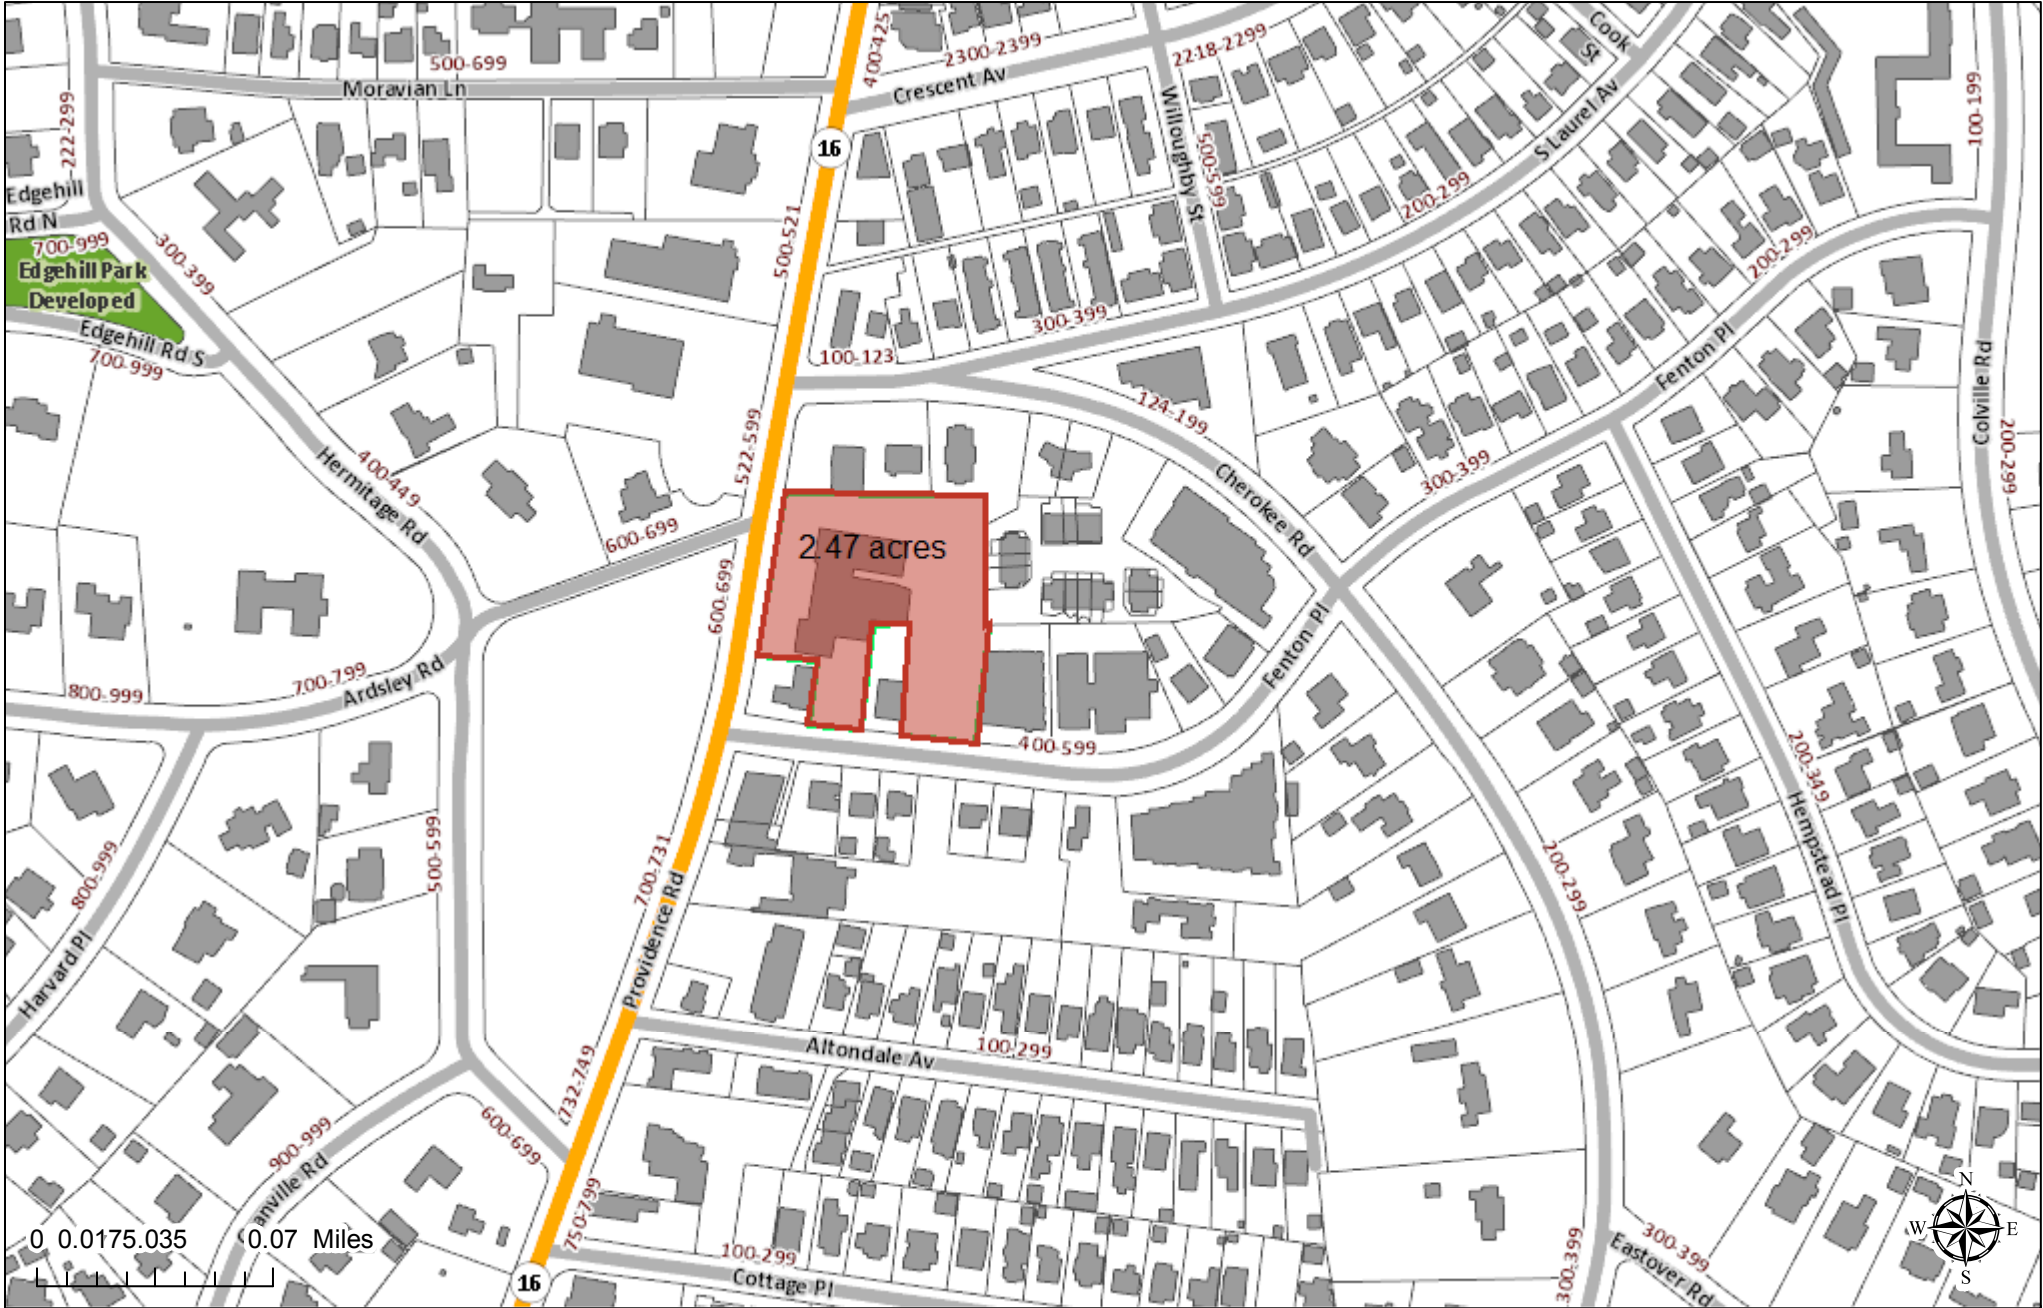

# Polaris 3G Map – Mecklenburg County, North Carolina

## Providence Road Shopping Center

2.47 acres(107605.68 sq ft)

Date Printed: 1/15/2019 12:28:33 PM

This map or report is prepared for the inventory of real property within Mecklenburg County and is compiled from recorded deeds, plats, tax maps, surveys, planimetric maps, and other public records and data. Users of this map or report are hereby notified that the aforementioned public primary information sources should be consulted for verification. Mecklenburg County and its mapping contractors assume no legal responsibility for the information contained herein.