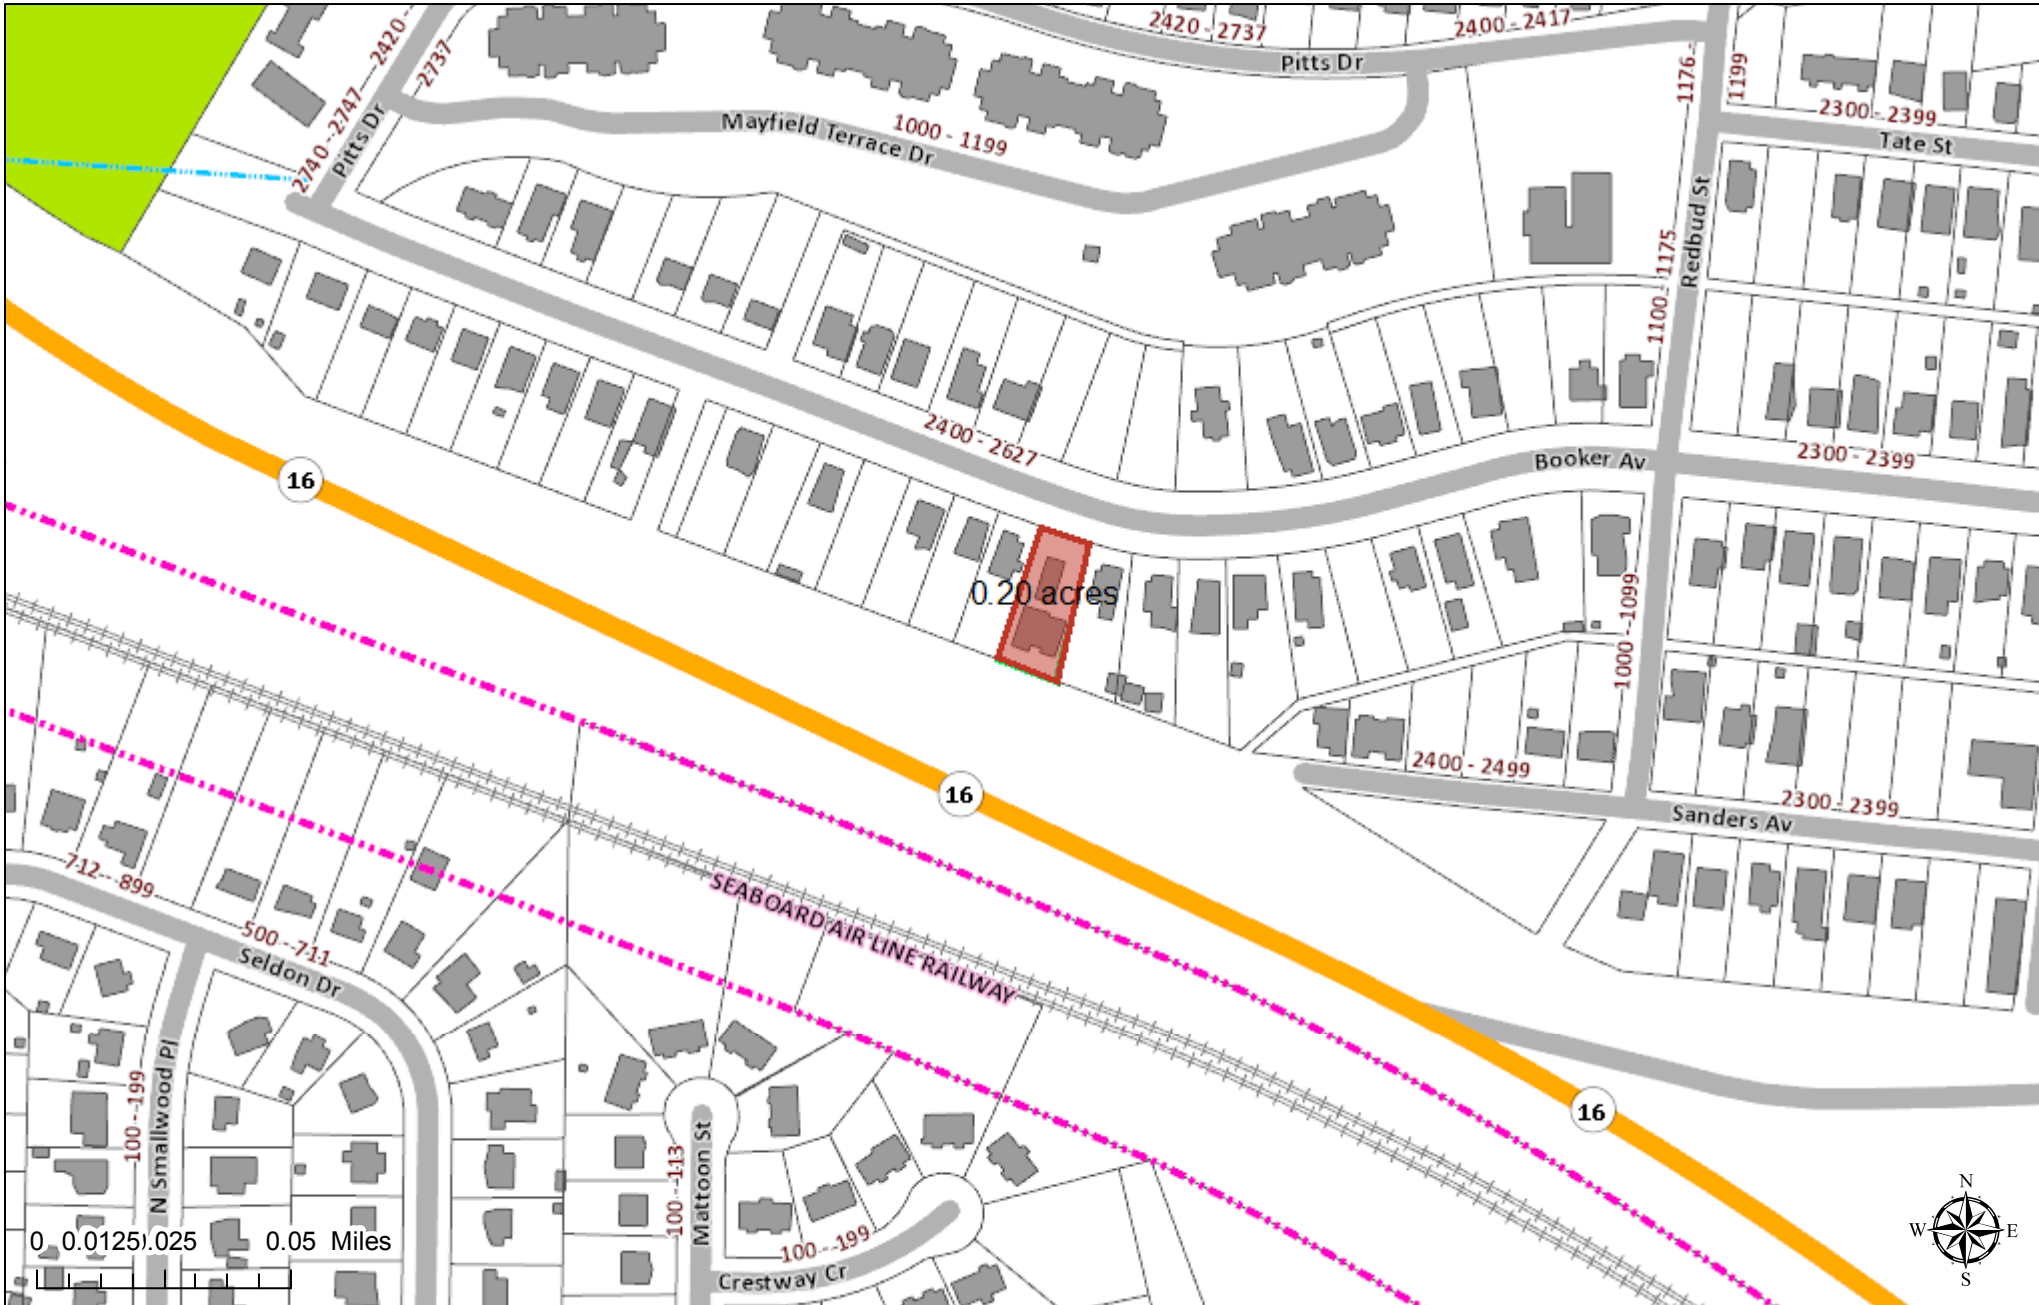

Polaris 3G Map – Mecklenburg County, North Carolina

Patterson Grocery Store

0.20 acres(8651.56 sq ft)

Date Printed: 1/15/2019 12:14:12 PM

This map or report is prepared for the inventory of real property within Mecklenburg County and is compiled from recorded deeds, plats, tax maps, surveys, planimetric maps, and other public records and data. Users of this map or report are hereby notified that the aforementioned public primary information sources should be consulted for verification. Mecklenburg County and its mapping contractors assume no legal responsibility for the information contained herein.