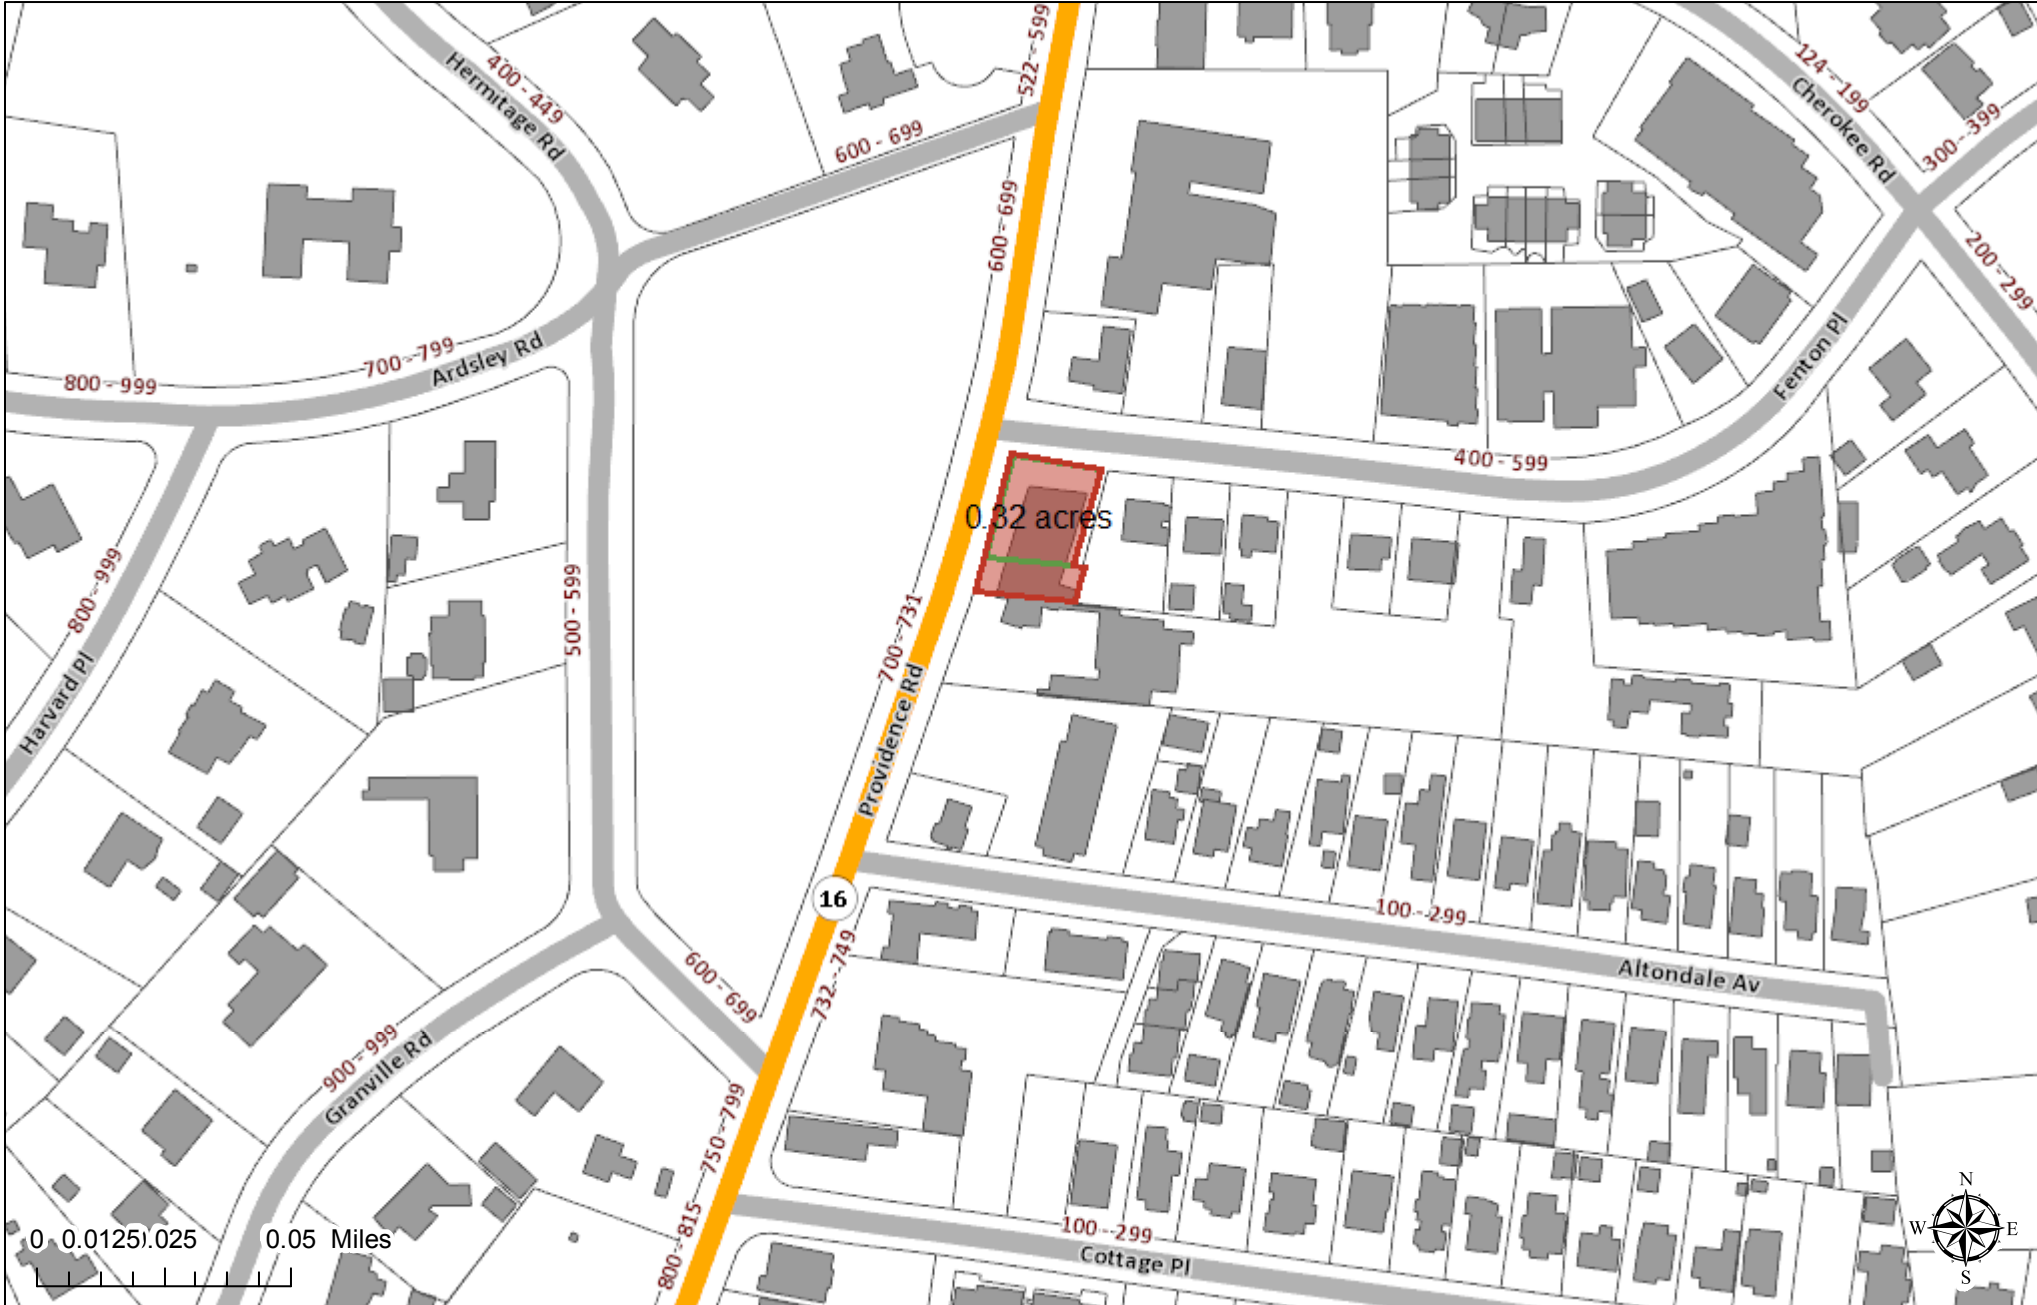

Polaris 3G Map – Mecklenburg County, North Carolina

Myers Park Shopping Center

0.32 acres(13788.58 sq ft)

Date Printed: 1/15/2019 12:24:10 PM

This map or report is prepared for the inventory of real property within Mecklenburg County and is compiled from recorded deeds, plats, tax maps, surveys, planimetric maps, and other public records and data. Users of this map or report are hereby notified that the aforementioned public primary information sources should be consulted for verification. Mecklenburg County and its mapping contractors assume no legal responsibility for the information contained herein.