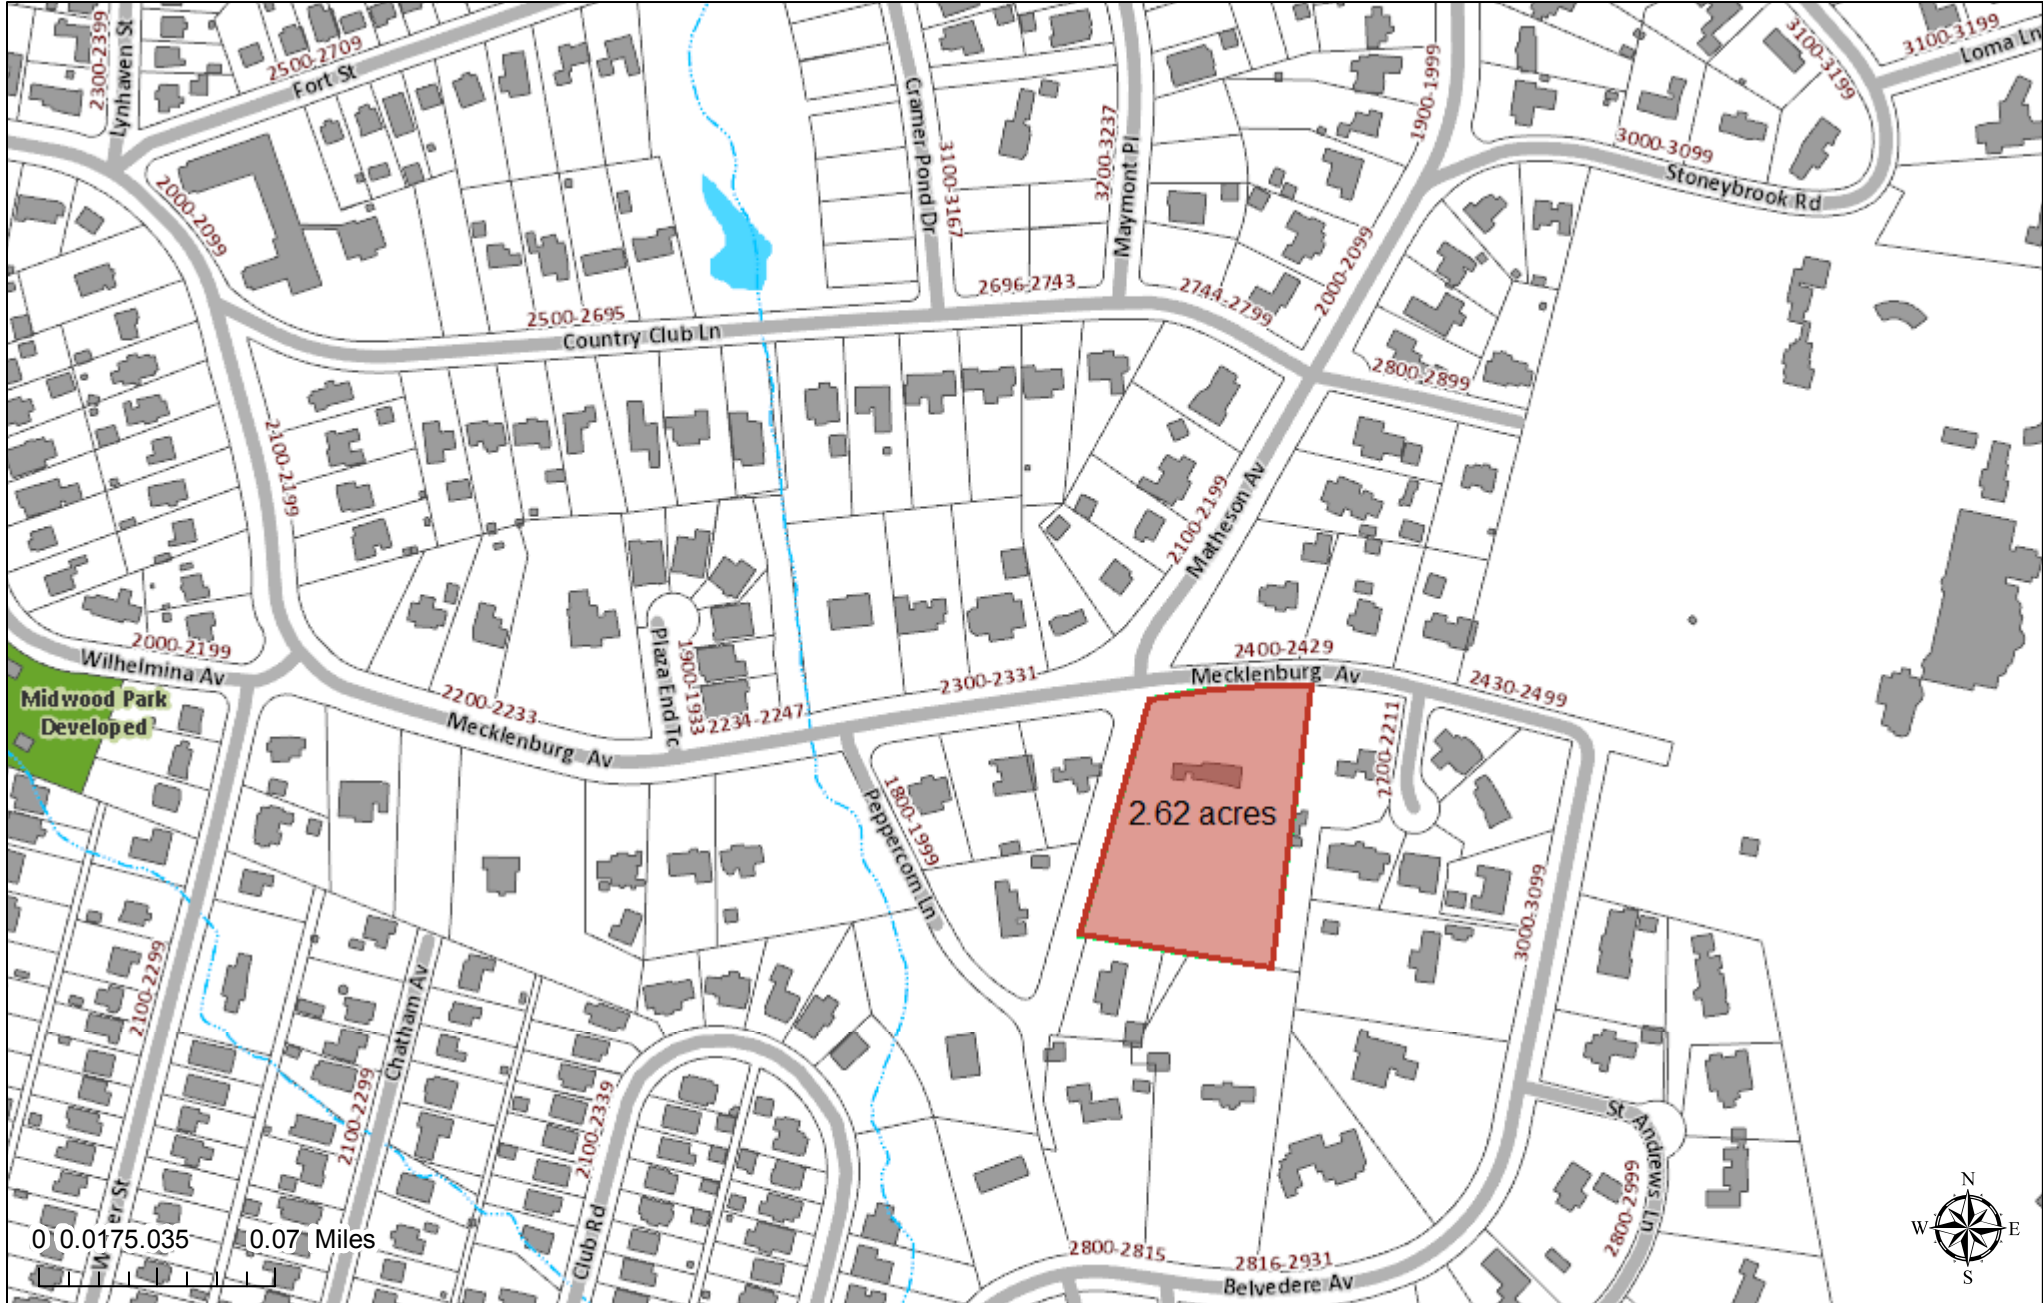

Polaris 3G Map – Mecklenburg County, North Carolina

Victor Shaw House

2.62 acres(113998.39 sq ft)

Date Printed: 11/21/2018 11:34:29 AM

This map or report is prepared for the inventory of real property within Mecklenburg County and is compiled from recorded deeds, plats, tax maps, surveys, planimetric maps, and other public records and data. Users of this map or report are hereby notified that the aforementioned public primary information sources should be consulted for verification. Mecklenburg County and its mapping contractors assume no legal responsibility for the information contained herein.