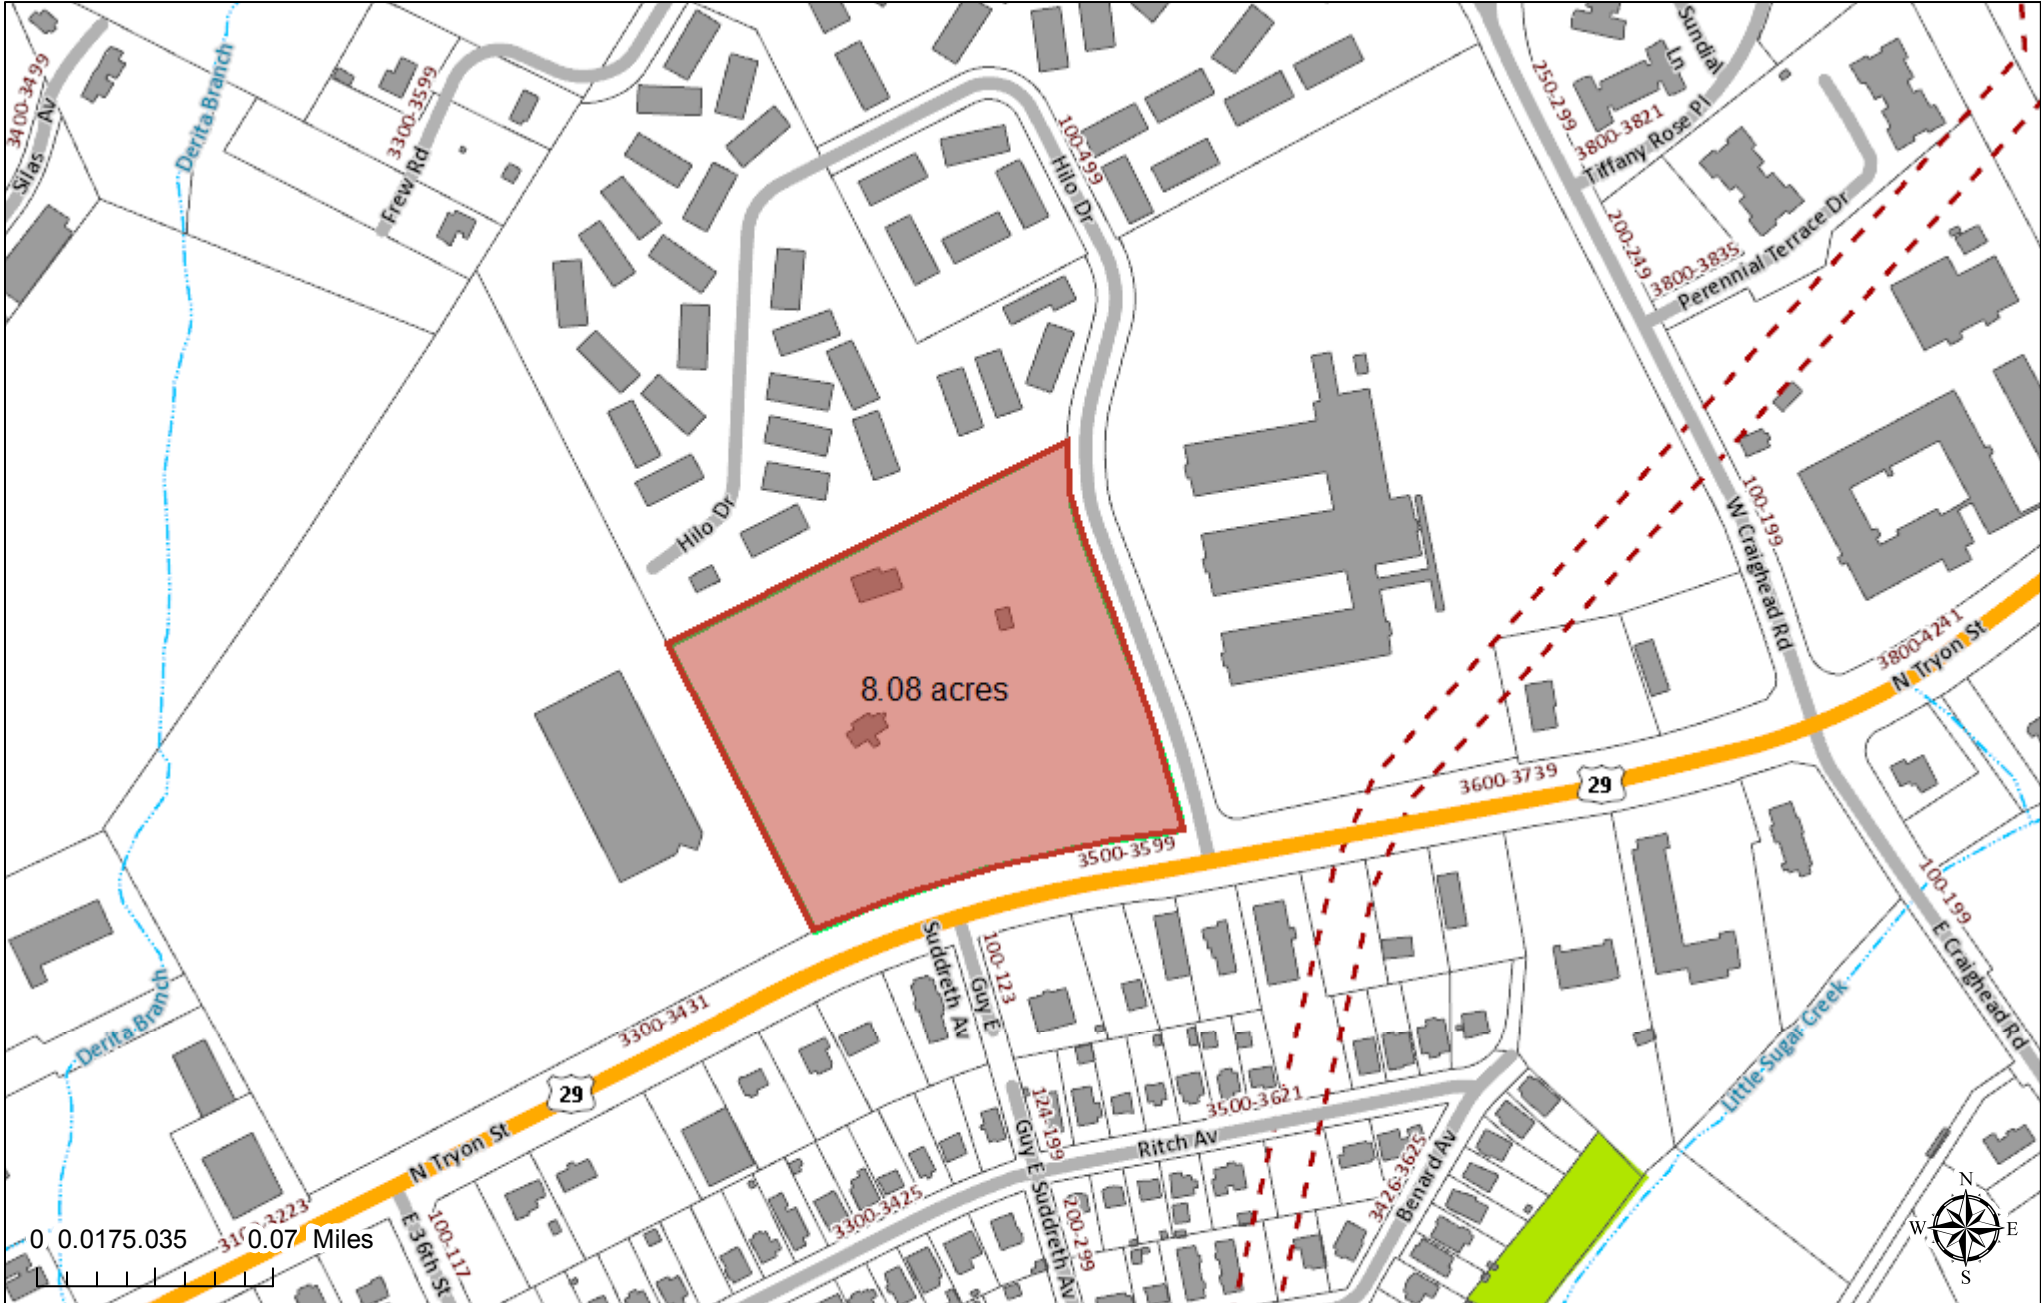

Polaris 3G Map – Mecklenburg County, North Carolina

Rosedale

8.08 acres(352139.00 sq ft)

Date Printed: 11/21/2018 10:55:49 AM

This map or report is prepared for the inventory of real property within Mecklenburg County and is compiled from recorded deeds, plats, tax maps, surveys, planimetric maps, and other public records and data. Users of this map or report are hereby notified that the aforementioned public primary information sources should be consulted for verification. Mecklenburg County and its mapping contractors assume no legal responsibility for the information contained herein.