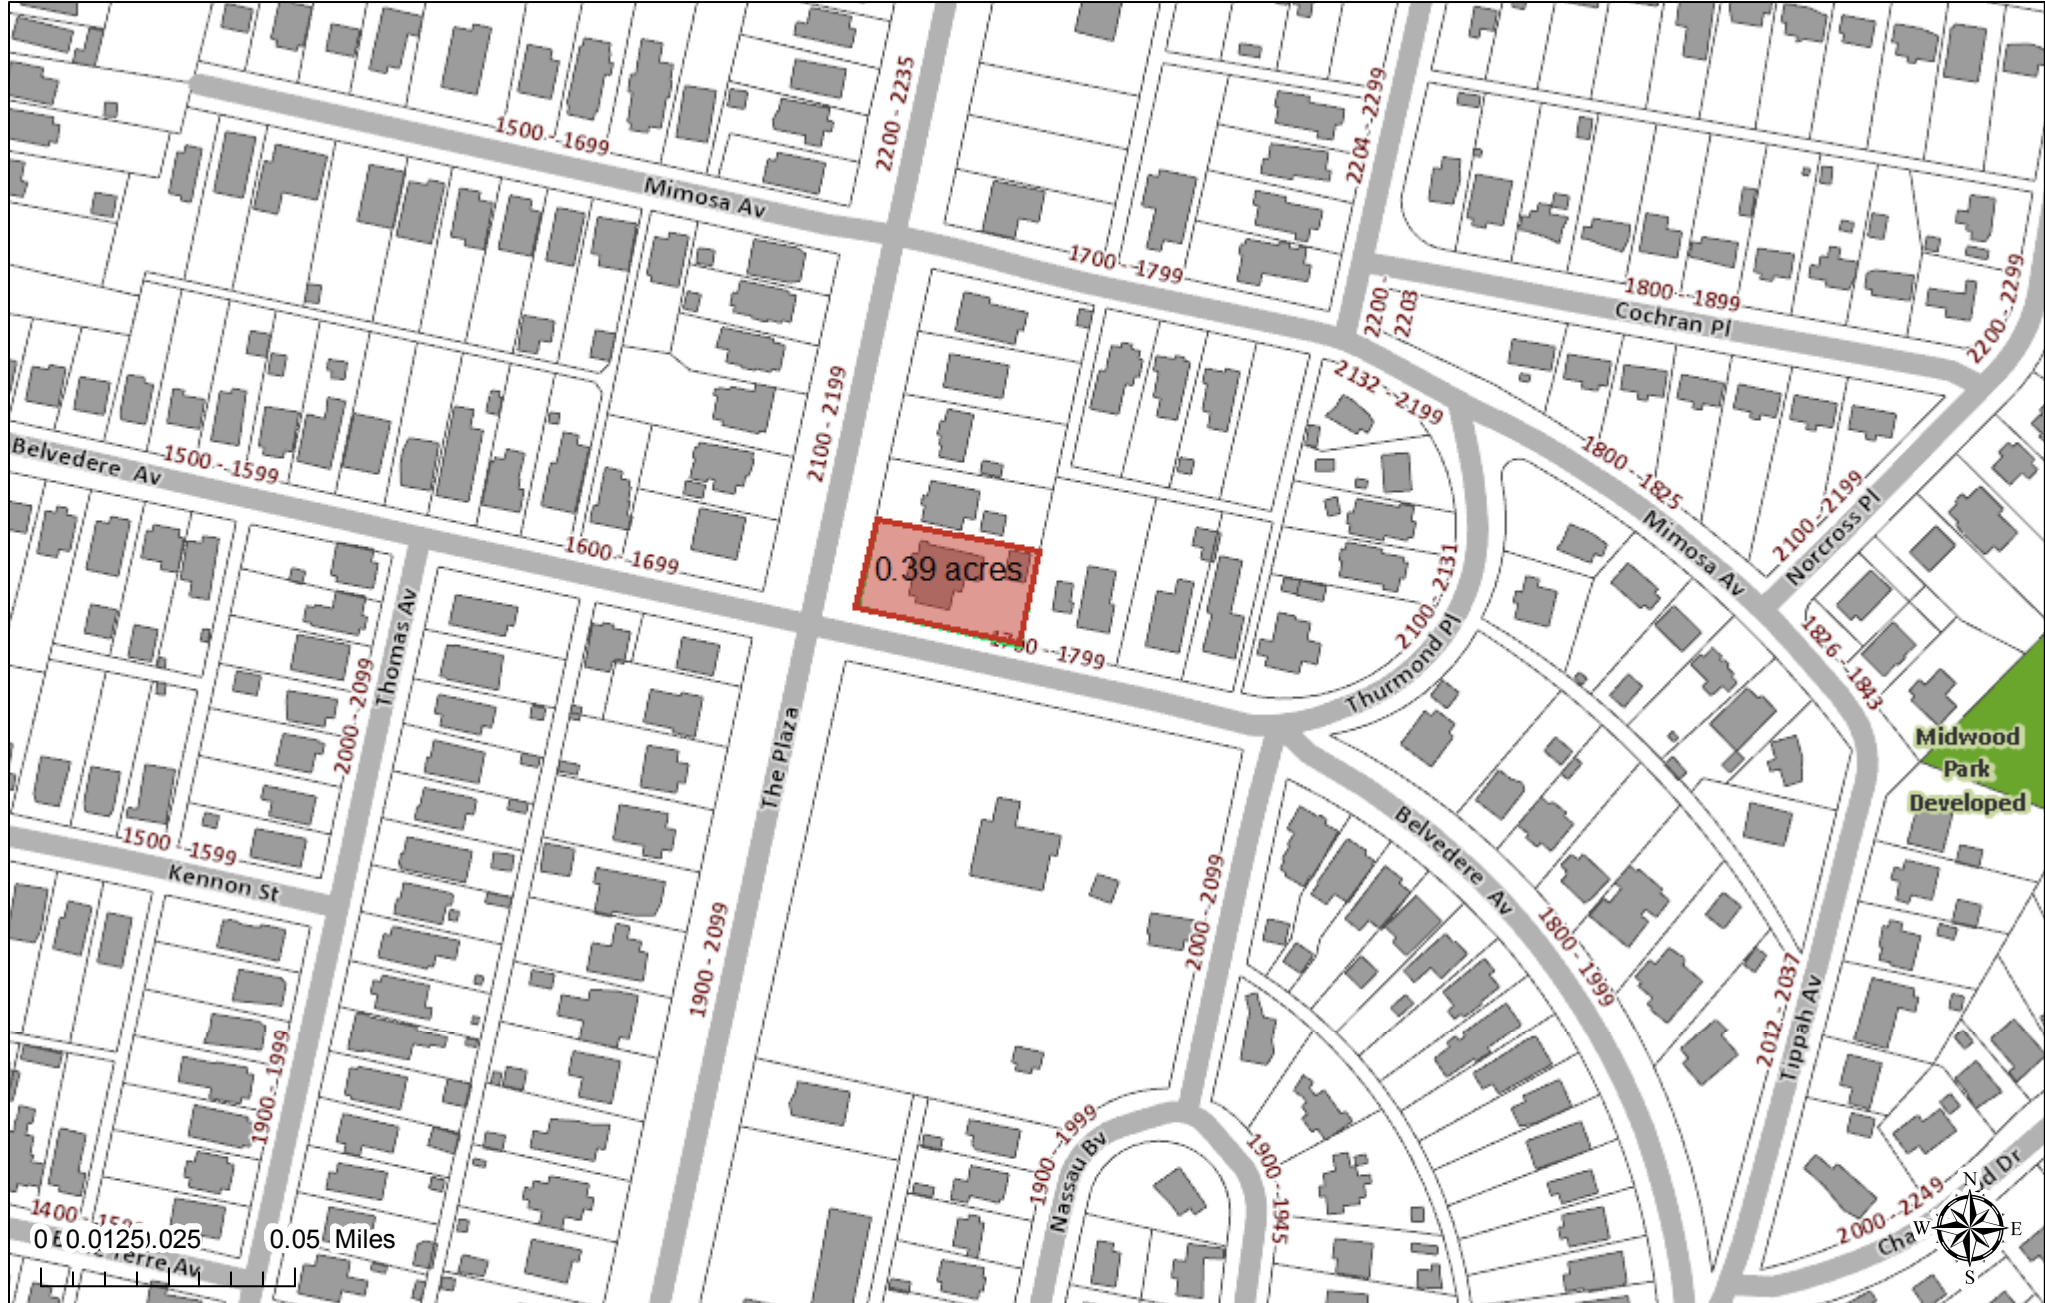

Polaris 3G Map – Mecklenburg County, North Carolina

Kilgo House

0.39 acres(16823.66 sq ft)

Date Printed: 11/21/2018 10:15:48 AM

This map or report is prepared for the inventory of real property within Mecklenburg County and is compiled from recorded deeds, plats, tax maps, surveys, planimetric maps, and other public records and data. Users of this map or report are hereby notified that the aforementioned public primary information sources should be consulted for verification. Mecklenburg County and its mapping contractors assume no legal responsibility for the information contained herein.