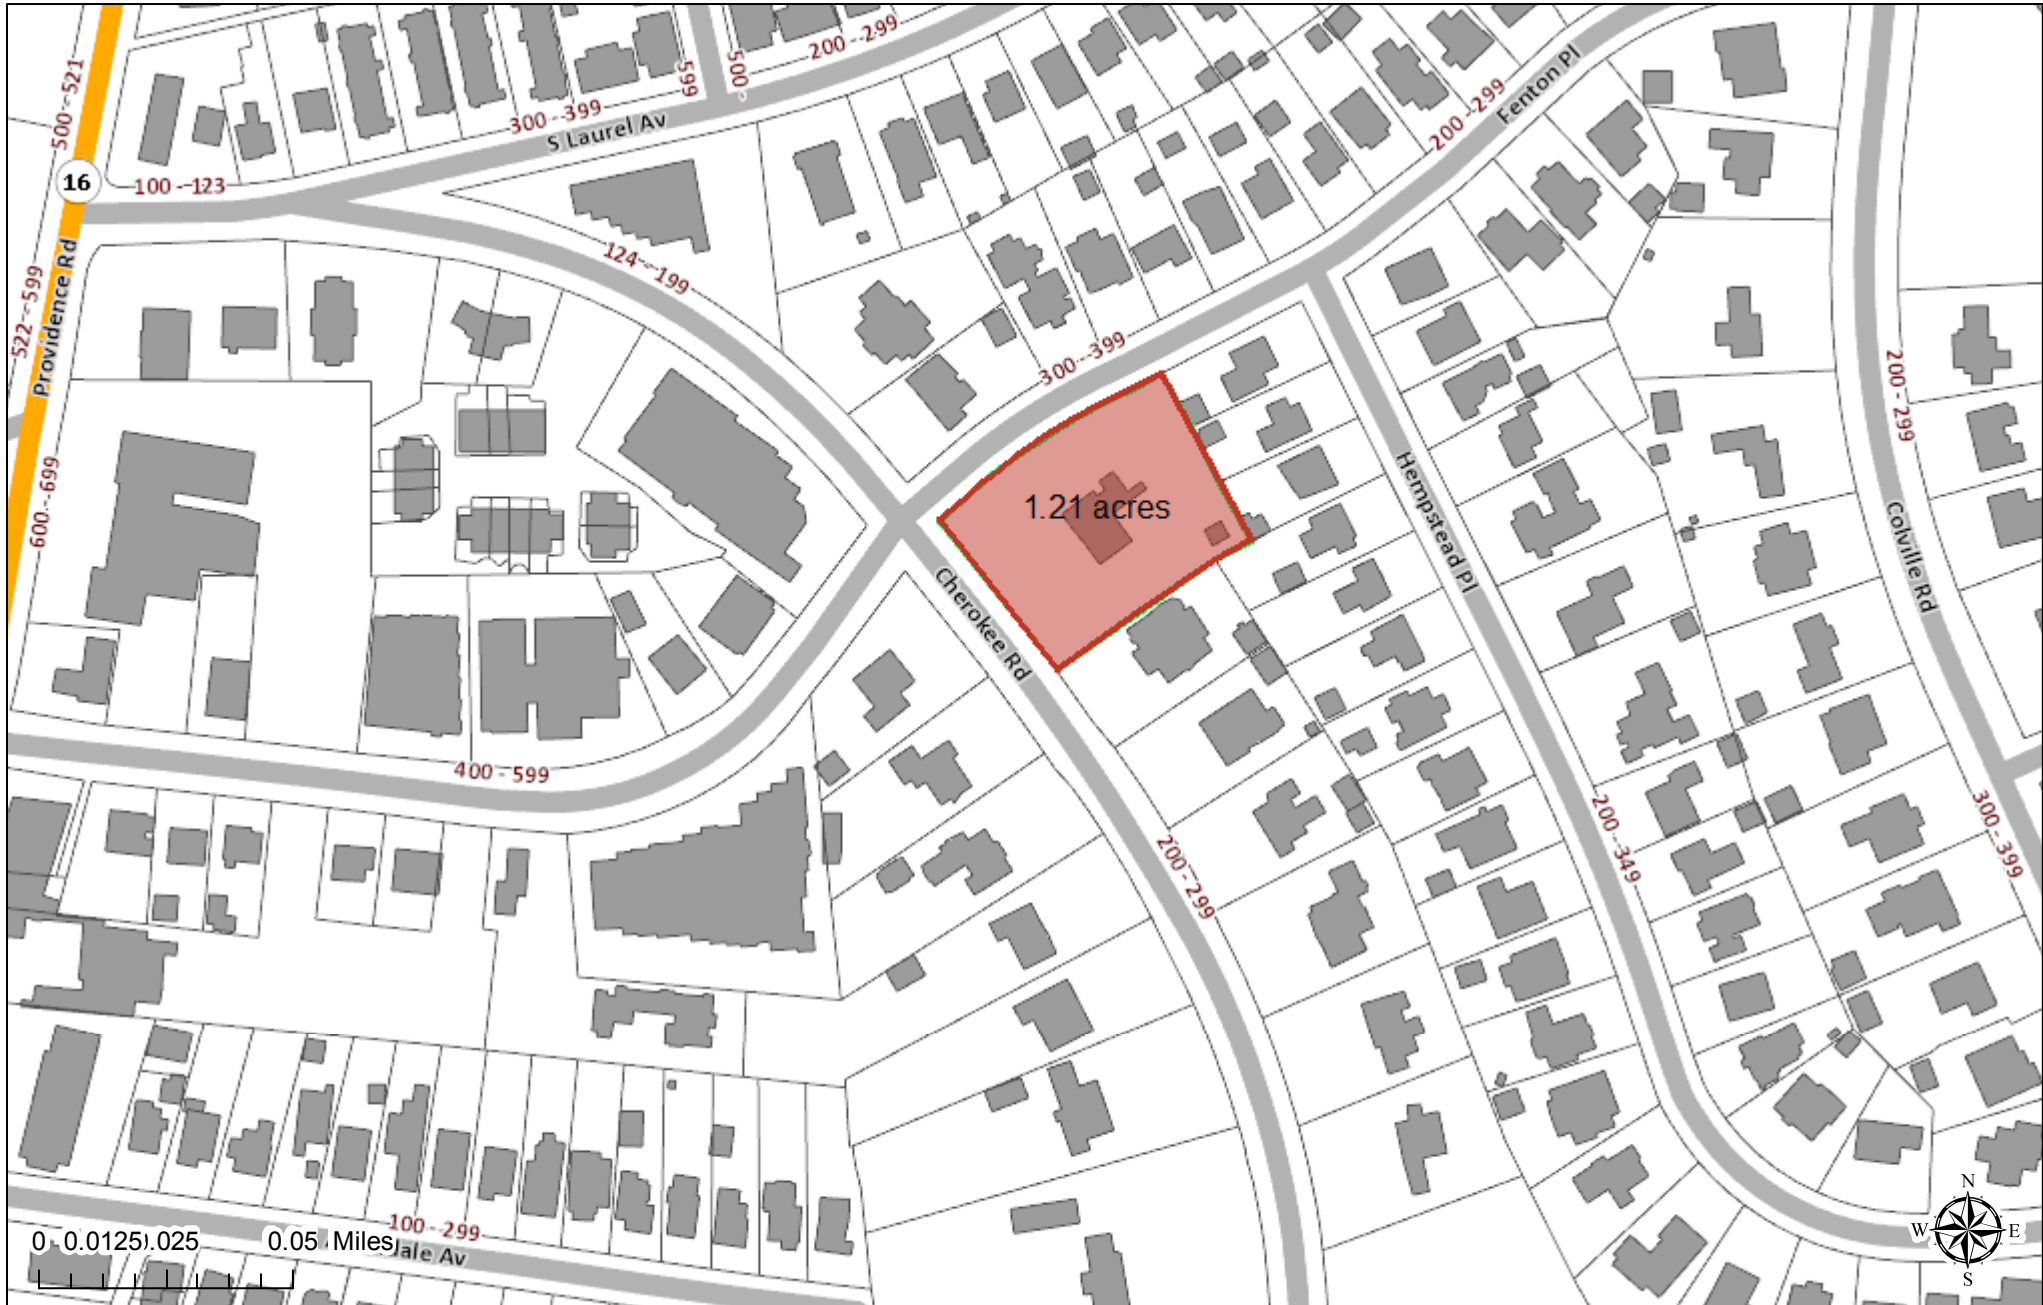

# Polaris 3G Map – Mecklenburg County, North Carolina

## Hamilton Jones House

1.21 acres(52679.52 sq ft)

Date Printed: 11/21/2018 10:27:07 AM

This map or report is prepared for the inventory of real property within Mecklenburg County and is compiled from recorded deeds, plats, tax maps, surveys, planimetric maps, and other public records and data. Users of this map or report are hereby notified that the aforementioned public primary information sources should be consulted for verification. Mecklenburg County and its mapping contractors assume no legal responsibility for the information contained herein.