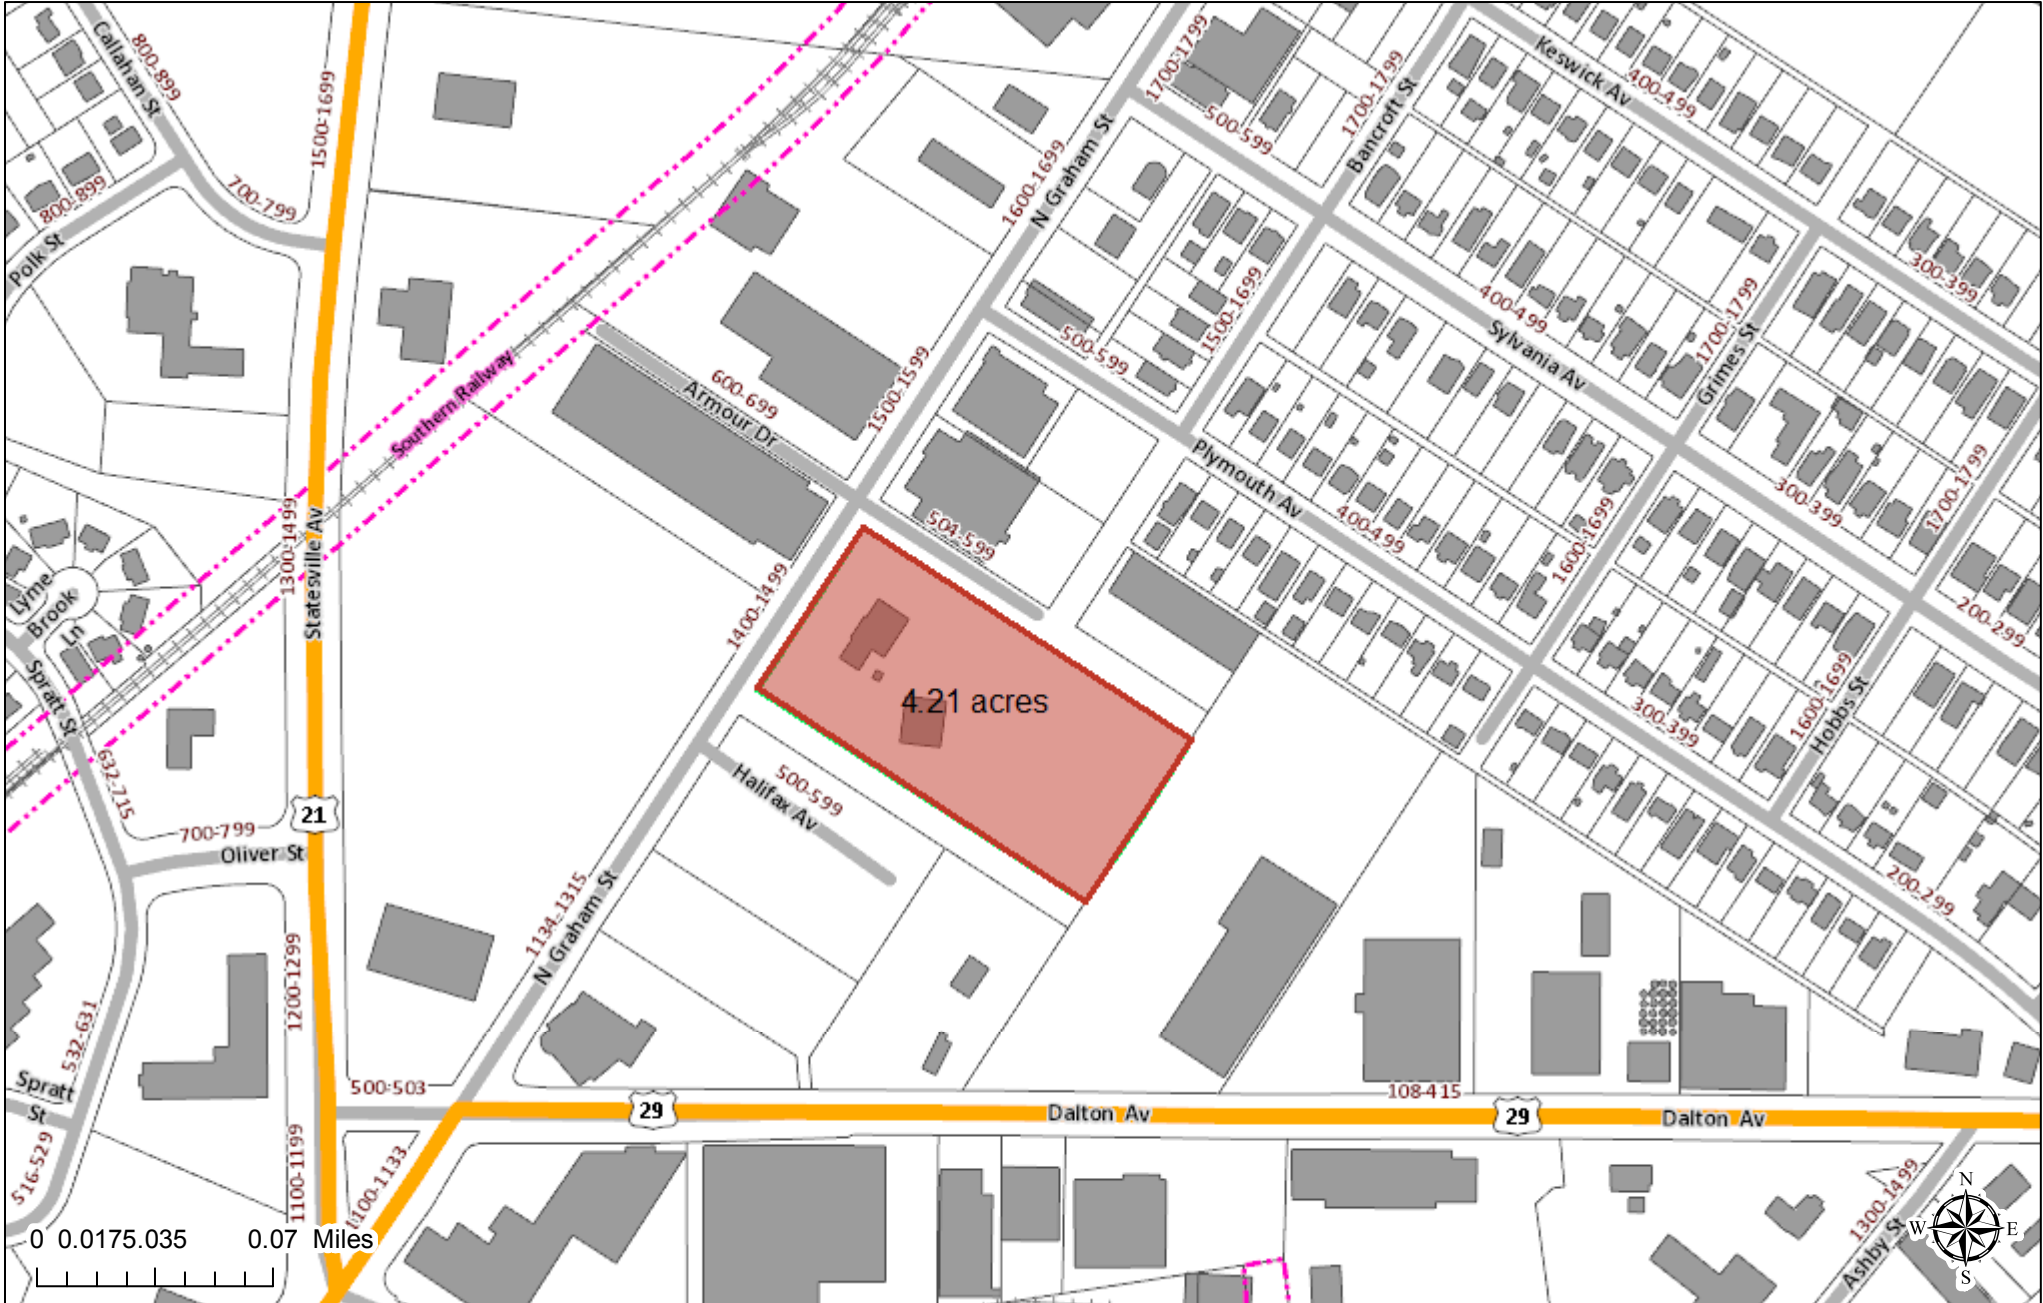

Polaris 3G Map – Mecklenburg County, North Carolina

Parks Hutchison School

4.21 acres(183578.75 sq ft)

Date Printed: 9/19/2018 12:57:42 PM

This map or report is prepared for the inventory of real property within Mecklenburg County and is compiled from recorded deeds, plats, tax maps, surveys, planimetric maps, and other public records and data. Users of this map or report are hereby notified that the aforementioned public primary information sources should be consulted for verification. Mecklenburg County and its mapping contractors assume no legal responsibility for the information contained herein.