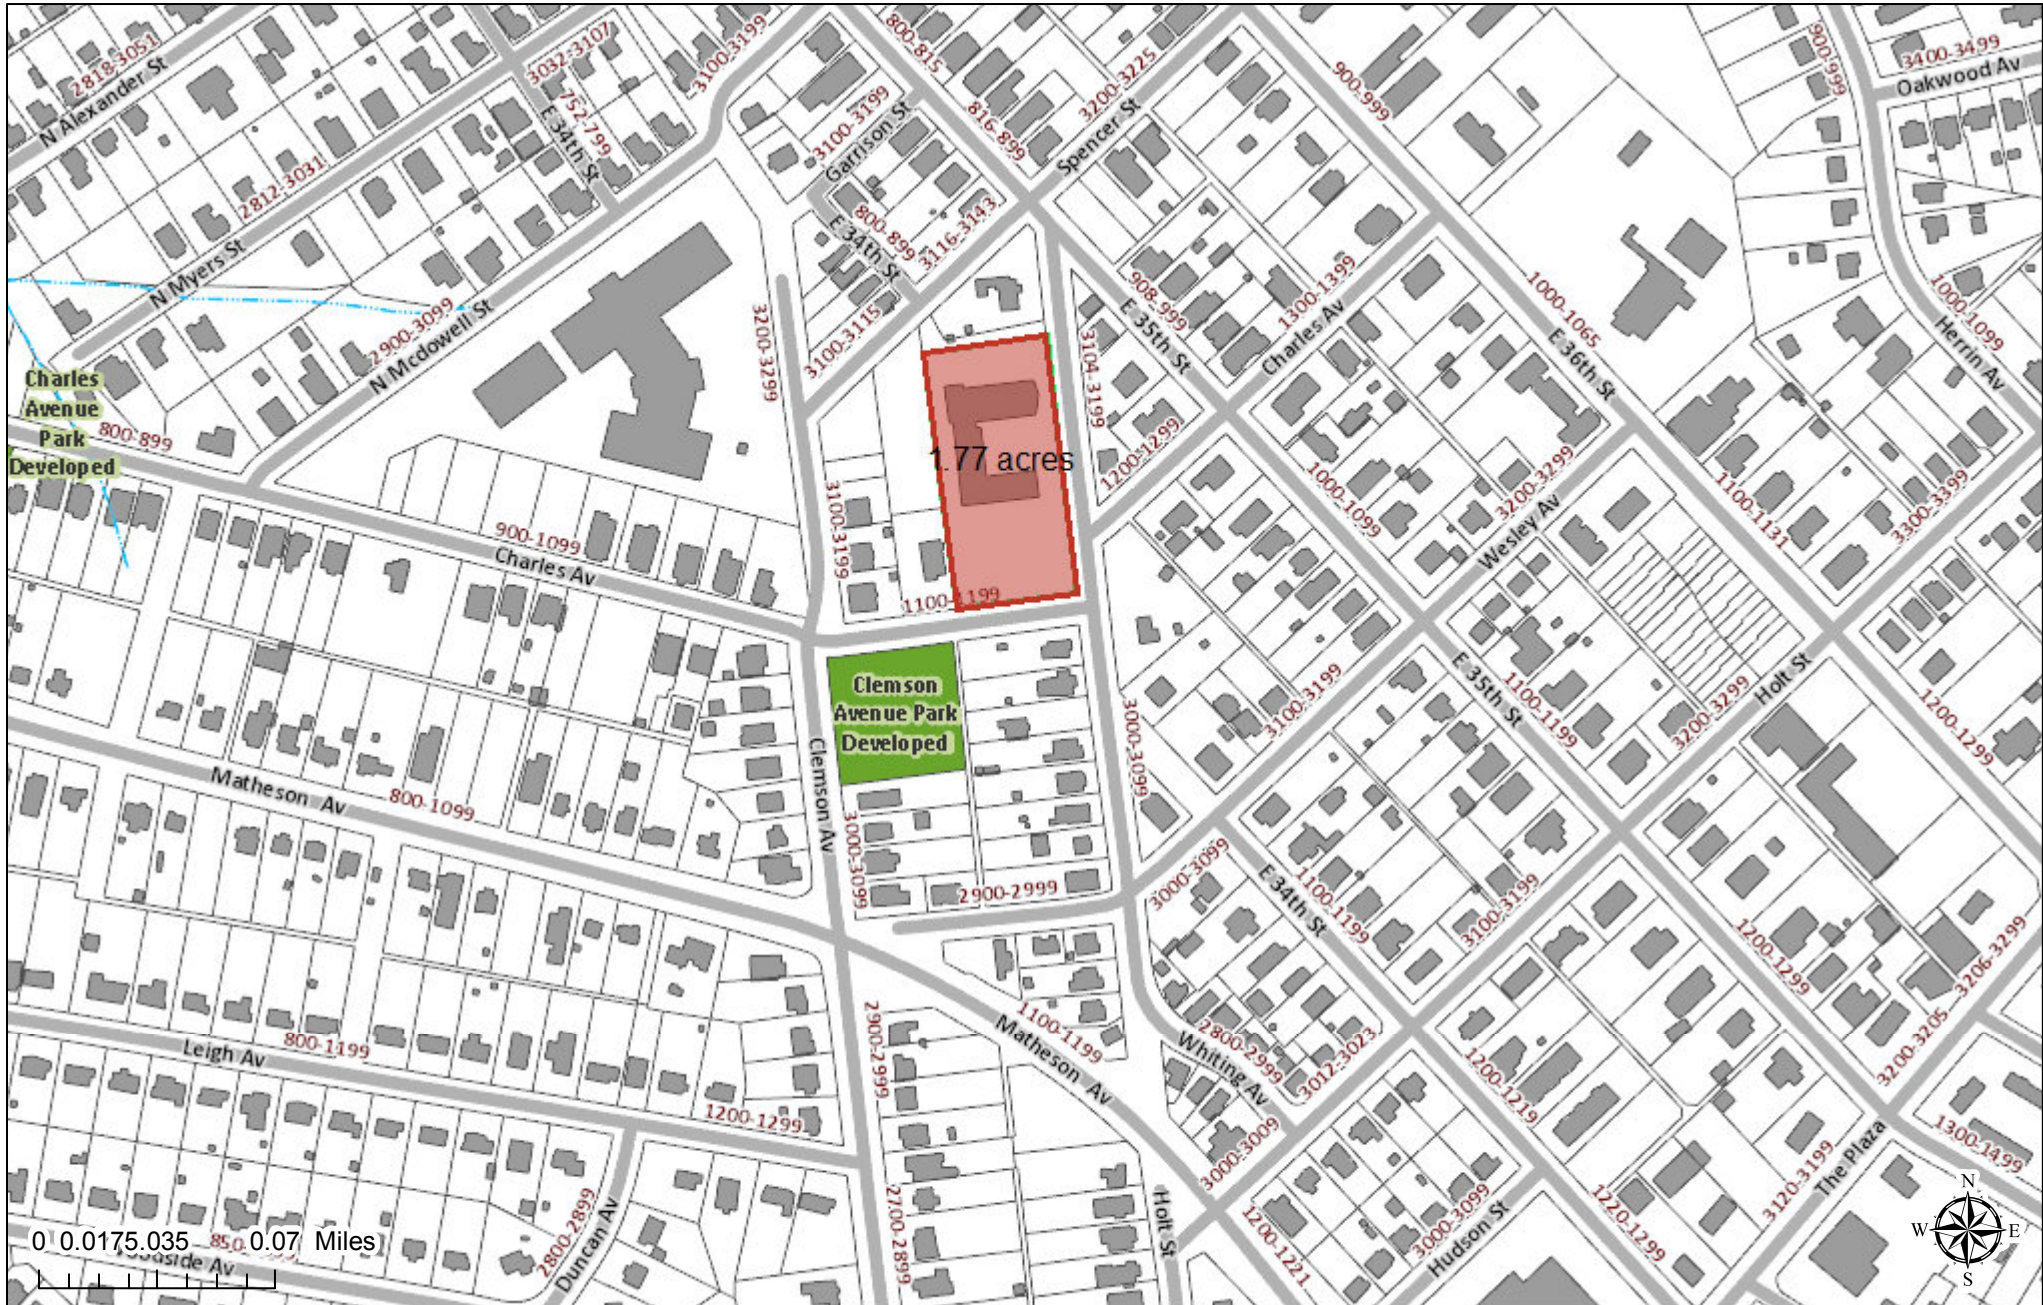

# Polaris 3G Map – Mecklenburg County, North Carolina

## North Charlotte Baptist Church

1.77 acres(77214.66 sq ft)

Date Printed: 9/19/2018 10:50:30 AM

This map or report is prepared for the inventory of real property within Mecklenburg County and is compiled from recorded deeds, plats, tax maps, surveys, planimetric maps, and other public records and data. Users of this map or report are hereby notified that the aforementioned public primary information sources should be consulted for verification. Mecklenburg County and its mapping contractors assume no legal responsibility for the information contained herein.