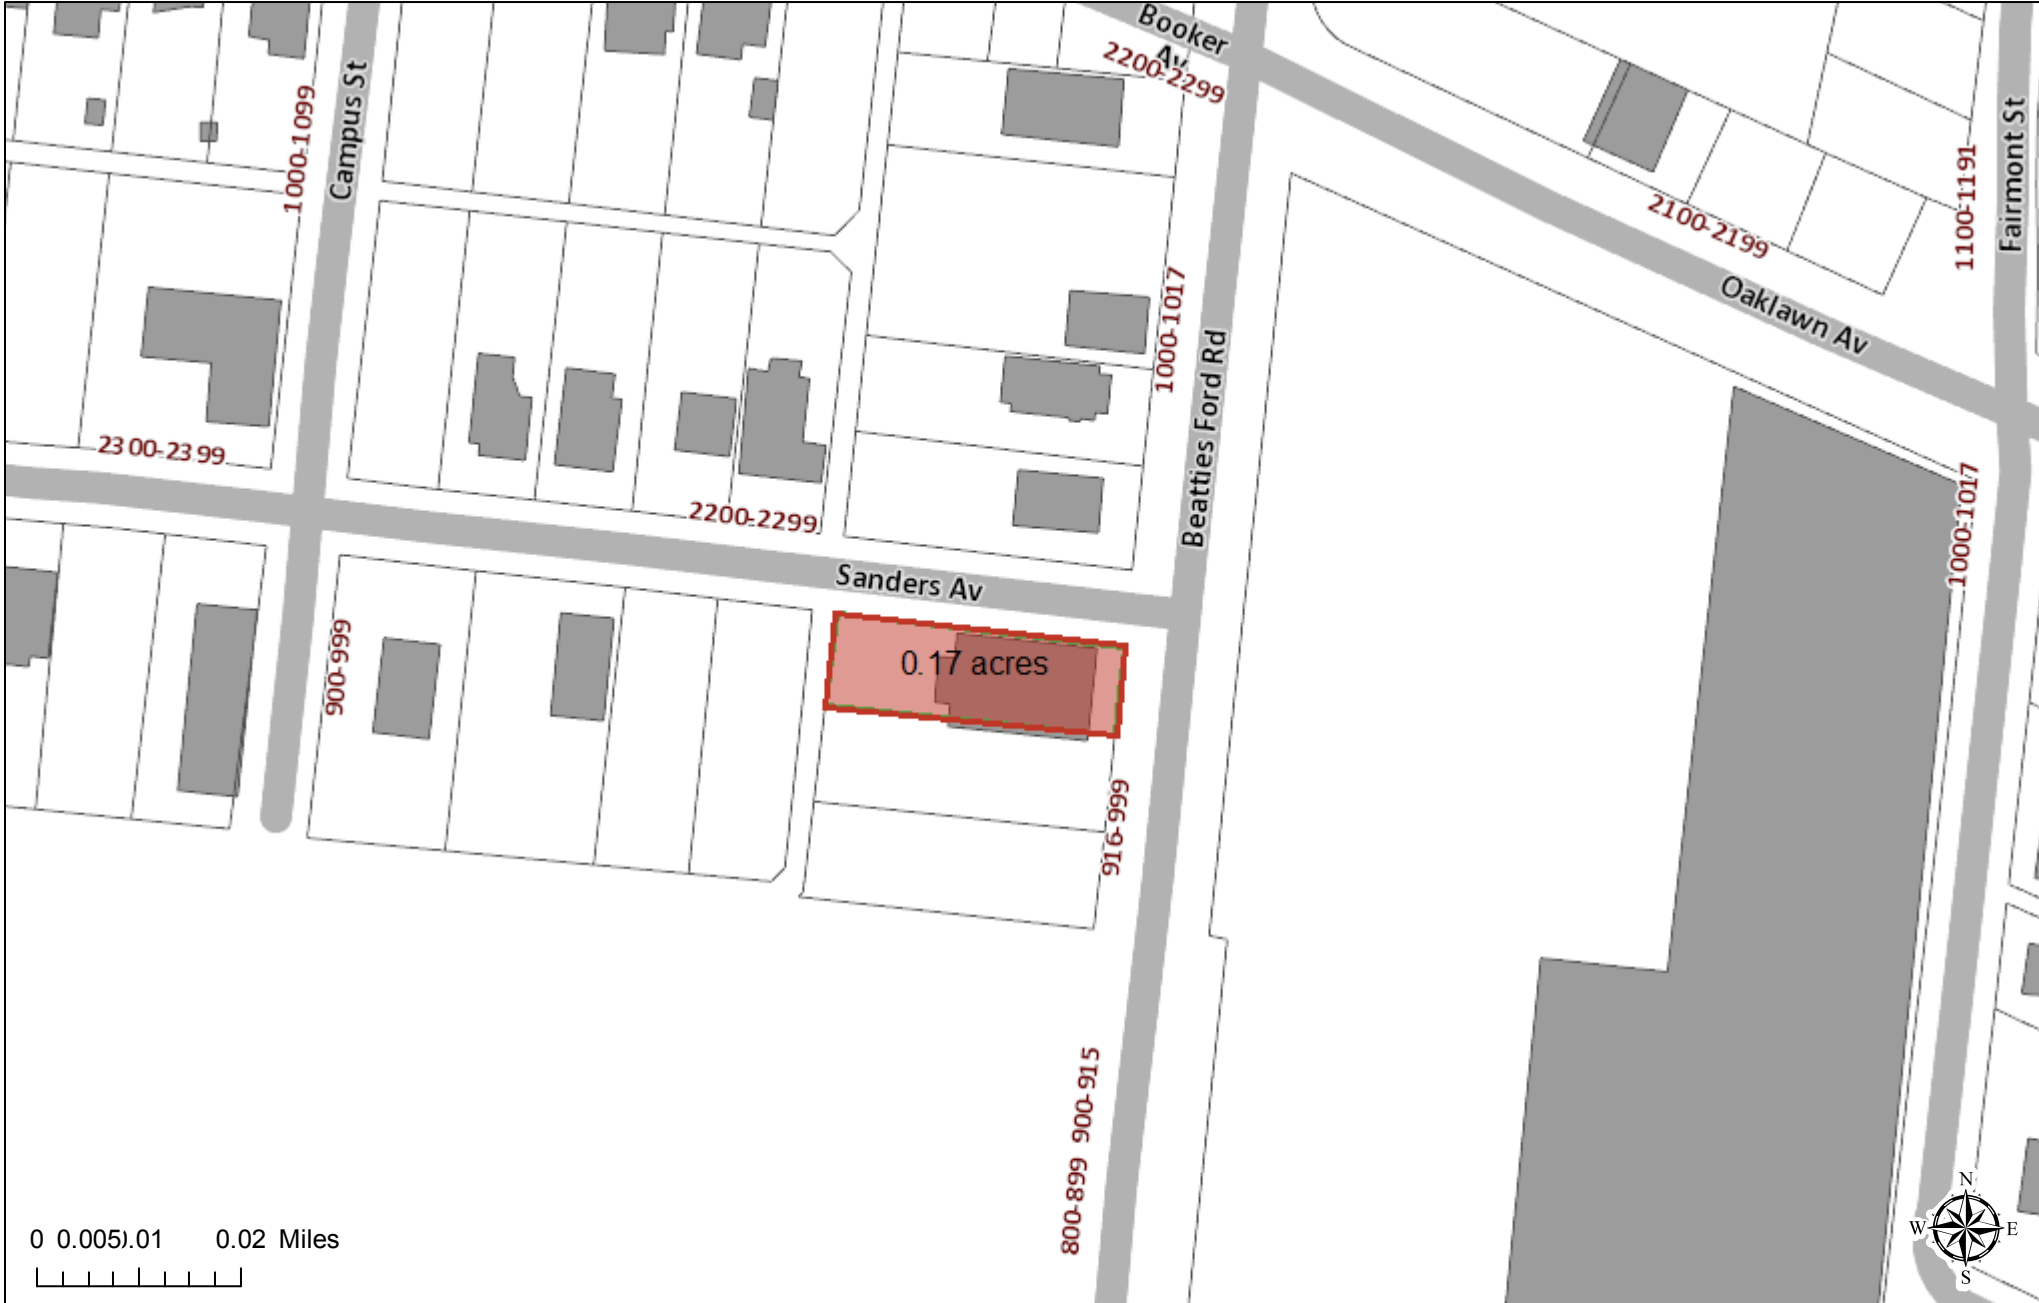

Polaris 3G Map – Mecklenburg County, North Carolina

Excelsior Club

0.17 acres(7242.87 sq ft)

Date Printed: 5/29/2018 11:28:05 AM

This map or report is prepared for the inventory of real property within Mecklenburg County and is compiled from recorded deeds, plats, tax maps, surveys, planimetric maps, and other public records and data. Users of this map or report are hereby notified that the aforementioned public primary information sources should be consulted for verification. Mecklenburg County and its mapping contractors assume no legal responsibility for the information contained herein.