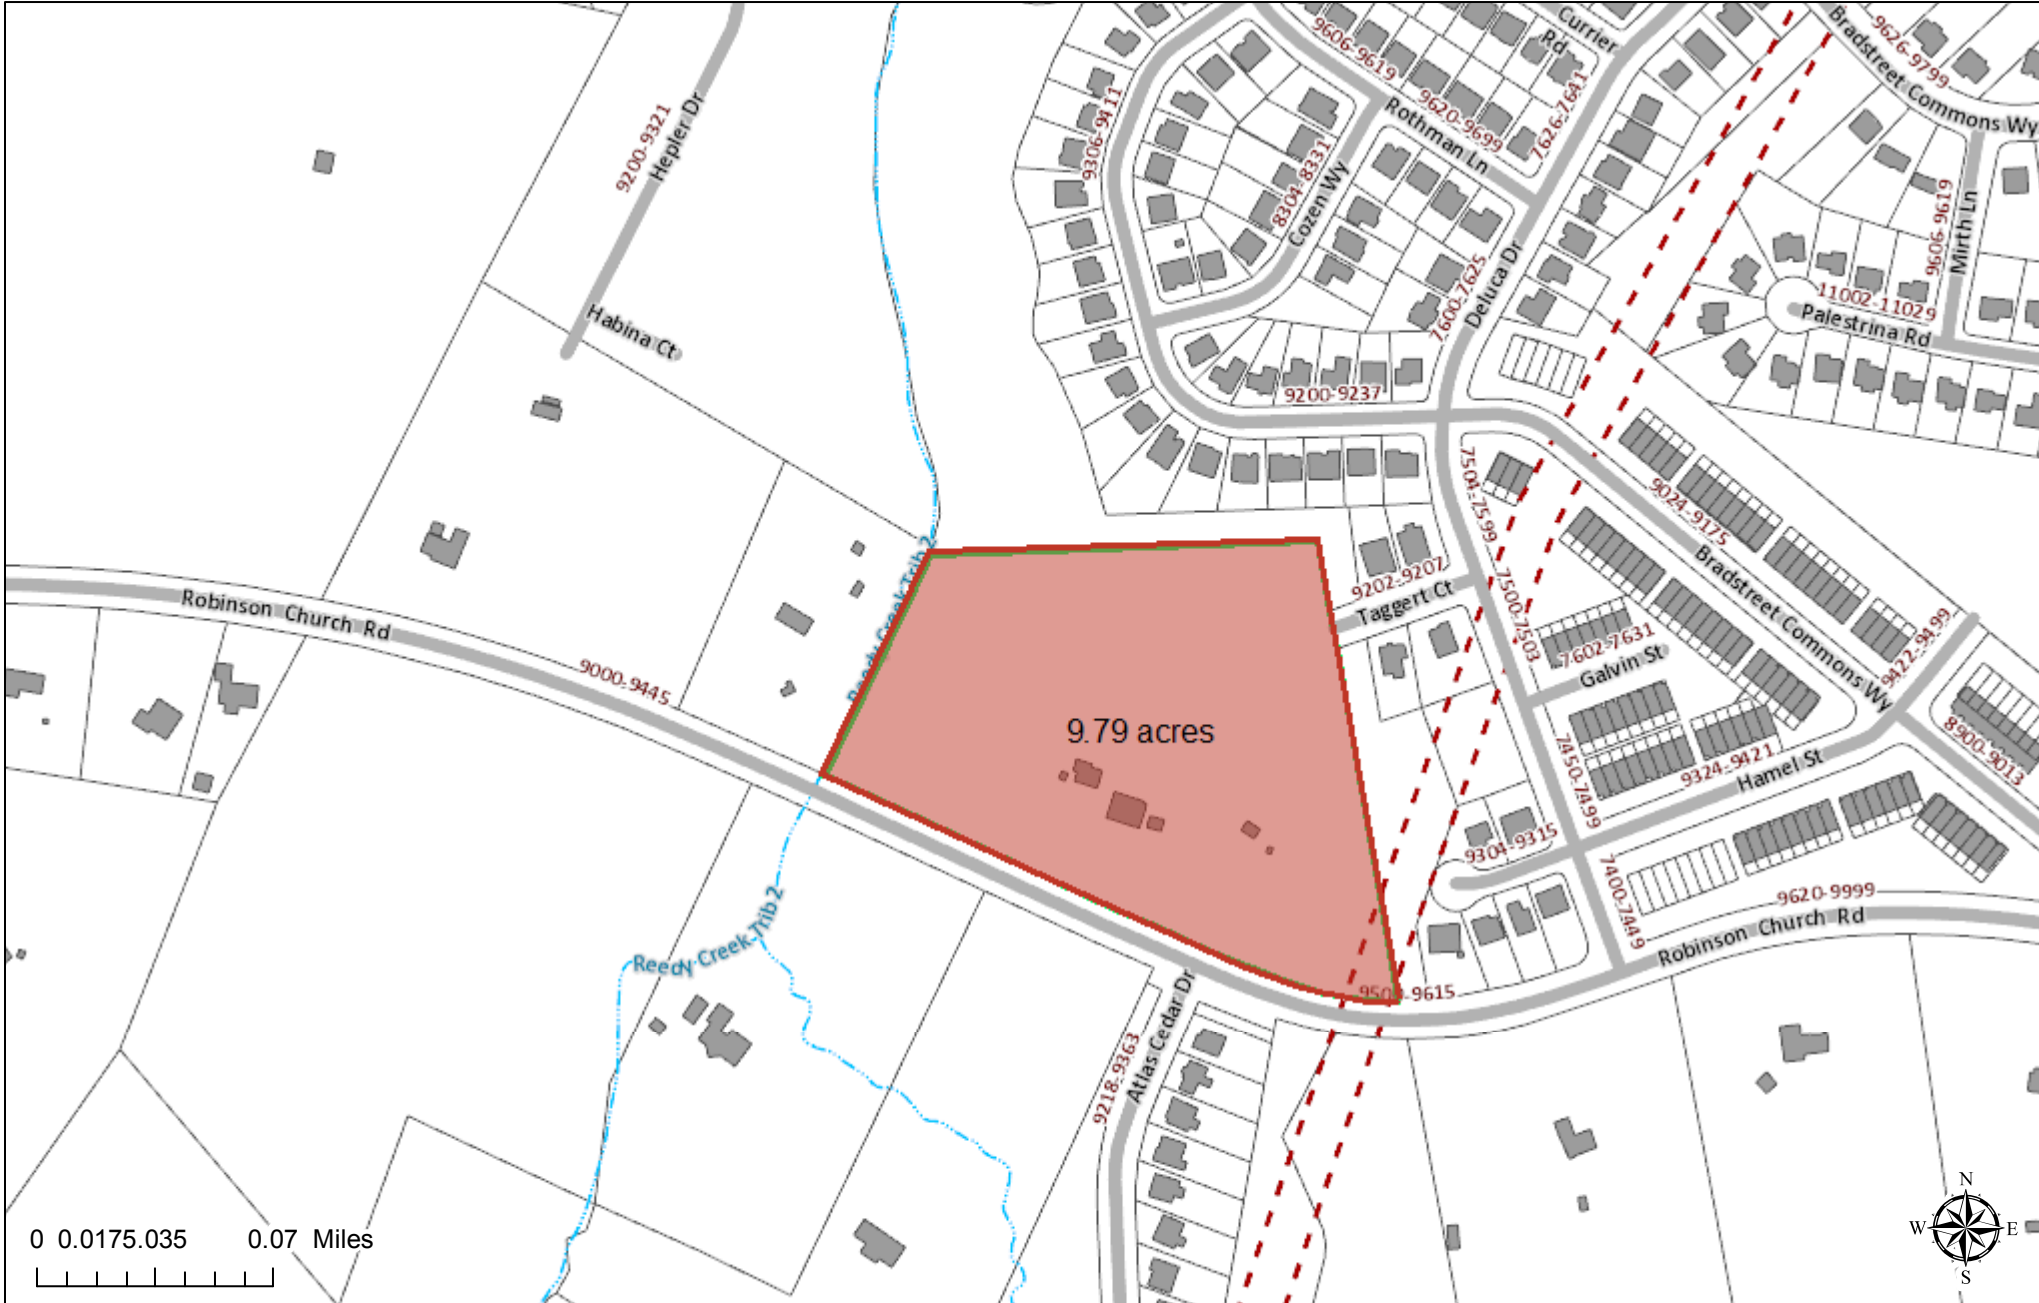

Polaris 3G Map – Mecklenburg County, North Carolina

Wallace Log House

9.79 acres(426266.35 sq ft)

Date Printed: 4/26/2018 10:16:24 AM

This map or report is prepared for the inventory of real property within Mecklenburg County and is compiled from recorded deeds, plats, tax maps, surveys, planimetric maps, and other public records and data. Users of this map or report are hereby notified that the aforementioned public primary information sources should be consulted for verification. Mecklenburg County and its mapping contractors assume no legal responsibility for the information contained herein.