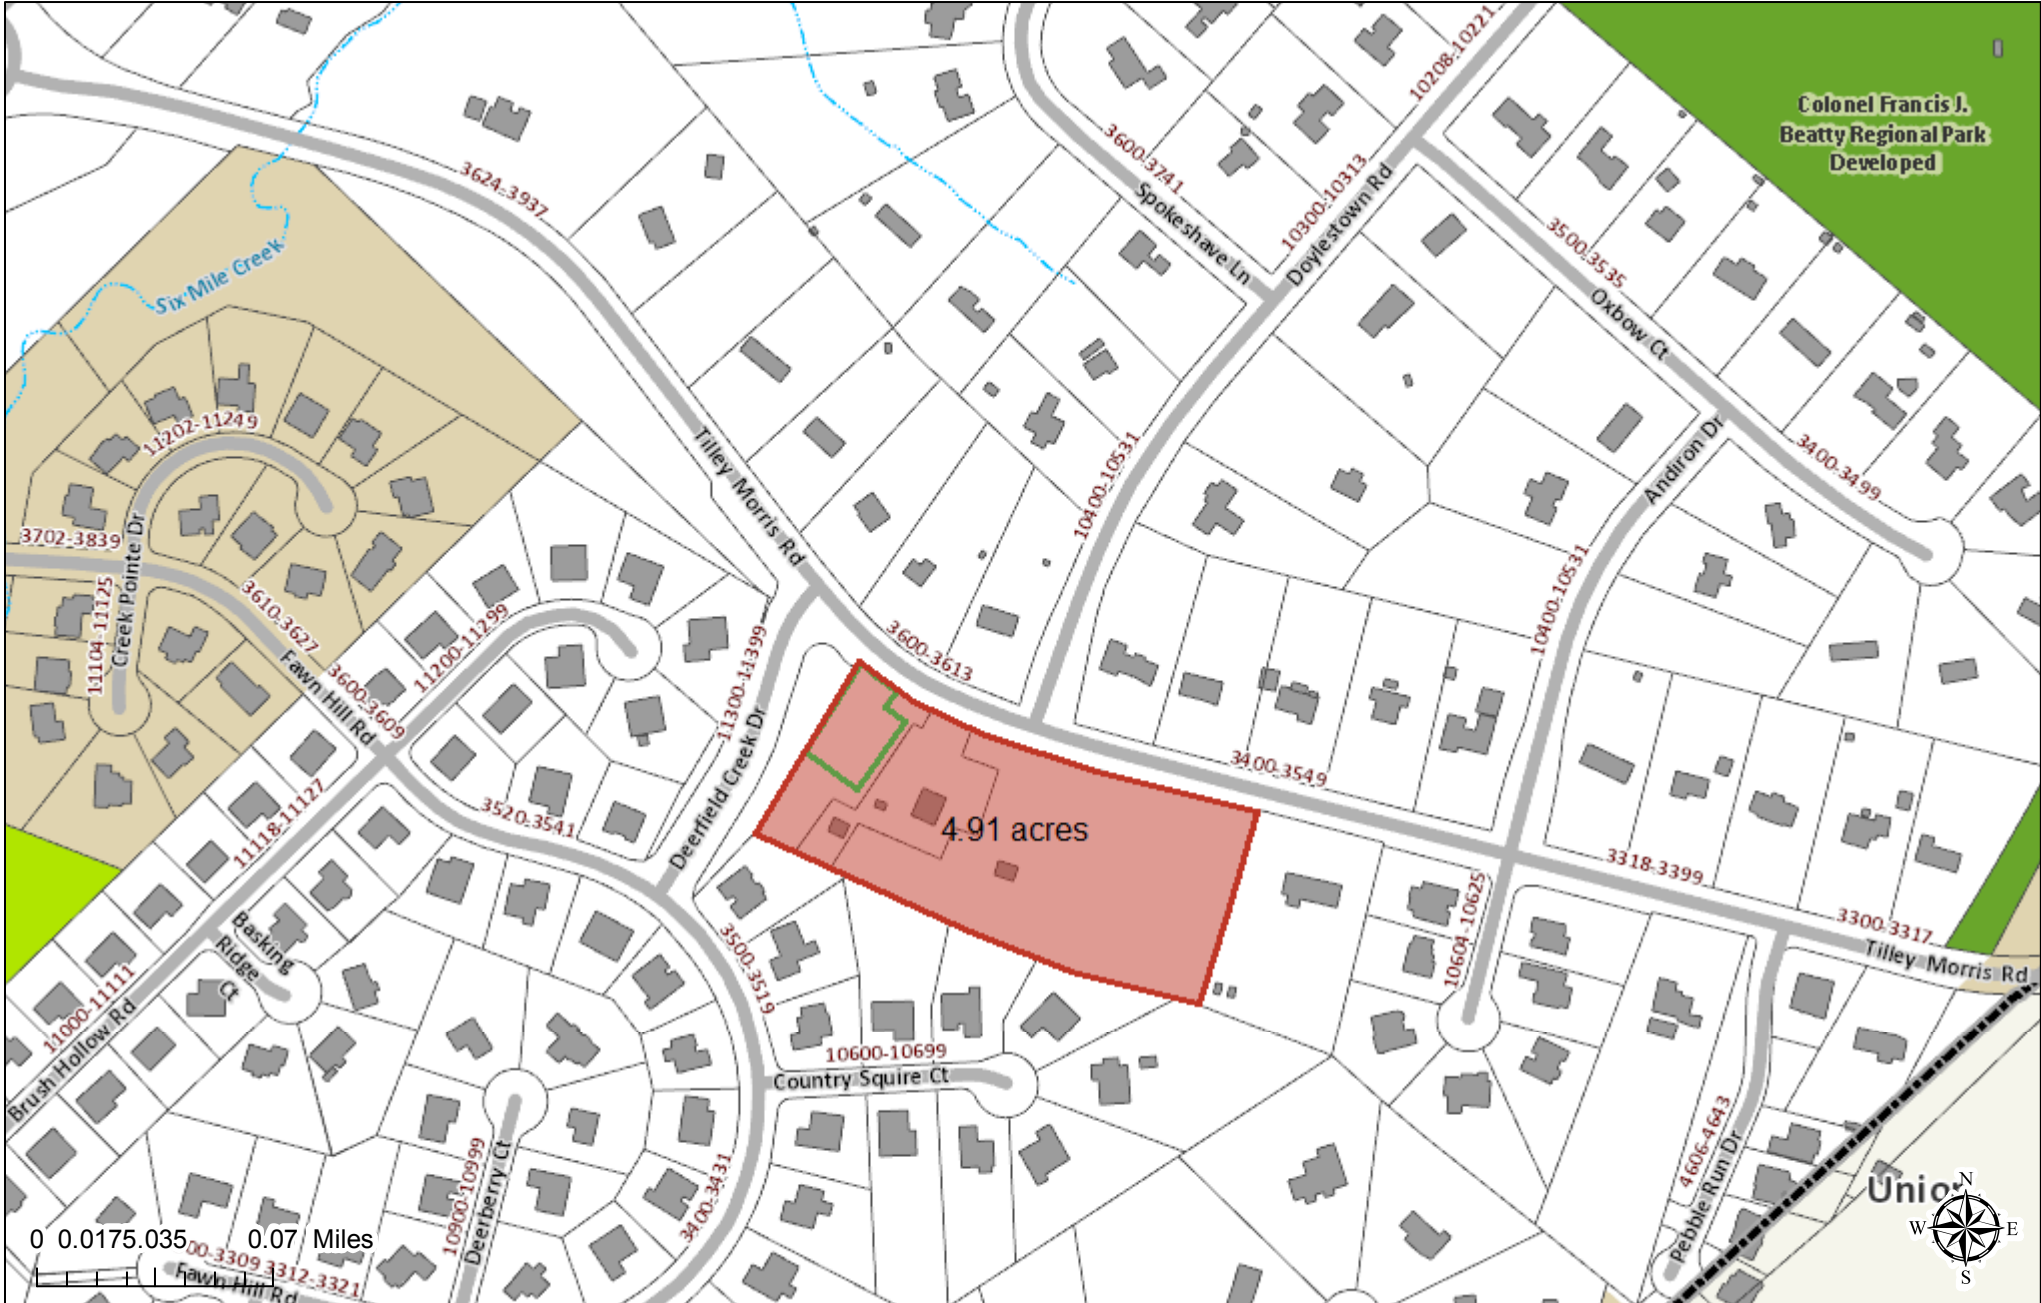

Polaris 3G Map – Mecklenburg County, North Carolina

Hennigan Place

4.91 acres(213716.68 sq ft)

Date Printed: 4/13/2018 1:21:42 PM

This map or report is prepared for the inventory of real property within Mecklenburg County and is compiled from recorded deeds, plats, tax maps, surveys, planimetric maps, and other public records and data. Users of this map or report are hereby notified that the aforementioned public primary information sources should be consulted for verification. Mecklenburg County and its mapping contractors assume no legal responsibility for the information contained herein.