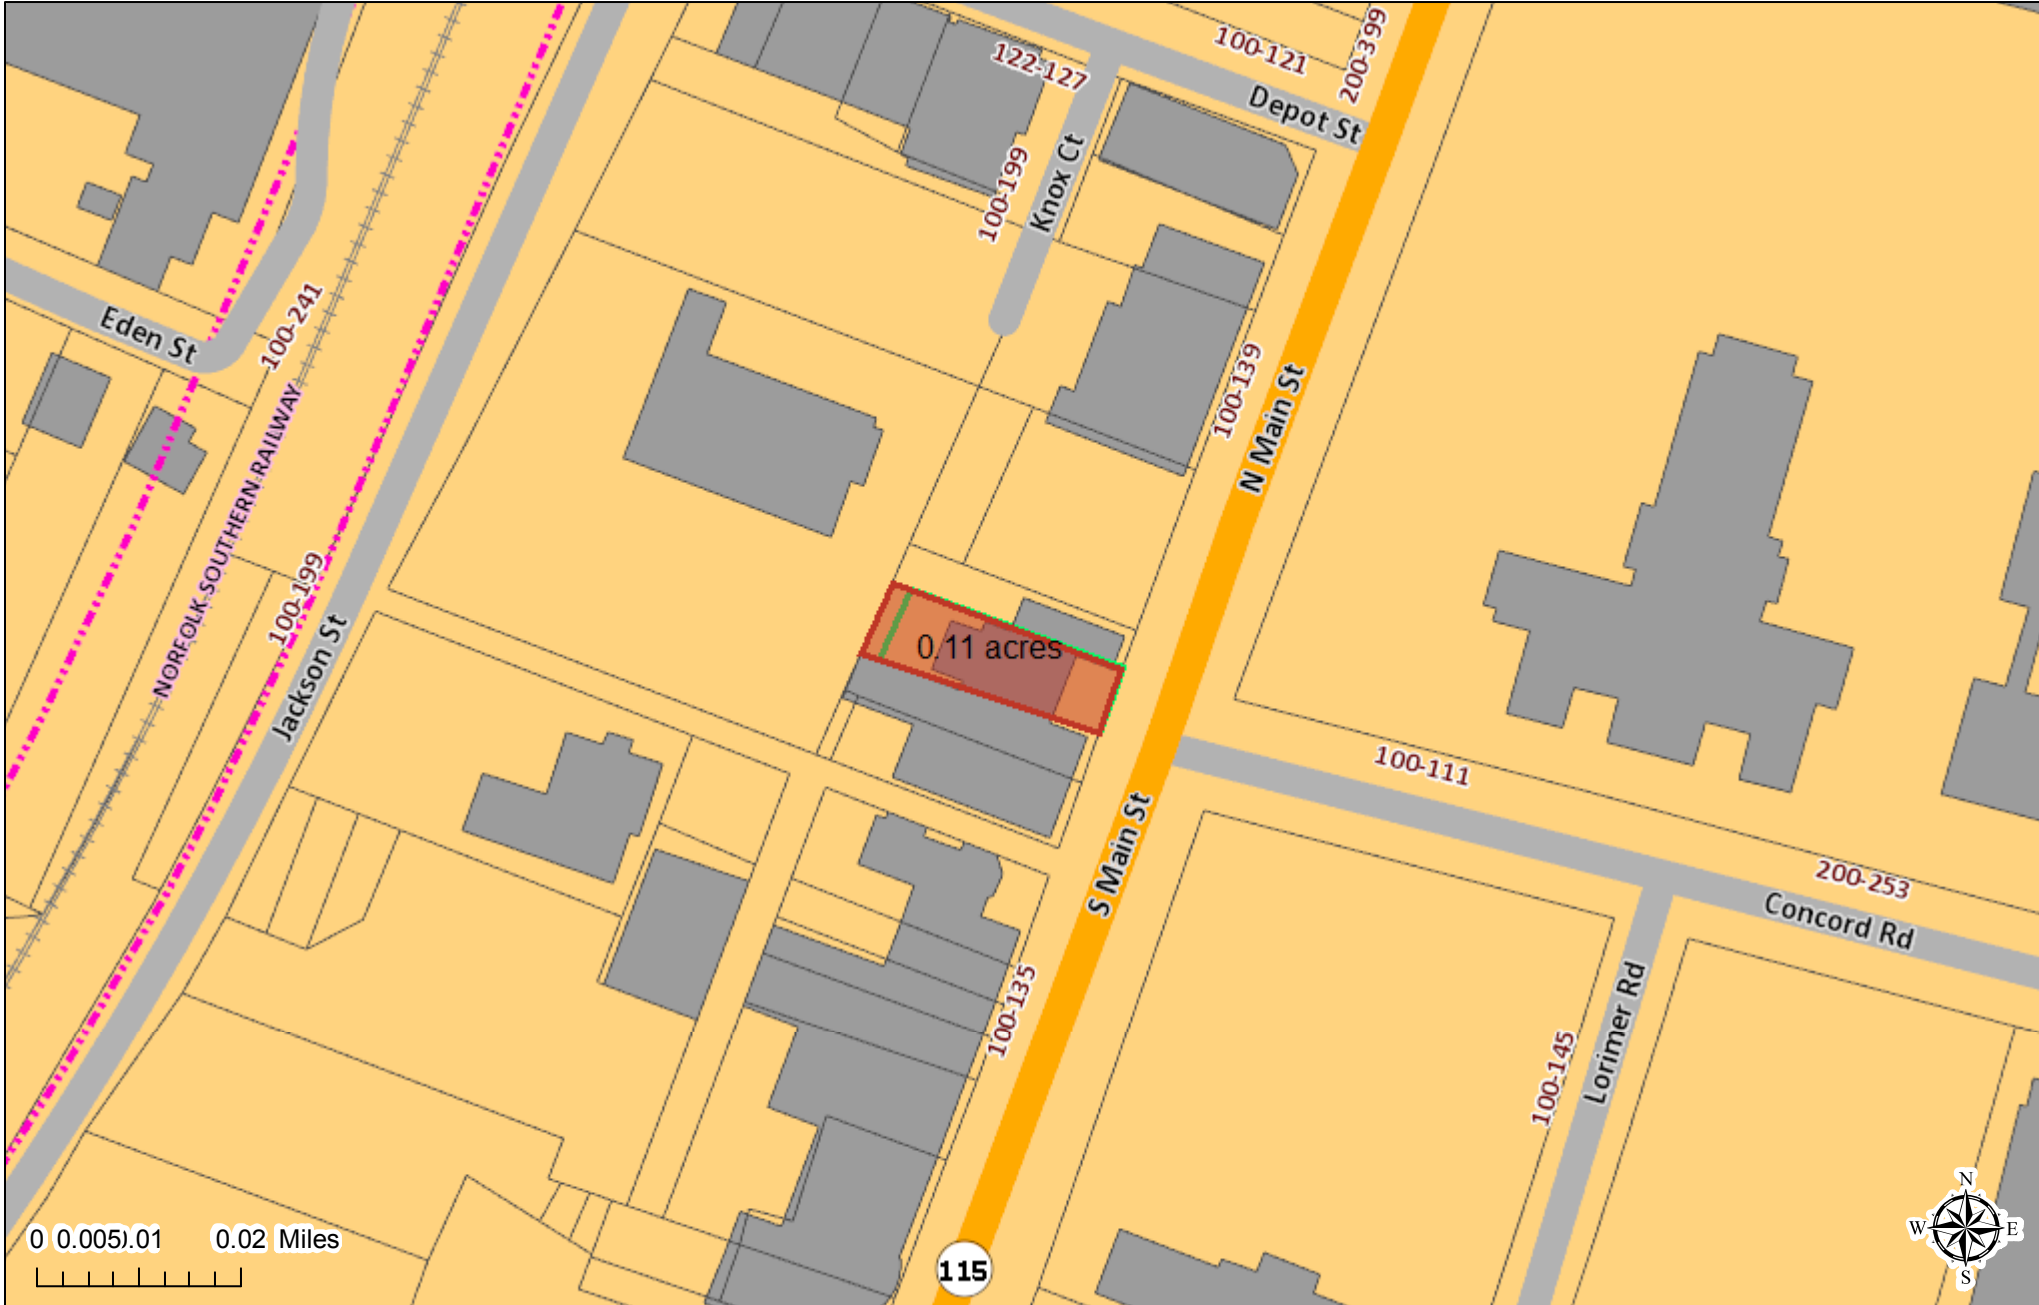

# Polaris 3G Map – Mecklenburg County, North Carolina

## 1908 B.C. Deal House

0.11 acres(4796.98 sq ft)

Date Printed: 4/12/2018 10:15:18 AM

This map or report is prepared for the inventory of real property within Mecklenburg County and is compiled from recorded deeds, plats, tax maps, surveys, planimetric maps, and other public records and data. Users of this map or report are hereby notified that the aforementioned public primary information sources should be consulted for verification. Mecklenburg County and its mapping contractors assume no legal responsibility for the information contained herein.