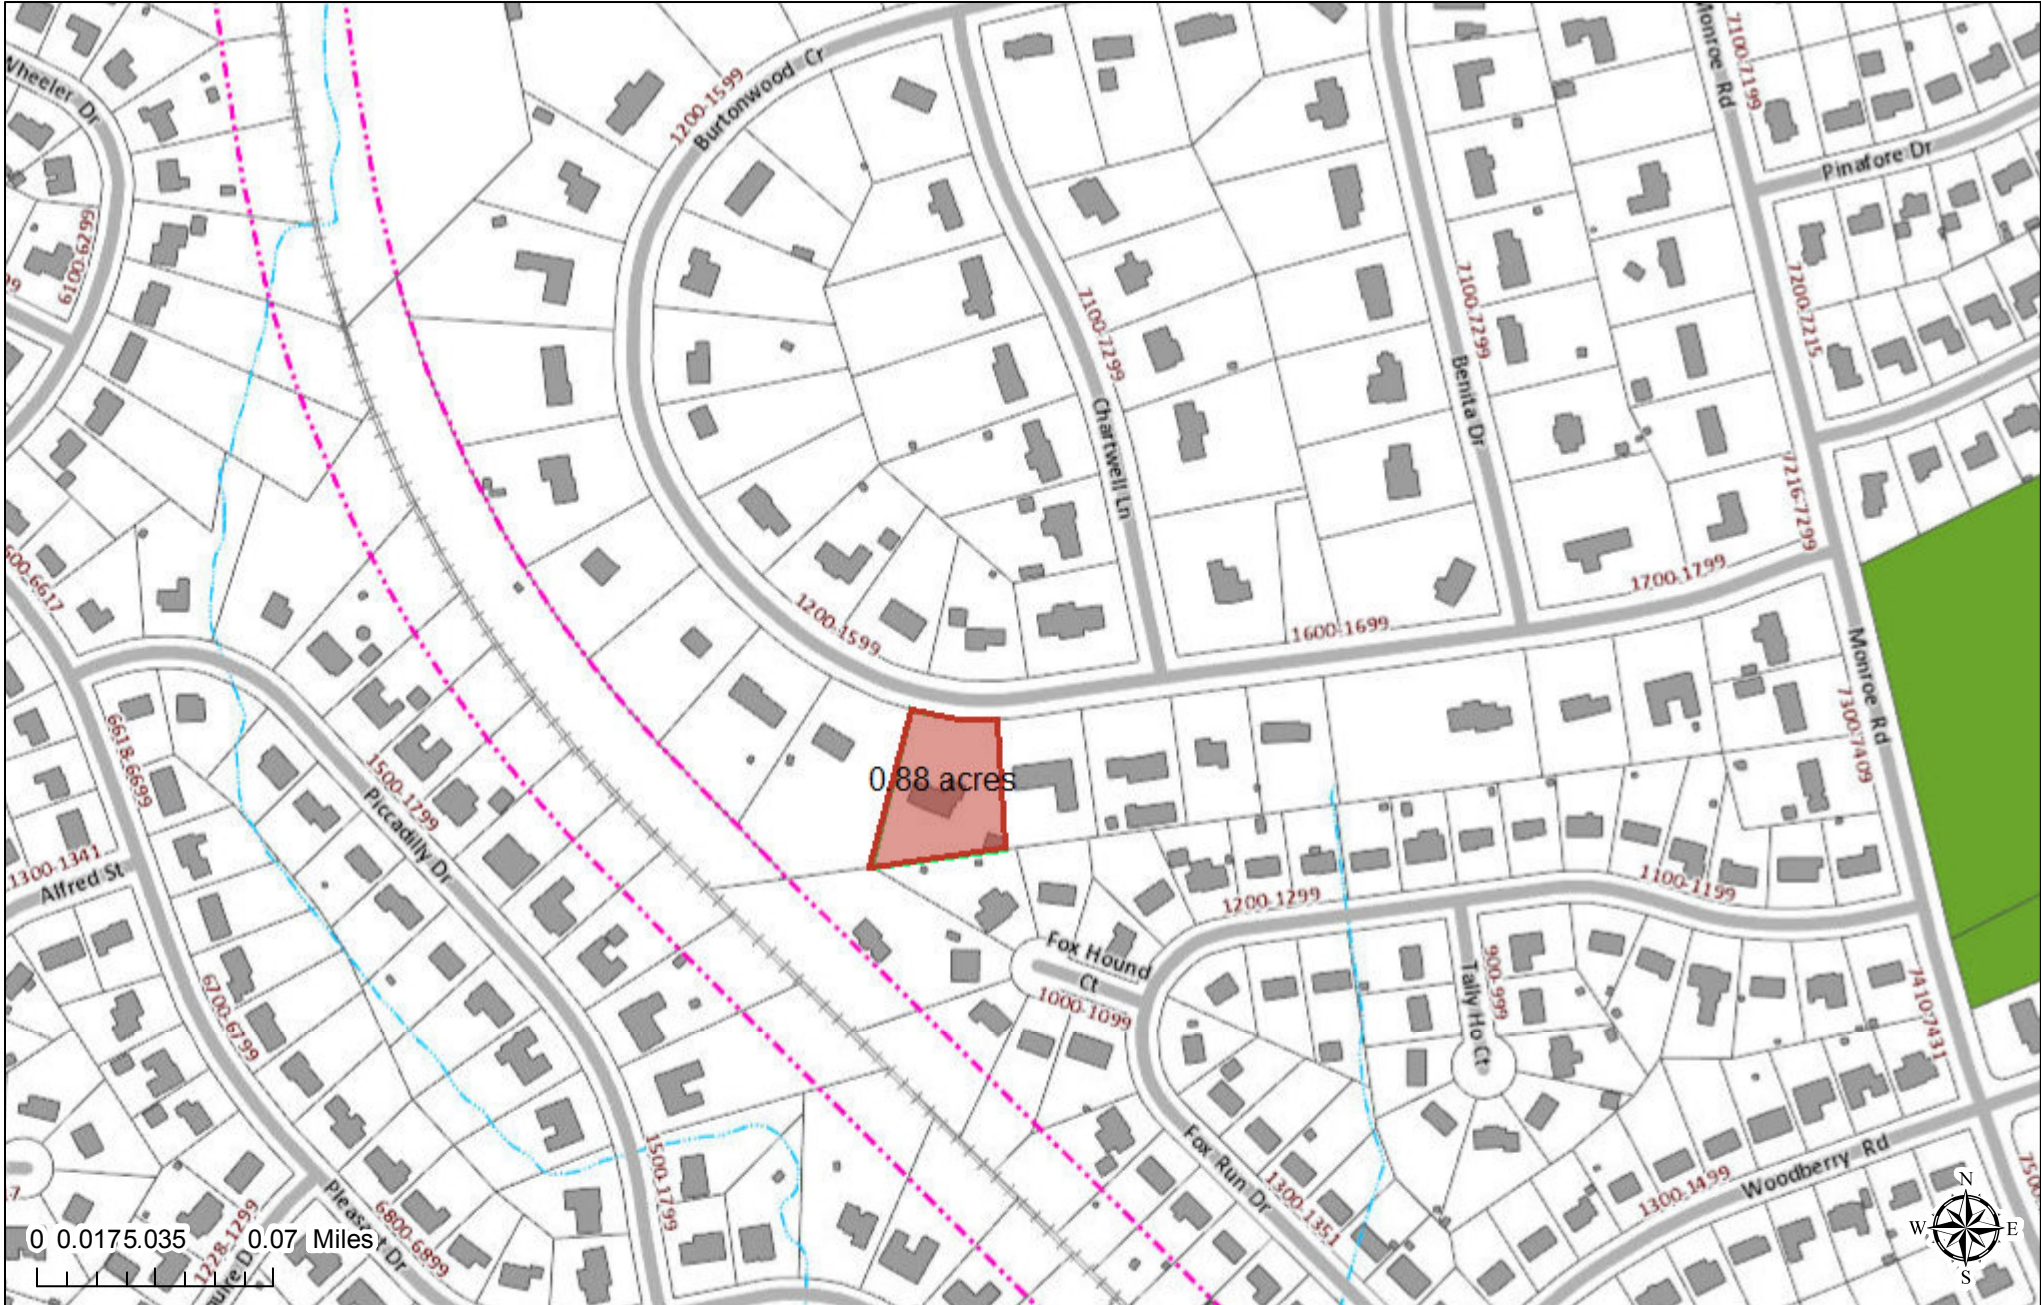

Polaris 3G Map – Mecklenburg County, North Carolina

Shropshire House

0.88 acres(38159.87 sq ft)

Date Printed: 1/25/2018 8:42:27 AM

This map or report is prepared for the inventory of real property within Mecklenburg County and is compiled from recorded deeds, plats, tax maps, surveys, planimetric maps, and other public records and data. Users of this map or report are hereby notified that the aforementioned public primary information sources should be consulted for verification. Mecklenburg County and its mapping contractors assume no legal responsibility for the information contained herein.