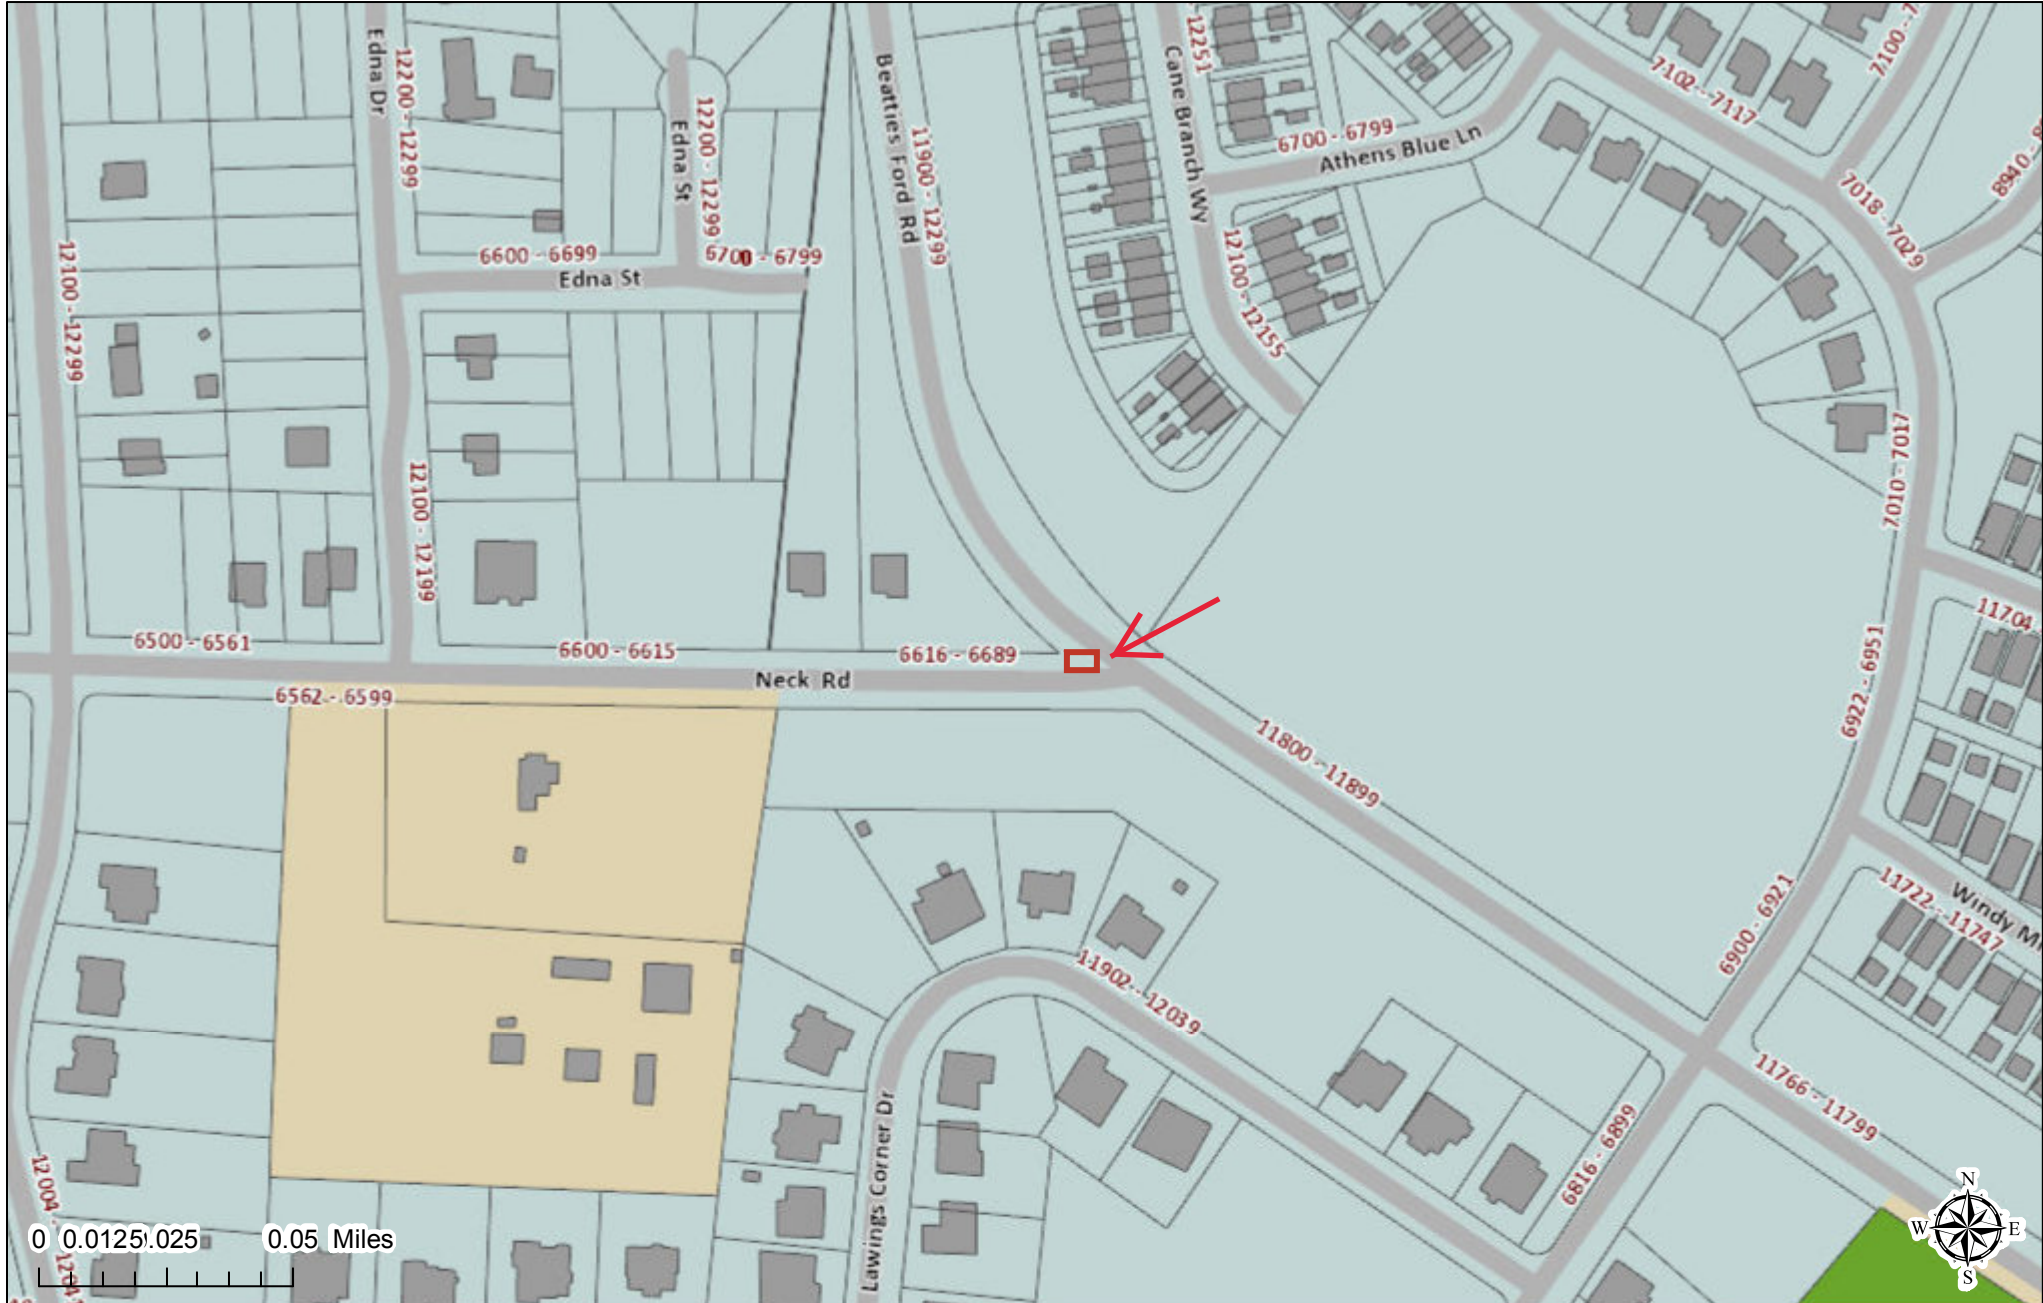

Polaris 3G Map – Mecklenburg County, North Carolina

Rural Hill Marker

97.93 ft(0.02 miles)

Date Printed: 1/22/2018 10:57:13 AM

This map or report is prepared for the inventory of real property within Mecklenburg County and is compiled from recorded deeds, plats, tax maps, surveys, planimetric maps, and other public records and data. Users of this map or report are hereby notified that the aforementioned public primary information sources should be consulted for verification. Mecklenburg County and its mapping contractors assume no legal responsibility for the information contained herein.