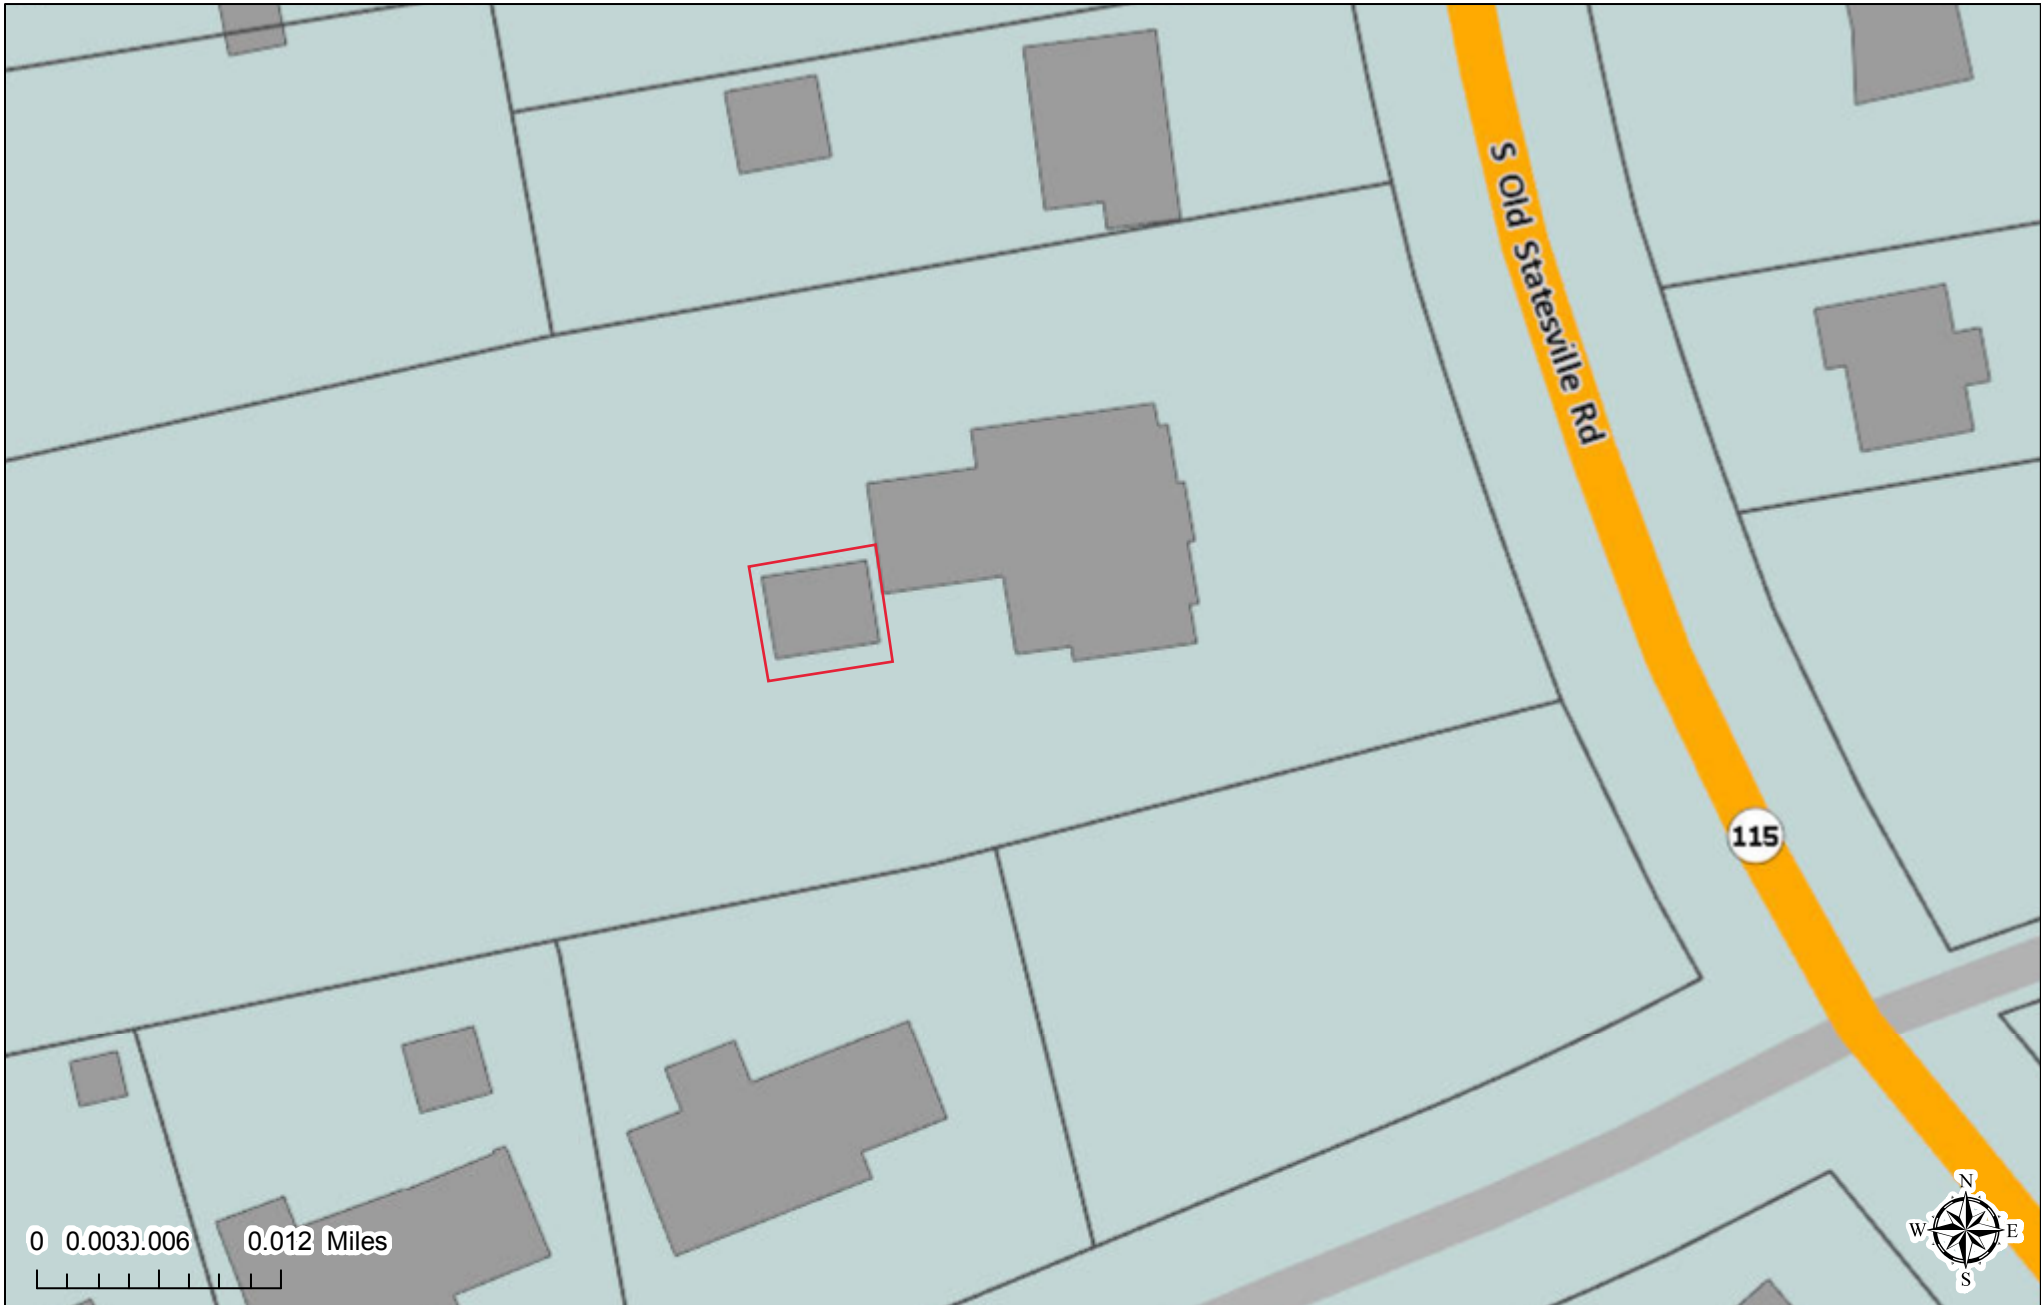

Polaris 3G Map – Mecklenburg County, North Carolina

Date Printed: 1/26/2018 9:52:59 AM

This map or report is prepared for the inventory of real property within Mecklenburg County and is compiled from recorded deeds, plats, tax maps, surveys, planimetric maps, and other public records and data. Users of this map or report are hereby notified that the aforementioned public primary information sources should be consulted for verification. Mecklenburg County and its mapping contractors assume no legal responsibility for the information contained herein.