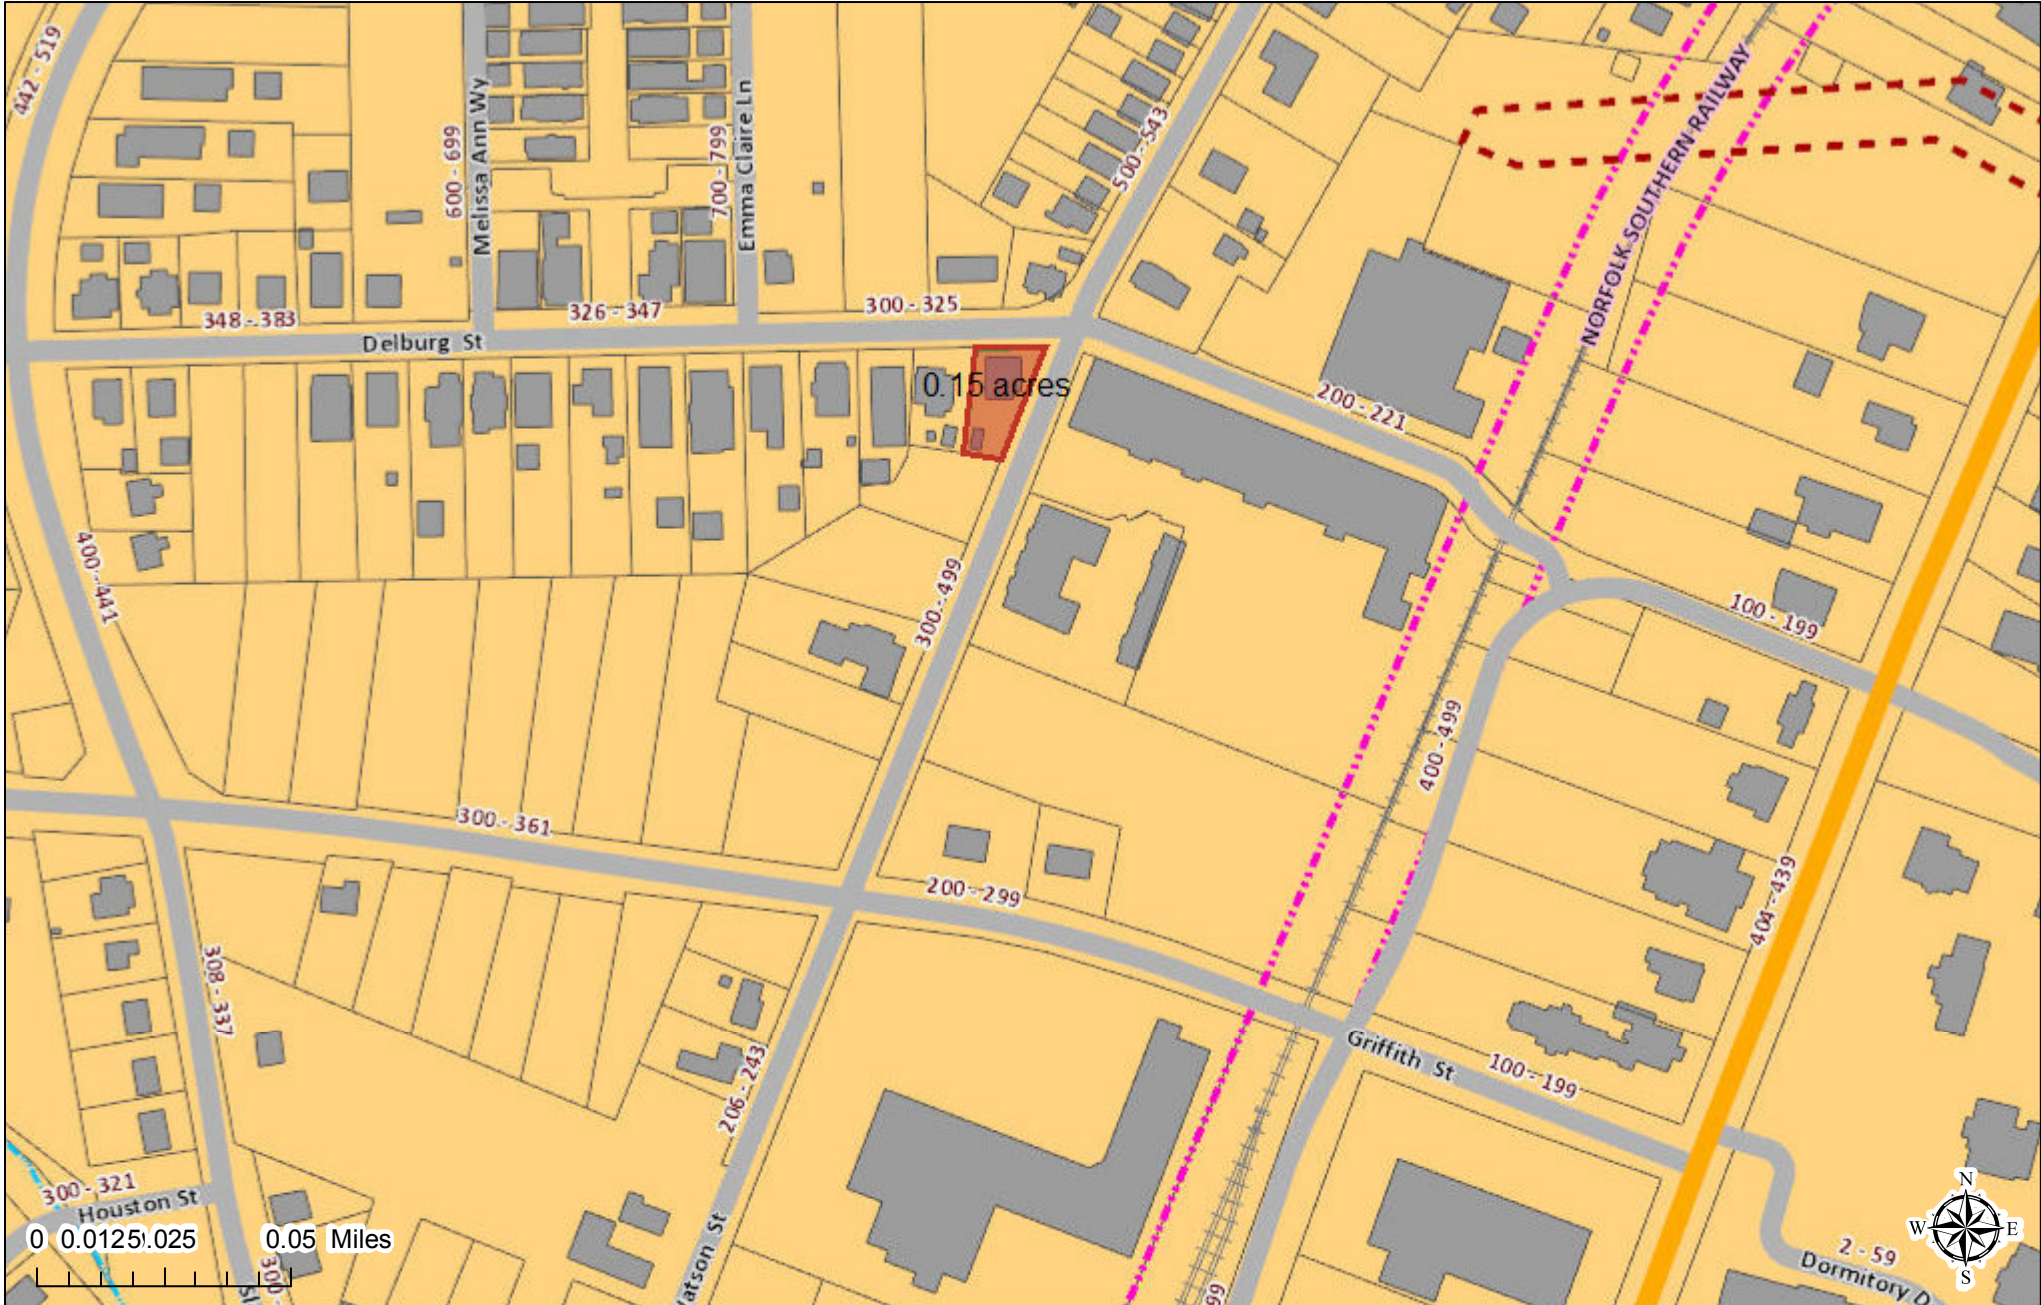

Polaris 3G Map – Mecklenburg County, North Carolina

Delburg Mill House

0.15 acres(6452.66 sq ft)

Date Printed: 11/21/2017 10:03:17 AM

This map or report is prepared for the inventory of real property within Mecklenburg County and is compiled from recorded deeds, plats, tax maps, surveys, planimetric maps, and other public records and data. Users of this map or report are hereby notified that the aforementioned public primary information sources should be consulted for verification. Mecklenburg County and its mapping contractors assume no legal responsibility for the information contained herein.