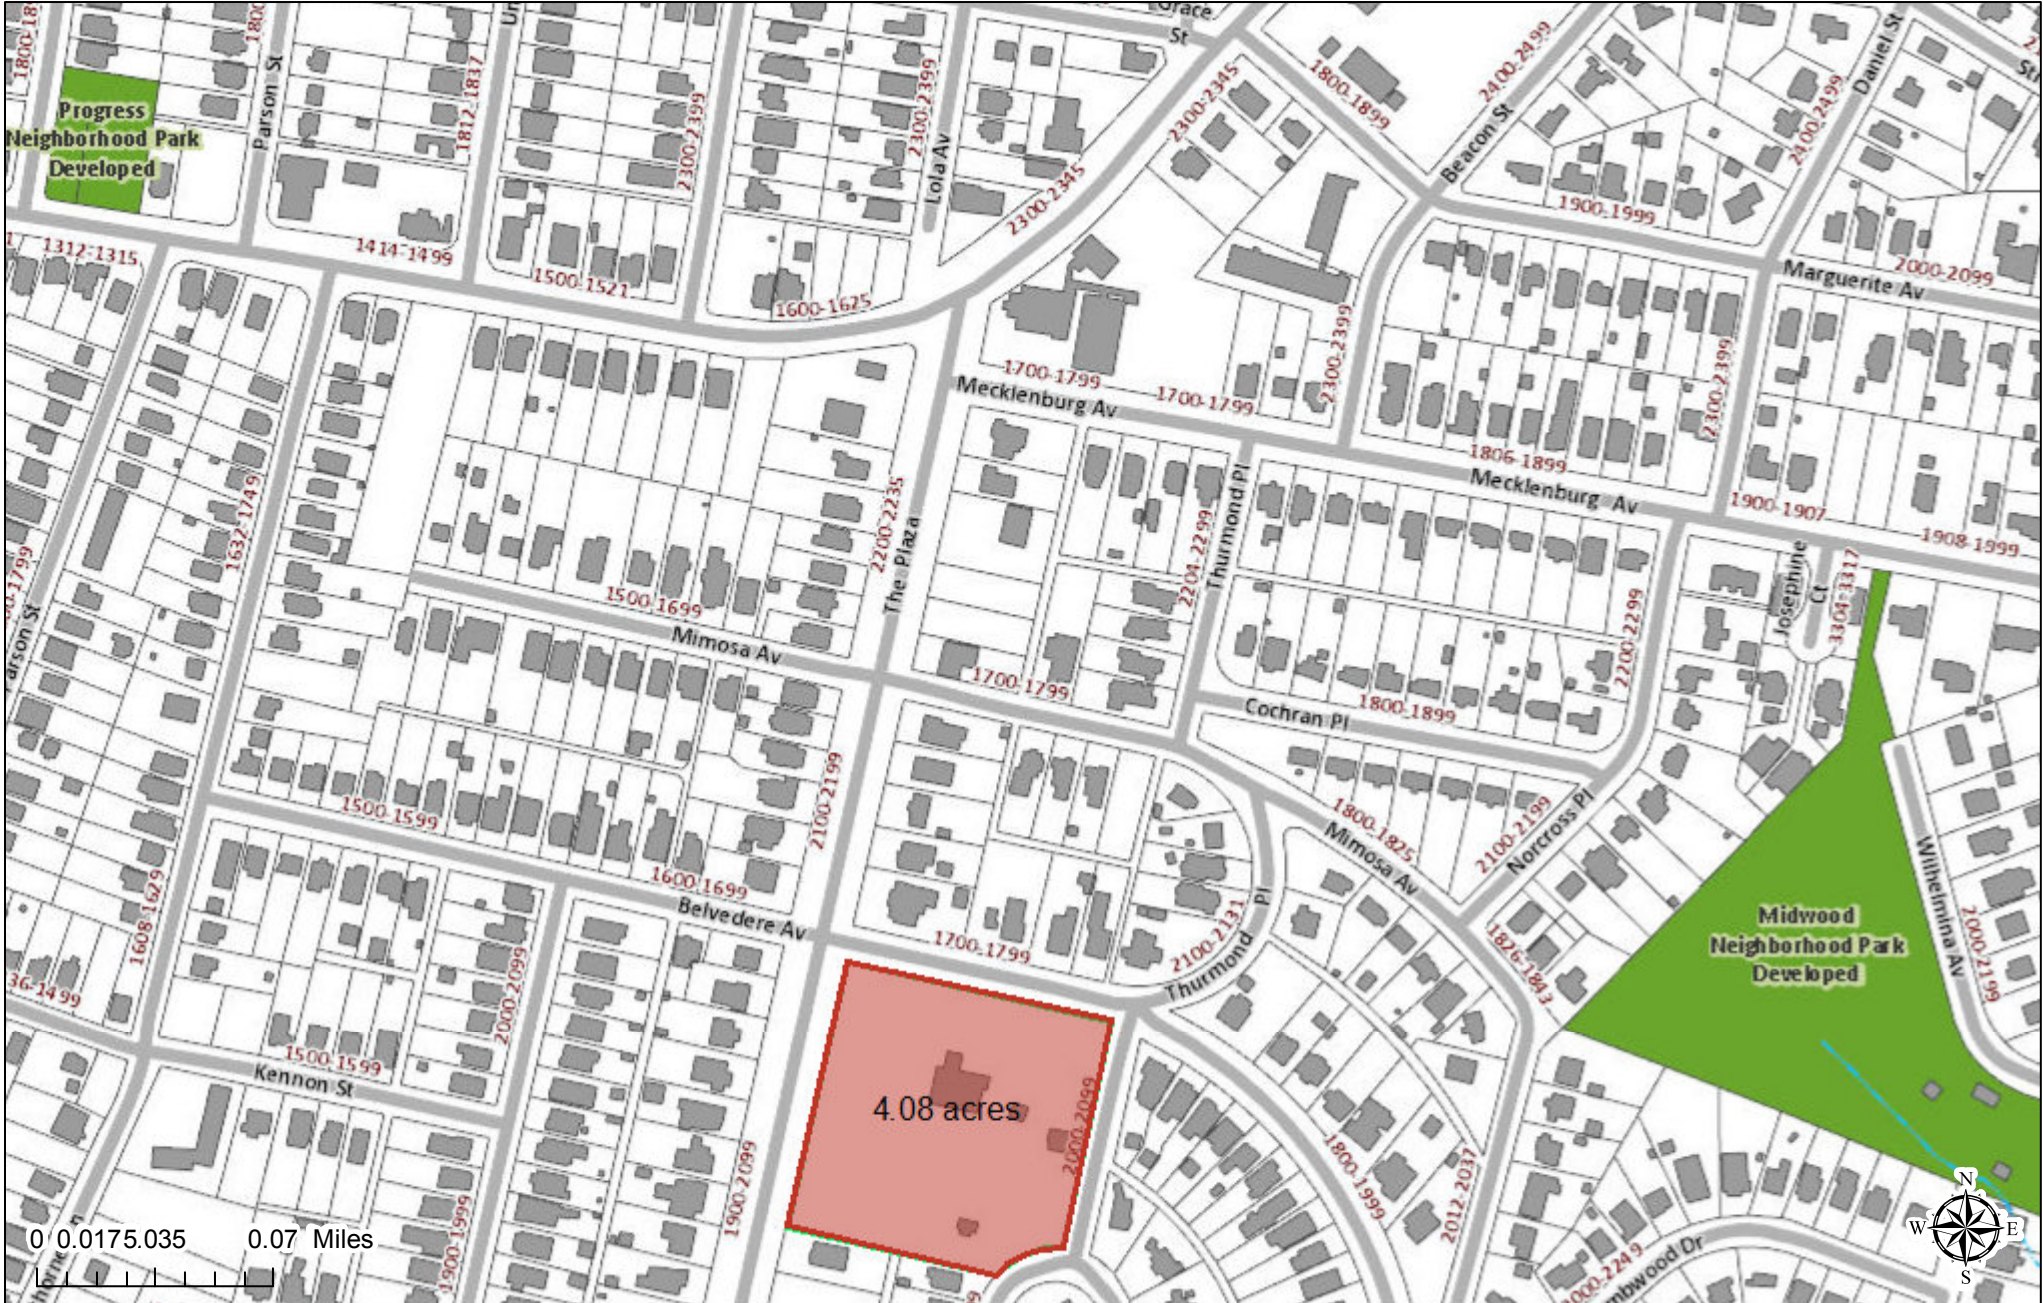

Polaris 3G Map – Mecklenburg County, North Carolina

VanLandingham Estate

0.00 acres(0.00 sq ft)

Date Printed: 10/30/2017 11:16:51 AM

This map or report is prepared for the inventory of real property within Mecklenburg County and is compiled from recorded deeds, plats, tax maps, surveys, planimetric maps, and other public records and data. Users of this map or report are hereby notified that the aforementioned public primary information sources should be consulted for verification. Mecklenburg County and its mapping contractors assume no legal responsibility for the information contained herein.