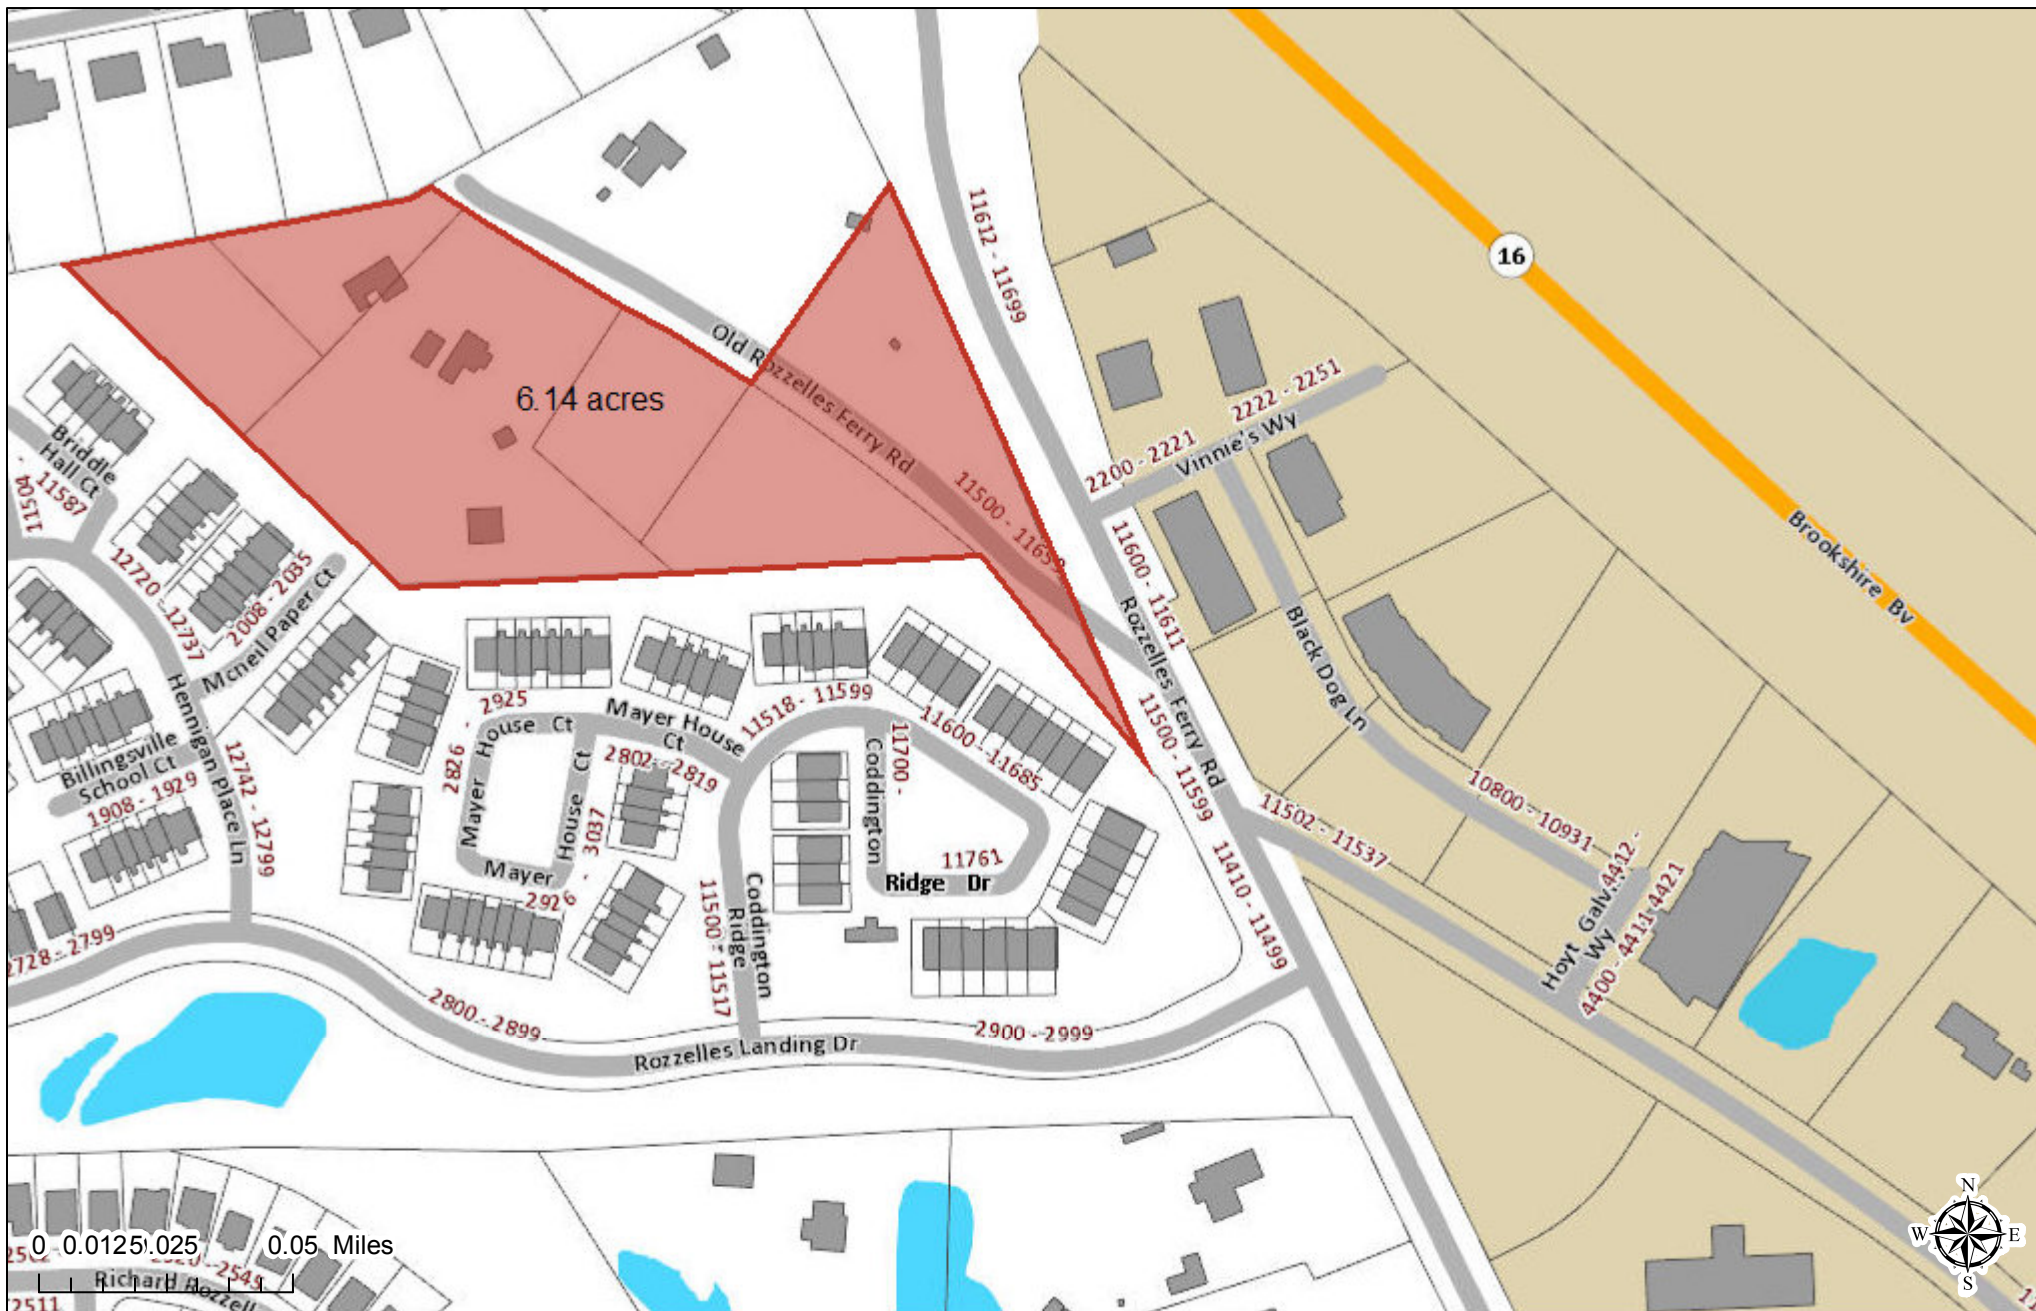

# Polaris 3G Map – Mecklenburg County, North Carolina

## Rozzel Farm

Date Printed: 10/30/2017 10:19:41 AM

This map or report is prepared for the inventory of real property within Mecklenburg County and is compiled from recorded deeds, plats, tax maps, surveys, planimetric maps, and other public records and data. Users of this map or report are hereby notified that the aforementioned public primary information sources should be consulted for verification. Mecklenburg County and its mapping contractors assume no legal responsibility for the information contained herein.