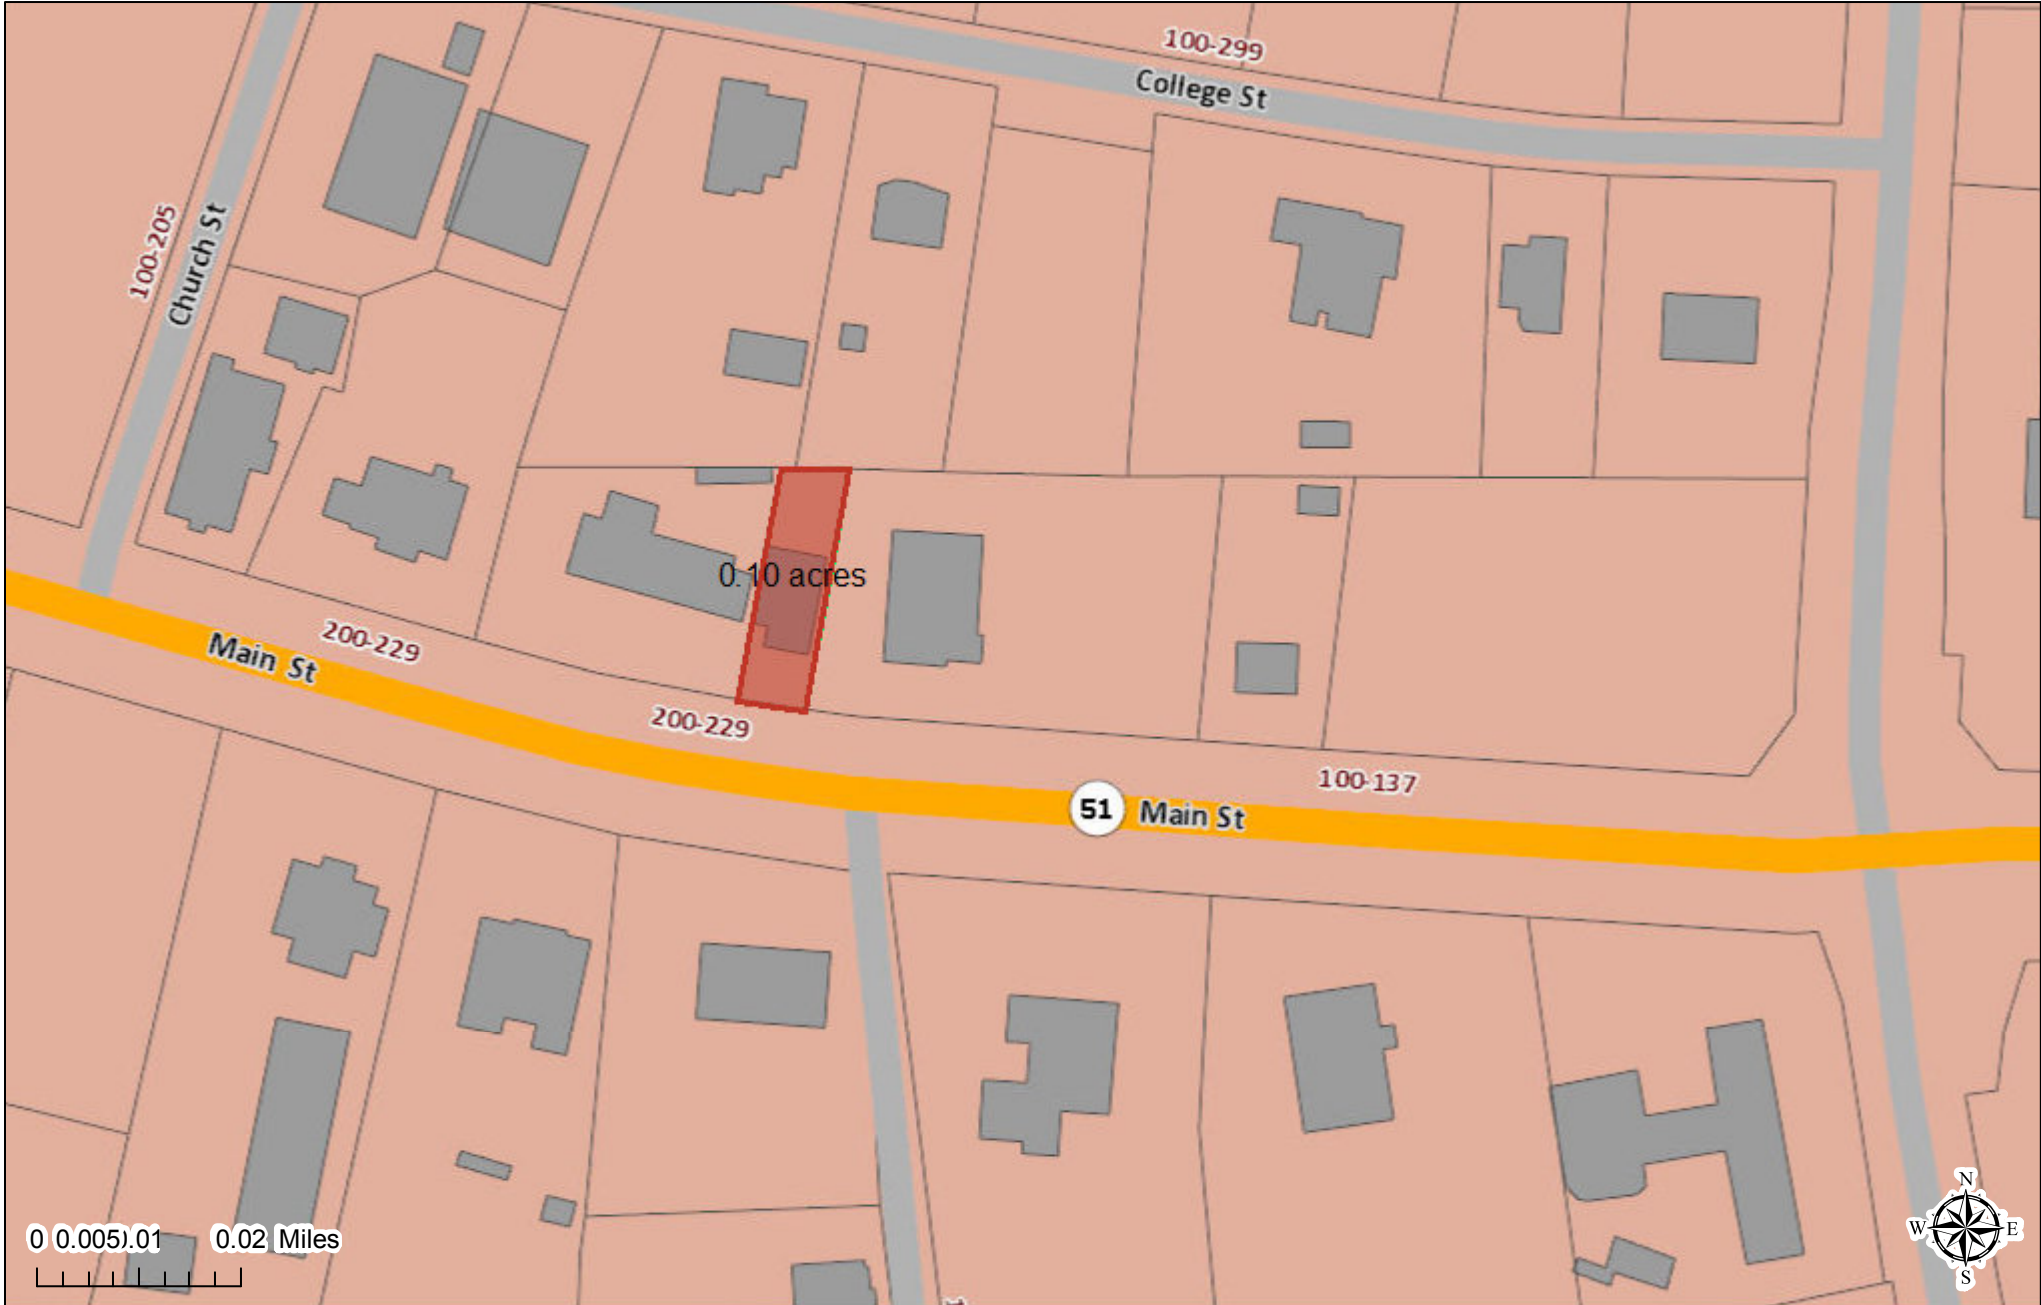

# Polaris 3G Map – Mecklenburg County, North Carolina

## Pineville Library

0.10 acres(4428.19 sq ft)

Date Printed: 10/31/2017 9:41:30 AM

This map or report is prepared for the inventory of real property within Mecklenburg County and is compiled from recorded deeds, plats, tax maps, surveys, planimetric maps, and other public records and data. Users of this map or report are hereby notified that the aforementioned public primary information sources should be consulted for verification. Mecklenburg County and its mapping contractors assume no legal responsibility for the information contained herein.