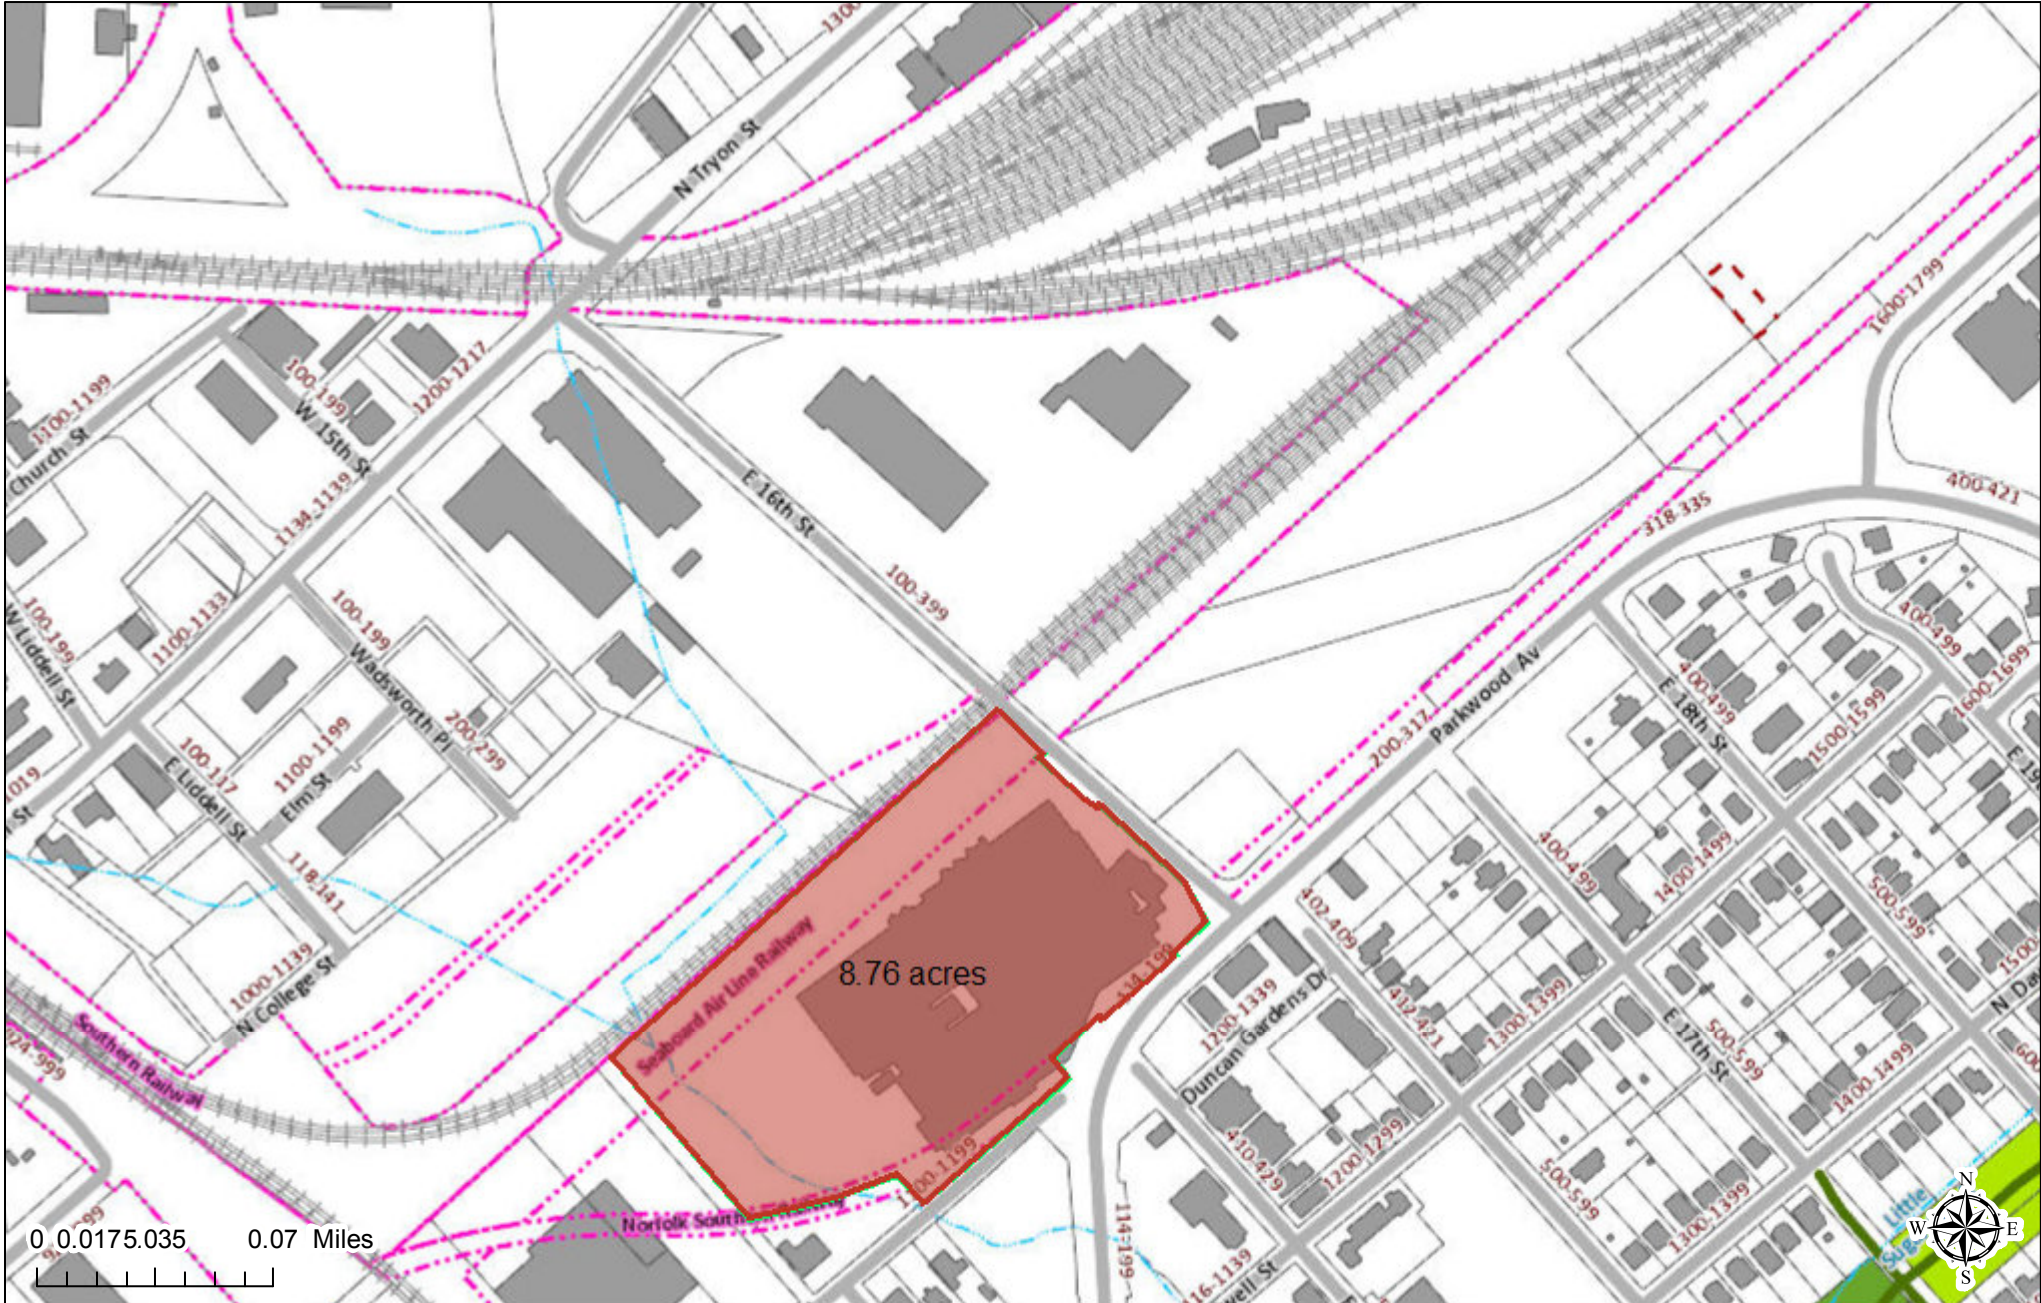

## Highland Park Mill No. 1

8.76 acres(381385.53 sq ft)

Date Printed: 10/31/2017 9:54:30 AM

This map or report is prepared for the inventory of real property within Mecklenburg County and is compiled from recorded deeds, plats, tax maps, surveys, planimetric maps, and other public records and data. Users of this map or report are hereby notified that the aforementioned public primary information sources should be consulted for verification. Mecklenburg County and its mapping contractors assume no legal responsibility for the information contained herein.