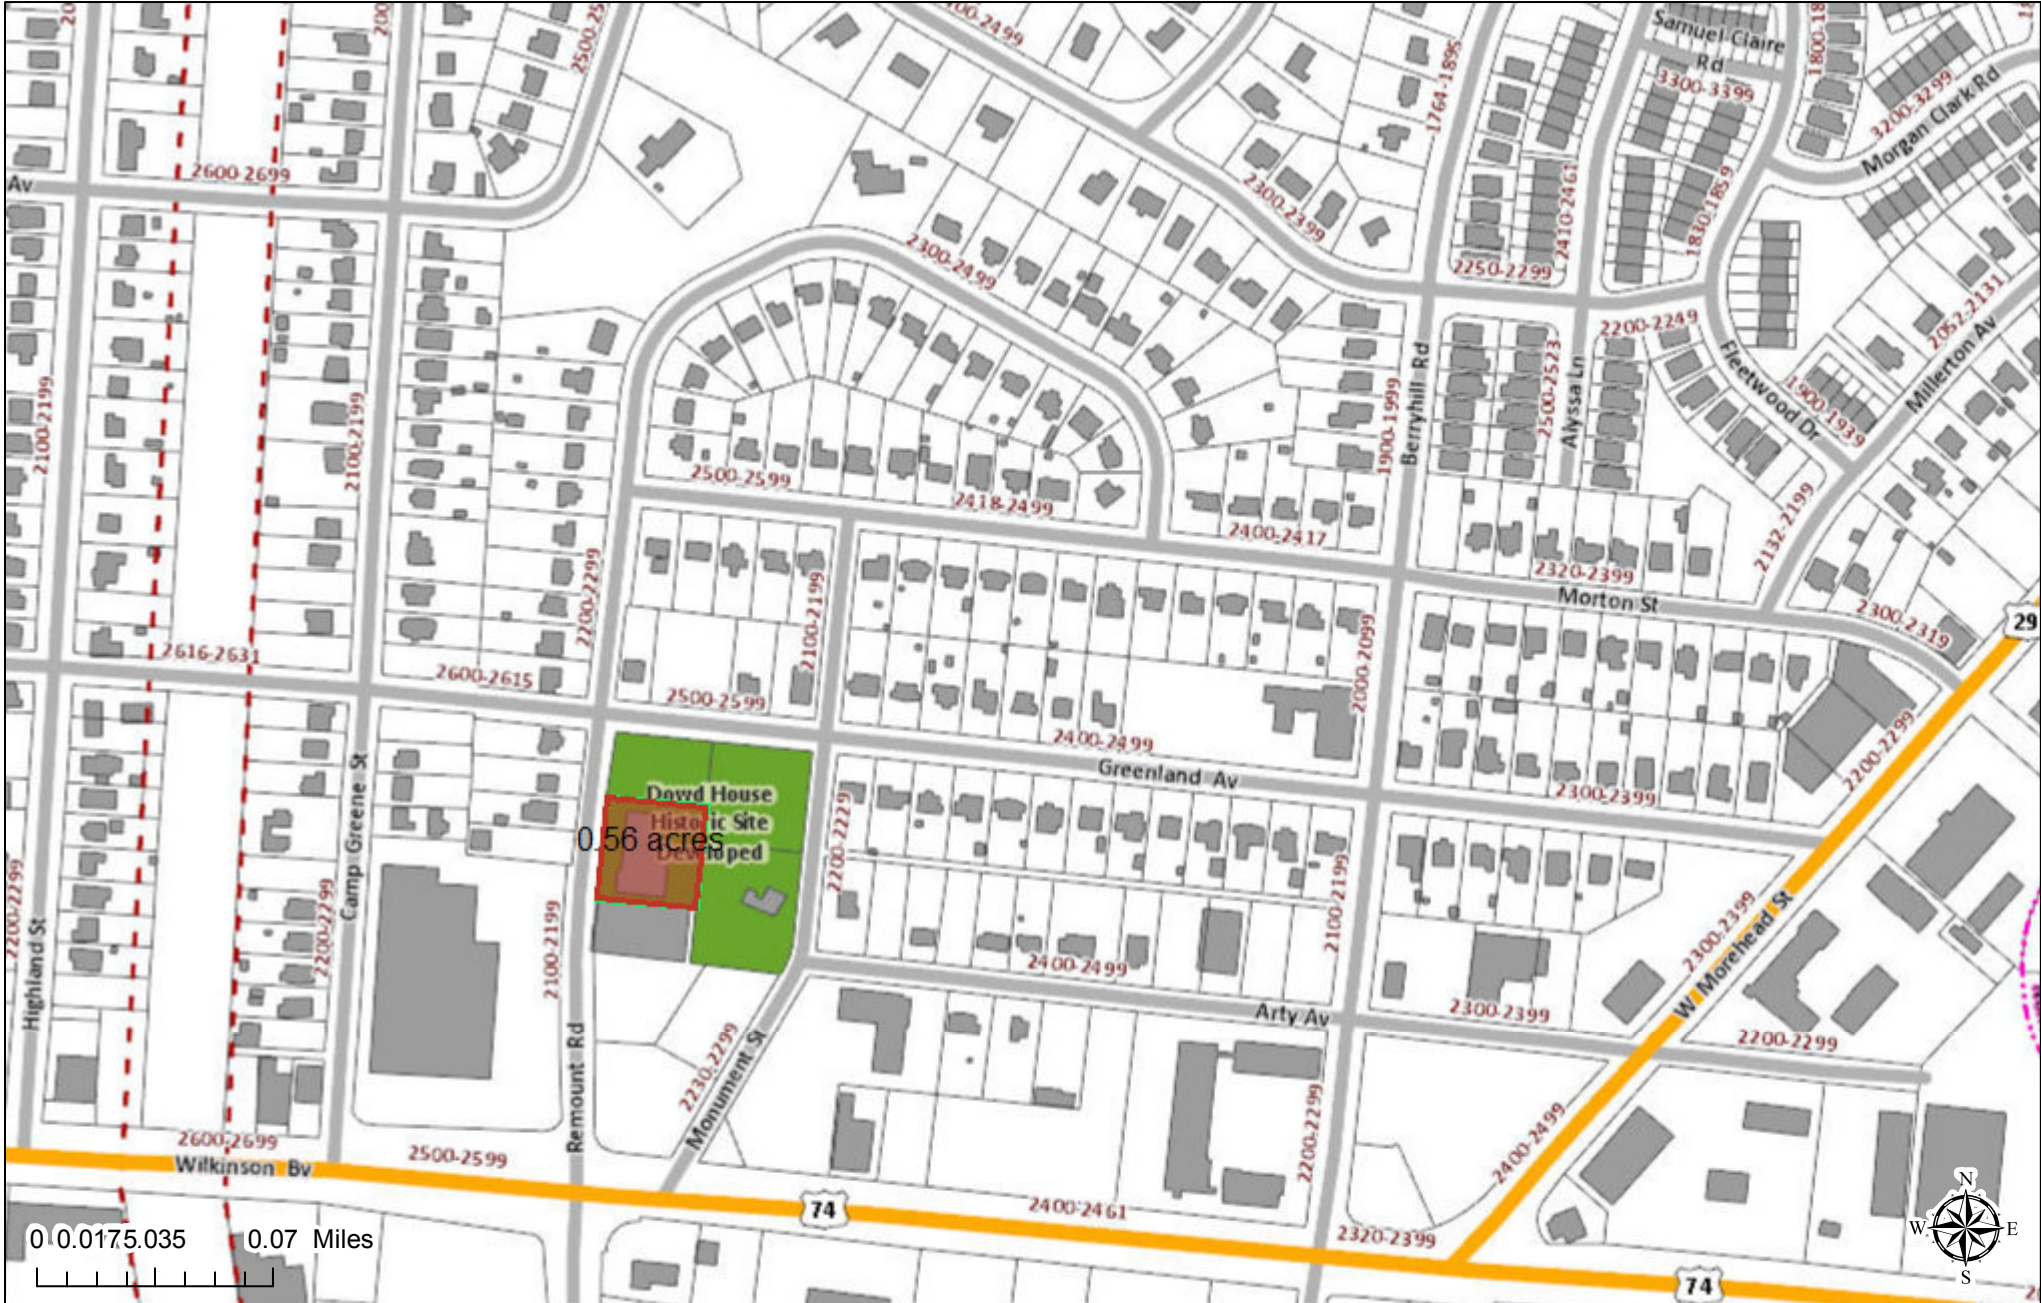

Polaris 3G Map – Mecklenburg County, North Carolina

Former Charlotte Fire Station Number 10

0.56 acres(24603.37 sq ft)

Date Printed: 10/30/2017 11:21:21 AM

This map or report is prepared for the inventory of real property within Mecklenburg County and is compiled from recorded deeds, plats, tax maps, surveys, planimetric maps, and other public records and data. Users of this map or report are hereby notified that the aforementioned public primary information sources should be consulted for verification. Mecklenburg County and its mapping contractors assume no legal responsibility for the information contained herein.