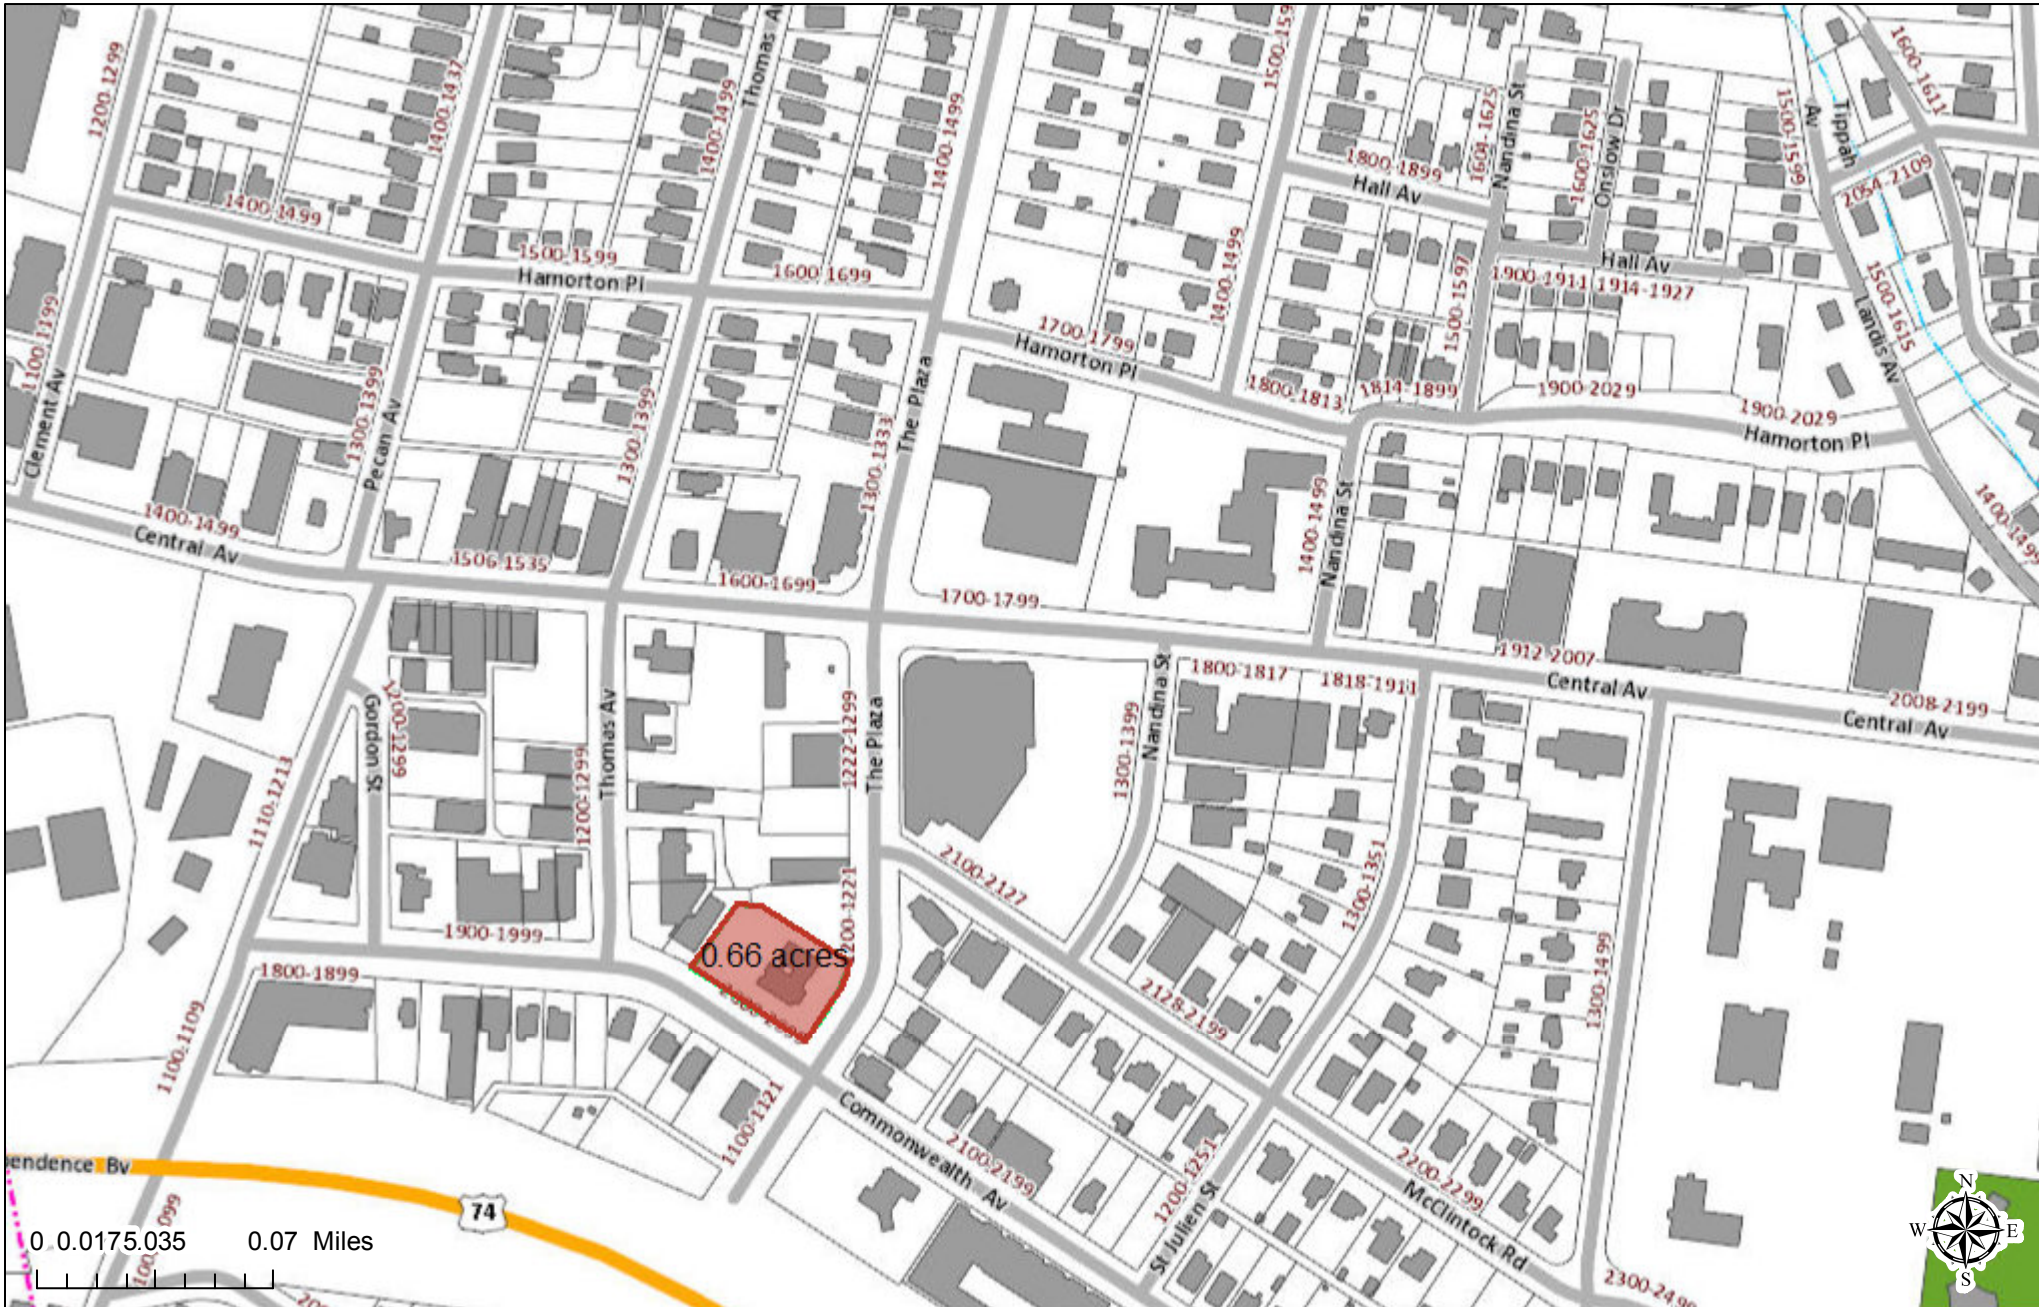

# Polaris 3G Map – Mecklenburg County, North Carolina

## Fire Station #8

0.66 acres(28931.73 sq ft)

Date Printed: 10/25/2017 9:14:23 AM

This map or report is prepared for the inventory of real property within Mecklenburg County and is compiled from recorded deeds, plats, tax maps, surveys, planimetric maps, and other public records and data. Users of this map or report are hereby notified that the aforementioned public primary information sources should be consulted for verification. Mecklenburg County and its mapping contractors assume no legal responsibility for the information contained herein.