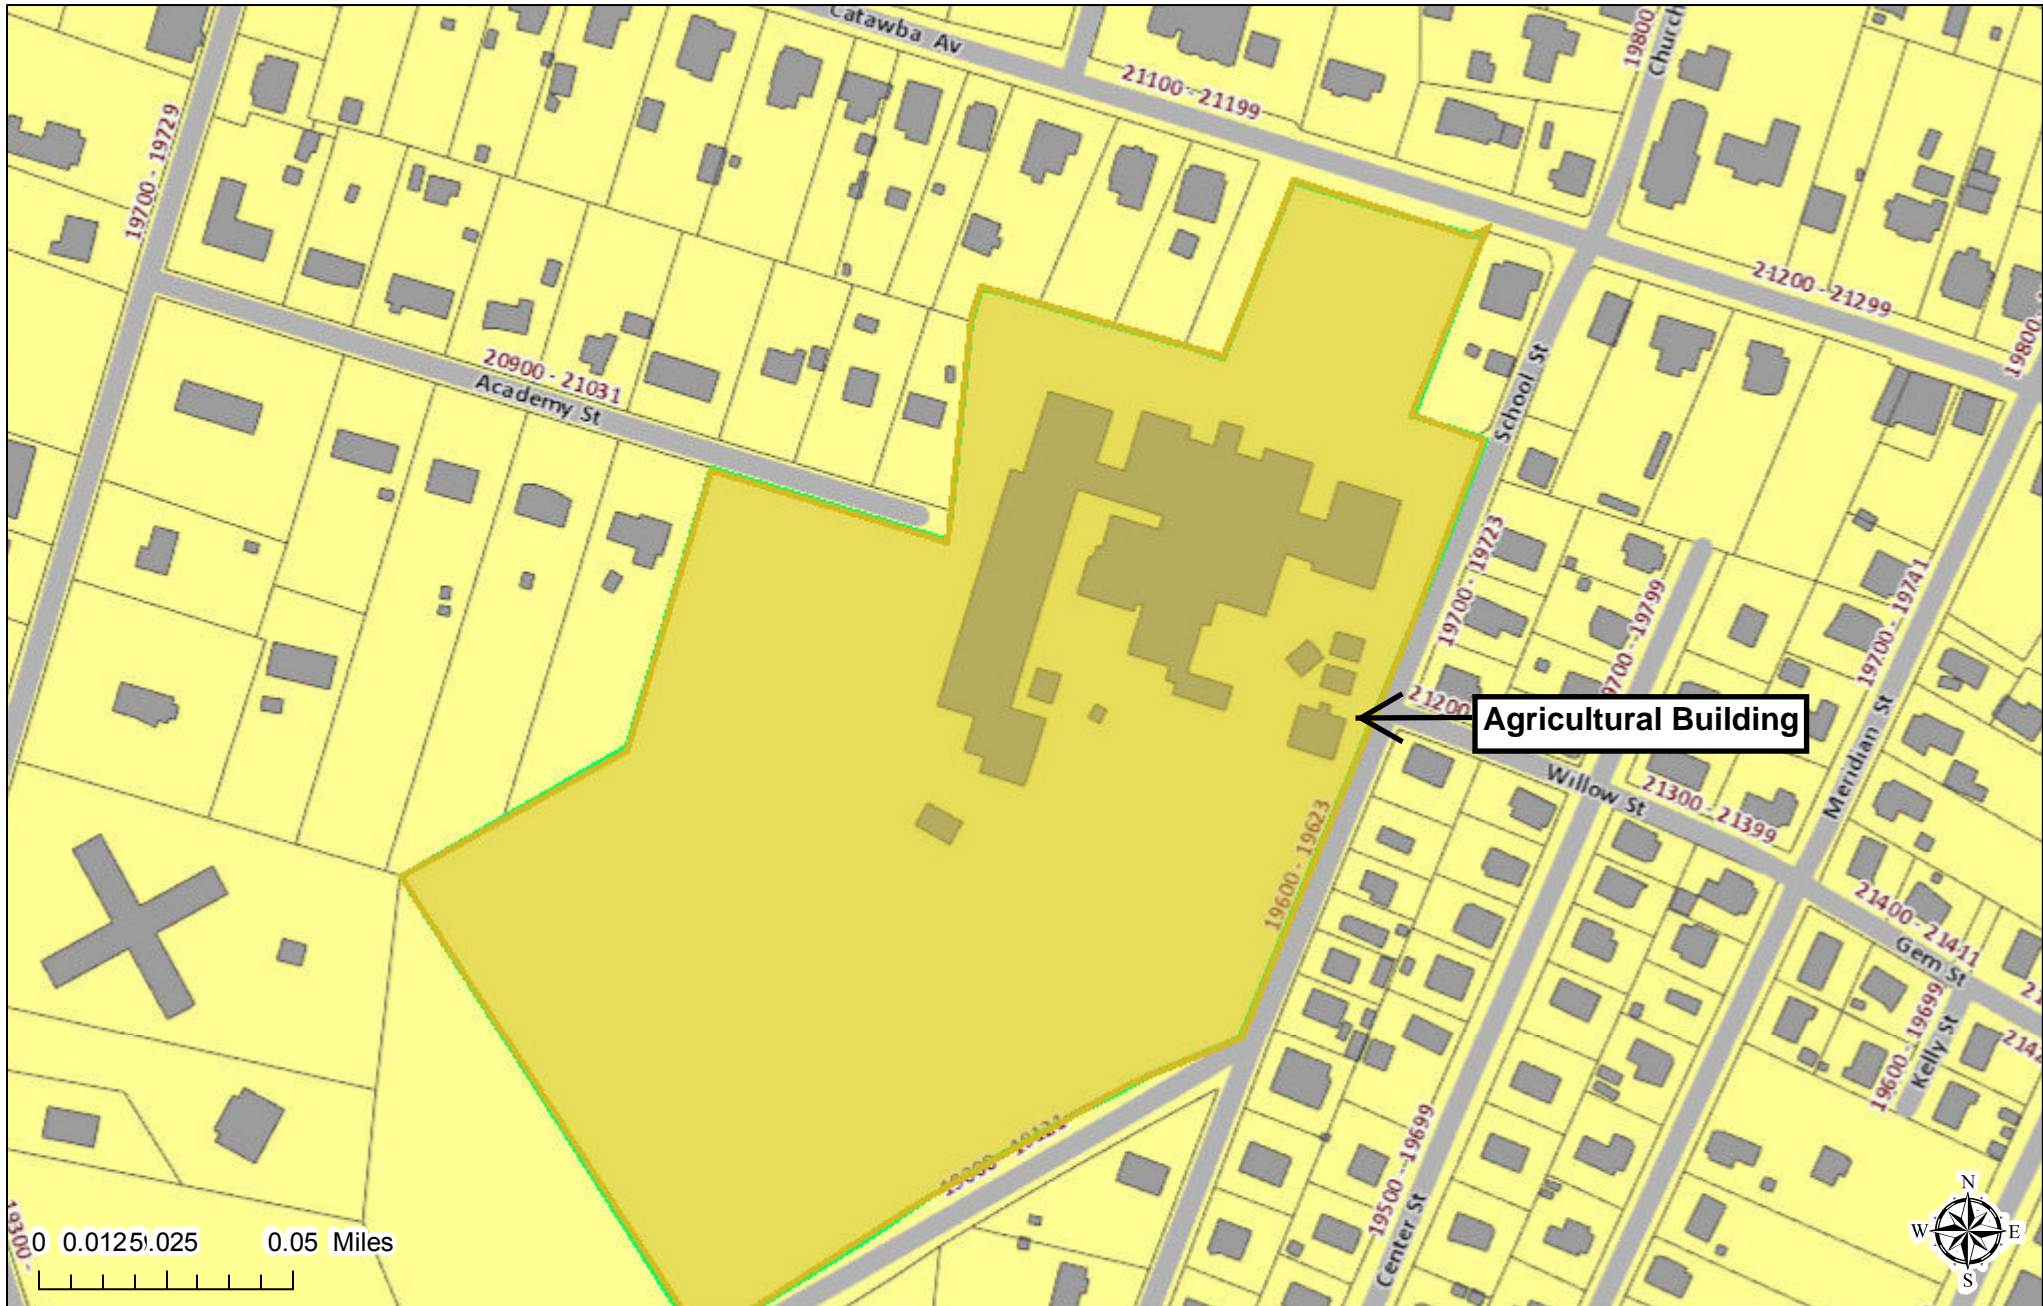

Polaris 3G Map – Mecklenburg County, North Carolina

Cornelius School Agricultural Building

Date Printed: 10/25/2017 10:06:59 AM

Agricultural Building

This map or report is prepared for the inventory of real property within Mecklenburg County and is compiled from recorded deeds, plats, tax maps, surveys, planimetric maps, and other public records and data. Users of this map or report are hereby notified that the aforementioned public primary information sources should be consulted for verification. Mecklenburg County and its mapping contractors assume no legal responsibility for the information contained herein.