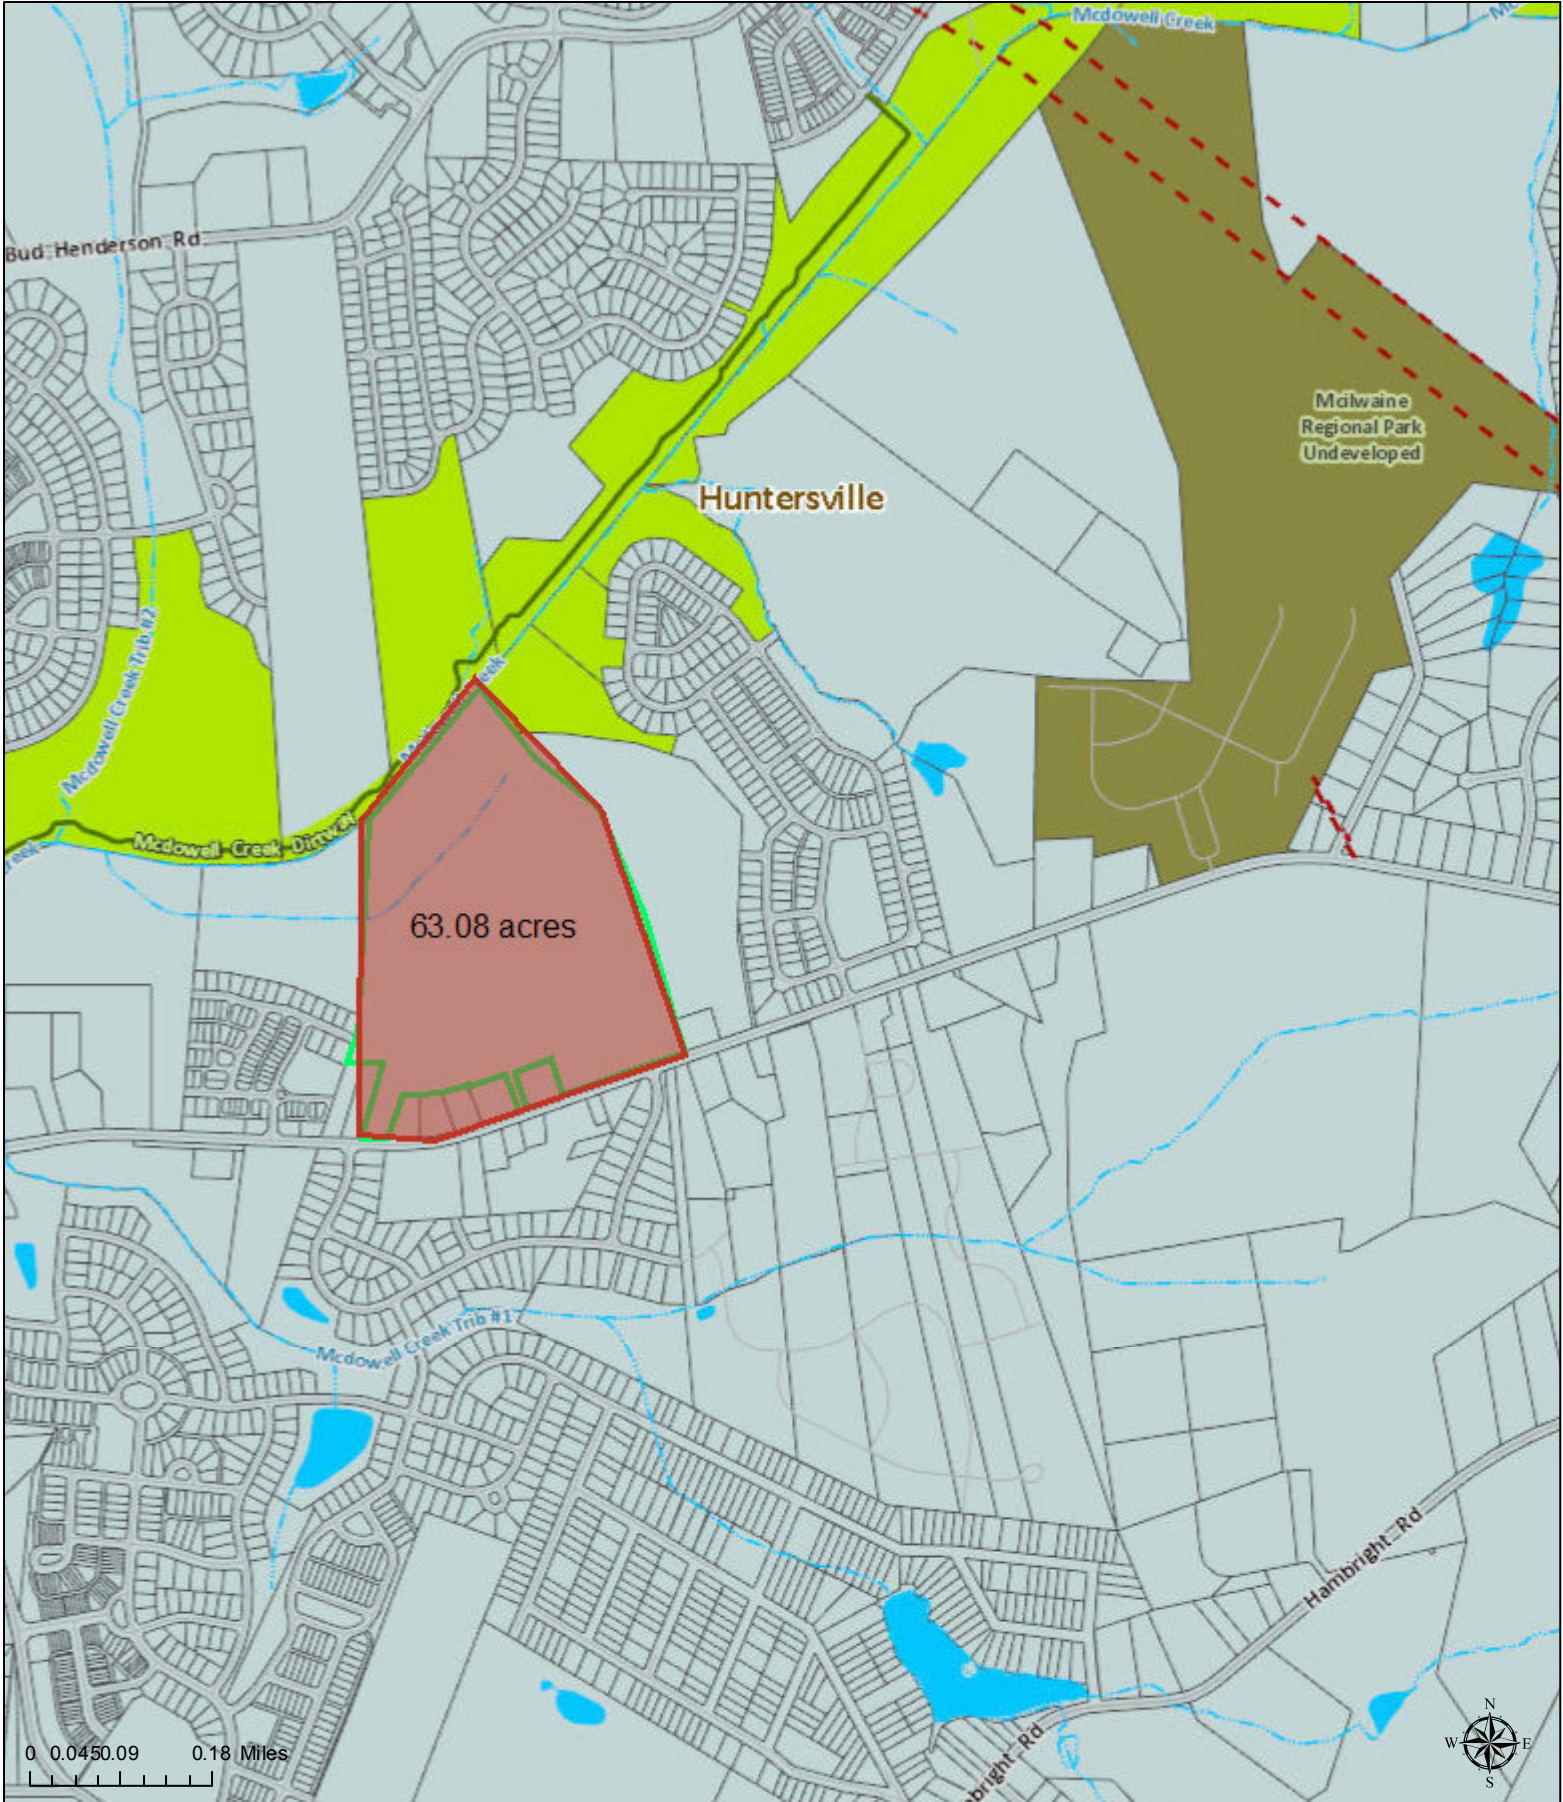

Polaris 3G Map – Mecklenburg County, North Carolina

63.08 acres(2747678.09 sq ft)

Date Printed: 10/31/2017 7:09:33 AM

This map or report is prepared for the inventory of real property within Mecklenburg County and is compiled from recorded deeds, plats, tax maps, surveys, planimetric maps, and other public records and data. Users of this map or report are hereby notified that the aforementioned public primary information sources should be consulted for verification. Mecklenburg County and its mapping contractors assume no legal responsibility for the information contained herein.